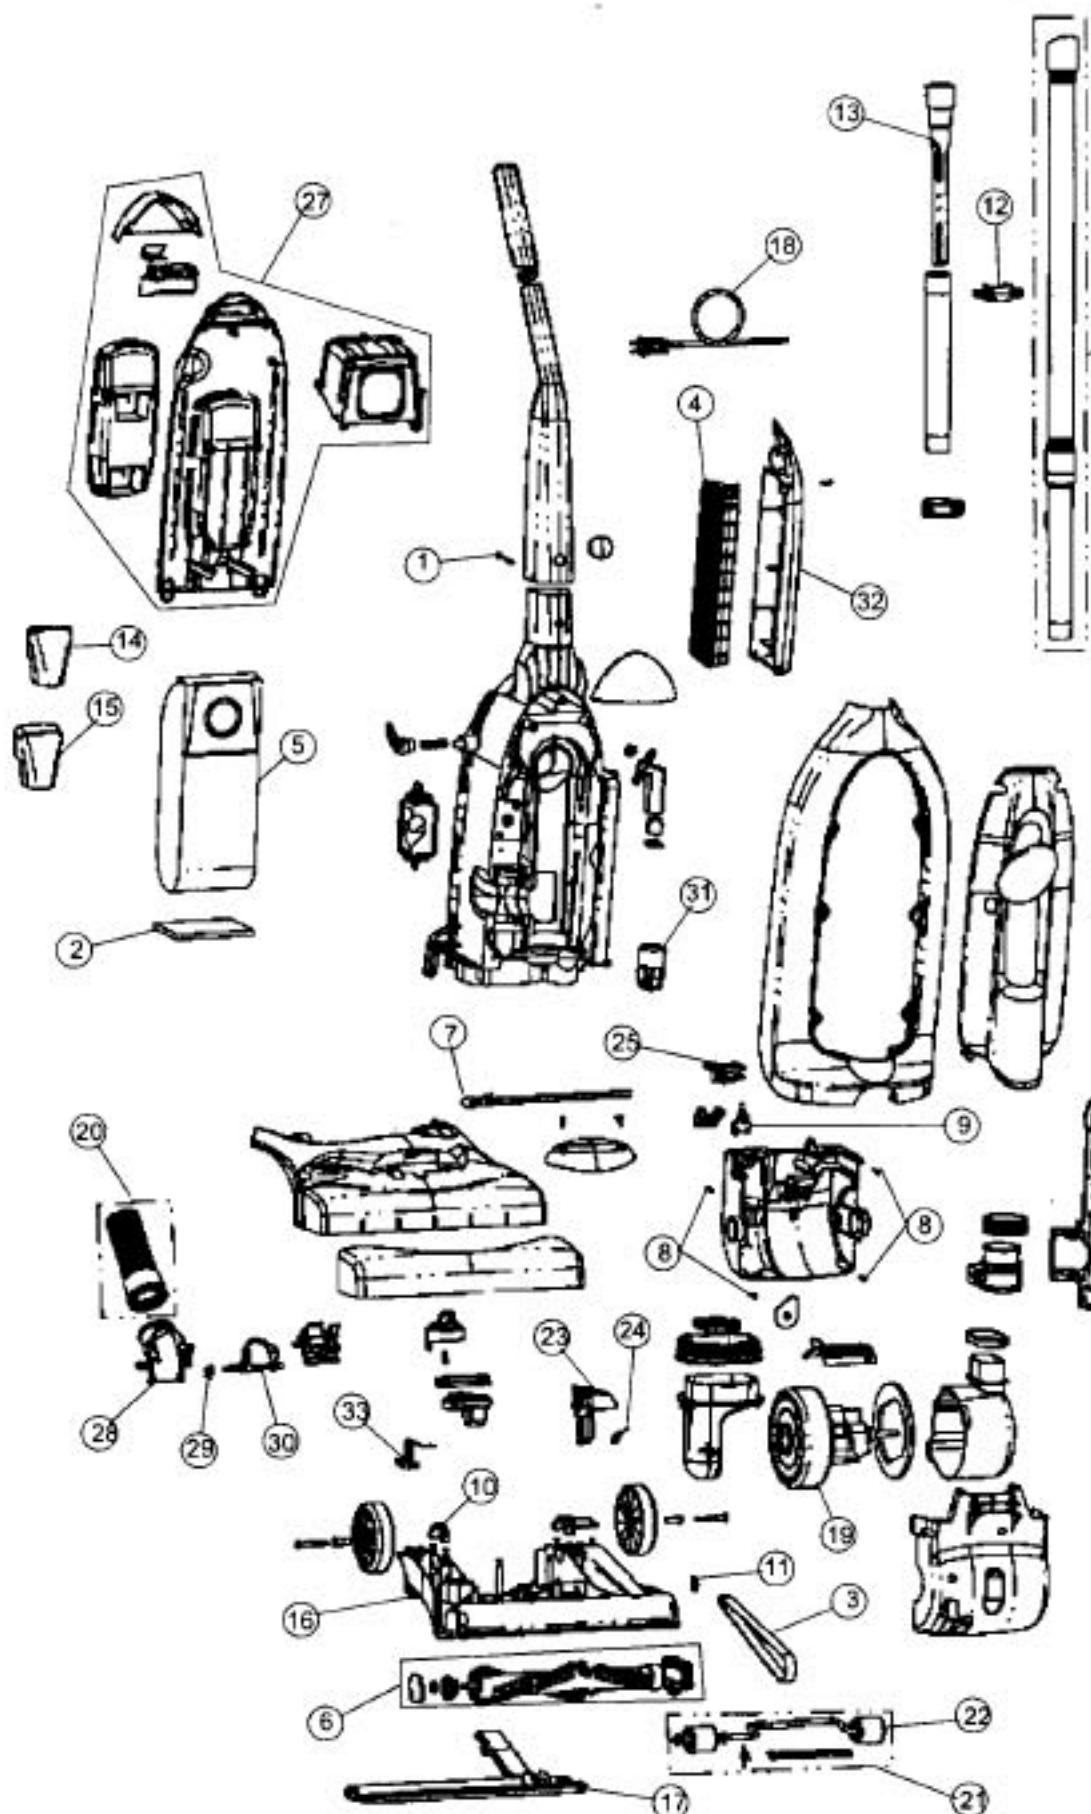

This Owner's Manual is provided and hosted by [Appliance Factory Parts](#).

Royal 091000 Owner's Manual

[Shop genuine replacement parts for Royal 091000](#)

[Find Your Royal Vacuum Cleaner Parts - Select From 772 Models](#)

----- Manual continues below -----

Index	Part No.	Description
1	R-910100	Handle screw assembly
2	R-910115	Bag chamber filter
3	R-1LC001	Style 12 belt
	R-910340	Style 12 belt, 2 pack

Index	Part No.	Description
17	R-910395	Nozzle
18	R-912190	Power cord
19	R-910175	Motor
20	R-910245	Lower housing