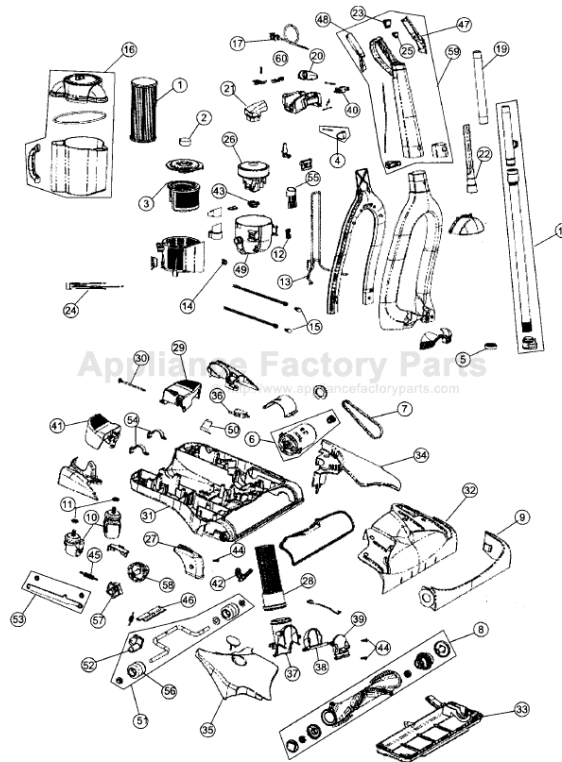

This Owner's Manual is provided and hosted by [Appliance Factory Parts](#).

Royal 091200 Owner's Manual

[Shop genuine replacement parts for Royal 091200](#)

Model: 091200, 091210

PLATINUM FORCE

[Find Your Royal Vacuum Cleaner Parts - Select From 772 Models](#)

----- Manual continues below -----

ROYAL

Model: 091200, 091210

ROYAL

Model: 091200, 091210

Index	Part No.	Description
1	R-8602110	Permafilter assembly
2	R-860033	Secondary foam filter
3	R-8600070	HEPA filter assembly
4	R-912070A	Handle screw / fastener
5	R-912240	Hose adapter gasket
6	R-912430	Brush motor assembly (series A and B)
	R-912437	Brush motor assembly
7	R-912425	Cog belt (series A and B)
	R-91247	Cog belt, wider
8	R-912340	Brush roller assembly (series A and B)
	R-912347	Brush roll assembly
9	R-912335	Bumper
10	R-1912370	Caster
11	R-863054	Caster pal nut
12	R-912055	Cord wrap pivot bracket
13	R-912170	Wireform cord wrap
14	R-912375	Handle stop
15	R-920906	Wedge base bulb #906
16	R-912095	Dirt cup and lid assembly
17	R-912190	Power cord, 32'
18	R-912460	Hose assembly
19	R-912465	Wand
20	R-912160	Upholstery tool
21	R-912165	Dusting tool assembly
22	R-912470	Crevice tool
23	R-912045	Brushroll switch, green
24	R-912175	Rectifier assembly
25	R-912040	Main off/on switch
26	NLA	Blower motor (series A,B,C)
	R-912503	Blower motor
27	R-912300	Edge cleaner assembly
28	R-912250	Lower hose assembly
29	R-912360	Handle release pedal
30	R-912440	Handle release pedal pin