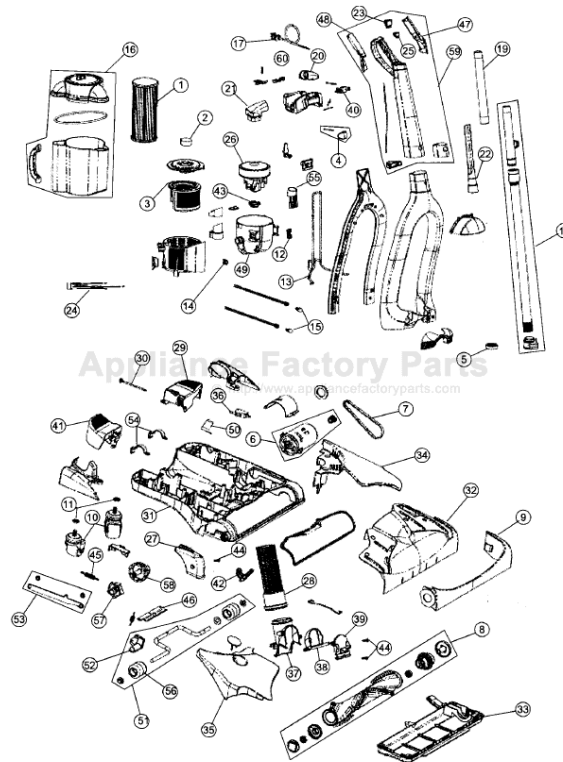

This Owner's Manual is provided and hosted by [Appliance Factory Parts](#).

Royal 091210 Owner's Manual

[Shop genuine replacement parts for Royal 091210](#)

Model: 091200, 091210

PLATINUM FORCE

[Find Your Royal Vacuum Cleaner Parts - Select From 772 Models](#)

----- Manual continues below -----

ROYAL

Model: 091200, 091210

ROYAL

Model: 091200, 091210

Index	Part No.	Description
1	R-8602110	Permafilter assembly
2	R-860033	Secondary foam filter
3	R-8600070	HEPA filter assembly
4	R-912070A	Handle screw / fastener
5	R-912240	Hose adapter gasket
6	R-912430	Brush motor assembly (series A and B)
	R-912437	Brush motor assembly
7	R-912425	Cog belt (series A and B)
	R-91247	Cog belt, wider
8	R-912340	Brush roller assembly (series A and B)
	R-912347	Brush roll assembly
9	R-912335	Bumper
10	R-1912370	Caster
11	R-863054	Caster pal nut
12	R-912055	Cord wrap pivot bracket
13	R-912170	Wireform cord wrap
14	R-912375	Handle stop
15	R-920906	Wedge base bulb #906
16	R-912095	Dirt cup and lid assembly
17	R-912190	Power cord, 32'
18	R-912460	Hose assembly
19	R-912465	Wand
20	R-912160	Upholstery tool
21	R-912165	Dusting tool assembly
22	R-912470	Crevice tool
23	R-912045	Brushroll switch, green
24	R-912175	Rectifier assembly
25	R-912040	Main off/on switch
26	NLA	Blower motor (series A,B,C)
	R-912503	Blower motor
27	R-912300	Edge cleaner assembly
28	R-912250	Lower hose assembly
29	R-912360	Handle release pedal
30	R-912440	Handle release pedal pin