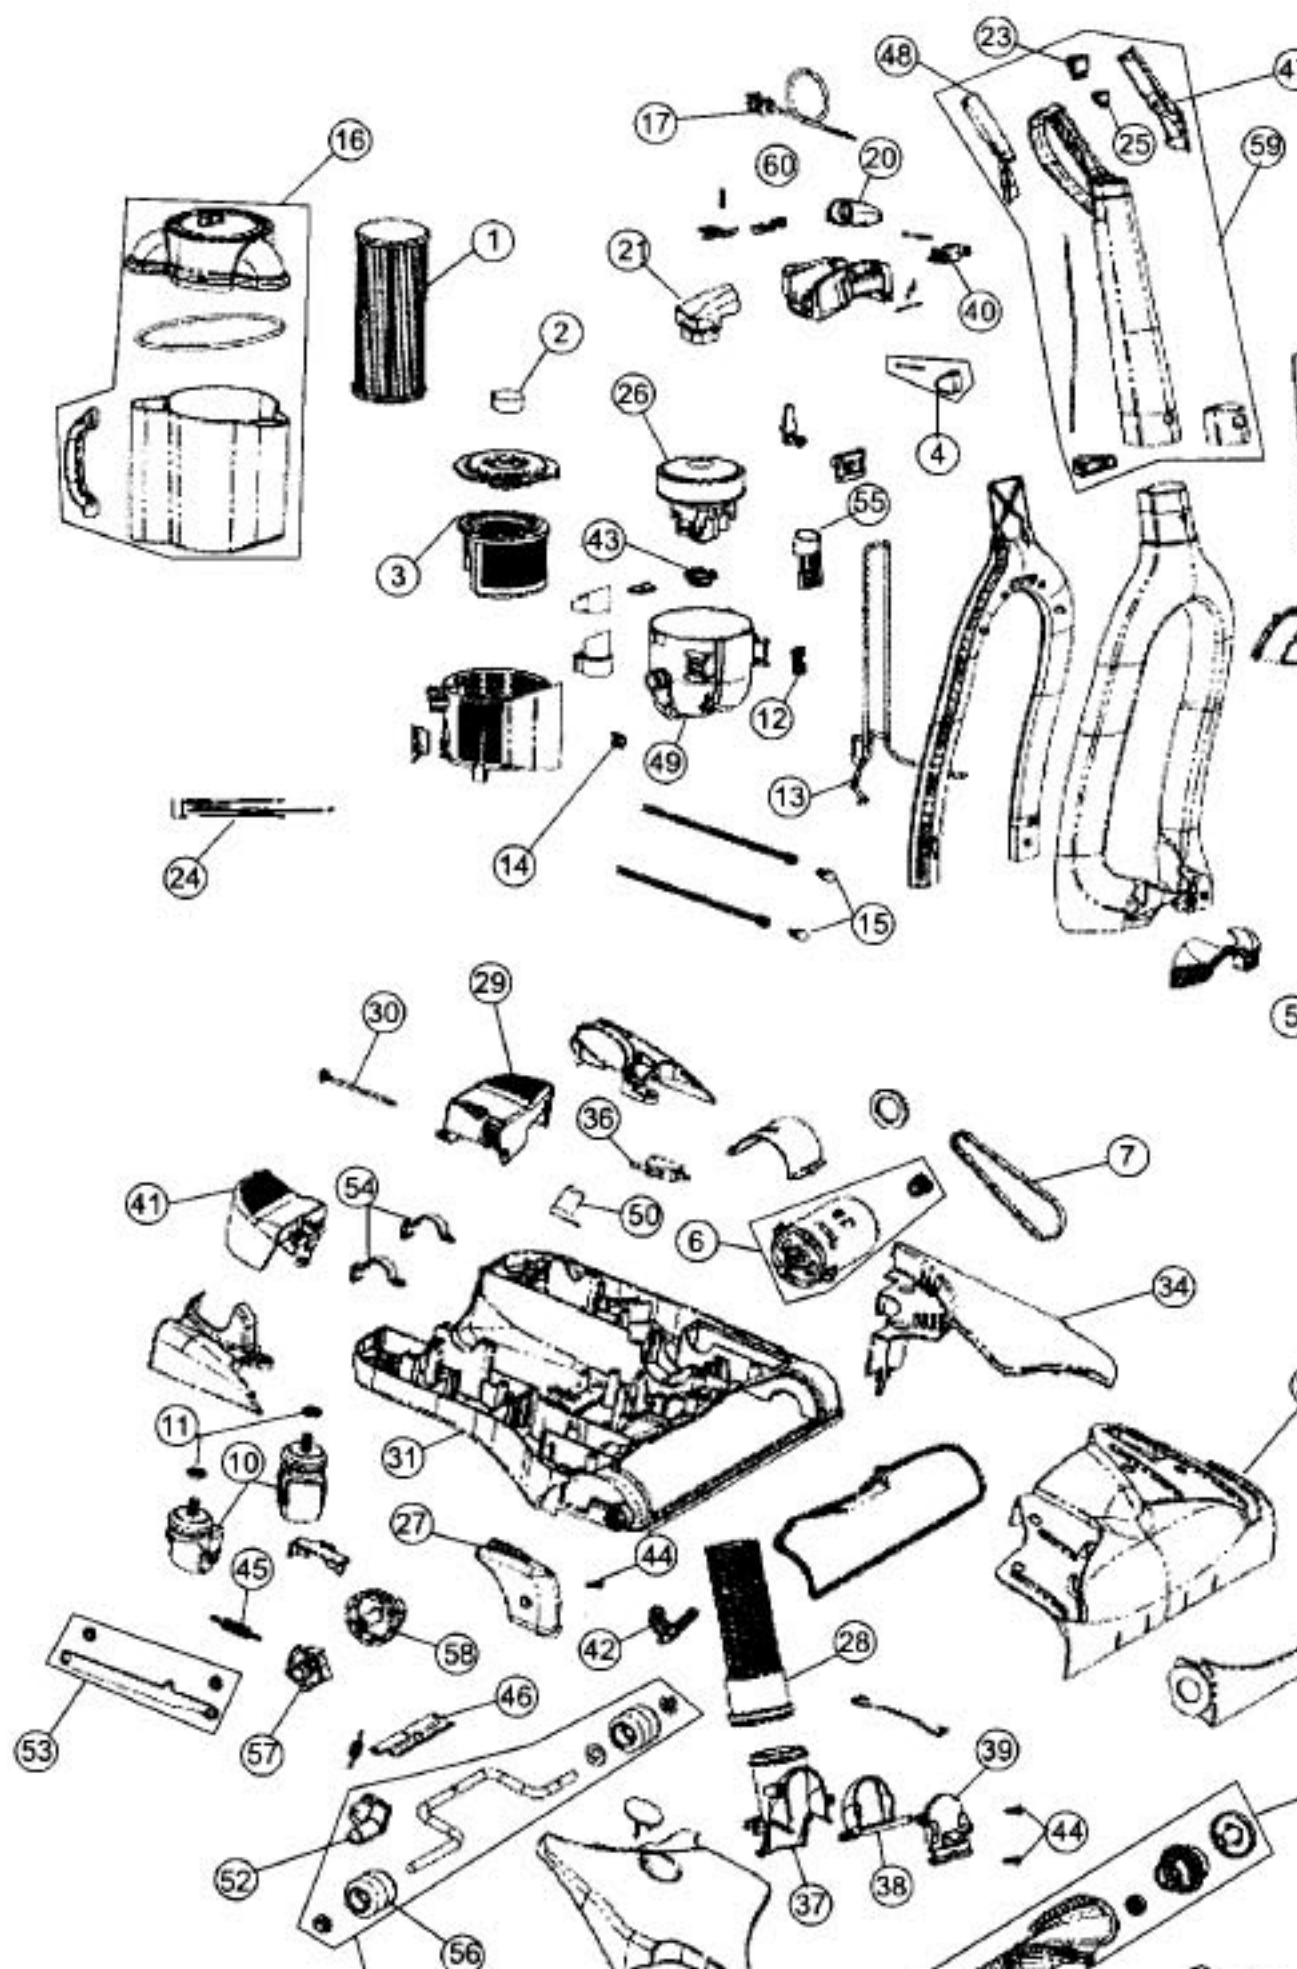

----- Manual continues below -----

ROYAL

Model: 091200, 091210

ROYAL

Model: 091200, 091210

Index	Part No.	Description
1	R-8602110	Permafilter assembly
2	R-860033	Secondary foam filter
3	R-8600070	HEPA filter assembly
4	R-912070A	Handle screw / fastener
5	R-912240	Hose adapter gasket
6	R-912430	Brush motor assembly (series A and B)
	R-912437	Brush motor assembly
7	R-912425	Cog belt (series A and B)
	R-91247	Cog belt, wider
8	R-912340	Brush roller assembly (series A and B)
	R-912347	Brush roll assembly
9	R-912335	Bumper
10	R-1912370	Caster
11	R-863054	Caster pal nut
12	R-912055	Cord wrap pivot bracket
13	R-912170	Wireform cord wrap
14	R-912375	Handle stop
15	R-920906	Wedge base bulb #906
16	R-912095	Dirt cup and lid assembly
17	R-912190	Power cord, 32'
18	R-912460	Hose assembly
19	R-912465	Wand
20	R-912160	Upholstery tool
21	R-912165	Dusting tool assembly
22	R-912470	Crevice tool
23	R-912045	Brushroll switch, green
24	R-912175	Rectifier assembly
25	R-912040	Main off/on switch
26	NLA	Blower motor (series A,B,C)
	R-912503	Blower motor
27	R-912300	Edge cleaner assembly
28	R-912250	Lower hose assembly
29	R-912360	Handle release pedal
30	R-912440	Handle release pedal pin

Index	Part No.	Description
31	R-912320	Nozzle
	R-912327	Nozzle
32	R-912329	Brush
33	R-912330	Lower
34	R-912345	Nozzle
35	R-912350	Nozzle
36	R-912495	Brush
37	R-912316	Dirt pa
38	R-912237	Nozzle
39	R-912317	Dirt pa
40	R-912475	Wand
41	R-912387	Heigh
42	R-912245	Linkag
43	NLA	Motor
	R-912504	Motor
44	R-720430	Screw
45	R-912517	Heigh
46	R-912395	Wirefo
47	R-912005	Handl
48	R-912010	Handl
49	R-912271	Motor
50	R-912530	Handl
51	R-912400	Heigh
52	R-912505	Cam f
53	R-9123900	Heigh
54	R-912085	Pivot c
55	R-912455	Wand
56	R-912410	Heigh
57	R-912510	Ratch
58	R-912415	Heigh
59	R-912015	Handl
60	R-912145	Relea