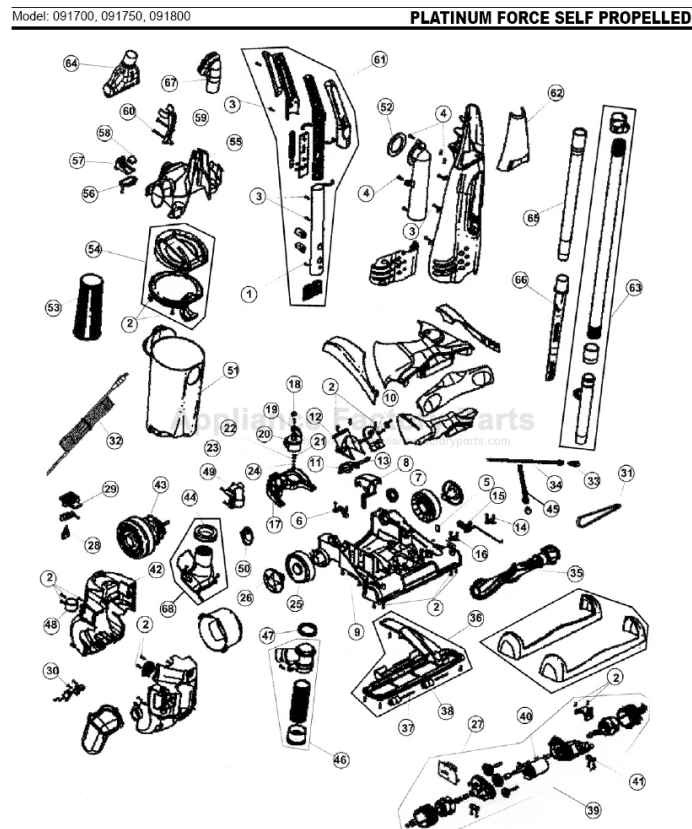

[Find Your Royal Vacuum Cleaner Parts - Select From 772 Models](#)

----- Manual continues below -----