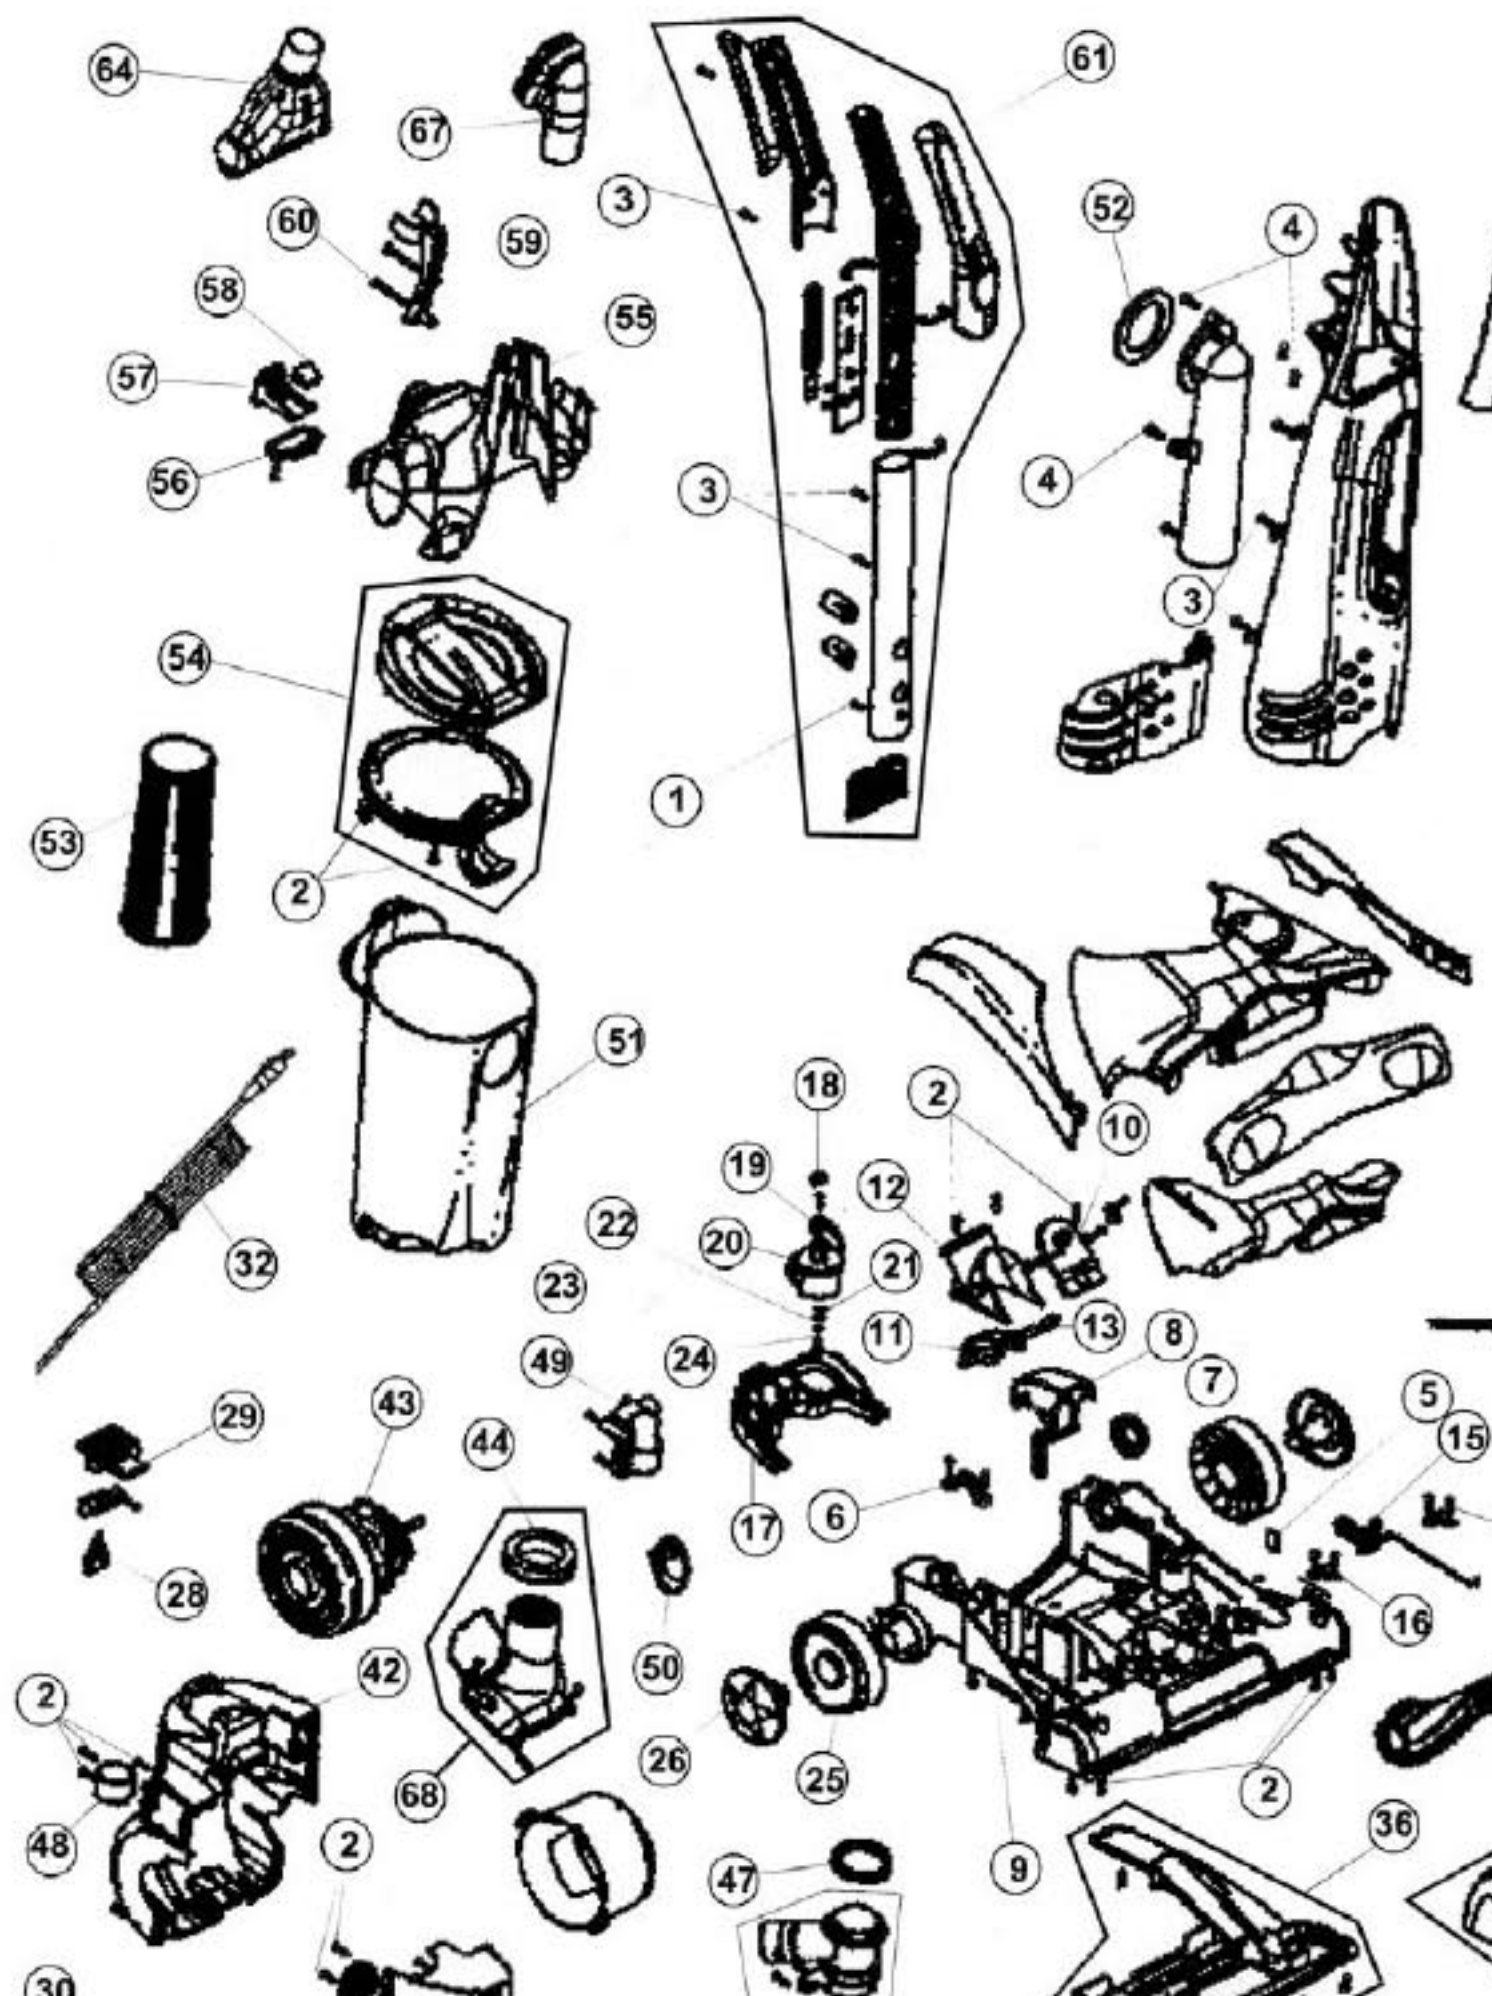

----- Manual continues below -----

ROYAL

Model: 091700, 091750, 091800

PLATINUM F

ROYAL

Model: 091700, 091750, 091800

PLATINUM F

Index	Part No.	Description
1	R-089507	Handle screw
2	R-503819	Body screw
3	R-UC0004	Screw 8 - 32 x 1/2
4	R-UC0006	Screw 10 - 24 x .625
5	R-720380	Belt guide clip
6	R-820351	Pivot clamp
7	R-881060	Pivot seal
8	R-UC0210	Handle release pedal
9	R-UC0200	Nozzle base
10	R-UC0212	Dirt passage cover
11	R-UC0213	Dirt passage door
12	R-UC0214	Dirt passage tube
13	R-UC0215	Dirt passage door spring
14	R-UC0216	Door linkage
15	R-UC0217	Linkage actuator
16	R-UC0219	Roller lifter clamp
17	R-UC0218	Height adjust lifter
18	R-UC0225	Height adjust plug
19	R-UC0224	Height adjust knob
20	R-UC0220	Height adjust cam
21	R-910298	Height adjust bushing
22	R-910296	Washer
23	R-910297	Height adjust washer
24	R-910400	Height adjust screw
25	R-LC0095	Rear wheel
26	R-UC0240	Rear axle/cap
27	R-LC0650	Self propelled PCB
28	R-860081	Power switch
29	R-UC0235	Switch pedal
30	R-912495	Micro switch
31	R-1LC001	Style 12 belt
32	R-LC0610	Power cord
33	R-920906	Bulb #906
34	R-UC0236	Socket assembly

Index	Part No.	Description
35	R-UC0221	Brush r
36	R-UC0201	Nozzle
37	R-210376	Axle pi
38	R-LC0035	Roller
39	R-LC0430	Gear d
40	R-LC0400	DC mo
41	R-LC0455	Gear h
42	R-UC0121	Rear m
43	R-910175	Motor a
44	R-UC0007	Inlet ga
45	R-UC0237	Socket
46	R-UC0154	Lower
47	R-UC0009	Dirt tub
48	R-UC0150	Lower
49	R-UC0140	Lower
50	R-UC0142	Cord h
51	R-UC0101	Dirt cup
52	R-UC0107	Upper
53	R-JC0360	HEPA f
54	R-UC0100	Dirt cup
55	R-UC0012	Upper
56	R-UC0015	Dirt cup
57	R-UC0104	Dirt cup
58	R-1881250	Dirt cup
59	R-UC0013	Turbo t
60	R-UC0005	Screw
61	R-UC0050	Upper
62	R-UC0010	Upper
63	R-UC0350	Upper
64	R-UTT000	Turbo t
65	R-8633650	Extens
66	R-UC0020	Crevice
67	R-JC0255	Dust br
68	R-UC0132	Motor i