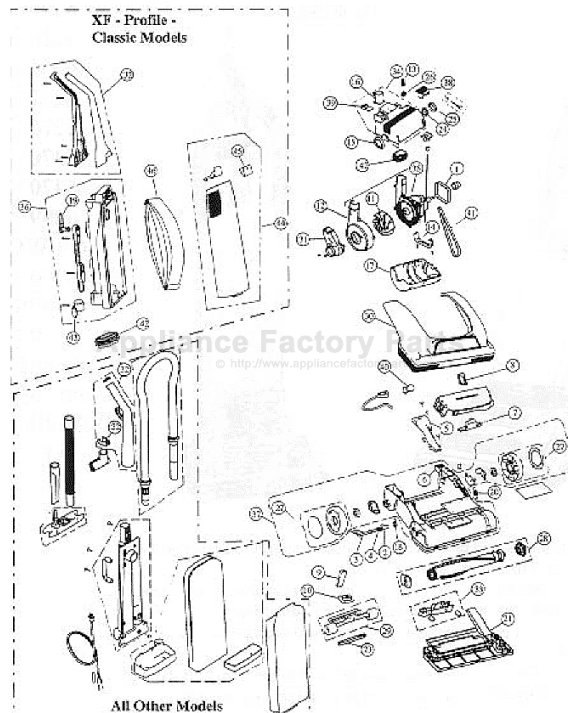

**DIRT DEVIL CLASSIC
PLUS XF PROFILE**

[Find Your Royal Vacuum Cleaner Parts - Select From 772 Models](#)

----- Manual continues below -----

ROYAL

Models: 6200, 6210, 6230, 6232, 6270, 6370, 6470, 6699, 6699WC,
6700, 6700PS, 6970, 086601, 086705

ROYAL

Models: 6200, 6210, 6230, 6232, 6270, 6370, 6470, 6699, 6699WC,
6700, 6700PS, 6970, 086601, 086705

1.....	R-200150	Field Gasket
2.....	NLA	Door Lever
3.....	NLA	Dirt Passage Door
4.....	NLA	Overload Spring
5.....	R-602065	Dirt Passage Cover
6.....	R-620070	Handle Release Pedal
7.....	R-620105	Height Adjustment Lever
8.....	NLA	Height Adjustment Knob
9.....	R-620115	Roller Lifter
10.....	NLA	Roller Lever
11.....	R-620146	Fan
12.....	R-620150	Fan Case
13.....	R-620185	Switch Spring
14.....	R-620195	Motor Clamp
15.....	R-620215	Pivot Seal
16.....	R-620410	Valve Housing
17.....	R-620435	Lower Motor Housing
18.....	NLA	Return Spring
19.....	R-670120	Cord hook, XF, Classic, Profile
20.....	R-720375	Spring
21.....	NLA	Nozzle Guard
22.....	NLA	Attachment Clip
23.....	R-720250	Wire Perm Gasket
24.....	R-720355	Pivot Bushing
25.....	R-820351	Pivot Clamp
26.....	R-210385	Switch
27.....	R-620006	Wheel/Hubcap
28.....	R-620035	Brush
29.....	R-620085	Height Adjustment Roller
30.....	NLA	Nozzle Cover
31.....	R-620165	Inlet Tube
32.....	NLA	Upper Handle, Plus
33.....	R-620456	4 Postion Cam
34.....	R-620515	Upper Motor Housing
35.....	R-6370140	9/11 Amp Motor, XF, Classic, Profile
36.....	R-670285	Back Panel
37.....	R-620006	Nozzle Base Assembly
38.....	R-620180	Switch Pedal
39.....	NLA	Flapper Valve
40.....	R-725629	Light Bulb
41.....	R-720310	Belt
42.....	R-6201907	Air Dust Gasket
43.....	R-670530	Hose Cup
44.....	R-630105	Front Panel
45.....	R-670505	Catch Spring
46.....	R-747048	Microfresh Bag, 3 pk, Type C