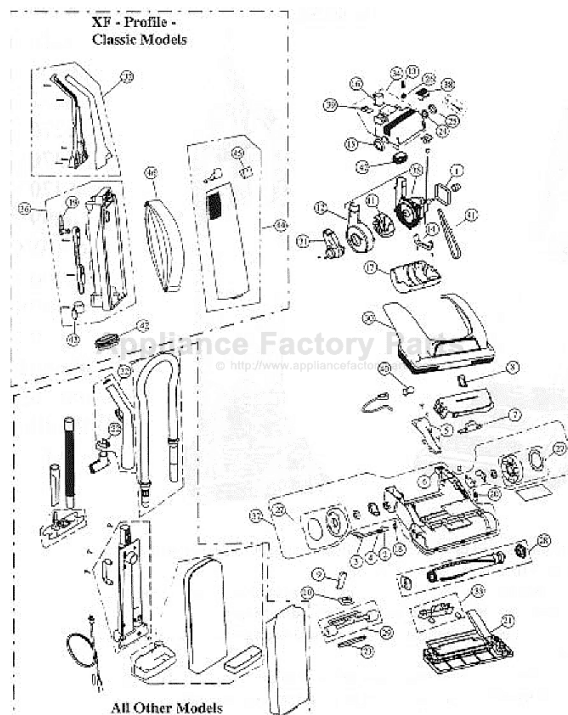

**DIRT DEVIL CLASSIC
PLUS XF PROFILE**

[Find Your Royal Vacuum Cleaner Parts - Select From 772 Models](#)

----- Manual continues below -----

ROYAL

Models: 6200, 6210, 6230, 6232, 6270, 6370, 6470, 6699, 6699WC,
6700, 6700PS, 6970, 086601, 086705

ROYAL

Models: 6200, 6210, 6230, 6232, 6270, 6370, 6470, 6699, 6699WC,
6700, 6700PS, 6970, 086601, 086705

1.....	R-200150	Field Gasket
2.....	NLA	Door Lever
3.....	NLA	Dirt Passage Door
4.....	NLA	Overload Spring
5.....	R-602065	Dirt Passage Cover
6.....	R-620070	Handle Release Pedal
7.....	R-620105	Height Adjustment Lever
8.....	NLA	Height Adjustment Knob
9.....	R-620115	Roller Lifter
10.....	NLA	Roller Lever
11.....	R-620146	Fan
12.....	R-620150	Fan Case
13.....	R-620185	Switch Spring
14.....	R-620195	Motor Clamp
15.....	R-620215	Pivot Seal
16.....	R-620410	Valve Housing
17.....	R-620435	Lower Motor Housing
18.....	NLA	Return Spring
19.....	R-670120	Cord hook, XF, Classic, Profile
20.....	R-720375	Spring
21.....	NLA	Nozzle Guard
22.....	NLA	Attachment Clip
23.....	R-720250	Wire Perm Gasket
24.....	R-720355	Pivot Bushing
25.....	R-820351	Pivot Clamp
26.....	R-210385	Switch
27.....	R-620006	Wheel/Hubcap
28.....	R-620035	Brush
29.....	R-620085	Height Adjustment Roller
30.....	NLA	Nozzle Cover
31.....	R-620165	Inlet Tube
32.....	NLA	Upper Handle, Plus
33.....	R-620456	4 Postion Cam
34.....	R-620515	Upper Motor Housing
35.....	R-6370140	9/11 Amp Motor, XF, Classic, Profile
36.....	R-670285	Back Panel
37.....	R-620006	Nozzle Base Assembly
38.....	R-620180	Switch Pedal
39.....	NLA	Flapper Valve
40.....	R-725629	Light Bulb
41.....	R-720310	Belt
42.....	R-6201907	Air Dust Gasket
43.....	R-670530	Hose Cup
44.....	R-630105	Front Panel
45.....	R-670505	Catch Spring
46.....	R-747048	Microfresh Bag, 3 pk, Type C