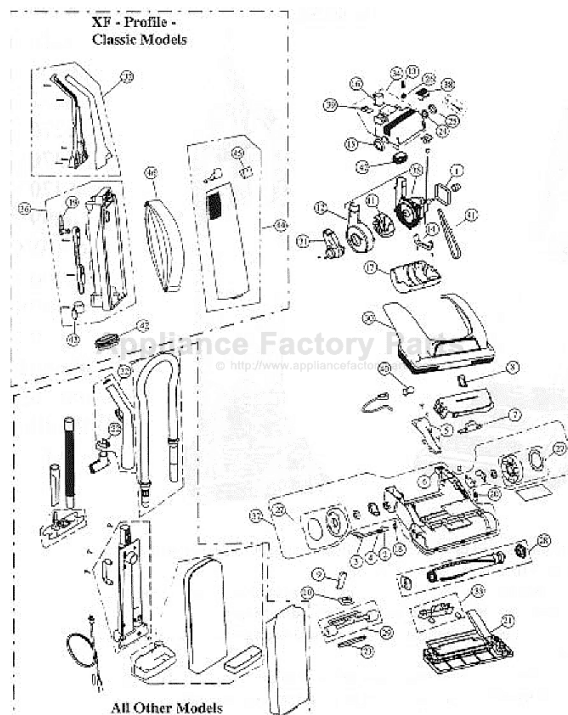

# Royal 6699 Owner's Manual

[Shop genuine replacement parts for Royal 6699](#)

Models: 6200, 6210, 6230, 6232, 6270, 6370, 6470, 6699, 6699WC,  
6700, 6700PS, 6970, 086601, 086705

**DIRT DEVIL CLASSIC  
PLUS XF PROFILE**

[Find Your Royal Vacuum Cleaner Parts - Select From 772 Models](#)

----- Manual continues below -----

# ROYAL

Models: 6200, 6210, 6230, 6232, 6270, 6370, 6470, 6699, 6699WC,  
6700, 6700PS, 6970, 086601, 086705

# ROYAL

Models: 6200, 6210, 6230, 6232, 6270, 6370, 6470, 6699, 6699WC,  
6700, 6700PS, 6970, 086601, 086705

1.....	R-200150	Field Gasket
2.....	NLA	Door Lever
3.....	NLA	Dirt Passage Door
4.....	NLA	Overload Spring
5.....	R-602065	Dirt Passage Cover
6.....	R-620070	Handle Release Pedal
7.....	R-620105	Height Adjustment Lever
8.....	NLA	Height Adjustment Knob
9.....	R-620115	Roller Lifter
10.....	NLA	Roller Lever
11.....	R-620146	Fan
12.....	R-620150	Fan Case
13.....	R-620185	Switch Spring
14.....	R-620195	Motor Clamp
15.....	R-620215	Pivot Seal
16.....	R-620410	Valve Housing
17.....	R-620435	Lower Motor Housing
18.....	NLA	Return Spring
19.....	R-670120	Cord hook, XF, Classic, Profile
20.....	R-720375	Spring
21.....	NLA	Nozzle Guard
22.....	NLA	Attachment Clip
23.....	R-720250	Wire Perm Gasket
24.....	R-720355	Pivot Bushing
25.....	R-820351	Pivot Clamp
26.....	R-210385	Switch
27.....	R-620006	Wheel/Hubcap
28.....	R-620035	Brush
29.....	R-620085	Height Adjustment Roller
30.....	NLA	Nozzle Cover
31.....	R-620165	Inlet Tube
32.....	NLA	Upper Handle, Plus
33.....	R-620456	4 Postion Cam
34.....	R-620515	Upper Motor Housing
35.....	R-6370140	9/11 Amp Motor, XF, Classic, Profile
36.....	R-670285	Back Panel
37.....	R-620006	Nozzle Base Assembly
38.....	R-620180	Switch Pedal
39.....	NLA	Flapper Valve
40.....	R-725629	Light Bulb
41.....	R-720310	Belt
42.....	R-6201907	Air Dust Gasket
43.....	R-670530	Hose Cup
44.....	R-630105	Front Panel
45.....	R-670505	Catch Spring
46.....	R-747048	Microfresh Bag, 3 pk, Type C