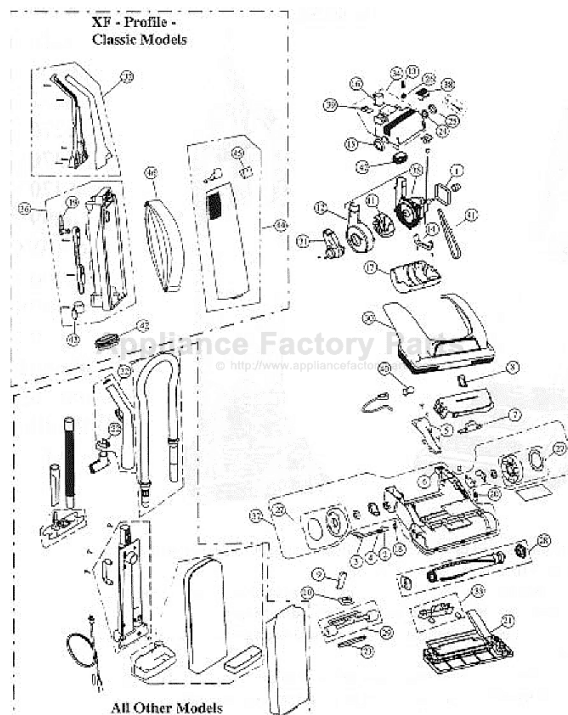

# Royal 086705 Owner's Manual

[Shop genuine replacement parts for Royal 086705](#)

Models: 6200, 6210, 6230, 6232, 6270, 6370, 6470, 6699, 6699WC,  
6700, 6700PS, 6970, 086601, 086705

**DIRT DEVIL CLASSIC  
PLUS XF PROFILE**

[Find Your Royal Vacuum Cleaner Parts - Select From 772 Models](#)

----- Manual continues below -----

# ROYAL

Models: 6200, 6210, 6230, 6232, 6270, 6370, 6470, 6699, 6699WC,  
6700, 6700PS, 6970, 086601, 086705

# ROYAL

Models: 6200, 6210, 6230, 6232, 6270, 6370, 6470, 6699, 6699WC,  
6700, 6700PS, 6970, 086601, 086705

1.....	R-200150	Field Gasket
2.....	NLA	Door Lever
3.....	NLA	Dirt Passage Door
4.....	NLA	Overload Spring
5.....	R-602065	Dirt Passage Cover
6.....	R-620070	Handle Release Pedal
7.....	R-620105	Height Adjustment Lever
8.....	NLA	Height Adjustment Knob
9.....	R-620115	Roller Lifter
10.....	NLA	Roller Lever
11.....	R-620146	Fan
12.....	R-620150	Fan Case
13.....	R-620185	Switch Spring
14.....	R-620195	Motor Clamp
15.....	R-620215	Pivot Seal
16.....	R-620410	Valve Housing
17.....	R-620435	Lower Motor Housing
18.....	NLA	Return Spring
19.....	R-670120	Cord hook, XF, Classic, Profile
20.....	R-720375	Spring
21.....	NLA	Nozzle Guard
22.....	NLA	Attachment Clip
23.....	R-720250	Wire Perm Gasket
24.....	R-720355	Pivot Bushing
25.....	R-820351	Pivot Clamp
26.....	R-210385	Switch
27.....	R-620006	Wheel/Hubcap
28.....	R-620035	Brush
29.....	R-620085	Height Adjustment Roller
30.....	NLA	Nozzle Cover
31.....	R-620165	Inlet Tube
32.....	NLA	Upper Handle, Plus
33.....	R-620456	4 Postion Cam
34.....	R-620515	Upper Motor Housing
35.....	R-6370140	9/11 Amp Motor, XF, Classic, Profile
36.....	R-670285	Back Panel
37.....	R-620006	Nozzle Base Assembly
38.....	R-620180	Switch Pedal
39.....	NLA	Flapper Valve
40.....	R-725629	Light Bulb
41.....	R-720310	Belt
42.....	R-6201907	Air Dust Gasket
43.....	R-670530	Hose Cup
44.....	R-630105	Front Panel
45.....	R-670505	Catch Spring
46.....	R-747048	Microfresh Bag, 3 pk, Type C