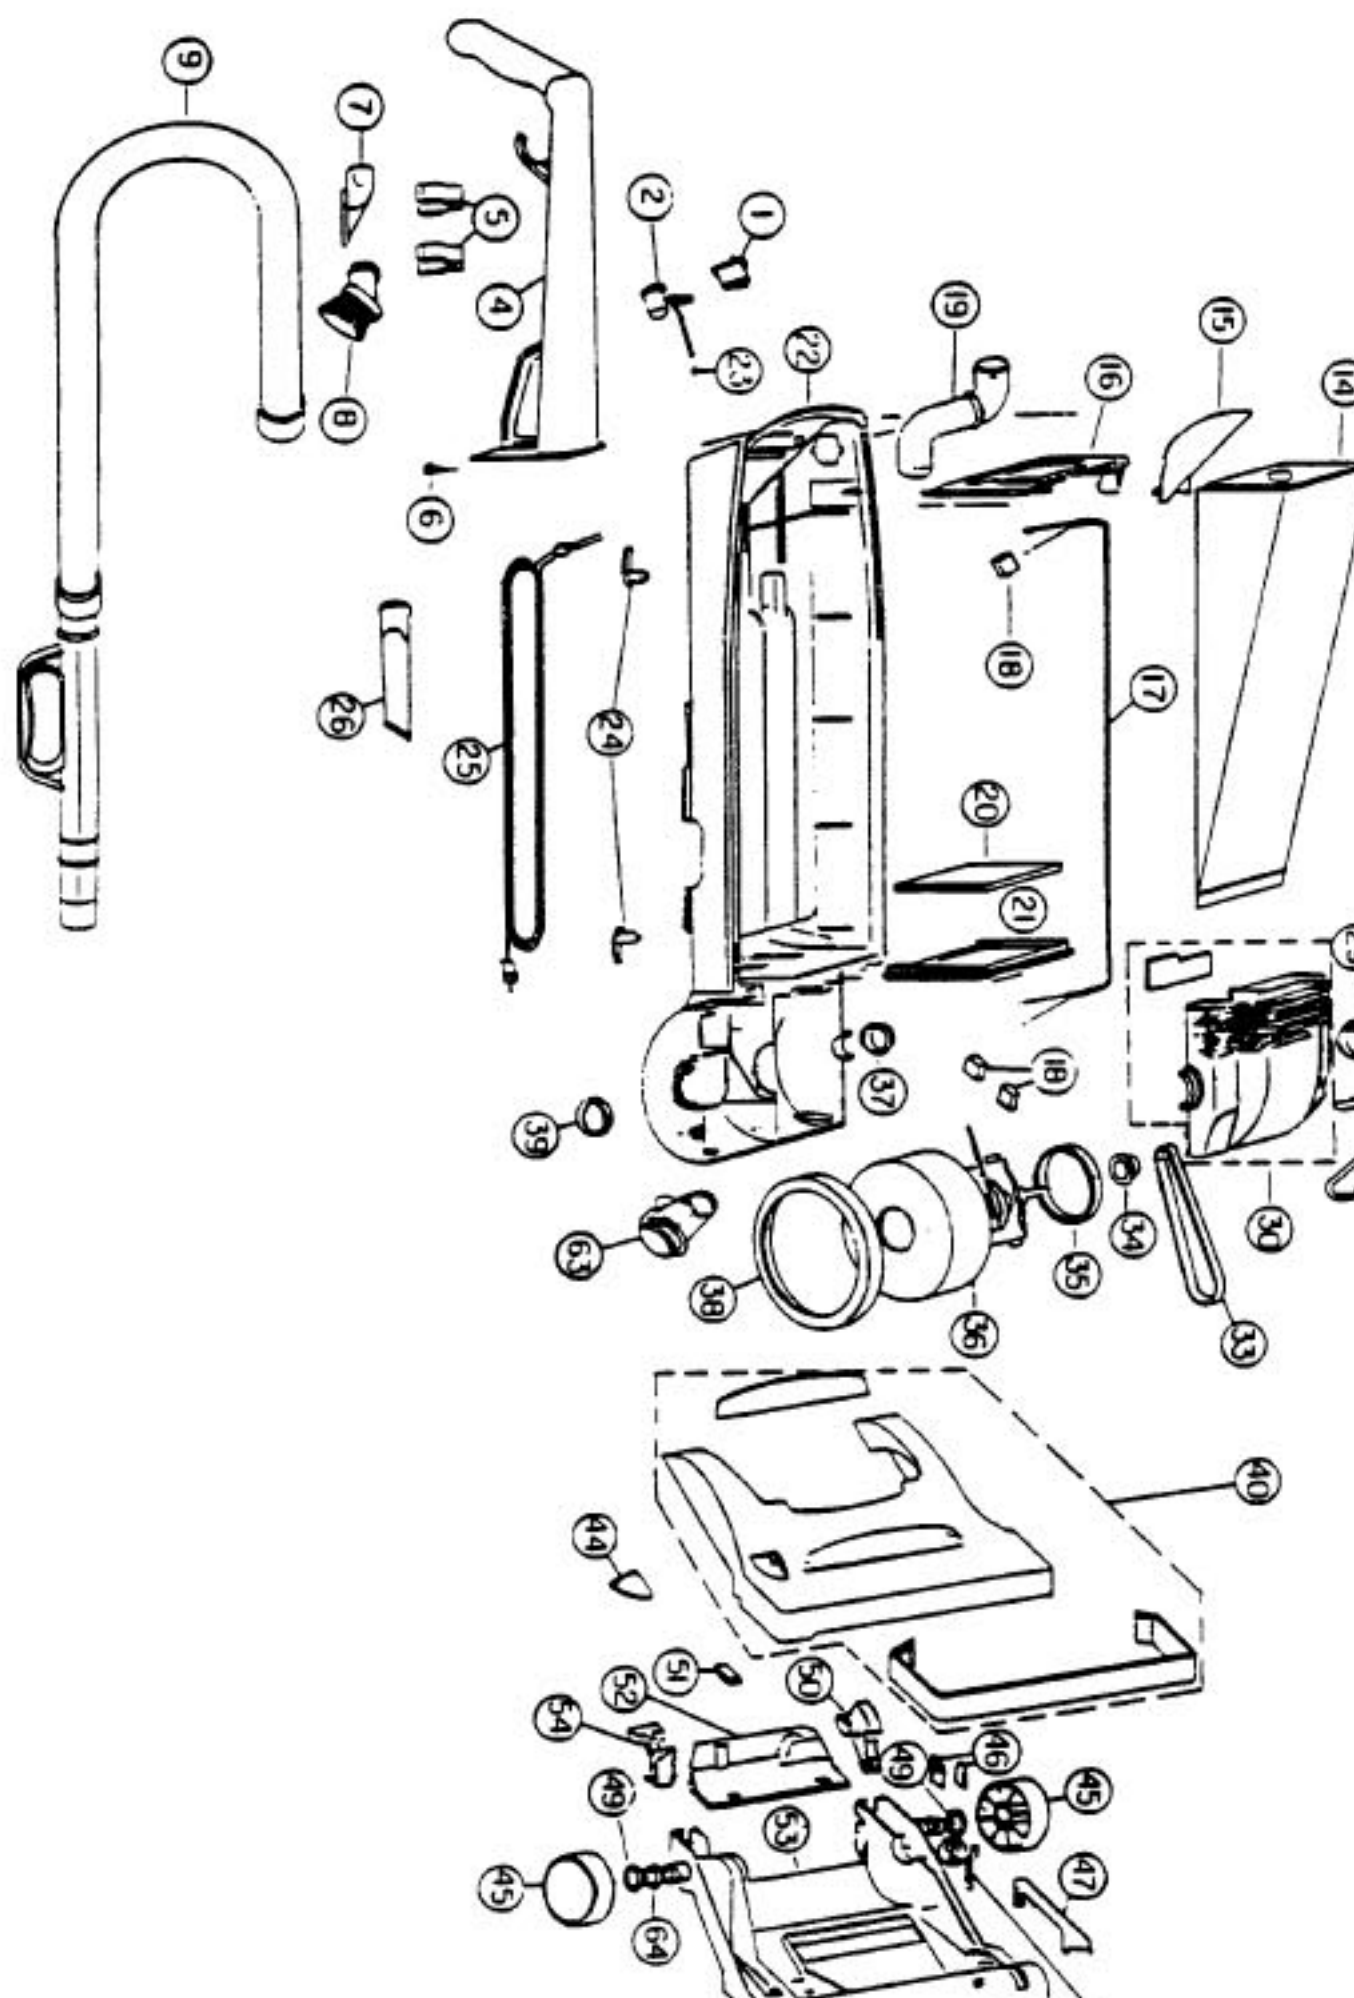

ROYAL

Models: 7170, 7200, 7210, 7220, 7221, 7270, 7300, 7470