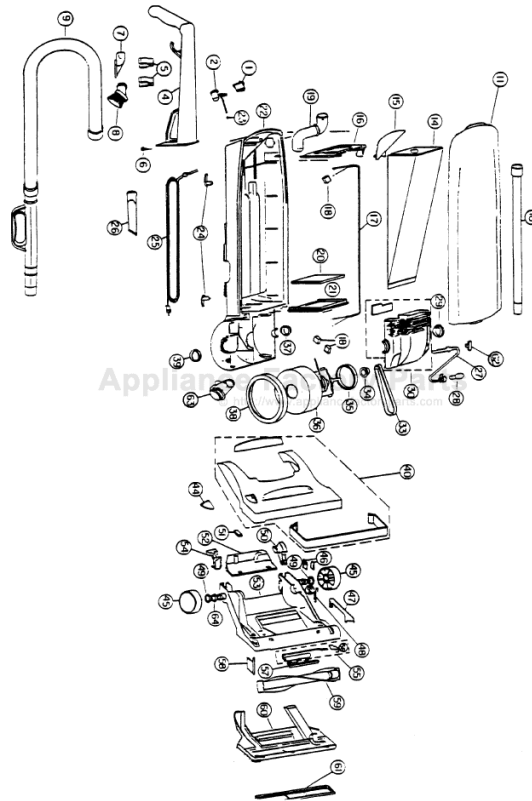

# Royal 7200-1 Owner's Manual

[Shop genuine replacement parts for Royal 7200-1](#)

Models: 7170, 7200, 7210, 7220, 7221, 7270, 7300, 7470

DIRT DEVIL

[Find Your Royal Vacuum Cleaner Parts - Select From 772 Models](#)