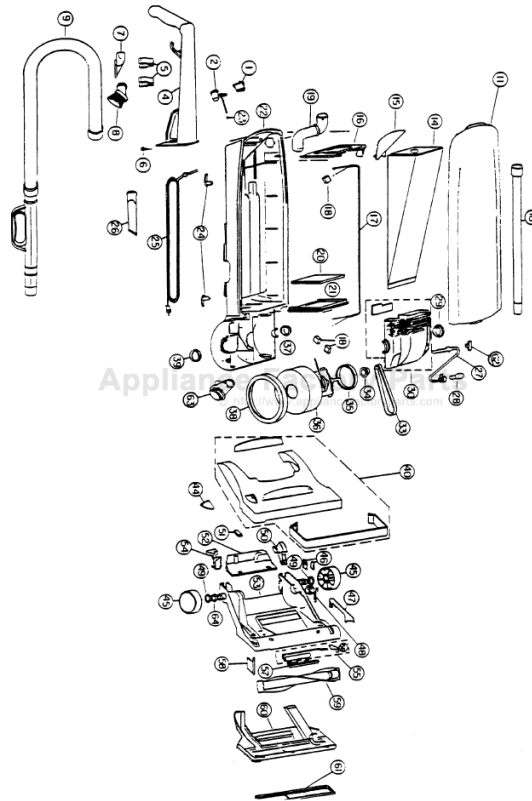

This Owner's Manual is provided and hosted by [Appliance Factory Parts](#).

Royal 7211-1 Owner's Manual

[Shop genuine replacement parts for Royal 7211-1](#)

Models: 7170, 7200, 7210, 7220, 7221, 7270, 7300, 7470

DIRT DEVIL

[Find Your Royal Vacuum Cleaner Parts - Select From 772 Models](#)

----- Manual continues below -----

ROYAL

Models: 7170, 7200, 7210, 7220, 7221, 7270, 7300, 7470

ROYAL

Models: 7170, 7200, 7210, 7220, 7221, 7270, 7300, 7470