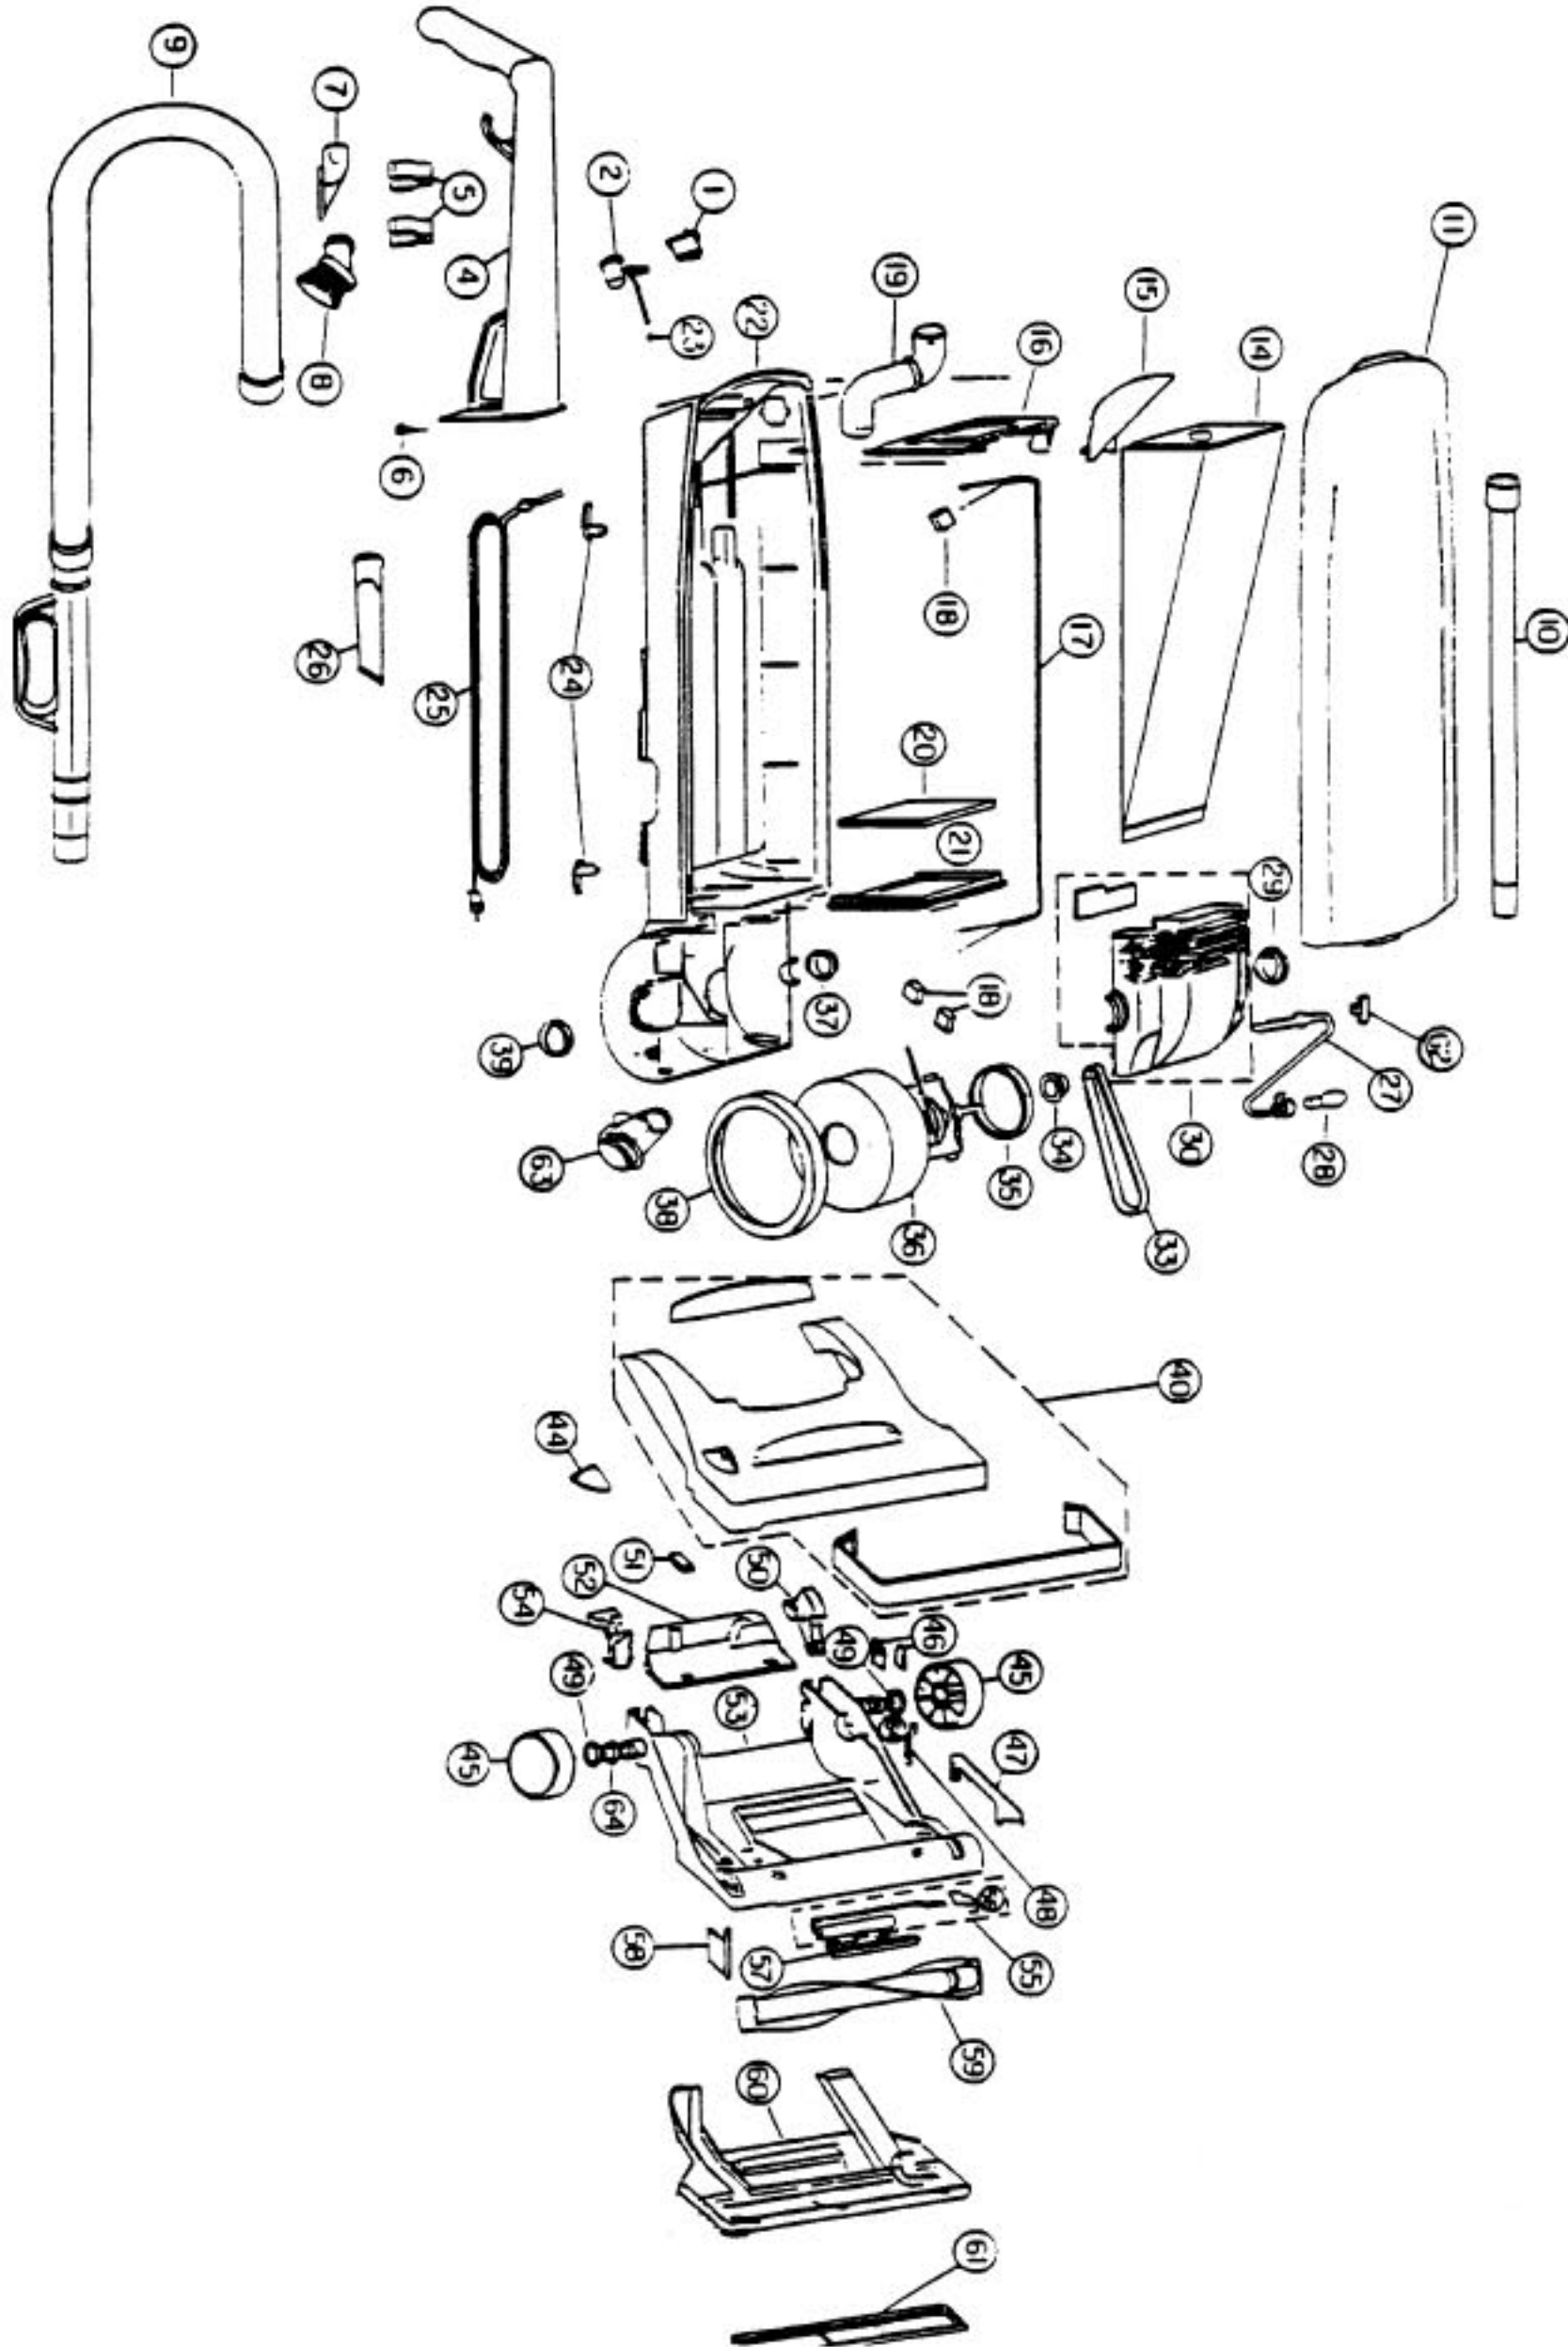

Models: 7170, 7200, 7210, 7220, 7221, 7270, 7300, 7470

1.....	R-720128	On / Off Switch	35.....	R-200150	Field Gasket
2.....	R-830400	Full Bag Indicator, 7210, 7300, 7470	36.....	R-847121	Motor Assy
4.....	R-720155	Handle	37.....	R-720355	Pivot Bushing
5.....	R-720170	Attachment Clip	38.....	R-200121	Motor Gasket
6.....	R-720410	Screw Pkg	39.....	R-720365	Pivot Seal
7.....	R-098584	Upholstery Tool	40.....	NLA	Nozzle Cover Assy, 7270
8.....	R-050282	Dusting Brush, round	40.....	NLA	Nozzle Cover Assy, 7470
9.....	R-201623	Hose Assembly	40.....	NLA	Nozzle Cover Assy, 7170
10.....	R-300478	Wand, chrome, 7270, 7300, 7470	40.....	R-202053	Nozzle Cover Assy, 7200
10.....	R-4028036	Wand, 7170, 7200, 7210, 7220, 7221	40.....	NLA	Nozzle Cover Assy, 7210
11.....	NLA	Front Panel Assy, all models	40.....	R-202053	Nozzle Cover Assy, 7221
14.....	R-620147	Paper Bag, 3 pack	40.....	R-202053	Nozzle Cover Assy, 7300
14.....	R-620075	Paper Bag, 3 pack, Microfresh	40.....	NLA7	Nozzle Cover Assy, 7220
14.....	R-620148	Paper Bag, 10 pack	44.....	NLA	Edge Cleaning Knob
14.....	710	Paper Bag, 3 pack (R)	45.....	NLA	Wheel & Label Assy
15.....	R-720141	Switch Cover Compartment	46.....	R-720380	Belt Guide Clip
16.....	R-720270	Bag Holder	47.....	R-720275	Lever, 4 position height adjustment
17.....	R-997130	Internal Cord	47.....	R-720276	Lever, 3 position height adjustment, 7170
17.....	NLA	Internal Cord, 7170	48.....	R-720375	Spring
18.....	NLA	Push Nut, orange	49.....	R-730100	Felt Washer
18.....	NLA	Push Nut, orange, 7170	50.....	R-720240	Height Adjustment Pedal, 4 position
19.....	NLA	Hose Inlet	50.....	NLA	Height Adjustment Pedal, 3 position, 7170
20.....	R-727030	Filter, Micron	51.....	R-720445	Lamp Cushion
20.....	NLA	Filter, 7170, 7210, 7200, 7220, 7221, 7300	52.....	NLA	Socket & Label Assembly
21.....	R-720135	Filter Support	53.....	NLA	Nozzle Base
22.....	NLA	Back Panel	54.....	R-720255	Handle Pedal Lock
22.....	R-171256	Back Panel, 7170	55.....	NLA	Wire Form & Roller Assy
23.....	NLA	Eyelet, 7470	56.....	NLA	Roller Lifter
24.....	R-720120	Cord Hook	57.....	R-720250	Wire-Form Bracket
25.....	NLA	Power Cord, 32 ft, 7270, 7200, 7210, 7220, 7221	58.....	R-720345	Edge Cleaning Door
25.....	R-830292	Power Cord, 35 ft, 7470, 7300	58.....	NLA	Edge Clean Port Seal, 7170
25.....	NLA	Power Cord, 32 ft, 7170	59.....	NLA	Brush Roll Assy
26.....	R-502801	Crevice Tool	59.....	R-720215	Brush Roll Assy, 7170, 7200, 7210, 7220, 7221, 7300
27.....	R-720295	Socket Assy	60.....	NLA	Nozzle Guard
28.....	R-880629	Headlight Bulb, 120v	61.....	R-720181	Bottom Plate, chrome, 7470, 7170
28.....	R-725629	Headlight Bulb, 12v, 7200, 7210		NLA	Motor Cover Plug, 7170
29.....	R-720350	Pivot Collar	63.....	NLA	Dirt Deflector Assy
30.....	NLA	Motor Cover Assy	64.....	R-720186	Wheel Sleeve
33.....	R-720310	Belt			
34.....	R-720325	Motor Grommet			