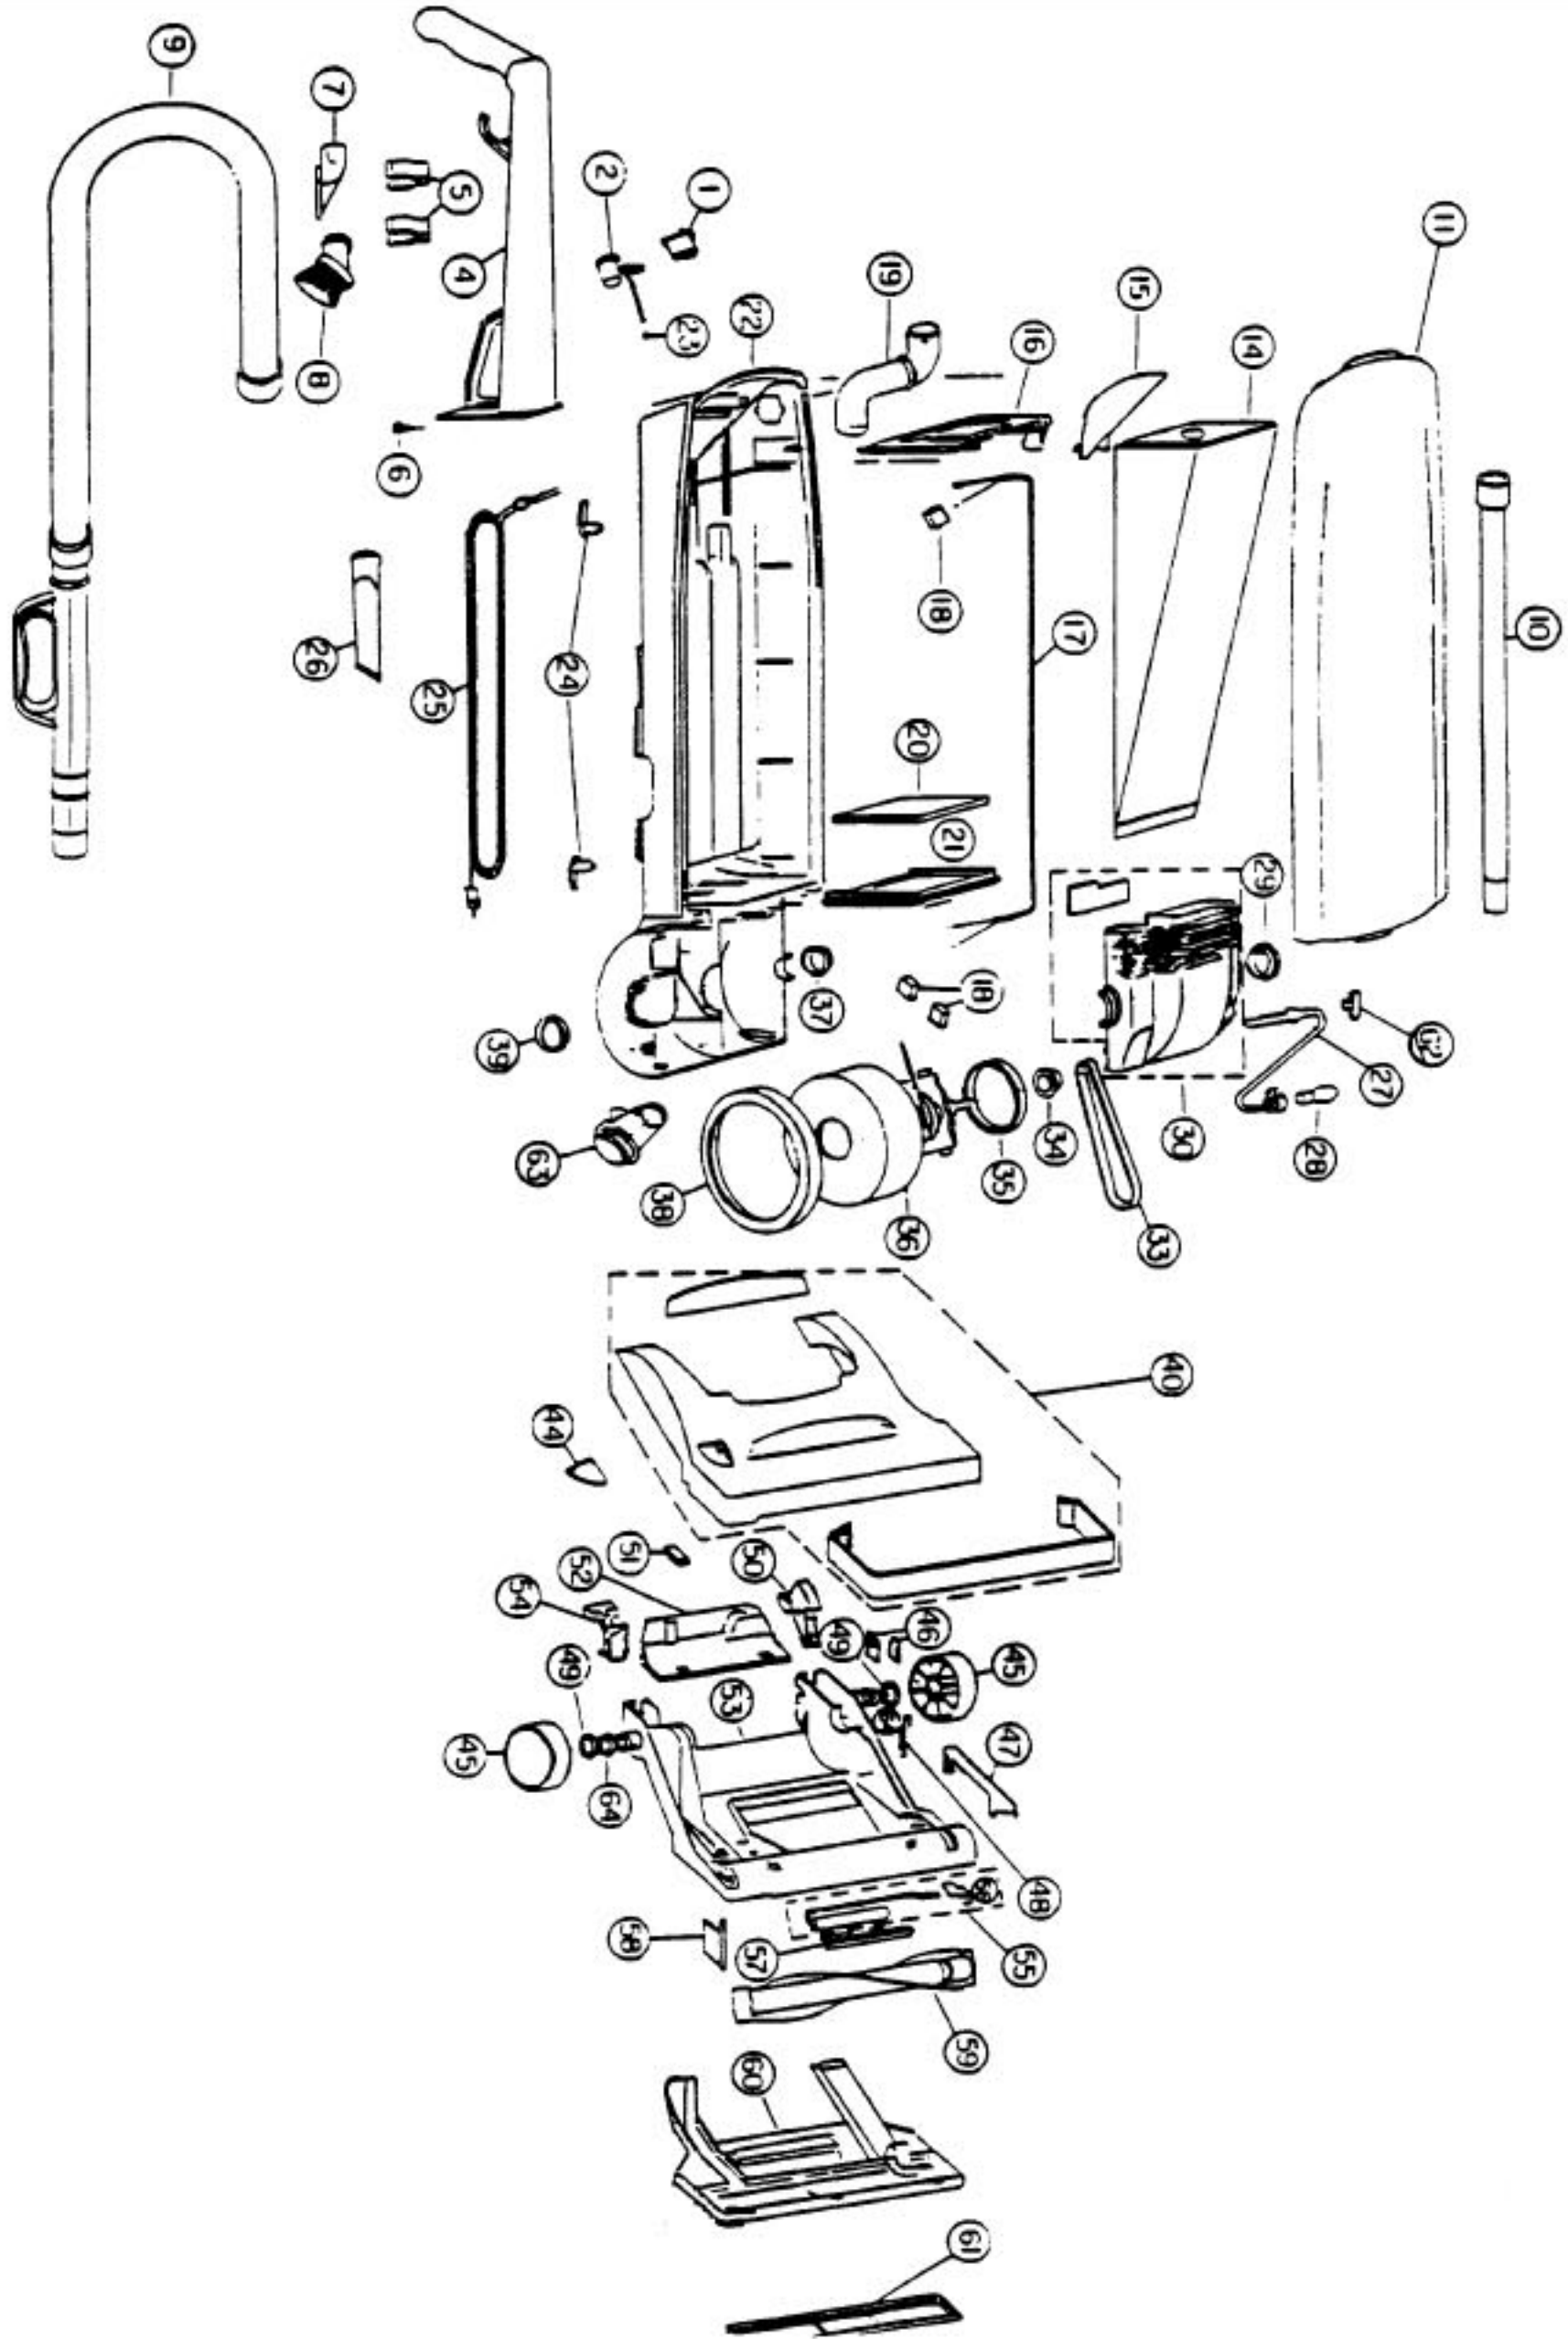

Models: 7170, 7200, 7210, 7220, 7221, 7270, 7300, 7470

1..... R-720128	On / Off Switch	35..... R-200150	Field Gasket
2..... R-830400	Full Bag Indicator, 7210, 7300, 7470	36..... R-847121	Motor Assy
4..... R-720155	Handle	37..... R-720355	Pivot Bushing
5..... NLA	Attachment Clip	38..... R-200121	Motor Gasket
6..... R-720410	Screw Pkg	39..... R-720365	Pivot Seal
7..... R-098584	Upholstery Tool	40..... NLA	Nozzle Cover Assy, 7270
8..... R-050282	Dusting Brush, round	40..... NLA	Nozzle Cover Assy, 7470
9..... R-201623	Hose Assembly	40..... NLA	Nozzle Cover Assy, 7170
10..... R-300478	Wand, chrome, 7270, 7300, 7470	40..... R-202053	Nozzle Cover Assy, 7200
10..... R-4028036	Wand, 7170, 7200, 7210, 7220, 7221	40..... NLA	Nozzle Cover Assy, 7210
11..... NLA	Front Panel Assy, all models	40..... R-202053	Nozzle Cover Assy, 7221
14..... R-620147	Paper Bag, 3 pack	40..... R-202053	Nozzle Cover Assy, 7300
14..... R-620075	Paper Bag, 3 pack, Microfresh	40..... NLA7	Nozzle Cover Assy, 7220
14..... R-620148	Paper Bag, 10 pack	44..... NLA	Edge Cleaning Knob
14..... 710	Paper Bag, 3 pack (R)	45..... NLA	Wheel & Label Assy
15..... R-720141	Switch Cover Compartment	46..... R-720380	Belt Guide Clip
16..... R-720270	Bag Holder	47..... R-720275	Lever, 4 position height adjustment
17..... R-997130	Internal Cord	47..... R-720276	Lever, 3 position height adjustment, 7170
17..... NLA	Internal Cord, 7170	48..... R-720375	Spring
18..... NLA	Push Nut, orange	49..... R-730100	Felt Washer
18..... NLA	Push Nut, orange, 7170	50..... R-720240	Height Adjustment Pedal, 4 position
19..... NLA	Hose Inlet	50..... NLA	Height Adjustment Pedal, 3 position, 7170
20..... R-727030	Filter, Micron	51..... R-720445	Lamp Cushion
20..... NLA	Filter, 7170, 7210, 7200, 7220, 7221, 7300	52..... NLA	Socket & Label Assembly
21..... R-720135	Filter Support	53..... NLA	Nozzle Base
22..... NLA	Back Panel	54..... NLA	Handle Pedal Lock
22..... R-171256	Back Panel, 7170	55..... R-720247	Wire Form & Roller Assy
23..... NLA	Eyelet, 7470	56..... NLA	Roller Lifter
24..... R-720120	Cord Hook	57..... R-720250	Wire-Form Bracket
25..... NLA	Power Cord, 32 ft, 7270, 7200, 7210, 7220, 7221	58..... R-720345	Edge Cleaning Door
25..... R-997132	Power Cord, 35 ft, 7470, 7300	58..... NLA	Edge Clean Port Seal, 7170
25..... NLA	Power Cord, 32 ft, 7170	59..... NLA	Brush Roll Assy
26..... R-502801	Crevice Tool	59..... R-720215	Brush Roll Assy, 7170, 7200, 7210, 7220, 7221, 7300
27..... R-720295	Socket Assy	60..... NLA	Nozzle Guard
28..... R-880629	Headlight Bulb, 120v	61..... R-720181	Bottom Plate, chrome, 7470, 7170
28..... R-725629	Headlight Bulb, 12v, 7200, 7210	NLA	Motor Cover Plug, 7170
29..... R-720350	Pivot Collar	63..... NLA	Dirt Deflector Assy
30..... NLA	Motor Cover Assy	64..... R-720186	Wheel Sleeve
33..... R-720310	Belt		
34..... R-720325	Motor Grommet		