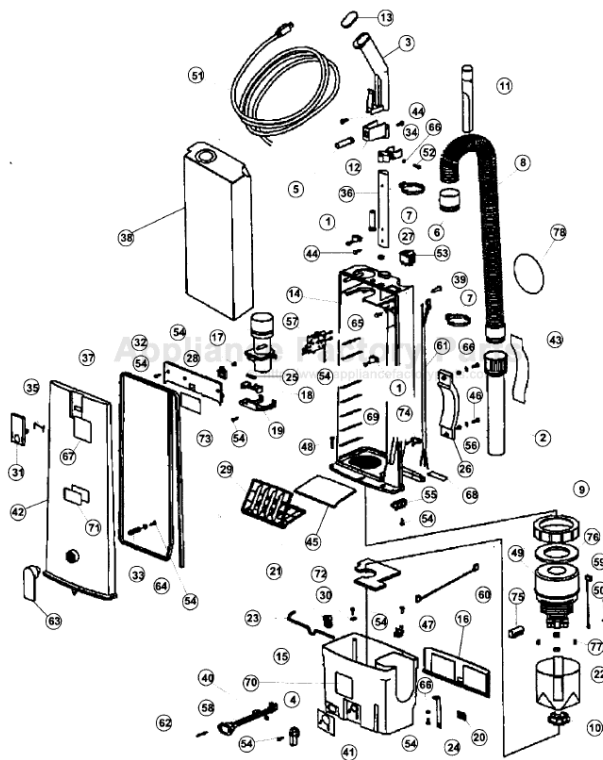

This Owner's Manual is provided and hosted by [Appliance Factory Parts](#).

Royal RY5500 Owner's Manual

[Shop genuine replacement parts for Royal RY5500](#)

Models: RY5500

Commercial

[Find Your Royal Vacuum Cleaner Parts - Select From 772 Models](#)

----- Manual continues below -----

ROYAL

Models: RY5500

ROYAL

Models: RY5500

Index	Part No.	Description
1		Plastic clamp 5/16
2	R-370012	Wand
3	R-370014	Upper handle
4		Housing release knob
5	R-370026	Strain relief
6		Hose lock adaptor
7	R-370029	Hose lock ring
8	R-370036	Upper hose
9		Motor gasket
10		Motor dampener
11	R-370097	Crevice tool
12		Strain relief housing
13		Handle cap
14		Front panel housing
15		Motor housing
16	R-370213	Filter door assembly
17		Hose coupling connector
18		Clip, bag latch
19		Cover, bag latch
20		Button, filter cover
21		Lock and release cam
22		Motor cover
23		Wire form, lock release
24		Spring, cover button
25		Spring, bag latch
26	R-370187	Carrying handle
27		Lens, bag full indicator light
28		Latch cover
29	R-370190	filter frame
30		Hold down tab
31		Latch
32		Cover, electronics
33		Spring, cord hook
34		Accessory tool clip
35		Spring, bag cover latch
36		Lower handle
37		Back panel gasket
38	R-370221	Type S bag, 10 pack
	R-53638	Type S hospital bag, 10 pack
39		Rivet

ROYAL

Models: RY5500

POWER NOZZLE

Index	Part No.	Description
1	R-370065P	Base cover assembly
2	R-370141	Coupling pivot housing assembly
3	R-370088	Grommet
4	R-740729	Power cord
5		Brush monitor, decal
6		Switch finger
7		Switch
8		Cover, coupling pivot switch
9		Felt ring flange
10		Insulator pad
11		Coupling pivot plate
12		Felt strip base cover
13		Gasket, intake cover 8"
14		Gasket, intake cover 11"
15	R-370277	Brush assembly, 14"
16	R-370022	End plate/drive brush

Index	Part No.	Description
30		Head c
31		Base a
32		Rubber
33		Termin
34		Cover,
35	R-370180	Side ar
36	R-370021	Foot re
37		Rear ax
38		Spring,
39	R-370009	2" whee
40		Wheel
41		Axle re
42		Brush p
43		Wire fo
44		1½" wh
45		Wheel