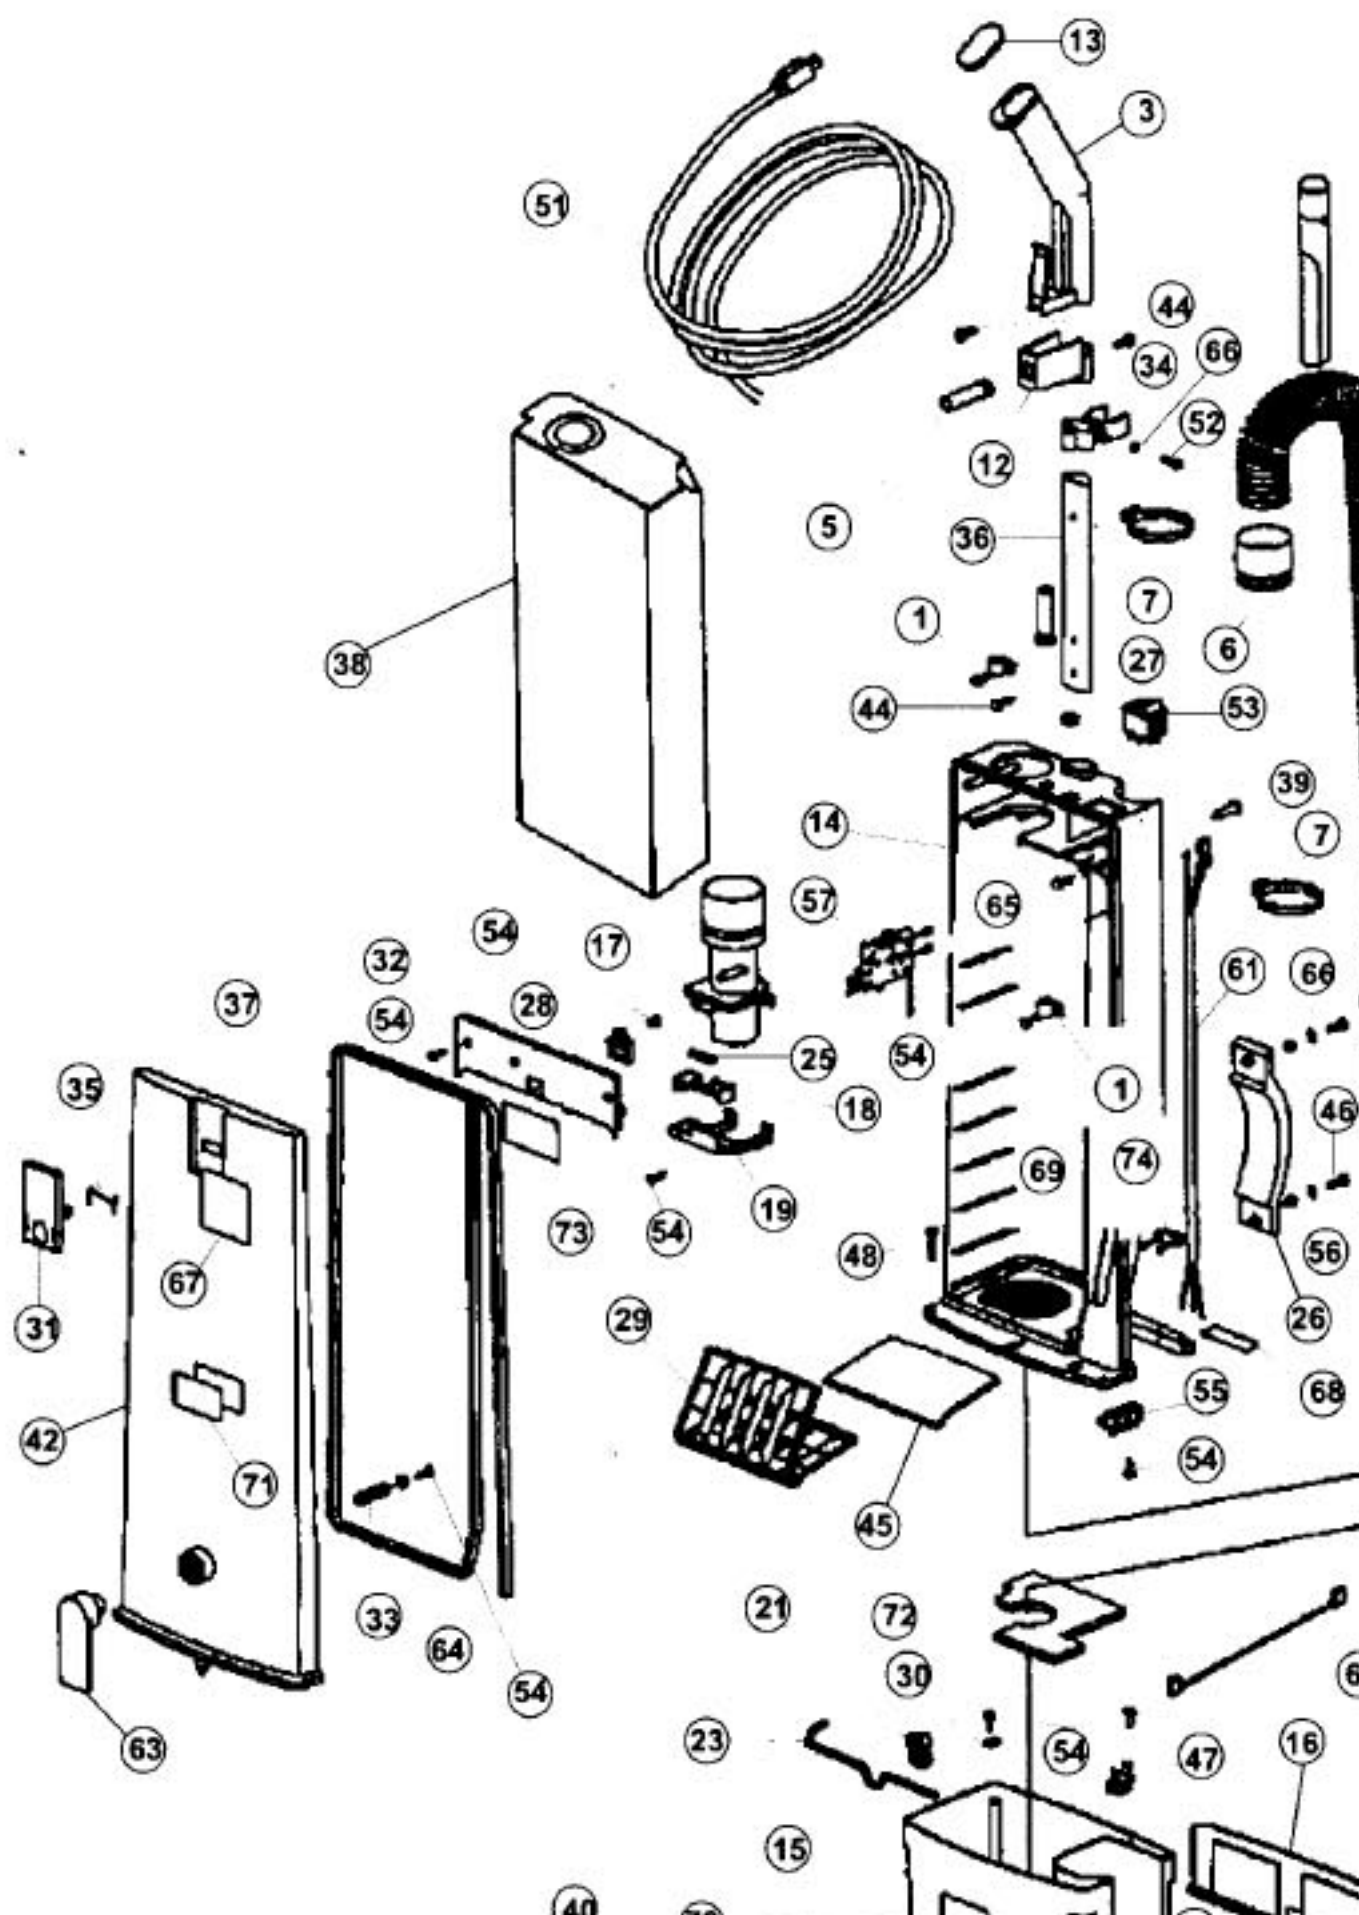

This Owner's Manual is provided and hosted by [Appliance Factory Parts](#).

Royal RY5500 Owner's Manual

[Shop genuine replacement parts for Royal RY5500](#)

Models: RY5500

Commercial

[Find Your Royal Vacuum Cleaner Parts - Select From 772 Models](#)

----- Manual continues below -----

ROYAL

Models: RY5500

ROYAL

Models: RY5500

Index	Part No.	Description
1		Plastic clamp 5/16
2	R-370012	Wand
3	R-370014	Upper handle
4		Housing release knob
5	R-370026	Strain relief
6		Hose lock adaptor
7	R-370029	Hose lock ring
8	R-370036	Upper hose
9		Motor gasket
10		Motor dampener
11	R-370097	Crevice tool
12		Strain relief housing
13		Handle cap
14		Front panel housing
15		Motor housing
16	R-370213	Filter door assembly
17		Hose coupling connector
18		Clip, bag latch
19		Cover, bag latch
20		Button, filter cover
21		Lock and release cam
22		Motor cover
23		Wire form, lock release
24		Spring, cover button
25		Spring, bag latch
26	R-370187	Carrying handle
27		Lens, bag full indicator light
28		Latch cover
29	R-370190	filter frame
30		Hold down tab
31		Latch
32		Cover, electronics
33		Spring, cord hook
34		Accessory tool clip
35		Spring, bag cover latch
36		Lower handle
37		Back panel gasket
38	R-370221	Type S bag, 10 pack
	R-53638	Type S hospital bag, 10 pack
39		Rivet

ROYAL

Models: RY5500

POWER NOZZLE

Index	Part No.	Description
1	R-370065P	Base cover assembly
2	R-370141	Coupling pivot housing assembly
3	R-370088	Grommet
4	R-740729	Power cord
5		Brush monitor, decal
6		Switch finger
7		Switch
8		Cover, coupling pivot switch
9		Felt ring flange
10		Insulator pad
11		Coupling pivot plate
12		Felt strip base cover
13		Gasket, intake cover 8"
14		Gasket, intake cover 11"
15	R-370277	Brush assembly, 14"
16	R-370022	End plate/drive brush

Index	Part No.	Description
30		Head c
31		Base a
32		Rubber
33		Termin
34		Cover,
35	R-370180	Side ar
36	R-370021	Foot re
37		Rear ax
38		Spring,
39	R-370009	2" whee
40		Wheel
41		Axle re
42		Brush p
43		Wire fo
44		1½" wh
45		Wheel