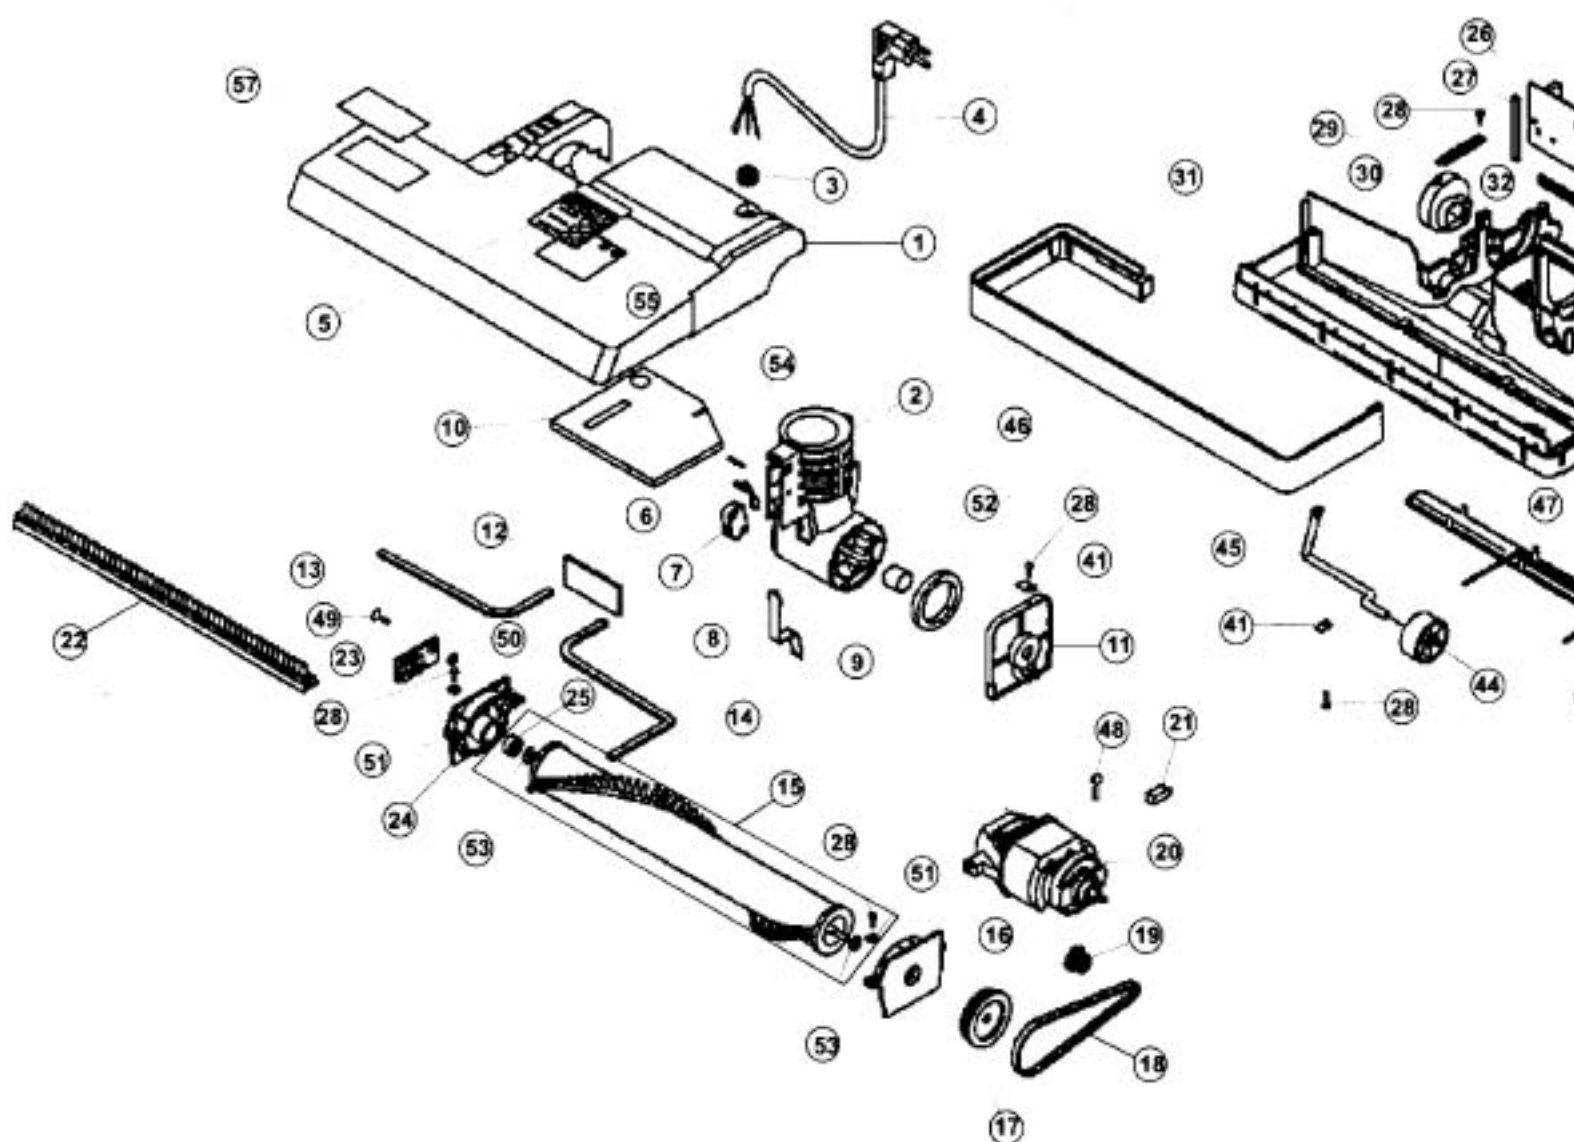

----- Manual continues below -----

ROYAL

Models: RY5500

ROYAL

Models: RY5500

Index	Part No.	Description
1		Plastic clamp 5/16
2	R-370012	Wand
3	R-370014	Upper handle
4		Housing release knob
5	R-370026	Strain relief
6		Hose lock adaptor
7	R-370029	Hose lock ring
8	R-370036	Upper hose
9		Motor gasket
10		Motor dampener
11	R-370097	Crevice tool
12		Strain relief housing
13		Handle cap
14		Front panel housing
15		Motor housing
16	R-370213	Filter door assembly
17		Hose coupling connector
18		Clip, bag latch
19		Cover, bag latch
20		Button, filter cover
21		Lock and release cam
22		Motor cover
23		Wire form, lock release
24		Spring, cover button
25		Spring, bag latch
26	R-370187	Carrying handle
27		Lens, bag full indicator light
28		Latch cover
29	R-370190	filter frame
30		Hold down tab
31		Latch
32		Cover, electronics
33		Spring, cord hook
34		Accessory tool clip
35		Spring, bag cover latch
36		Lower handle
37		Back panel gasket
38	R-370221	Type S bag, 10 pack
	R-53638	Type S hospital bag, 10 pack
39		Rivet

ROYAL

Models: RY5500

POWER NOZZLE

Index	Part No.	Description
1	R-370065P	Base cover assembly
2	R-370141	Coupling pivot housing assembly
3	R-370088	Grommet
4	R-740729	Power cord
5		Brush monitor, decal
6		Switch finger
7		Switch
8		Cover, coupling pivot switch
9		Felt ring flange
10		Insulator pad
11		Coupling pivot plate
12		Felt strip base cover
13		Gasket, intake cover 8"
14		Gasket, intake cover 11"
15	R-370277	Brush assembly, 14"
16	R-370022	End plate/drive brush

Index	Part No.	Description
30		Head c
31		Base a
32		Rubber
33		Termin
34		Cover,
35	R-370180	Side ar
36	R-370021	Foot re
37		Rear ax
38		Spring,
39	R-370009	2" whee
40		Wheel
41		Axle re
42		Brush p
43		Wire fo
44		1½" wh
45		Wheel