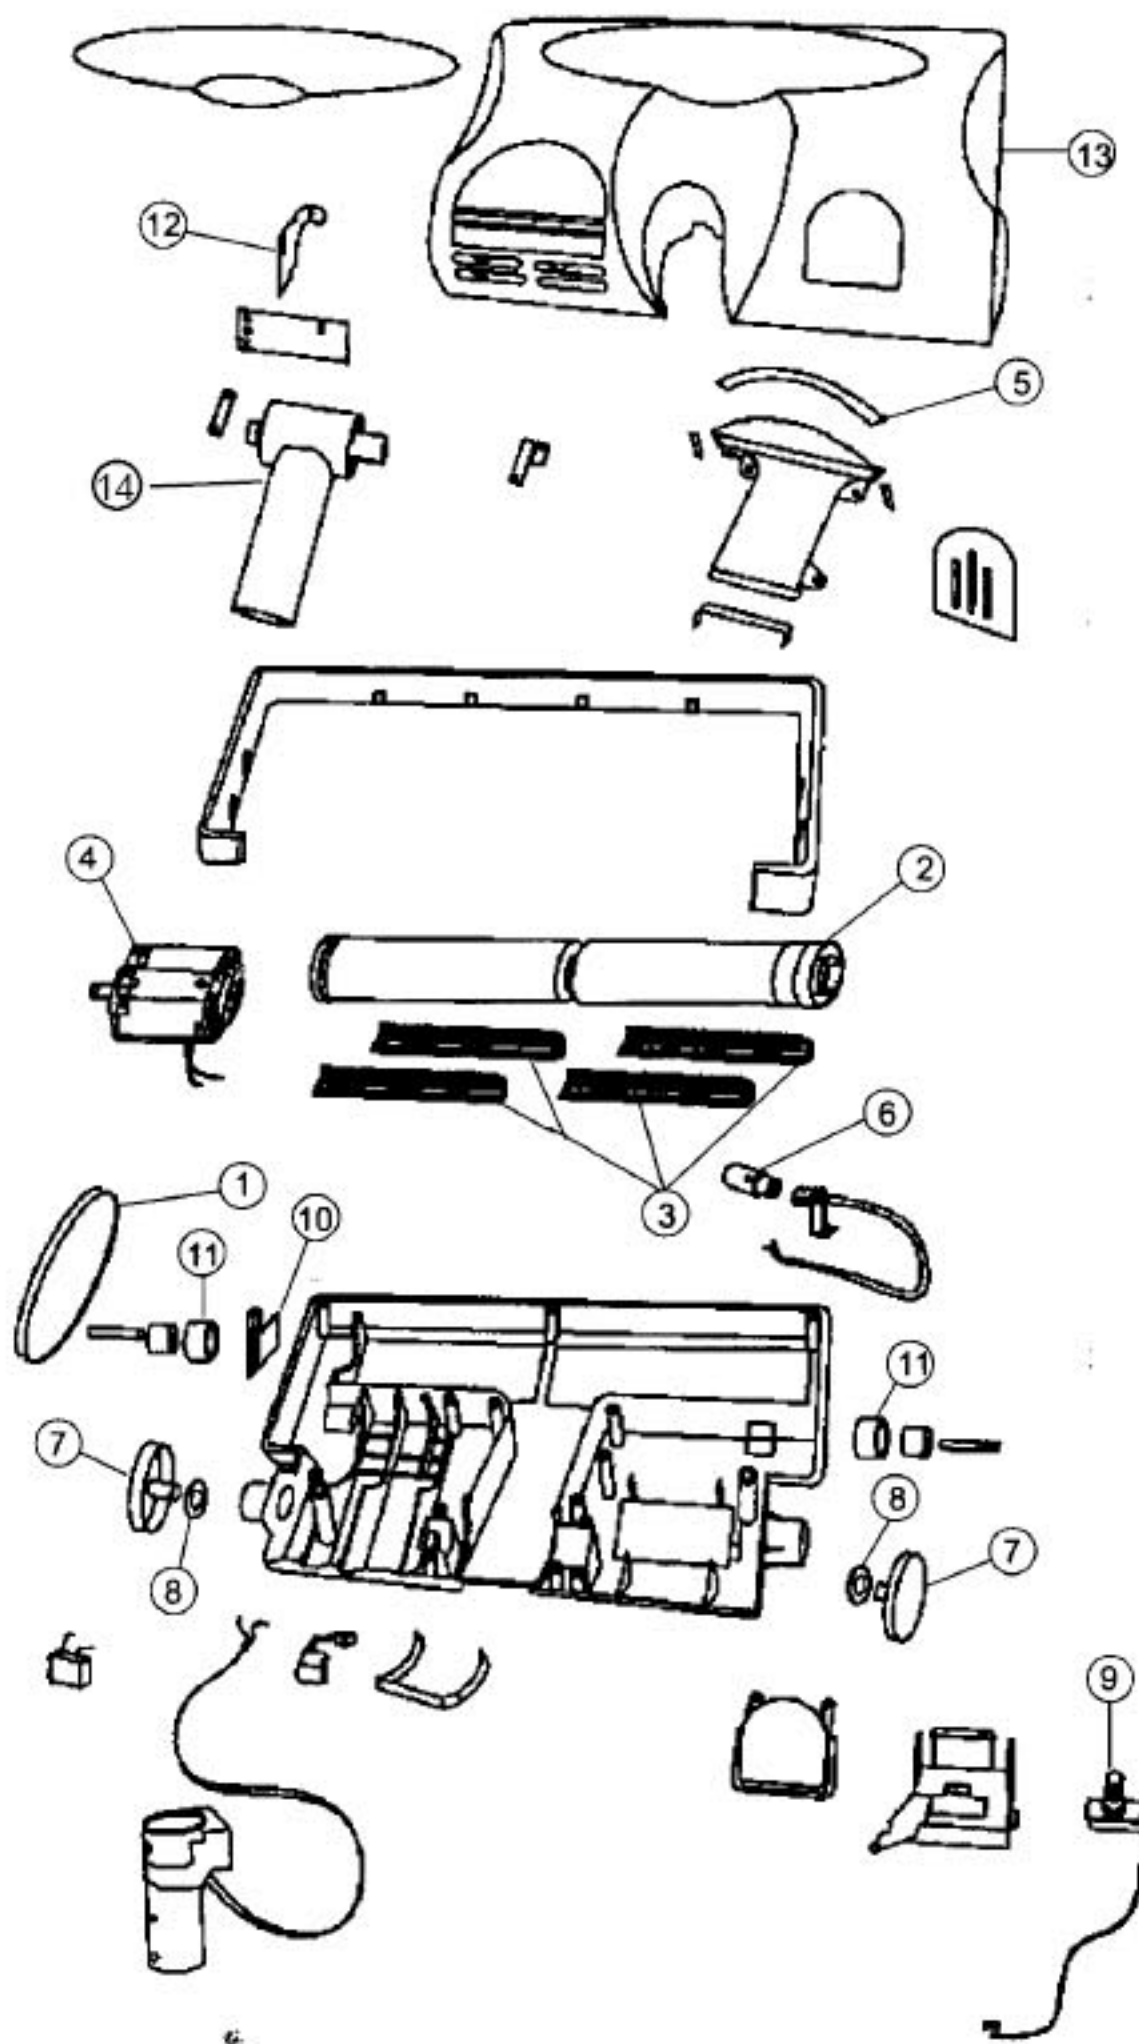

Models: RY3000, RY3050

Index	Part No.	Description
1	R-RY3010	Potentiometer
2	R-RY1255	Power switch
3	R-RY3230	PCB (RY3000) PCB (RY3050)
4	R-RY3280	Control panel (RY3000) Control panel (RY3050)
5	R-RY3180	Seal bar, rubber
6	R-RY3200	Chamber air inlet filter
7	R-RY3325	Sensor
8	R-RY1270	Motor (RY3000) R-RY3507 Motor (RY3050)
9	R-RY3300	Exhaust filter - HEPA, 1 pack
10	R-RY3350	Cord rewinder
11	R-RY3415	Hose assembly (RY3000) R-RY1417 Electrified hose assembly (RY3050)
12	R-RY3100	HEPA filter bag, type R, 7 pack w/1 chamber filter (RY3000) R-RY3500 HEPA filter bag, type R (RY3050)

Index	Part No.	Description
		HEPA filter bag, type R, 3 pack w/1 chamber filter (RY3000)
13	R-RY11250	Bare floor brush (RY3000) Bare floor brush (RY3050)
14	R-RY3405	Turbo brush nozzle (RY3000)
15	R-RY3400	Telescopic wand assembly (RY3000)
	R-RY3513	Upper wand (RY3050)
16	R-RY1145	Upholstery tool
17	R-RY1135	Crevice tool
18	R-RY1140	Crevice tool
19	R-RY3135	Bag holder assembly
20	R-RY3175	Accessory cover
21	R-RY3050	Accessory cover
22	R-RY1025	Switch cover
23		Spring/bag holder
24	R-RY3516	Hose connector (RY3050)
25	R-RY3115	Rubber dust retainer

Models: RY3000, RY3050

POWER NOZZLE

Index	Part No.	Description
1	R-672260	Belt
2	R-352400	Brush roll
3	R-RY3527	Brush bristle strips
4	R-990301	Motor
5	R-RY3518	Dust retaining sponge
6	R-RY3525	Bulb, 12V/15W
7	R-RY3531	Wheel
8	R-RY3532	Felt

Index	Part No.	Description
9	R-RY3533	Switch
10	R-RY3541	Belt baffle
11	R-RY3542	Small wheel
12	R-RY3548	Seal felt
13	R-RY3517	Upper housing
	R-RY30500	Power nozzle complete
14	N/A	Pivot, Old style
	R-RY3508	Pivot, larger, New style