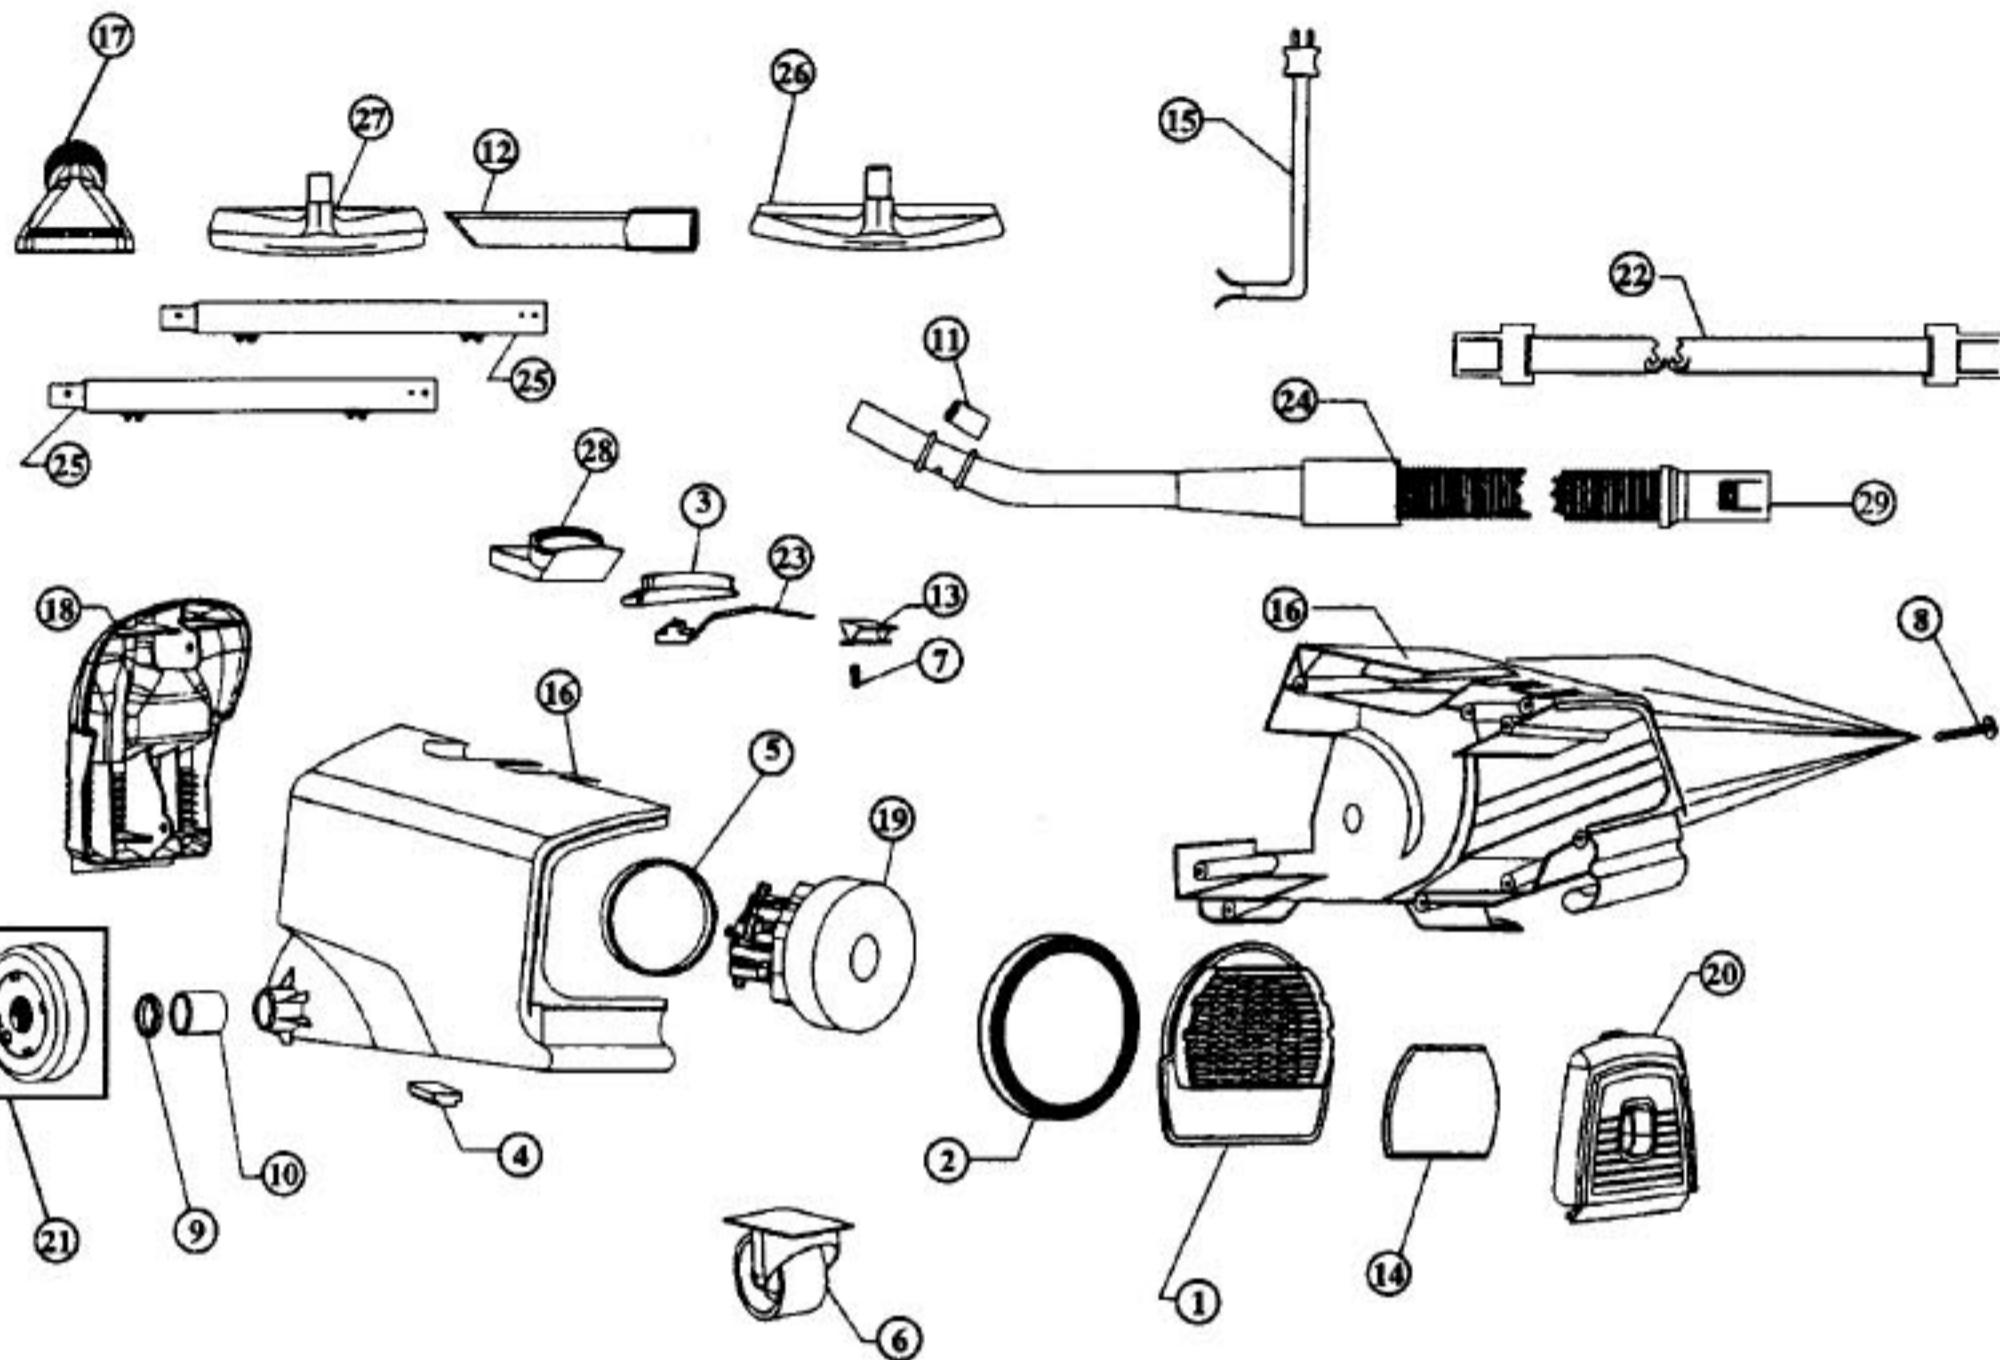

Models: 082023, 2037, 2060

- 1.....R-200110.....Grill, motor support
- 2.....R-200121.....Gasket, motor
- 3.....R-200130.....Switch actuator
- 4.....R-200135.....Release, cord
- 5.....R-200150.....Gasket, field
- 6.....NLA.....Caster
- 7.....R-200175.....Spring, door latch
- 8.....R-250100.....Screw, body
- 9.....R-260100.....Washer, felt
- 10.....R-265100.....Sleeve, wheel
- 11.....R-300458.....Bleed Valve
- 12.....R-320801.....Crevice Tool
- 13.....NLA.....Latch, door, black
- 14.....NLA.....Filter, 082023, 2037
- 14.....NLA.....Filter, 2060
- 15.....R-999120.....Power Cord, 20 ft, 082023, 2037
- 15.....R-999125.....Power Cord, 25 ft, 2060
- 16.....R-001073.....Housing Assy, red
- 16.....R-200107.....Housing Assy

- 17.....R-920215.....2 in 1 Tool
- 18.....R-215090.....Tool Caddy Assy
- 19.....R-303332.....Motor
- 20.....R-200105.....Door, gasket & pin assy
- 21.....R-200115.....Wheel & Hubcap Assy
- 22.....R-200319.....Carrying Strap Assy
- 23.....R-201170.....Switch Assy
- 24.....R-200284.....Hose Assy, 2023, 2037
- 24.....R-300485.....Hose Assy, 2060
- 25.....R-210325.....Wand Assy, 082023
- 25.....R-4028036.....Wand Assy, 2037
- 25.....R-310478.....Wand, 2060
- 26.....R-200122.....11" Floor Brush, 2023
- 26.....R-205033.....11" Floor Brush, 2060
- 27.....NLA.....10" Floor Brush, natural bristles, 2060
- 27.....NLA.....10" Floor Brush, natural bristles, 2037
- 28.....R-210307.....Plug Housing, 082023, 2060
- 29.....R-255100.....Hose Connector