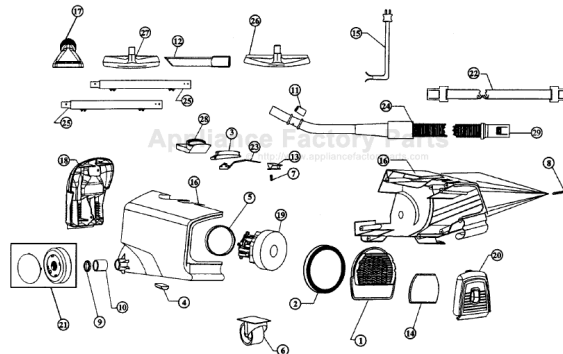

This Owner's Manual is provided and hosted by [Appliance Factory Parts](#).

Royal 082023 Owner's Manual

[Shop genuine replacement parts for Royal 082023](#)

Models: 082023, 2037, 2060

[Find Your Royal Vacuum Cleaner Parts - Select From 772 Models](#)

----- Manual continues below -----

ROYAL

Models: 082023, 2037, 2060

1..... R-200110..... Grill, motor support
2..... R-200121..... Gasket, motor
3..... R-200130..... Switch actuator
4..... R-200135..... Release, cord
5..... R-200150..... Gasket, field
6..... N/A..... Castor

17..... R-920215..... 2 in 1 Tool
18..... R-215090..... Tool Case
19..... R-303332..... Motor
20..... R-200105..... Door, gas
21..... R-200115..... Wheel &
22..... R-200319..... Carrying