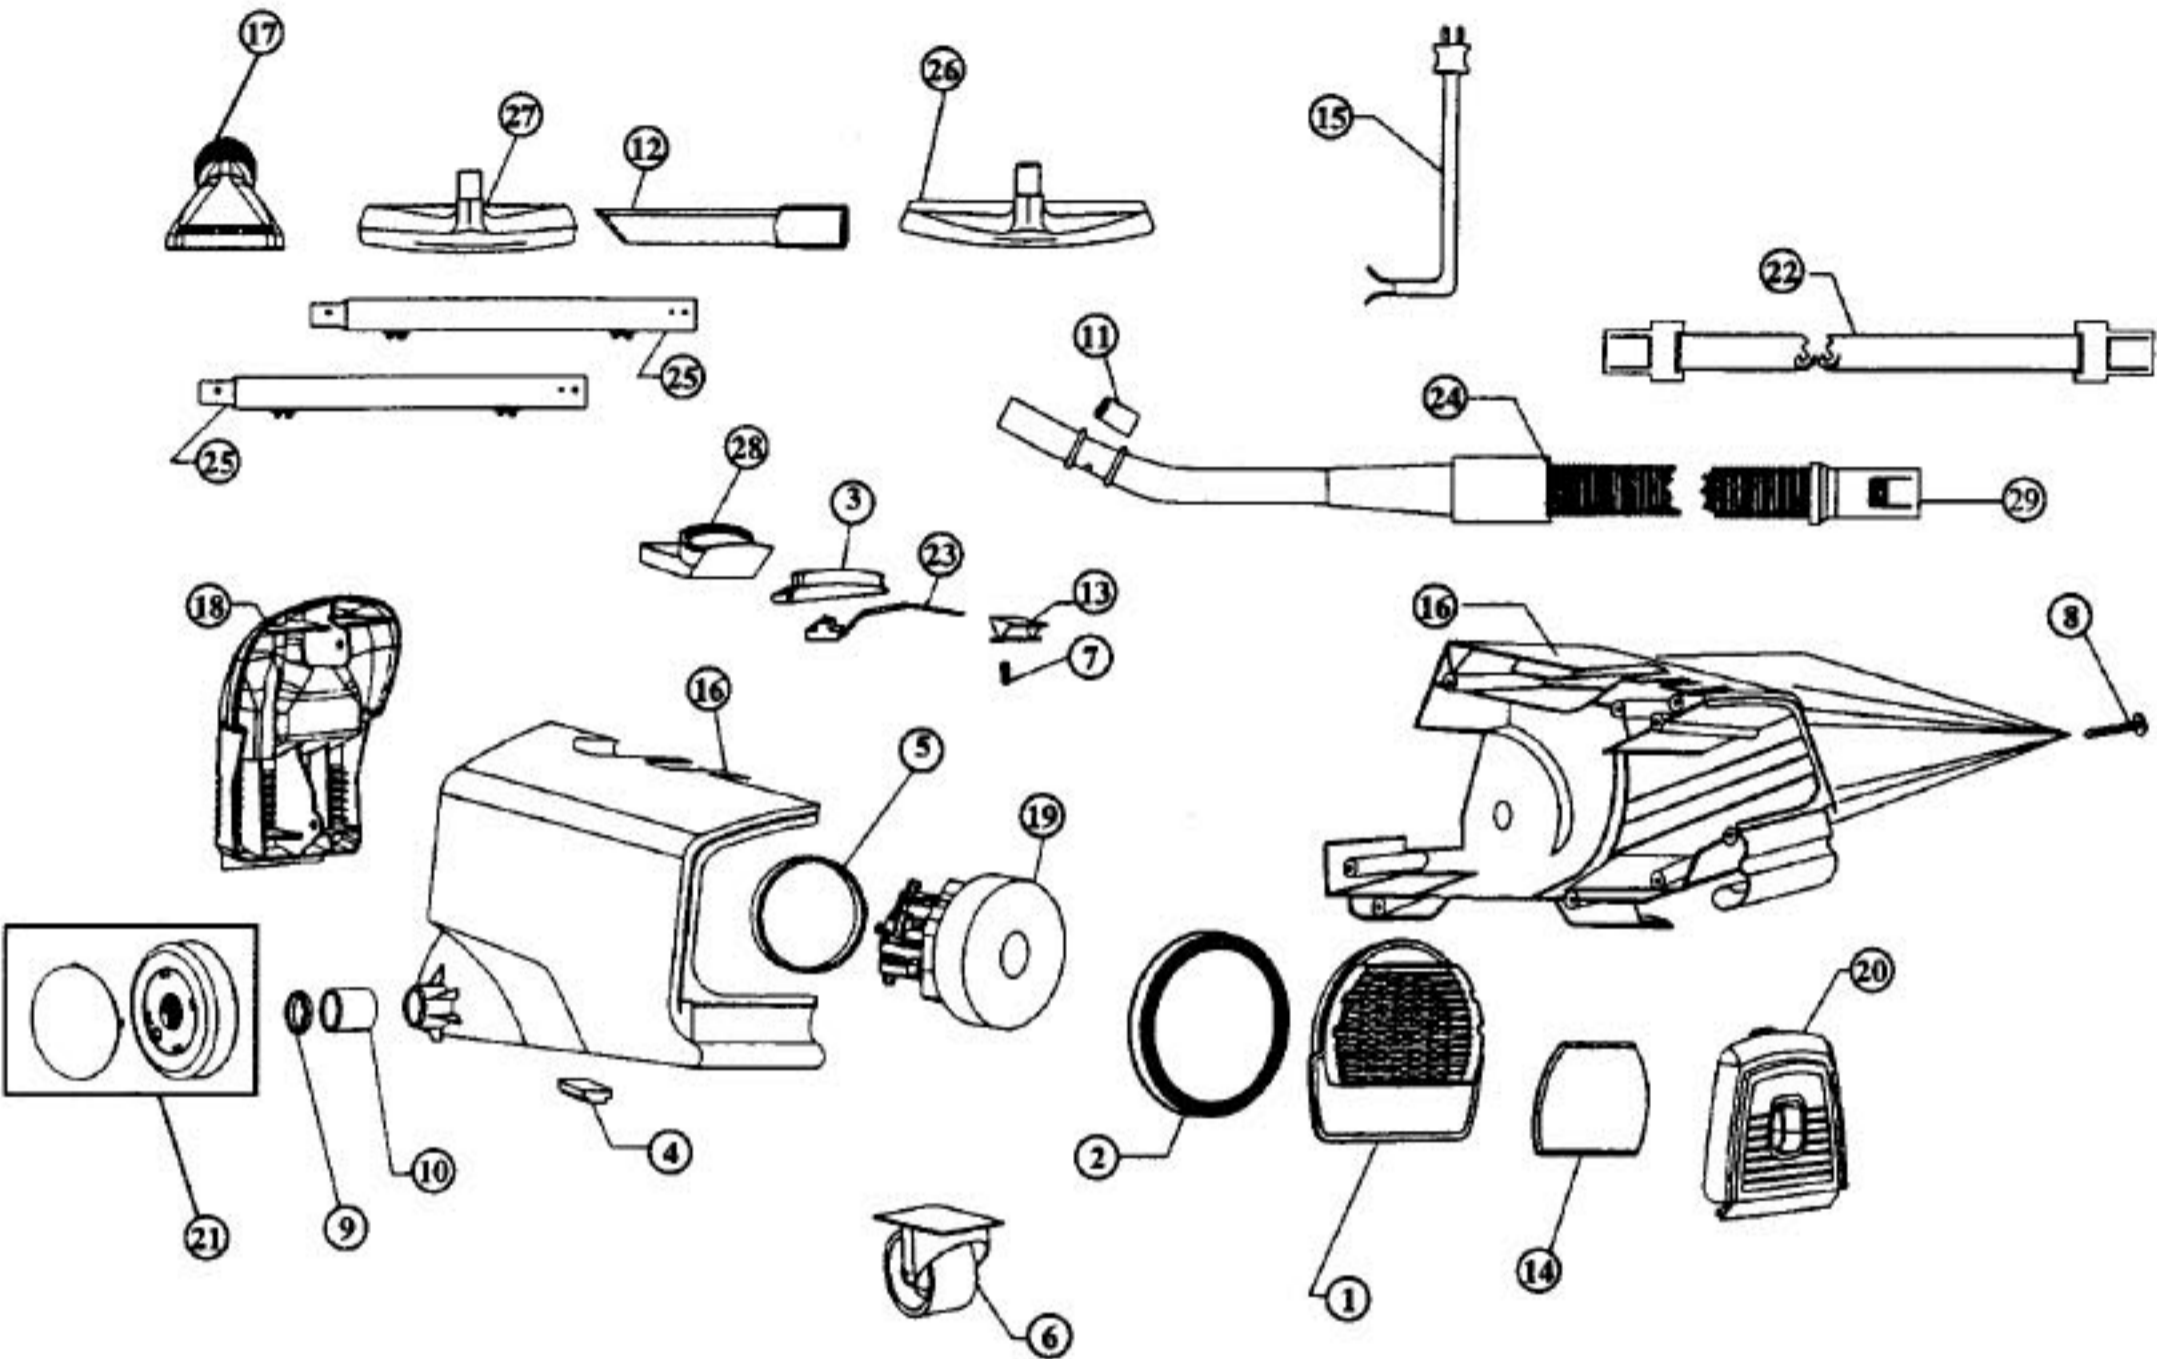

Models: 082023, 2037, 2060

- 1.....R-200110.....Grill, motor support
- 2.....R-200121.....Gasket, motor
- 3.....R-200130.....Switch actuator
- 4.....R-200135.....Release, cord
- 5.....R-200150.....Gasket, field
- 6.....NLA.....Caster
- 7.....R-200175.....Spring, door latch
- 8.....R-250100.....Screw, body
- 9.....R-260100.....Washer, felt
- 10.....R-265100.....Sleeve, wheel
- 11.....R-300458.....Bleed Valve
- 12.....R-320801.....Crevice Tool
- 13.....NLA.....Latch, door, black
- 14.....NLA.....Filter, 082023, 2037
- 14.....NLA.....Filter, 2060
- 15.....R-999120.....Power Cord, 20 ft, 082023, 2037
- 15.....R-999125.....Power Cord, 25 ft, 2060
- 16.....R-001073.....Housing Assy, red
- 16.....R-200107.....Housing Assy

- 17.....R-920215.....2 in 1 Tool
- 18.....R-215090.....Tool Caddy Assy
- 19.....R-303332.....Motor
- 20.....R-200105.....Door, gasket & pin assy
- 21.....R-200115.....Wheel & Hubcap Assy
- 22.....R-200319.....Carrying Strap Assy
- 23.....R-201170.....Switch Assy
- 24.....R-200284.....Hose Assy, 2023, 2037
- 24.....R-300485.....Hose Assy, 2060
- 25.....R-210325.....Wand Assy, 082023
- 25.....R-4028036.....Wand Assy, 2037
- 25.....R-310478.....Wand, 2060
- 26.....R-200122.....11" Floor Brush, 2023
- 26.....R-205033.....11" Floor Brush, 2060
- 27.....NLA.....10" Floor Brush, natural bristles, 2060
- 27.....NLA.....10" Floor Brush, natural bristles, 2037
- 28.....R-210307.....Plug Housing, 082023, 2060
- 29.....R-255100.....Hose Connector