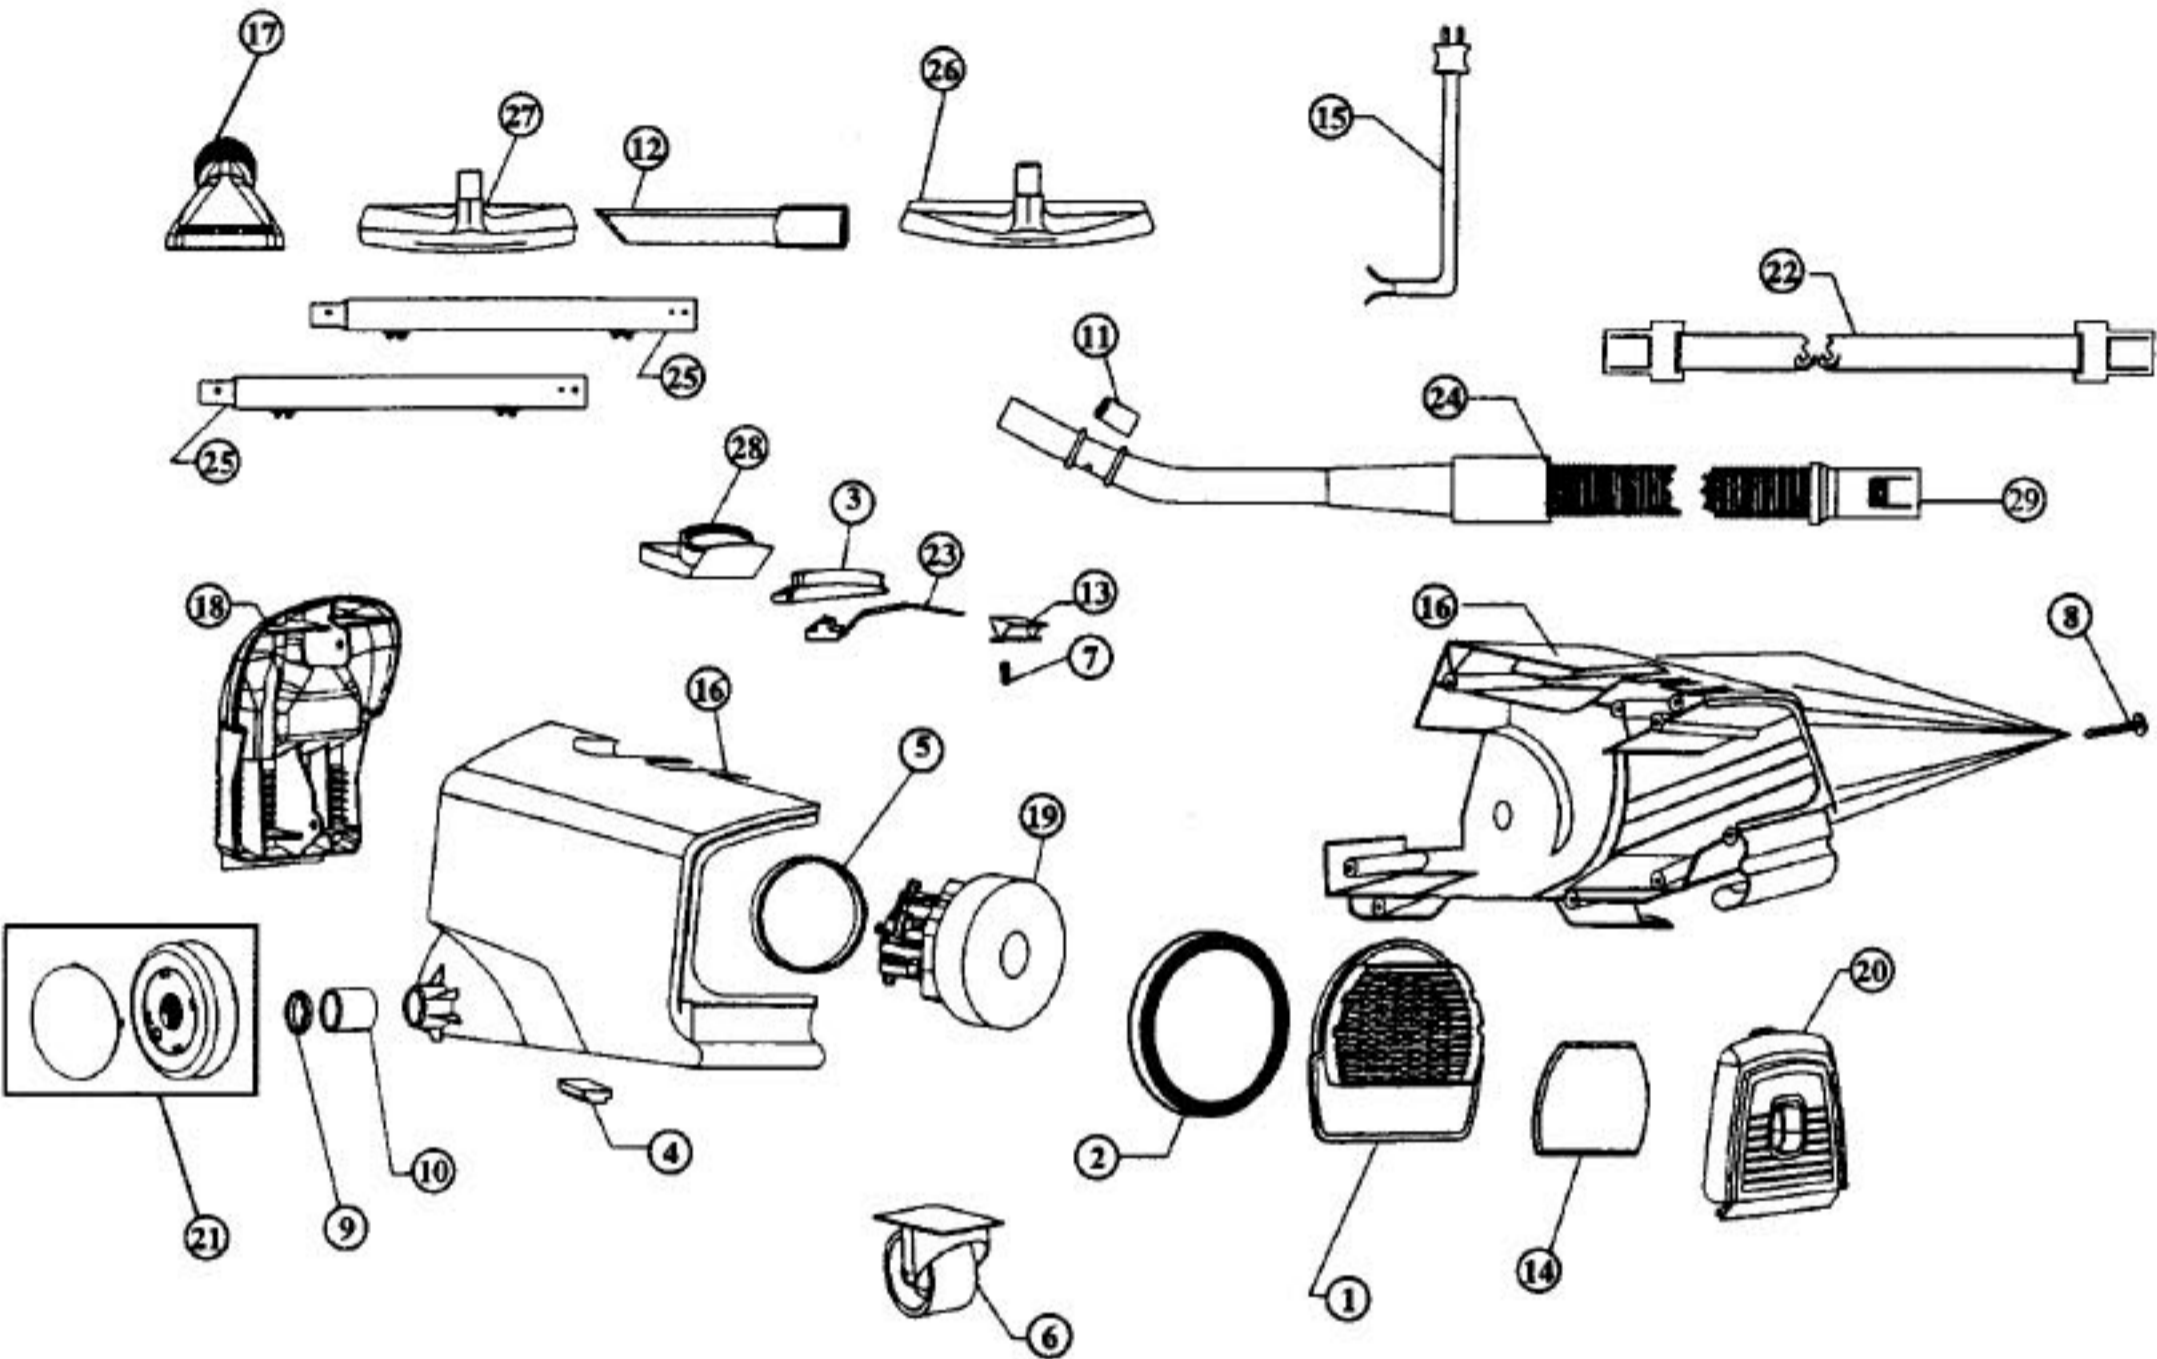

Models: 082023, 2037, 2060

- 1.....R-200110.....Grill, motor support
- 2.....R-200121.....Gasket, motor
- 3.....R-200130.....Switch actuator
- 4.....R-200135.....Release, cord
- 5.....R-200150.....Gasket, field
- 6.....NLA.....Caster
- 7.....R-200175.....Spring, door latch
- 8.....R-250100.....Screw, body
- 9.....R-260100.....Washer, felt
- 10.....R-265100.....Sleeve, wheel
- 11.....R-300458.....Bleed Valve
- 12.....R-320801.....Crevice Tool
- 13.....NLA.....Latch, door, black
- 14.....NLA.....Filter, 082023, 2037
- 14.....NLA.....Filter, 2060
- 15.....R-999120.....Power Cord, 20 ft, 082023, 2037
- 15.....R-999125.....Power Cord, 25 ft, 2060
- 16.....R-001073.....Housing Assy, red
- 16.....R-200107.....Housing Assy

- 17.....R-920215.....2 in 1 Tool
- 18.....R-215090.....Tool Caddy Assy
- 19.....R-303332.....Motor
- 20.....R-200105.....Door, gasket & pin assy
- 21.....R-200115.....Wheel & Hubcap Assy
- 22.....R-200319.....Carrying Strap Assy
- 23.....R-201170.....Switch Assy
- 24.....R-200284.....Hose Assy, 2023, 2037
- 24.....R-300485.....Hose Assy, 2060
- 25.....R-210325.....Wand Assy, 082023
- 25.....R-4028036.....Wand Assy, 2037
- 25.....R-310478.....Wand, 2060
- 26.....R-200122.....11" Floor Brush, 2023
- 26.....R-205033.....11" Floor Brush, 2060
- 27.....NLA.....10" Floor Brush, natural bristles, 2060
- 27.....NLA.....10" Floor Brush, natural bristles, 2037
- 28.....R-210307.....Plug Housing, 082023, 2060
- 29.....R-255100.....Hose Connector