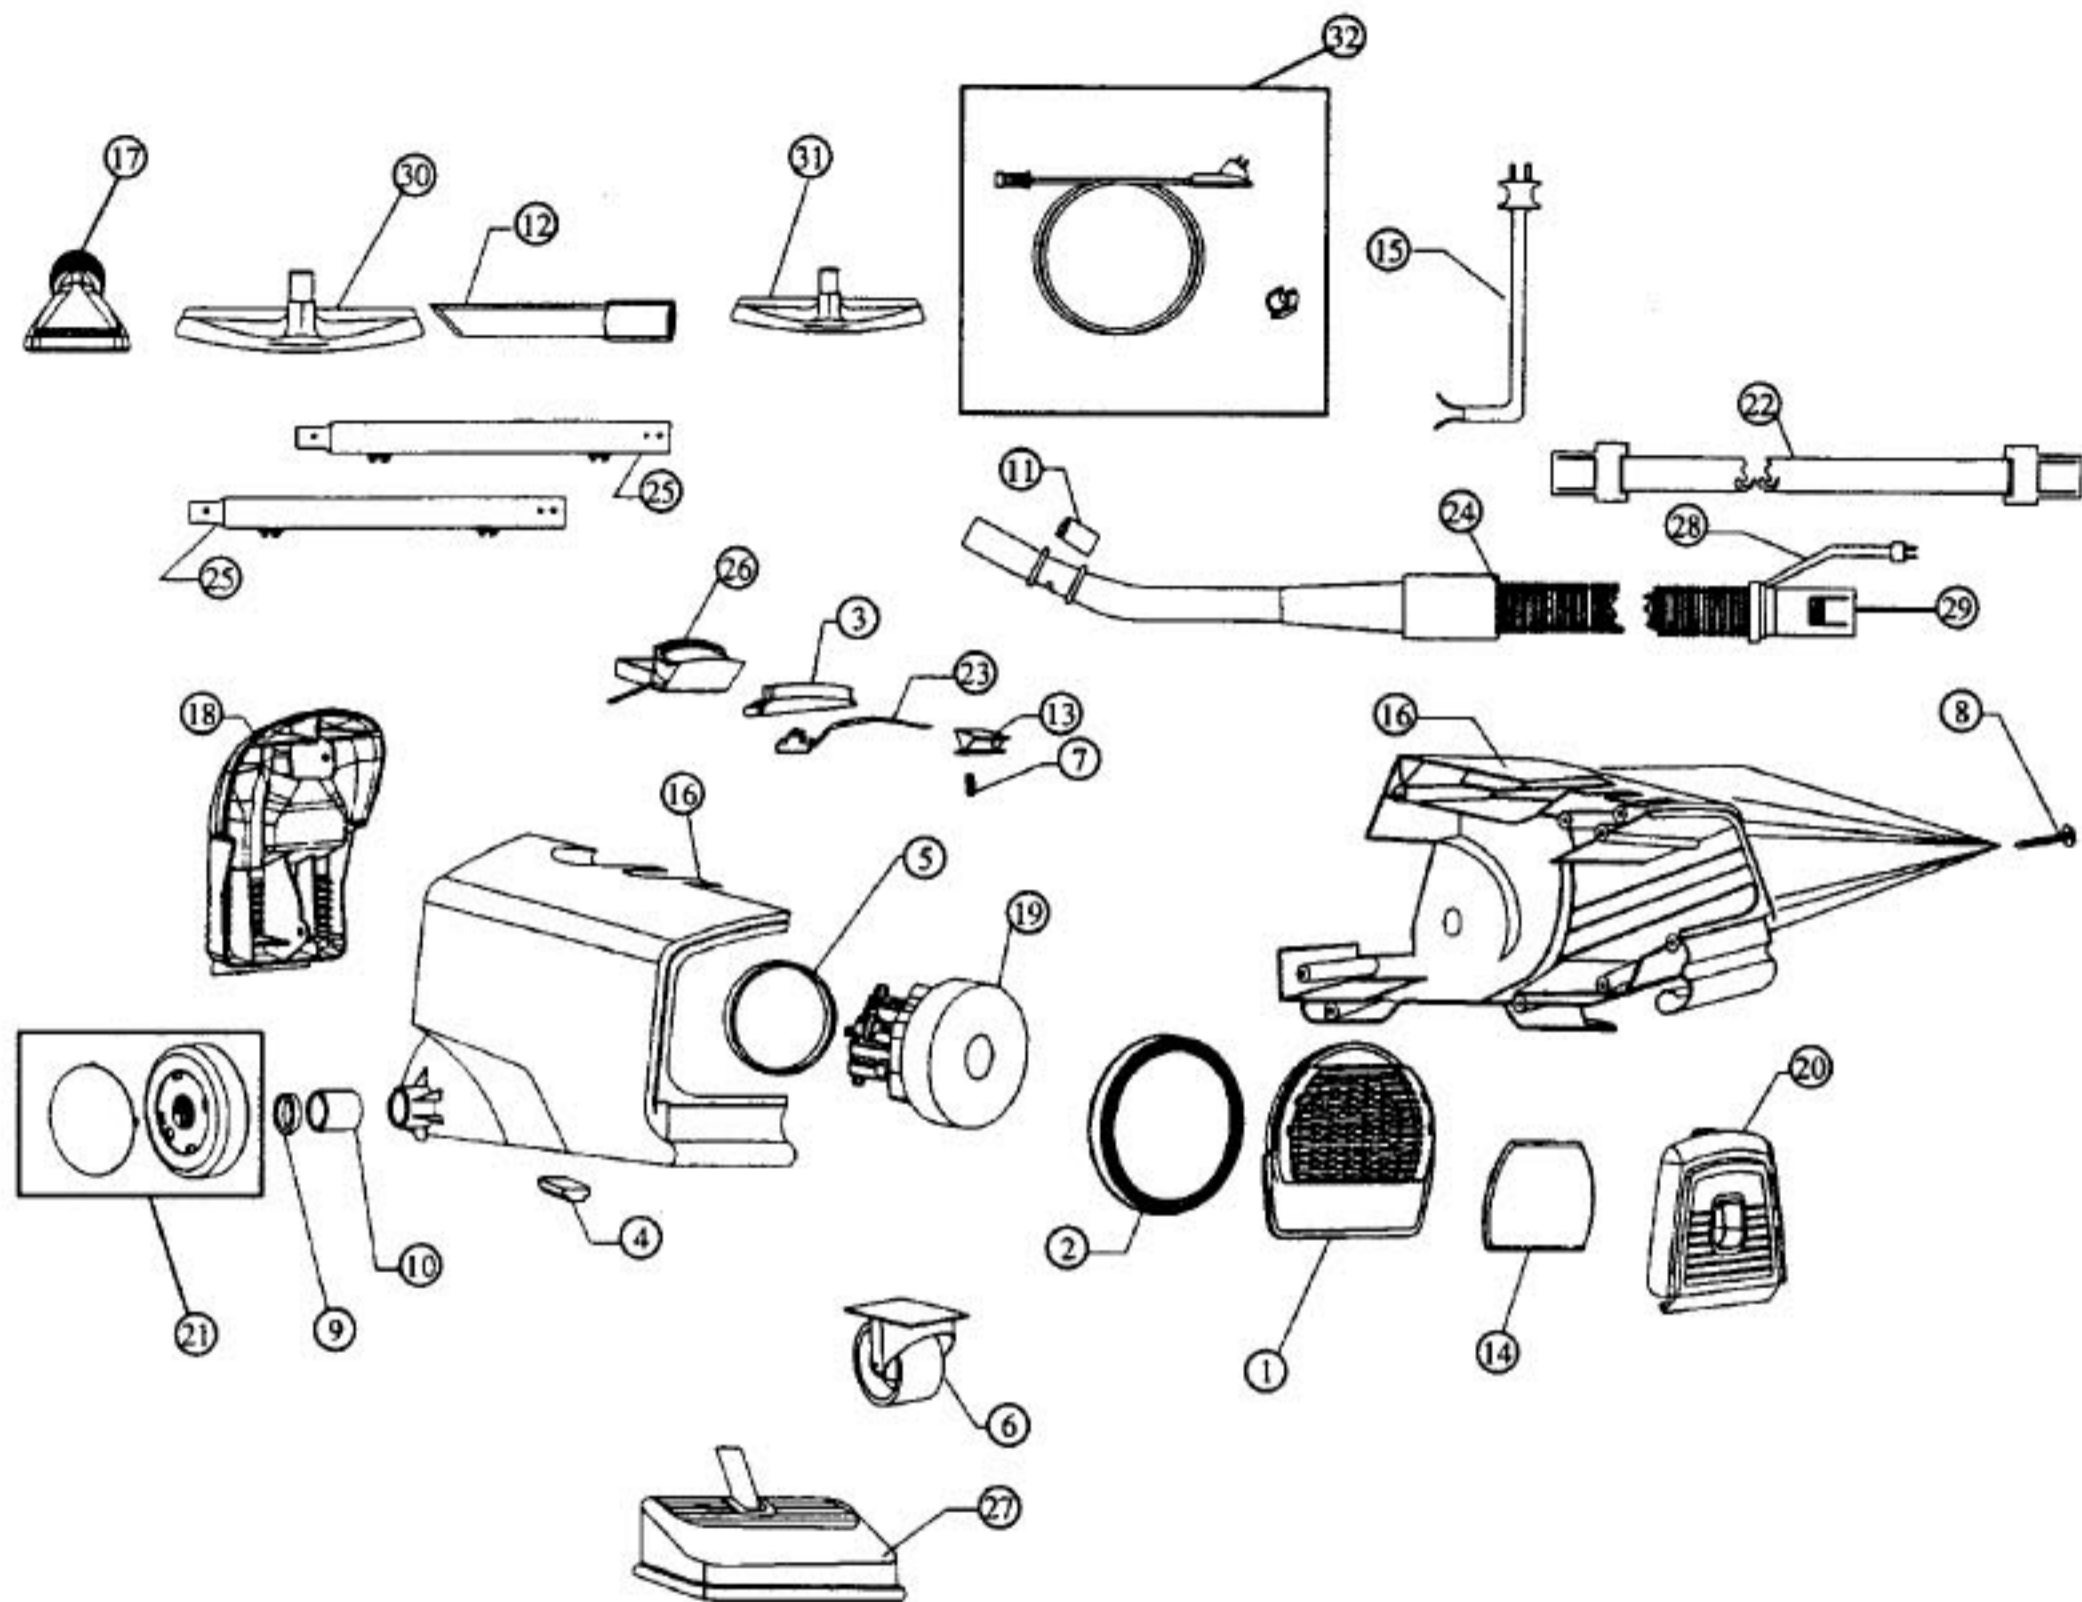

Models: 082123, 2155, 2160, 2165

- | | | | |
|------------------------|-------------------------------------|------------------------|---------------------------------------|
| 1..... R-200110..... | Grill, motor support | 19..... R-303332 | Motor |
| 2..... R-200121 | Gasket, motor | 20..... R-200105 | Door, gasket & pin assy |
| 3..... R-200130 | Switch | 21..... R-200115..... | Wheel & Hubcap Assy |
| 4..... R-200135 | Release, cord | 22..... R-200319 | Carrying Strap Assy |
| 5..... R-200150 | Gasket, field | 23..... R-201170..... | Switch Assy |
| 6..... NLA | Caster | 24..... R-200284 | Hose Assy, 082123 |
| 7..... R-200175 | Spring, door latch | 24..... R-311420..... | Hose Assy, electric, 2155, 2160, 2165 |
| 8..... R-250100 | Screw, body | 25..... R-210325 | Wand Assy, 082123 |
| 9..... R-260100 | Washer, felt | 25..... R-310478 | Wand Assy, 2155, 2160, 2165 |
| 10..... R-265100 | Sleeve, wheel | 26..... R-210307 | Plug Housing Assy |
| 11..... R-300458 | Bleed Valve | 27..... R-10300A..... | Power Nozzle Assy, 2165 |
| 12..... R-320801 | Crevice Tool | 27..... R-210300 | Power Nozzle Assy, 082123 |
| 13..... NLA | Latch, door | 27..... R-311301..... | Power Nozzle Assy, 2155 |
| 14..... NLA | Filter | 27..... R-11301L..... | Power Nozzle Assy, 2160 |
| 15..... R-999120 | Power Cord, 20 ft, 082123 | 28..... R-210315 | Pigtail, 2155, 2160, 2165 |
| 15..... R-999125 | Power Cord, 25 ft, 2155, 2160, 2165 | 29..... R-255100 | Hose Connector |
| 16..... R-200107 | Housing Assy, red | 30..... R-097682 | 10" Floor Tool, 2160, 2165 |
| 16..... R-001073 | Housing Assy, black | 31..... R-098584 | Upholstery Tool, 2160 |
| 17..... R-920215 | 2 in 1 Tool | 32..... R-082425 | HoseClip / Line Cord Assy, 082123 |
| 18..... R-215090 | Tool Caddy Assy | | |