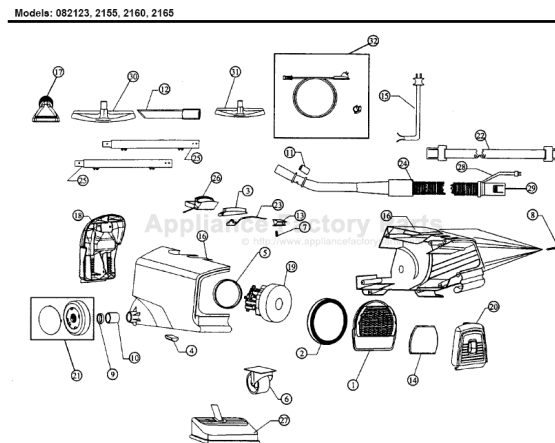

# Royal 082155 Owner's Manual

[Shop genuine replacement parts for Royal 082155](#)

[Find Your Royal Vacuum Cleaner Parts - Select From 772 Models](#)

----- Manual continues below -----

# ROYAL

Models: 082123, 2155, 2160, 2165

- 1..... R-200110..... Grill, motor support
- 2..... R-200121..... Gasket, motor
- 3..... R-200130..... Switch
- 4..... R-200135..... Release, cord
- 5..... R-200150..... Gasket, field
- 6..... NLA..... Caster