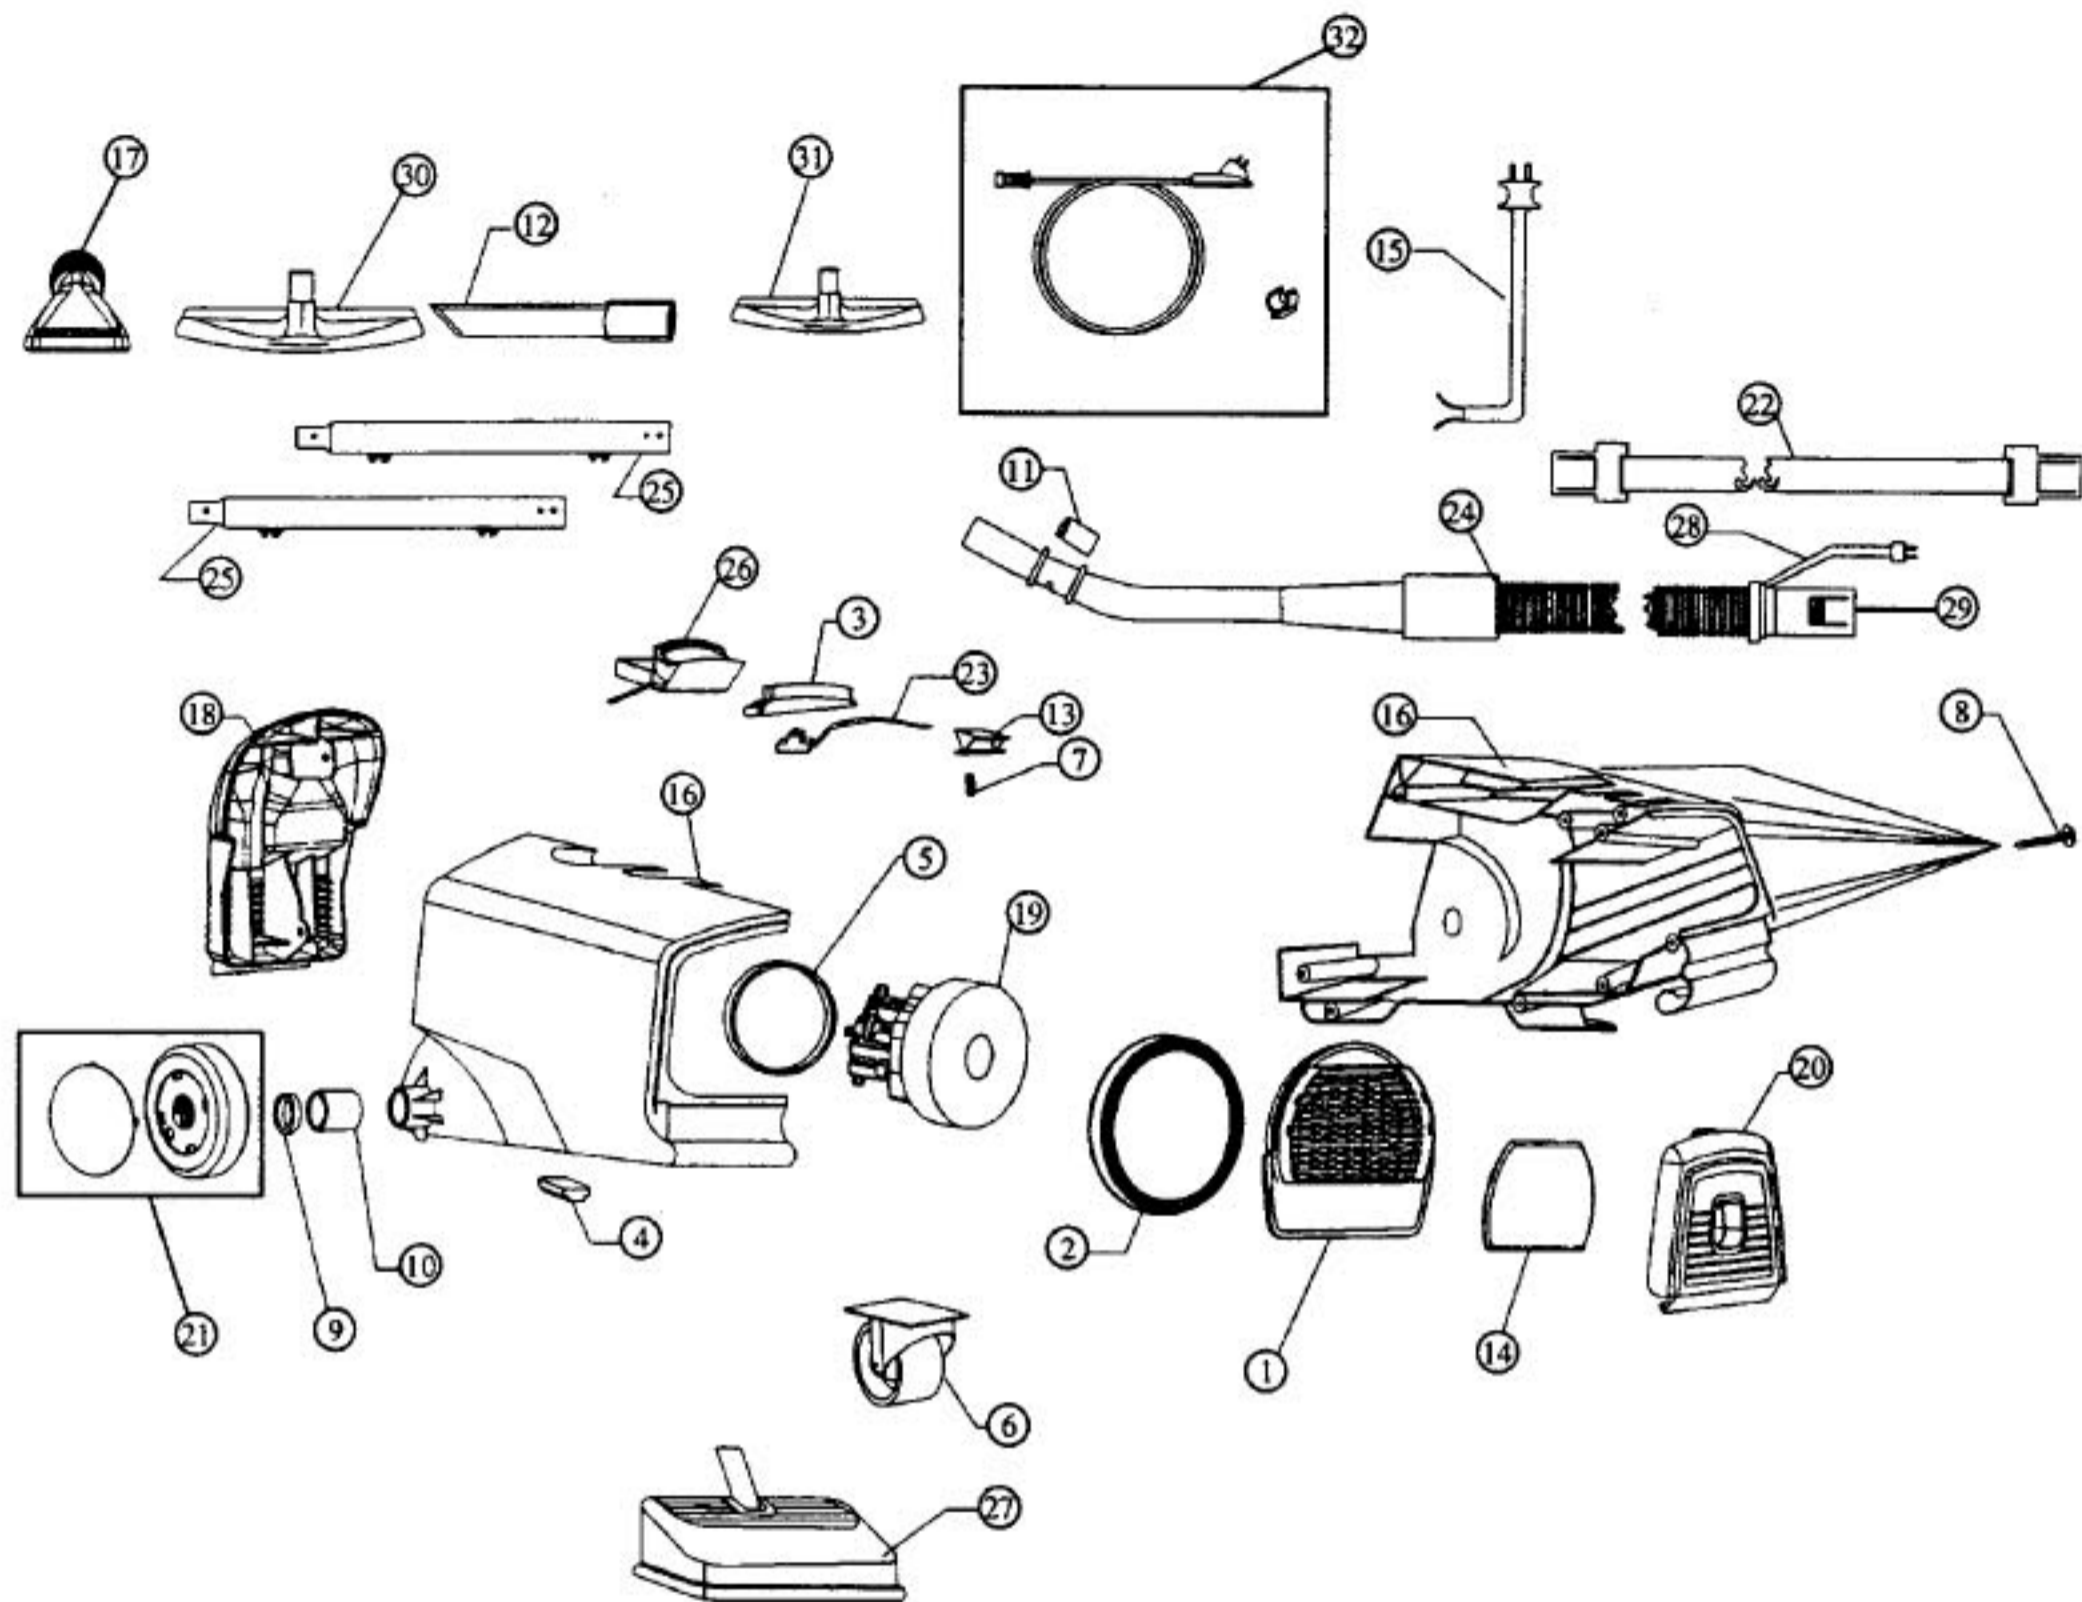

Models: 082123, 2155, 2160, 2165

- | | | | |
|------------------------|-------------------------------------|------------------------|---------------------------------------|
| 1..... R-200110..... | Grill, motor support | 19..... R-303332 | Motor |
| 2..... R-200121 | Gasket, motor | 20..... R-200105 | Door, gasket & pin assy |
| 3..... R-200130 | Switch | 21..... R-200115..... | Wheel & Hubcap Assy |
| 4..... R-200135 | Release, cord | 22..... R-200319 | Carrying Strap Assy |
| 5..... R-200150 | Gasket, field | 23..... R-201170..... | Switch Assy |
| 6..... NLA | Caster | 24..... R-200284 | Hose Assy, 082123 |
| 7..... R-200175 | Spring, door latch | 24..... R-311420..... | Hose Assy, electric, 2155, 2160, 2165 |
| 8..... R-250100 | Screw, body | 25..... R-210325 | Wand Assy, 082123 |
| 9..... R-260100 | Washer, felt | 25..... R-310478 | Wand Assy, 2155, 2160, 2165 |
| 10..... R-265100 | Sleeve, wheel | 26..... R-210307 | Plug Housing Assy |
| 11..... R-300458 | Bleed Valve | 27..... R-10300A..... | Power Nozzle Assy, 2165 |
| 12..... R-320801 | Crevice Tool | 27..... R-210300 | Power Nozzle Assy, 082123 |
| 13..... NLA | Latch, door | 27..... R-311301..... | Power Nozzle Assy, 2155 |
| 14..... NLA | Filter | 27..... R-11301L..... | Power Nozzle Assy, 2160 |
| 15..... R-999120 | Power Cord, 20 ft, 082123 | 28..... R-210315 | Pigtail, 2155, 2160, 2165 |
| 15..... R-999125 | Power Cord, 25 ft, 2155, 2160, 2165 | 29..... R-255100 | Hose Connector |
| 16..... R-200107 | Housing Assy, red | 30..... R-097682 | 10" Floor Tool, 2160, 2165 |
| 16..... R-001073 | Housing Assy, black | 31..... R-098584 | Upholstery Tool, 2160 |
| 17..... R-920215 | 2 in 1 Tool | 32..... R-082425 | HoseClip / Line Cord Assy, 082123 |
| 18..... R-215090 | Tool Caddy Assy | | |