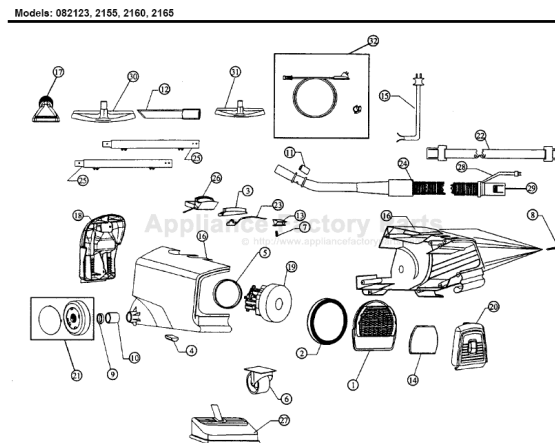

This Owner's Manual is provided and hosted by [Appliance Factory Parts](#).

Royal 082160 Owner's Manual

[Shop genuine replacement parts for Royal 082160](#)

[Find Your Royal Vacuum Cleaner Parts - Select From 772 Models](#)

----- Manual continues below -----

ROYAL

Models: 082123, 2155, 2160, 2165

- 1..... R-200110..... Grill, motor support
- 2..... R-200121..... Gasket, motor
- 3..... R-200130..... Switch
- 4..... R-200135..... Release, cord
- 5..... R-200150..... Gasket, field
- 6..... NLA..... Caster

- 19..... R-303332..... Motor
- 20..... R-200105..... Door, gas
- 21..... R-200115..... Wheel & l
- 22..... R-200319..... Carrying s
- 23..... R-201170..... Switch As
- 24..... R-200284..... Hose Ass