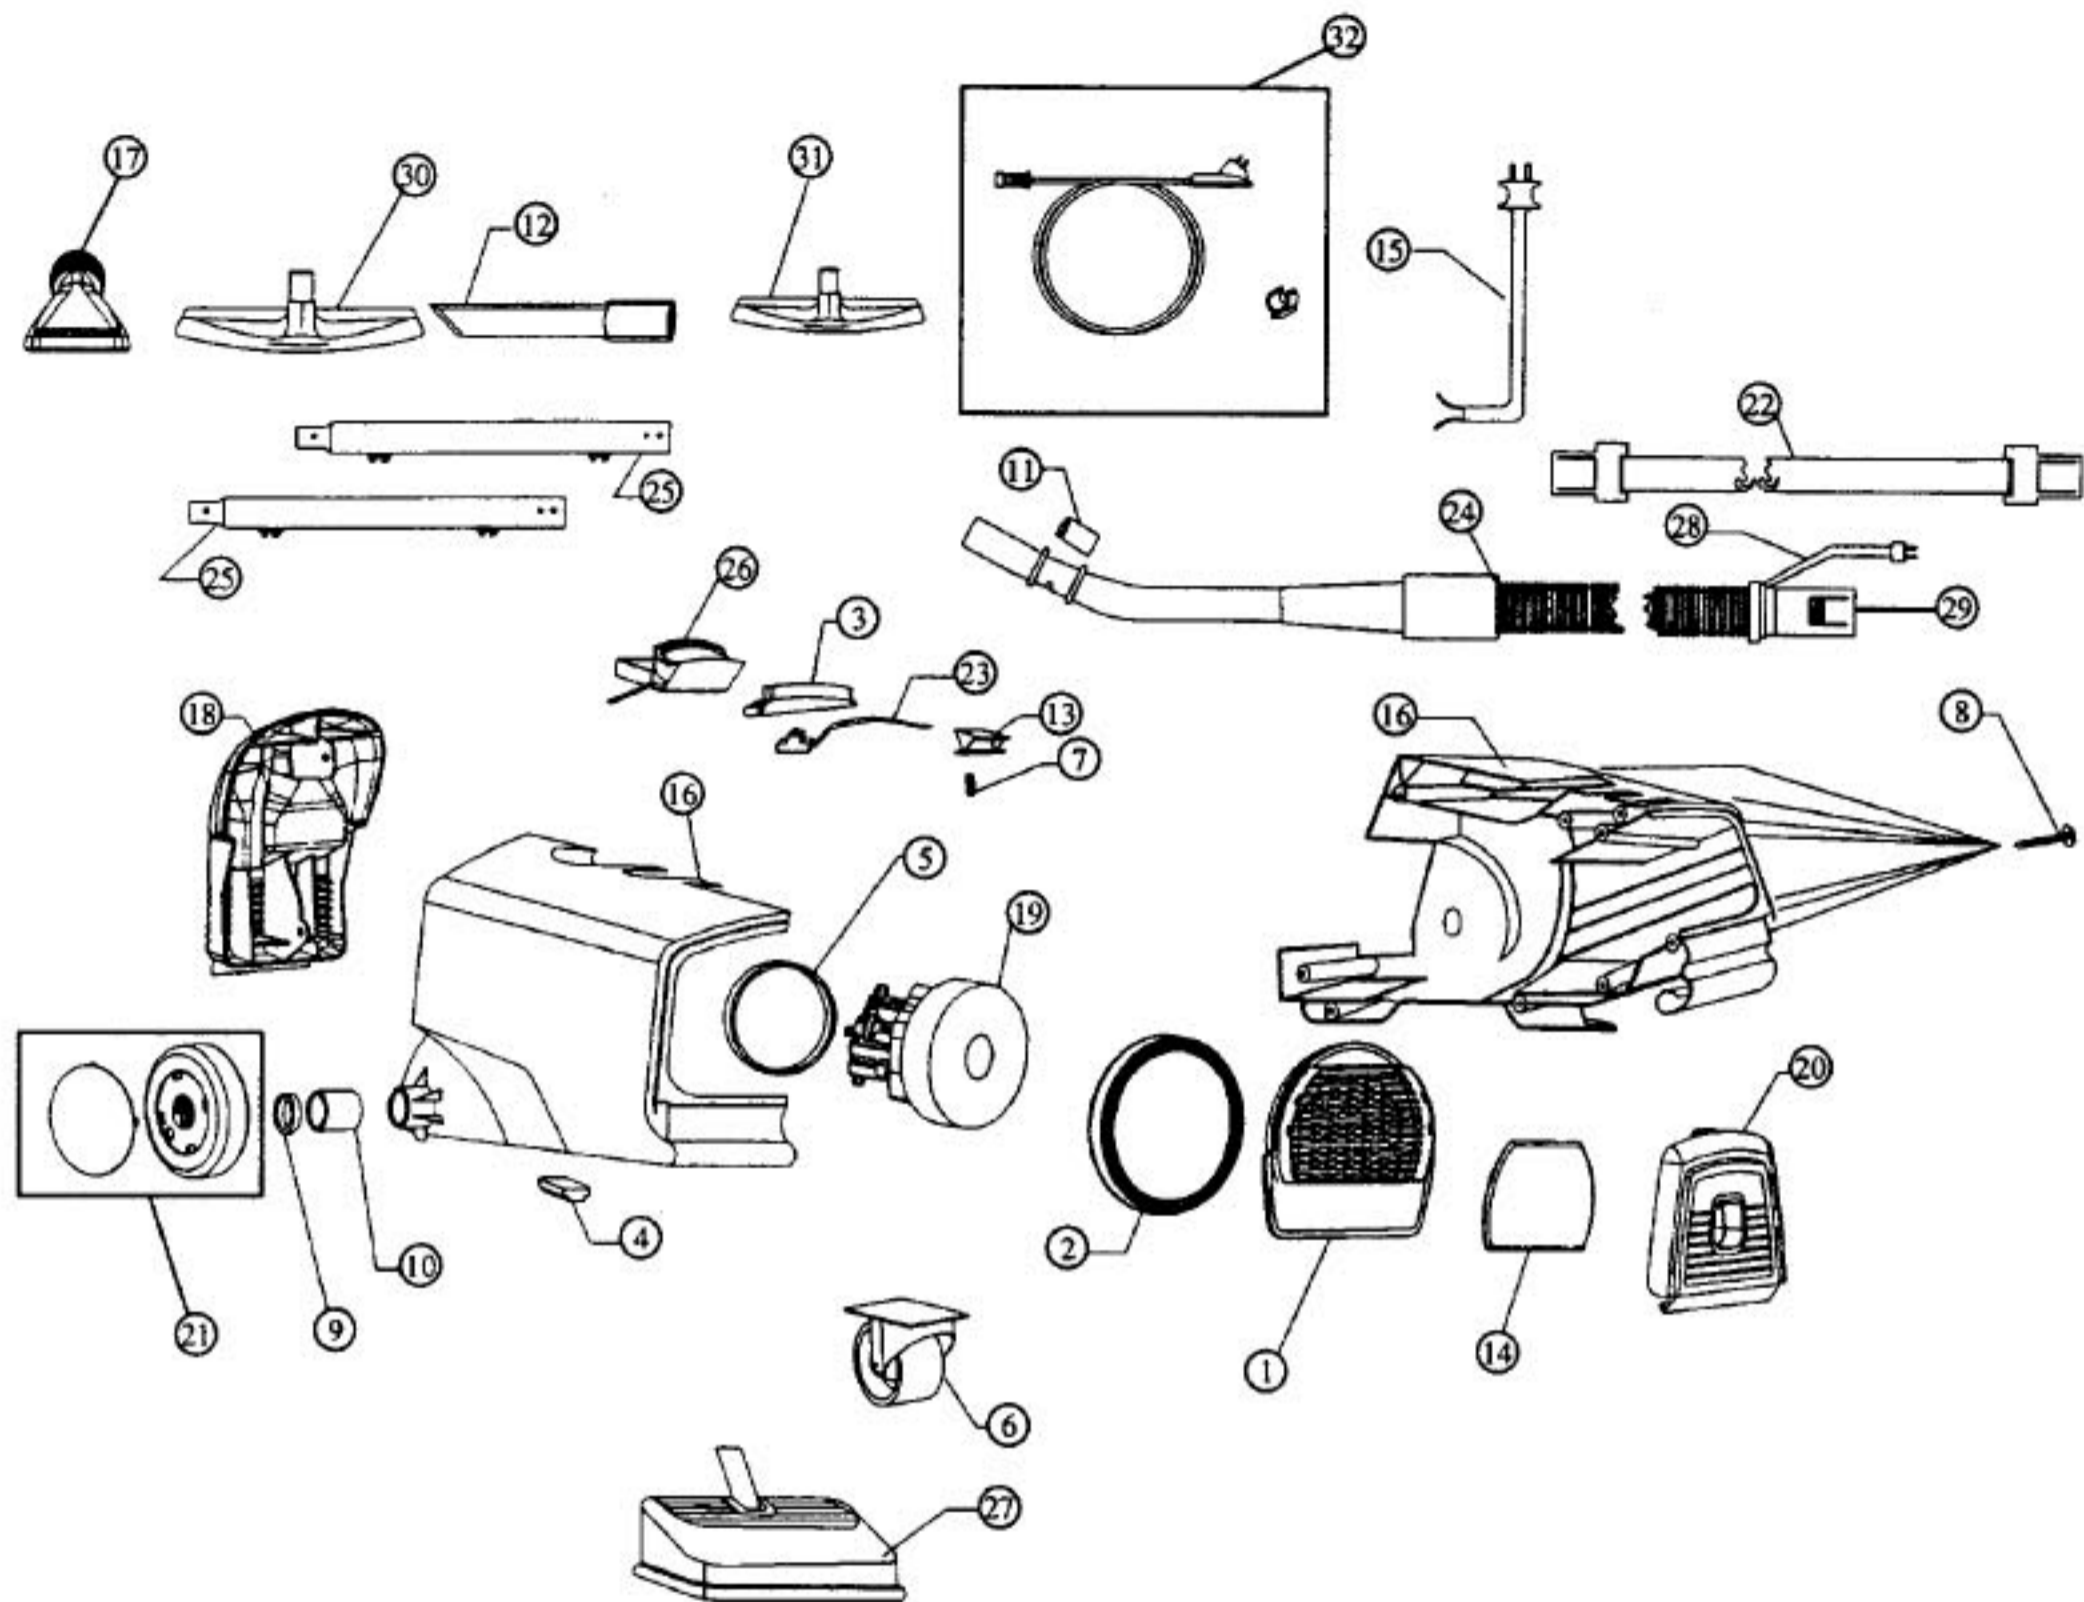

Models: 082123, 2155, 2160, 2165

- | | | |
|---------|---------------|---------------------------------------|
| 1..... | R-200110..... | Grill, motor support |
| 2..... | R-200121..... | Gasket, motor |
| 3..... | R-200130..... | Switch |
| 4..... | R-200135..... | Release, cord |
| 5..... | R-200150..... | Gasket, field |
| 6..... | NLA..... | Caster |
| 7..... | R-200175..... | Spring, door latch |
| 8..... | R-250100..... | Screw, body |
| 9..... | R-260100..... | Washer, felt |
| 10..... | R-265100..... | Sleeve, wheel |
| 11..... | R-300458..... | Bleed Valve |
| 12..... | R-320801..... | Crevice Tool |
| 13..... | NLA..... | Latch, door |
| 14..... | NLA..... | Filter |
| 15..... | R-999120..... | Power Cord, 20 ft, 082123 |
| 15..... | R-999125..... | Power Cord, 25 ft, 2155, 2160, 2165 |
| 16..... | R-200107..... | Housing Assy, red |
| 16..... | R-001073..... | Housing Assy, black |
| 17..... | R-920215..... | 2 in 1 Tool |
| 18..... | R-215090..... | Tool Caddy Assy |
| 19..... | R-303332..... | Motor |
| 20..... | R-200105..... | Door, gasket & pin assy |
| 21..... | R-200115..... | Wheel & Hubcap Assy |
| 22..... | R-200319..... | Carrying Strap Assy |
| 23..... | R-201170..... | Switch Assy |
| 24..... | R-200284..... | Hose Assy, 082123 |
| 24..... | R-311420..... | Hose Assy, electric, 2155, 2160, 2165 |
| 25..... | R-210325..... | Wand Assy, 082123 |
| 25..... | R-310478..... | Wand Assy, 2155, 2160, 2165 |
| 26..... | R-210307..... | Plug Housing Assy |
| 27..... | R-10300A..... | Power Nozzle Assy, 2165 |
| 27..... | R-210300..... | Power Nozzle Assy, 082123 |
| 27..... | R-311301..... | Power Nozzle Assy, 2155 |
| 27..... | R-11301L..... | Power Nozzle Assy, 2160 |
| 28..... | R-210315..... | Pigtail, 2155, 2160, 2165 |
| 29..... | R-255100..... | Hose Connector |
| 30..... | R-097682..... | 10" Floor Tool, 2160, 2165 |
| 31..... | R-098584..... | Upholstery Tool, 2160 |
| 32..... | R-082425..... | HoseClip / Line Cord Assy, 082123 |