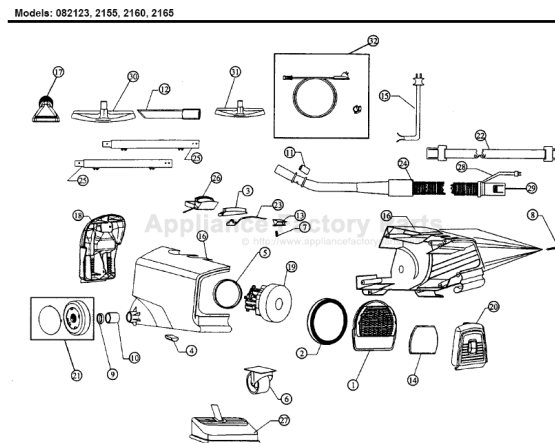

This Owner's Manual is provided and hosted by [Appliance Factory Parts](#).

Royal 082165 Owner's Manual

[Shop genuine replacement parts for Royal 082165](#)

[Find Your Royal Vacuum Cleaner Parts - Select From 772 Models](#)

----- Manual continues below -----

ROYAL

Models: 082123, 2155, 2160, 2165

- 1..... R-200110..... Grill, motor support
- 2..... R-200121..... Gasket, motor
- 3..... R-200130..... Switch
- 4..... R-200135..... Release, cord
- 5..... R-200150..... Gasket, field
- 6..... NLA..... Caster

- 19..... R-303332..... Motor
- 20..... R-200105..... Door, gas
- 21..... R-200115..... Wheel & l
- 22..... R-200319..... Carrying s
- 23..... R-201170..... Switch As
- 24..... R-200284..... Hose Ass