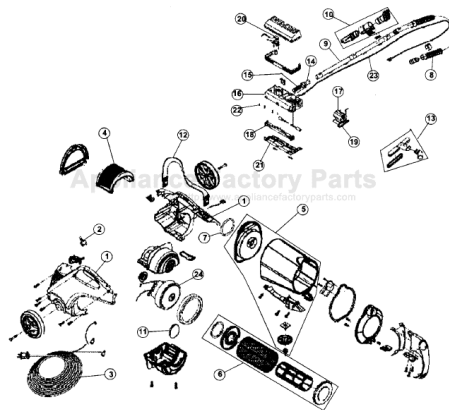

# Royal 082580 Owner's Manual

[Shop genuine replacement parts for Royal 082580](#)

Model: 082550, 082570, 082580

BREEZE VISION

[Find Your Royal Vacuum Cleaner Parts - Select From 772 Models](#)

----- Manual continues below -----

# ROYAL

Model: 082550, 082570, 082580

Index	Part No.	Description
1	R-250350J	Housing assembly (082550)
		Housing assembly (082570)
		Housing assembly (082580)

Index	Part No.	Description
12	R-200319	Carrying
13	R-097682	10" flo
14	R-210360	Pivot