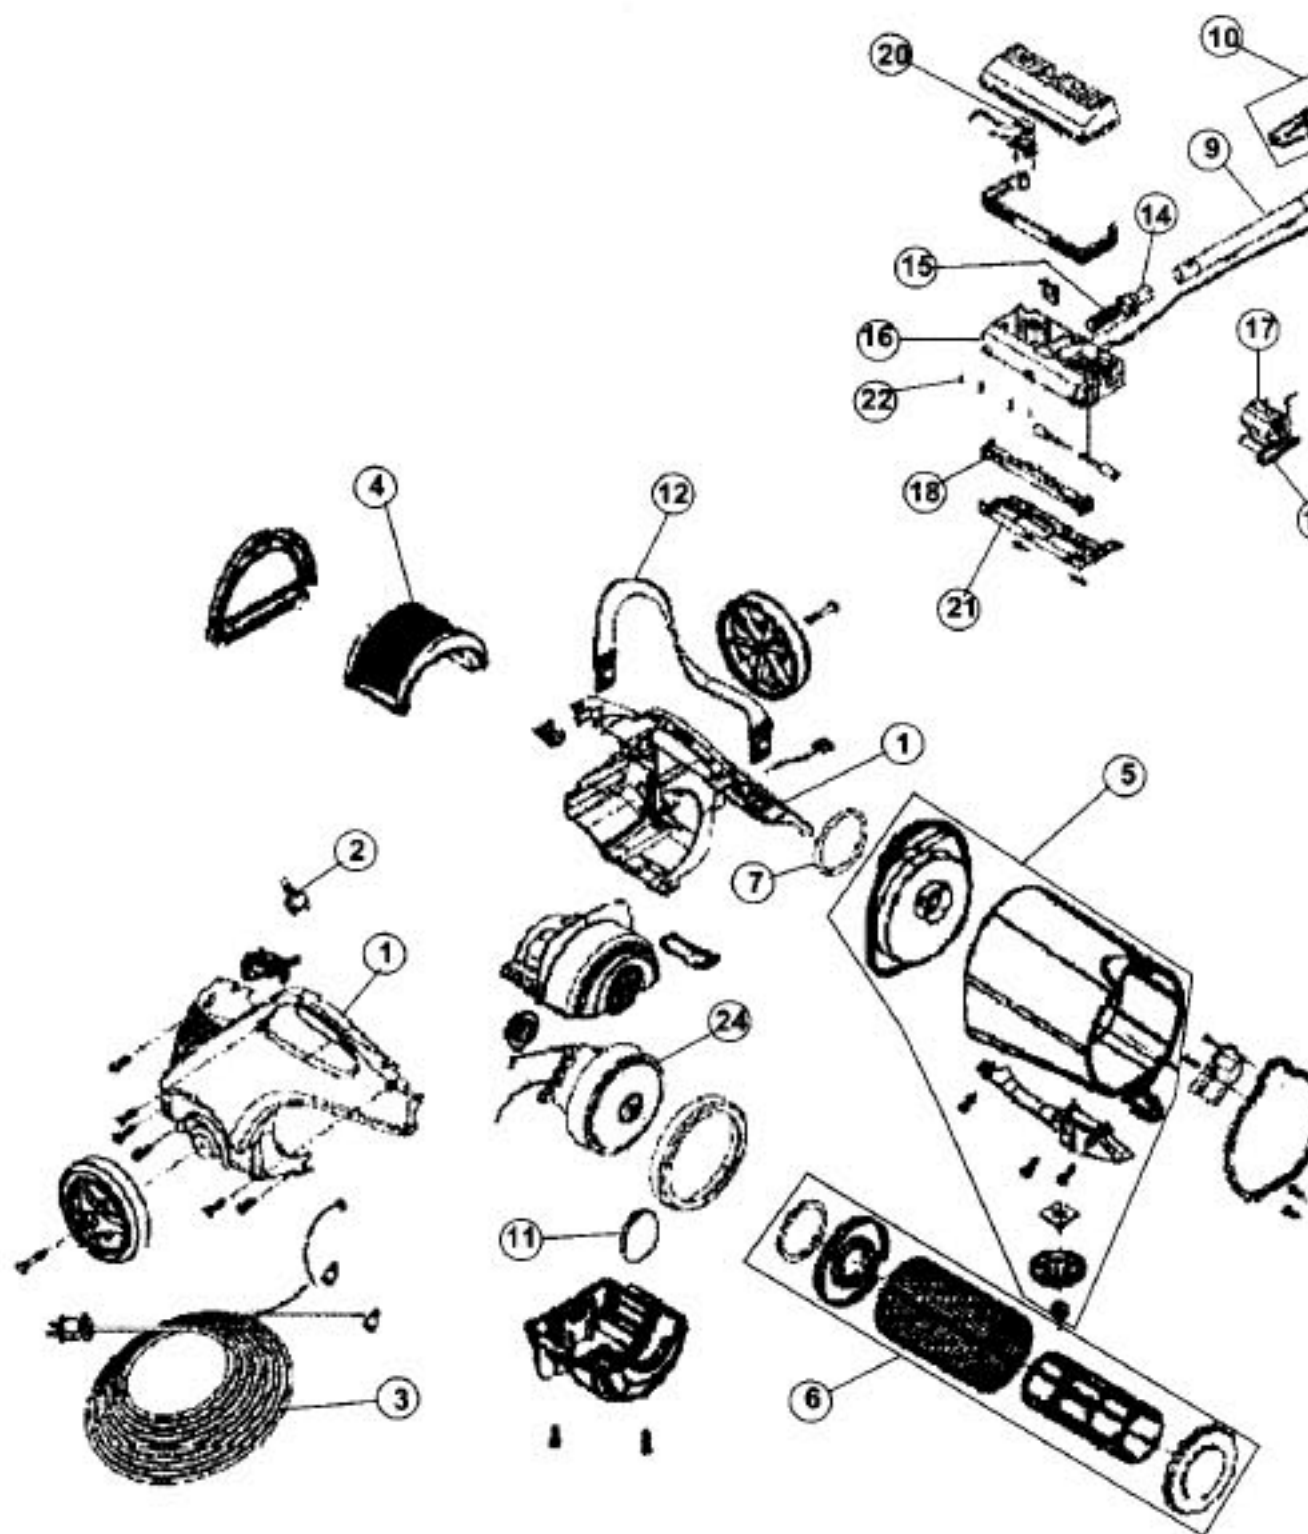

# Royal 082580 Owner's Manual

[Shop genuine replacement parts for Royal 082580](#)

Model: 082550, 082570, 082580

BREEZE VISION

[Find Your Royal Vacuum Cleaner Parts - Select From 772 Models](#)

----- Manual continues below -----

# ROYAL

Model: 082550, 082570, 082580

Index	Part No.	Description
1	R-250350J	Housing assembly (082550)
		Housing assembly (082570)
		Housing assembly (082580)

Index	Part No.	Description
12	R-200319	Carrying
13	R-097682	10" flo
14	R-210360	Pivot