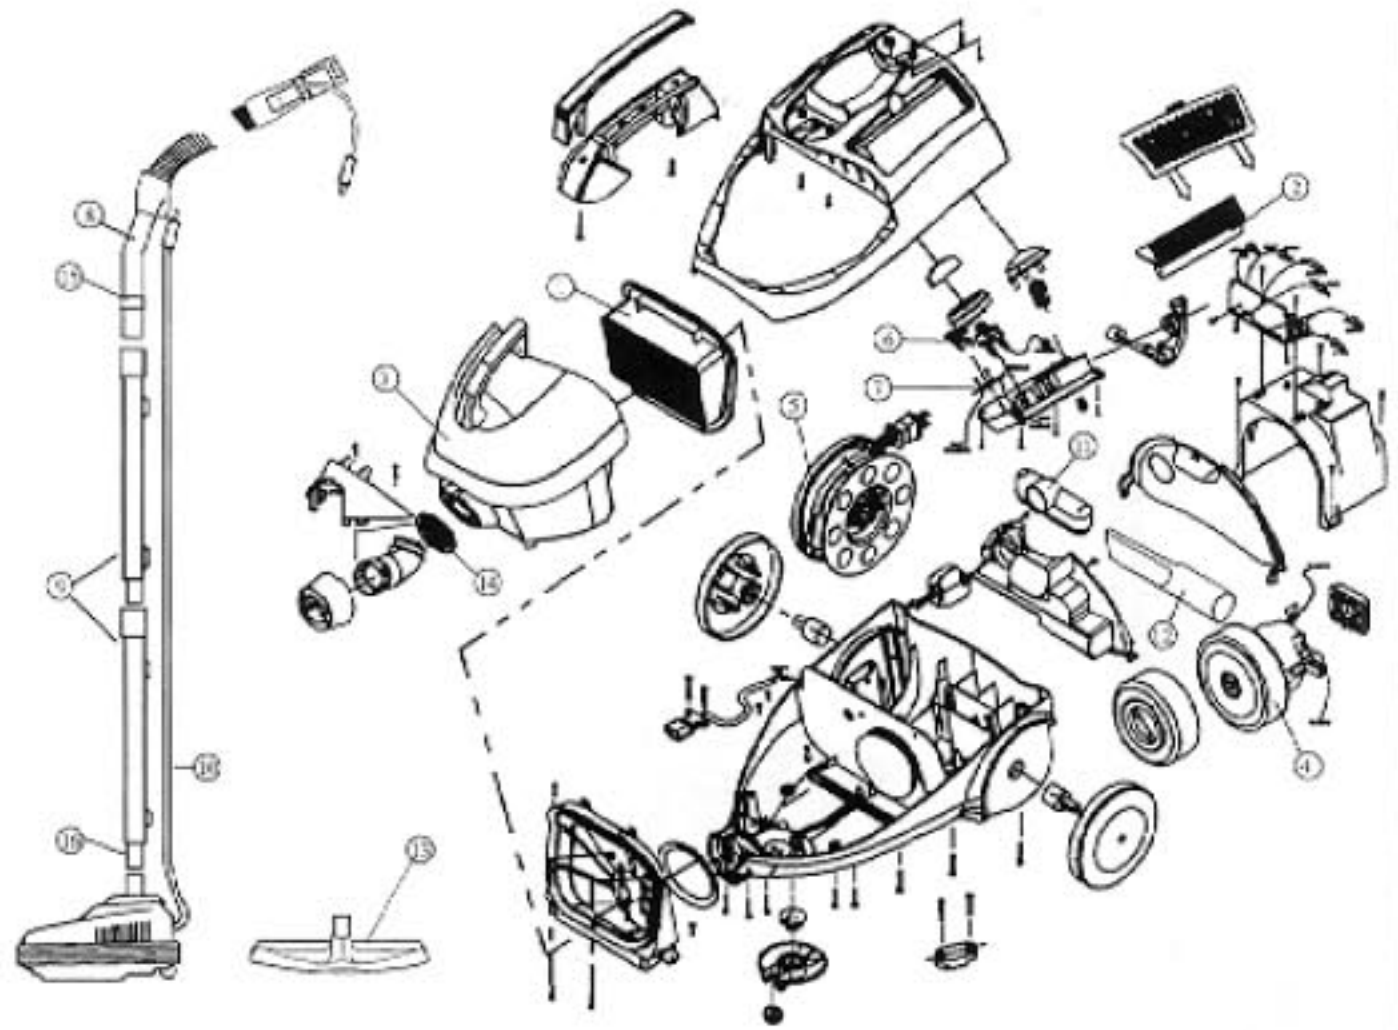

Models: 082600

- 1 ..... R-260441 ..... Pleated Filter
- 2 ..... R-260220 ..... Exhaust Filter Assy
- 3 ..... R-260400 ..... Dust Tank Assy
- 4 ..... NLA ..... Motor
- 5 ..... R-260600 ..... Cord & Rewind Assy
- 6 ..... NLA ..... Switch Assy
- 7 ..... NLA ..... Potentiometer
- 8 ..... R-260384 ..... Hose Assy, electric
- 9 ..... R-260550 ..... Wand Assy
- 10 ..... R-210315 ..... Pigtail
- 11 ..... R-260270 ..... Furniture Brush
- 12 ..... R-260280 ..... Crevice Tool
- 13 ..... R-097682 ..... Floor Brush, 10",  
..... natural bristle
- 14 ..... R-260200 ..... Inner Tube Gasket
- 15 ..... R-300458 ..... Bleed Valve
- 16 ..... R-401232 ..... Snap Button

Cord Rewind Mechanism

For Reference Only  
Order as Assembly # 5

- 1 ..... R-210360 ..... Pivot
- 2 ..... R-210365 ..... Flex Hose
- 3 ..... R-221035 ..... Nozzle Cover Assy
- 4 ..... R-210340 ..... Nozzle Base Assy
- 5 ..... R-210390 ..... Motor
- 6 ..... R-211300 ..... Brush Assy
- 7 ..... R-210395 ..... Belt, style 3, each
- 8 ..... R-210385 ..... Switch Assy
- 9 ..... R-210345 ..... Nozzle Guard Assy
- 10 ..... R-211320 ..... Screw
- 11 ..... R-211315 ..... Power Cord w/Strain Relief