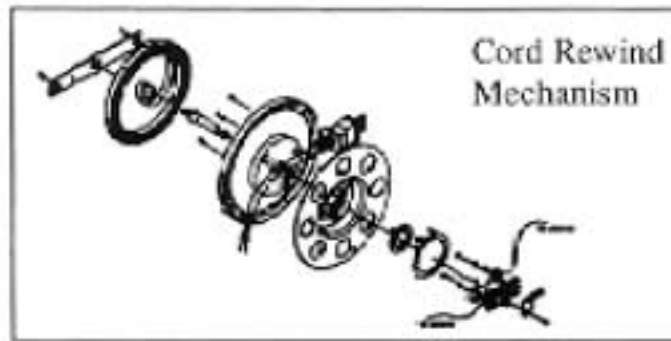

Models: 082600

- 1 ..... R-260441 ..... Pleated Filter
- 2 ..... R-260220 ..... Exhaust Filter Assy
- 3 ..... R-260400 ..... Dust Tank Assy
- 4 ..... NLA ..... Motor
- 5 ..... R-260600 ..... Cord & Rewind Assy
- 6 ..... NLA ..... Switch Assy
- 7 ..... NLA ..... Potentiometer
- 8 ..... R-260384 ..... Hose Assy, electric
- 9 ..... R-260550 ..... Wand Assy
- 10 ..... R-210315 ..... Pigtail
- 11 ..... R-260270 ..... Furniture Brush
- 12 ..... R-260280 ..... Crevice Tool
- 13 ..... R-097682 ..... Floor Brush, 10",  
..... natural bristle
- 14 ..... R-260200 ..... Inner Tube Gasket
- 15 ..... R-300458 ..... Bleed Valve
- 16 ..... R-401232 ..... Snap Button