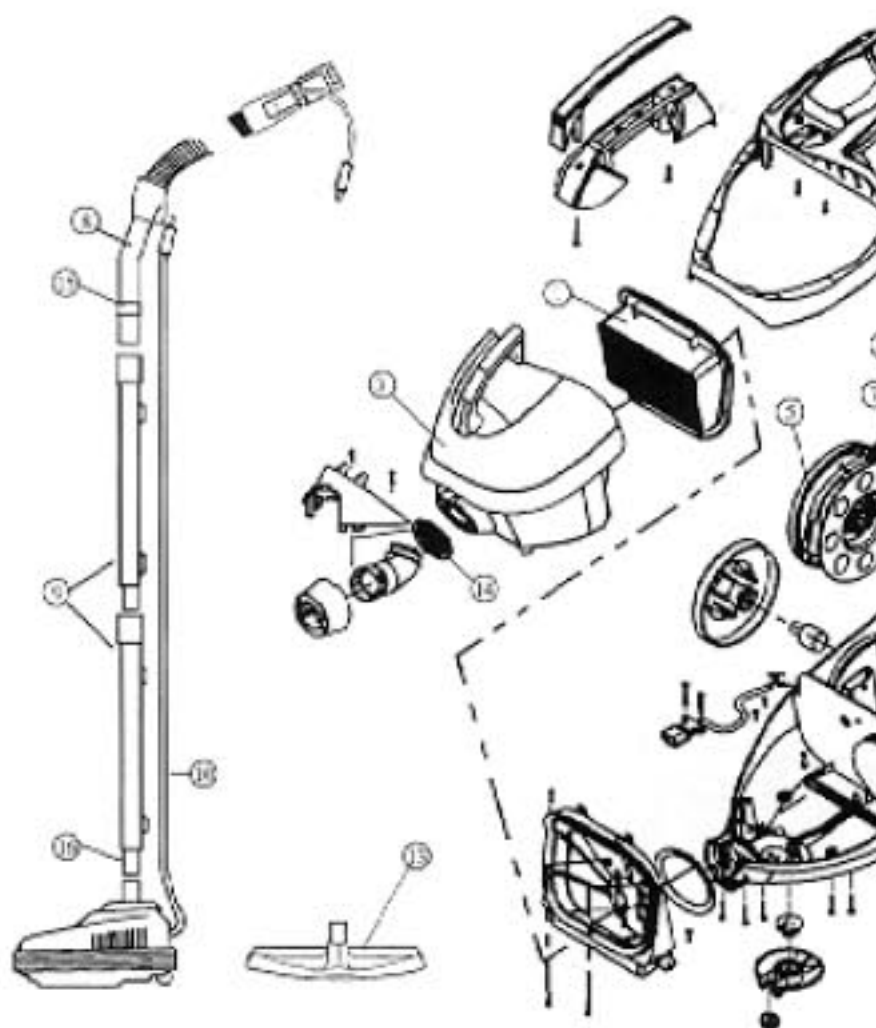

This Owner's Manual is provided and hosted by [Appliance Factory Parts](#).

Royal 082600 Owner's Manual

[Shop genuine replacement parts for Royal 082600](#)

[Find Your Royal Vacuum Cleaner Parts - Select From 772 Models](#)

----- Manual continues below -----

ROYAL

Models: 082600

- 1 R-260441 Pleated Filter
- 2 R-260220 Exhaust Filter Assy
- 3 R-260400 Dust Tank Assy
- 4 NLA Motor
- 5 R-260600 Cord & Rewind Assy
- 6 NLA Switch Assy
- 7 NLA Potentiometer
- 8 R-260384 Hose Assy, electric
- 9 R-260550 Wand Assy
- 10 R-210315 Pigtail
- 11 R-260270 Furniture Brush
- 12 R-260280 Crevice Tool
- 13 R-097682 Floor Brush, 10",
..... natural bristle
- 14 R-260200 Inner Tube Gasket
- 15 R-300458 Bleed Valve
- 16 R-401232 Snap Button