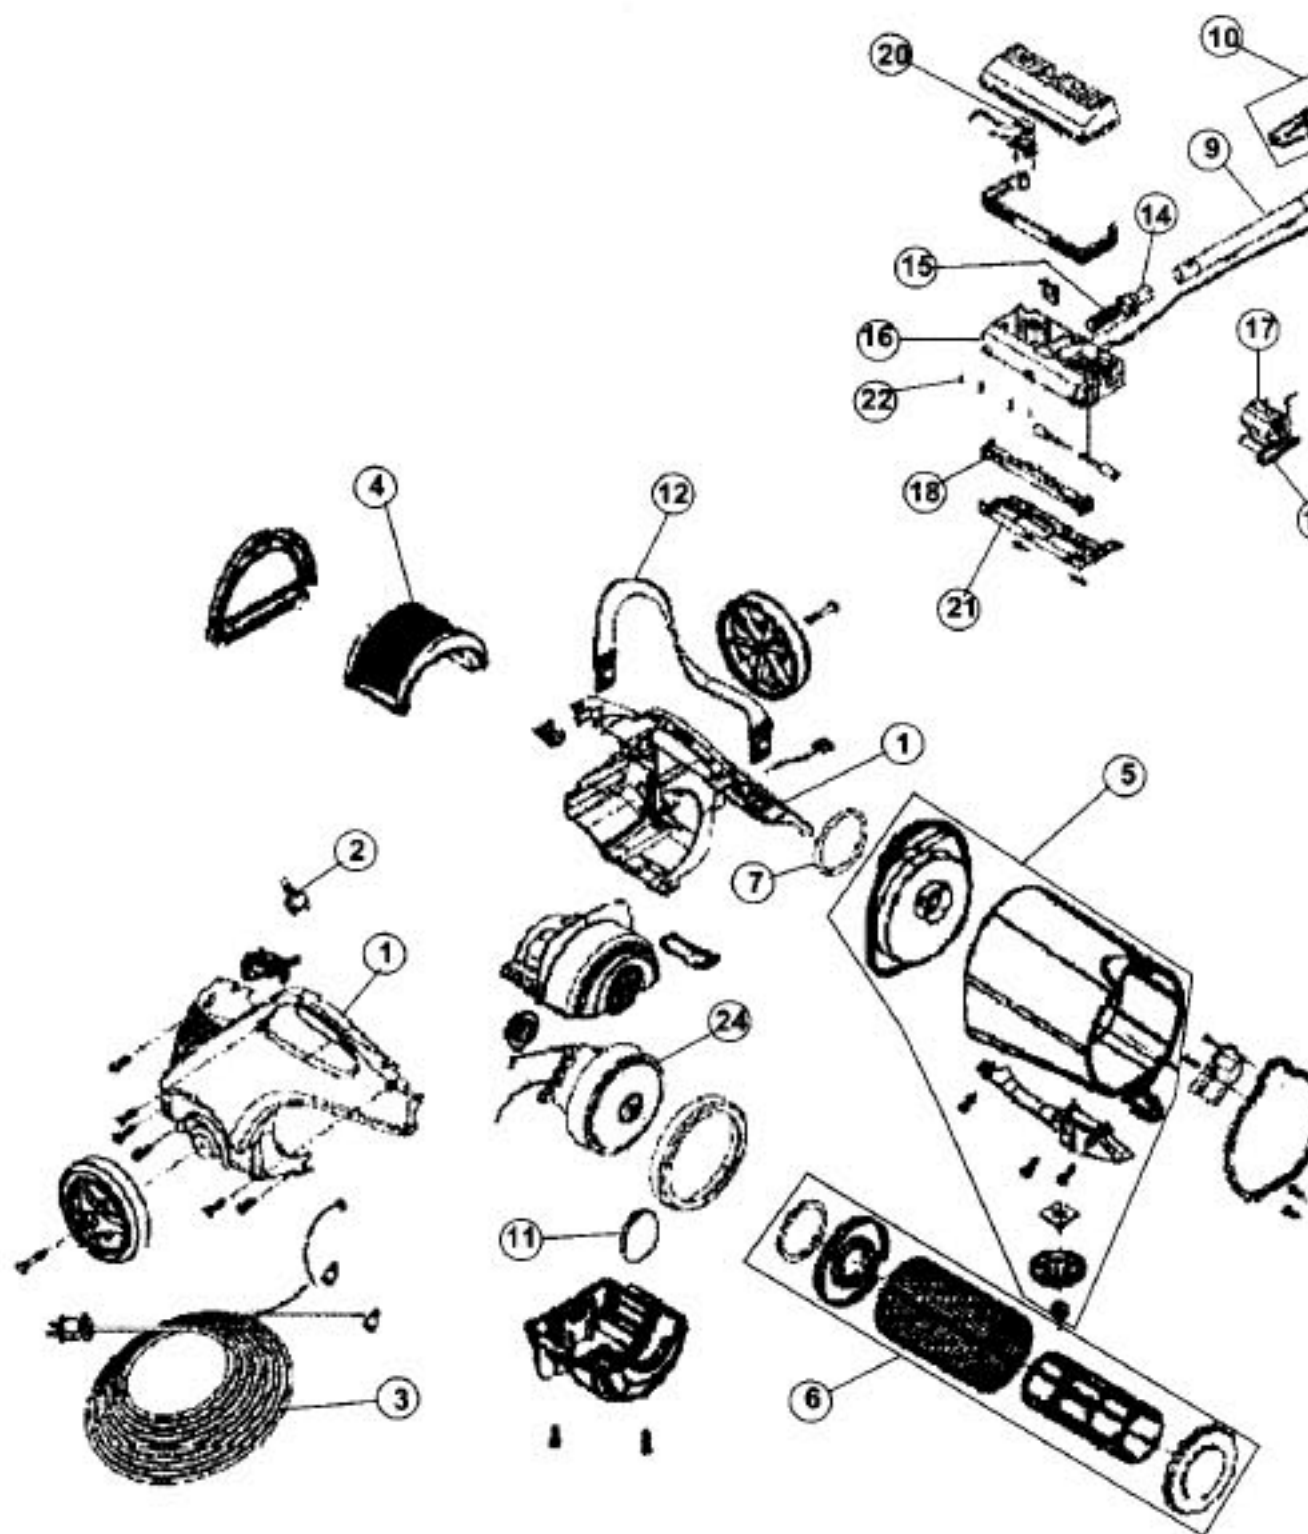

This Owner's Manual is provided and hosted by [Appliance Factory Parts](#).

Royal 082570 Owner's Manual

[Shop genuine replacement parts for Royal 082570](#)

Model: 082550, 082570, 082580

BREEZE VISION

[Find Your Royal Vacuum Cleaner Parts - Select From 772 Models](#)

----- Manual continues below -----

ROYAL

Model: 082550, 082570, 082580

Index	Part No.	Description
1	R-250350J	Housing assembly (082550)
		Housing assembly (082570)
		Housing assembly (082580)

Index	Part No.	Description
12	R-200319	Carrying wheel
13	R-097682	10" floor wheel
14	R-210360	Pivot arm