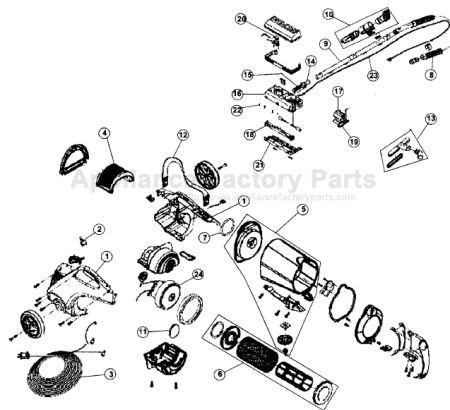

This Owner's Manual is provided and hosted by [Appliance Factory Parts](#).

Royal 082570 Owner's Manual

[Shop genuine replacement parts for Royal 082570](#)

Model: 082550, 082570, 082580

BREEZE VISION

[Find Your Royal Vacuum Cleaner Parts - Select From 772 Models](#)

----- Manual continues below -----

ROYAL

Model: 082550, 082570, 082580

Index	Part No.	Description
1	R-250350J	Housing assembly (082550)
		Housing assembly (082570)
		Housing assembly (082580)

Index	Part No.	Description
12	R-200319	Carrying wheel
13	R-097682	10" floor wheel
14	R-210360	Pivot arm