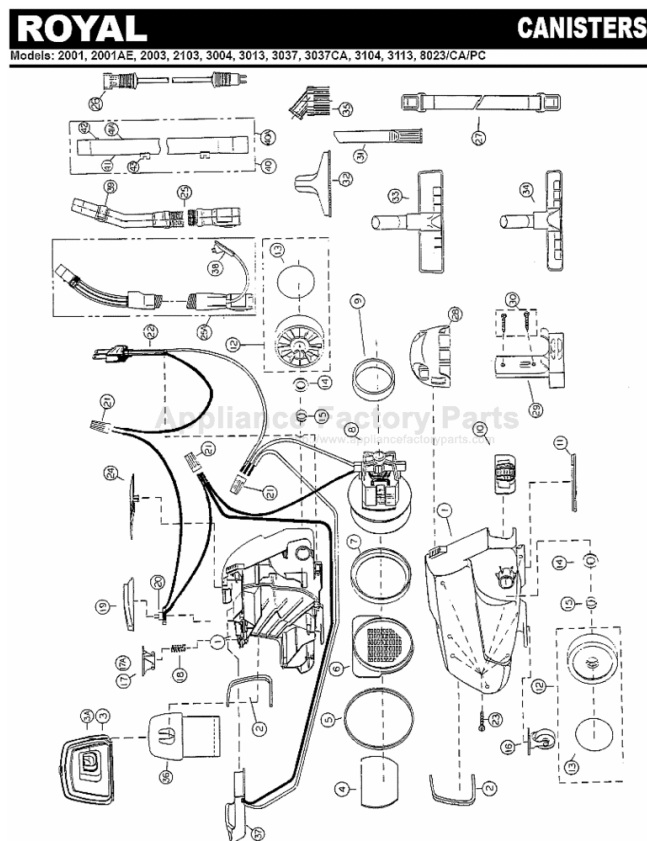

This Owner's Manual is provided and hosted by [Appliance Factory Parts](#).

Royal 2003 Owner's Manual

[Shop genuine replacement parts for Royal 2003](#)

[Find Your Royal Vacuum Cleaner Parts - Select From 772 Models](#)

----- Manual continues below -----

ROYAL

Models: 2001, 2001AE, 2003, 2103, 3004, 3013, 3037, 3037CA, 3104, 3113, 8023/CA/PC