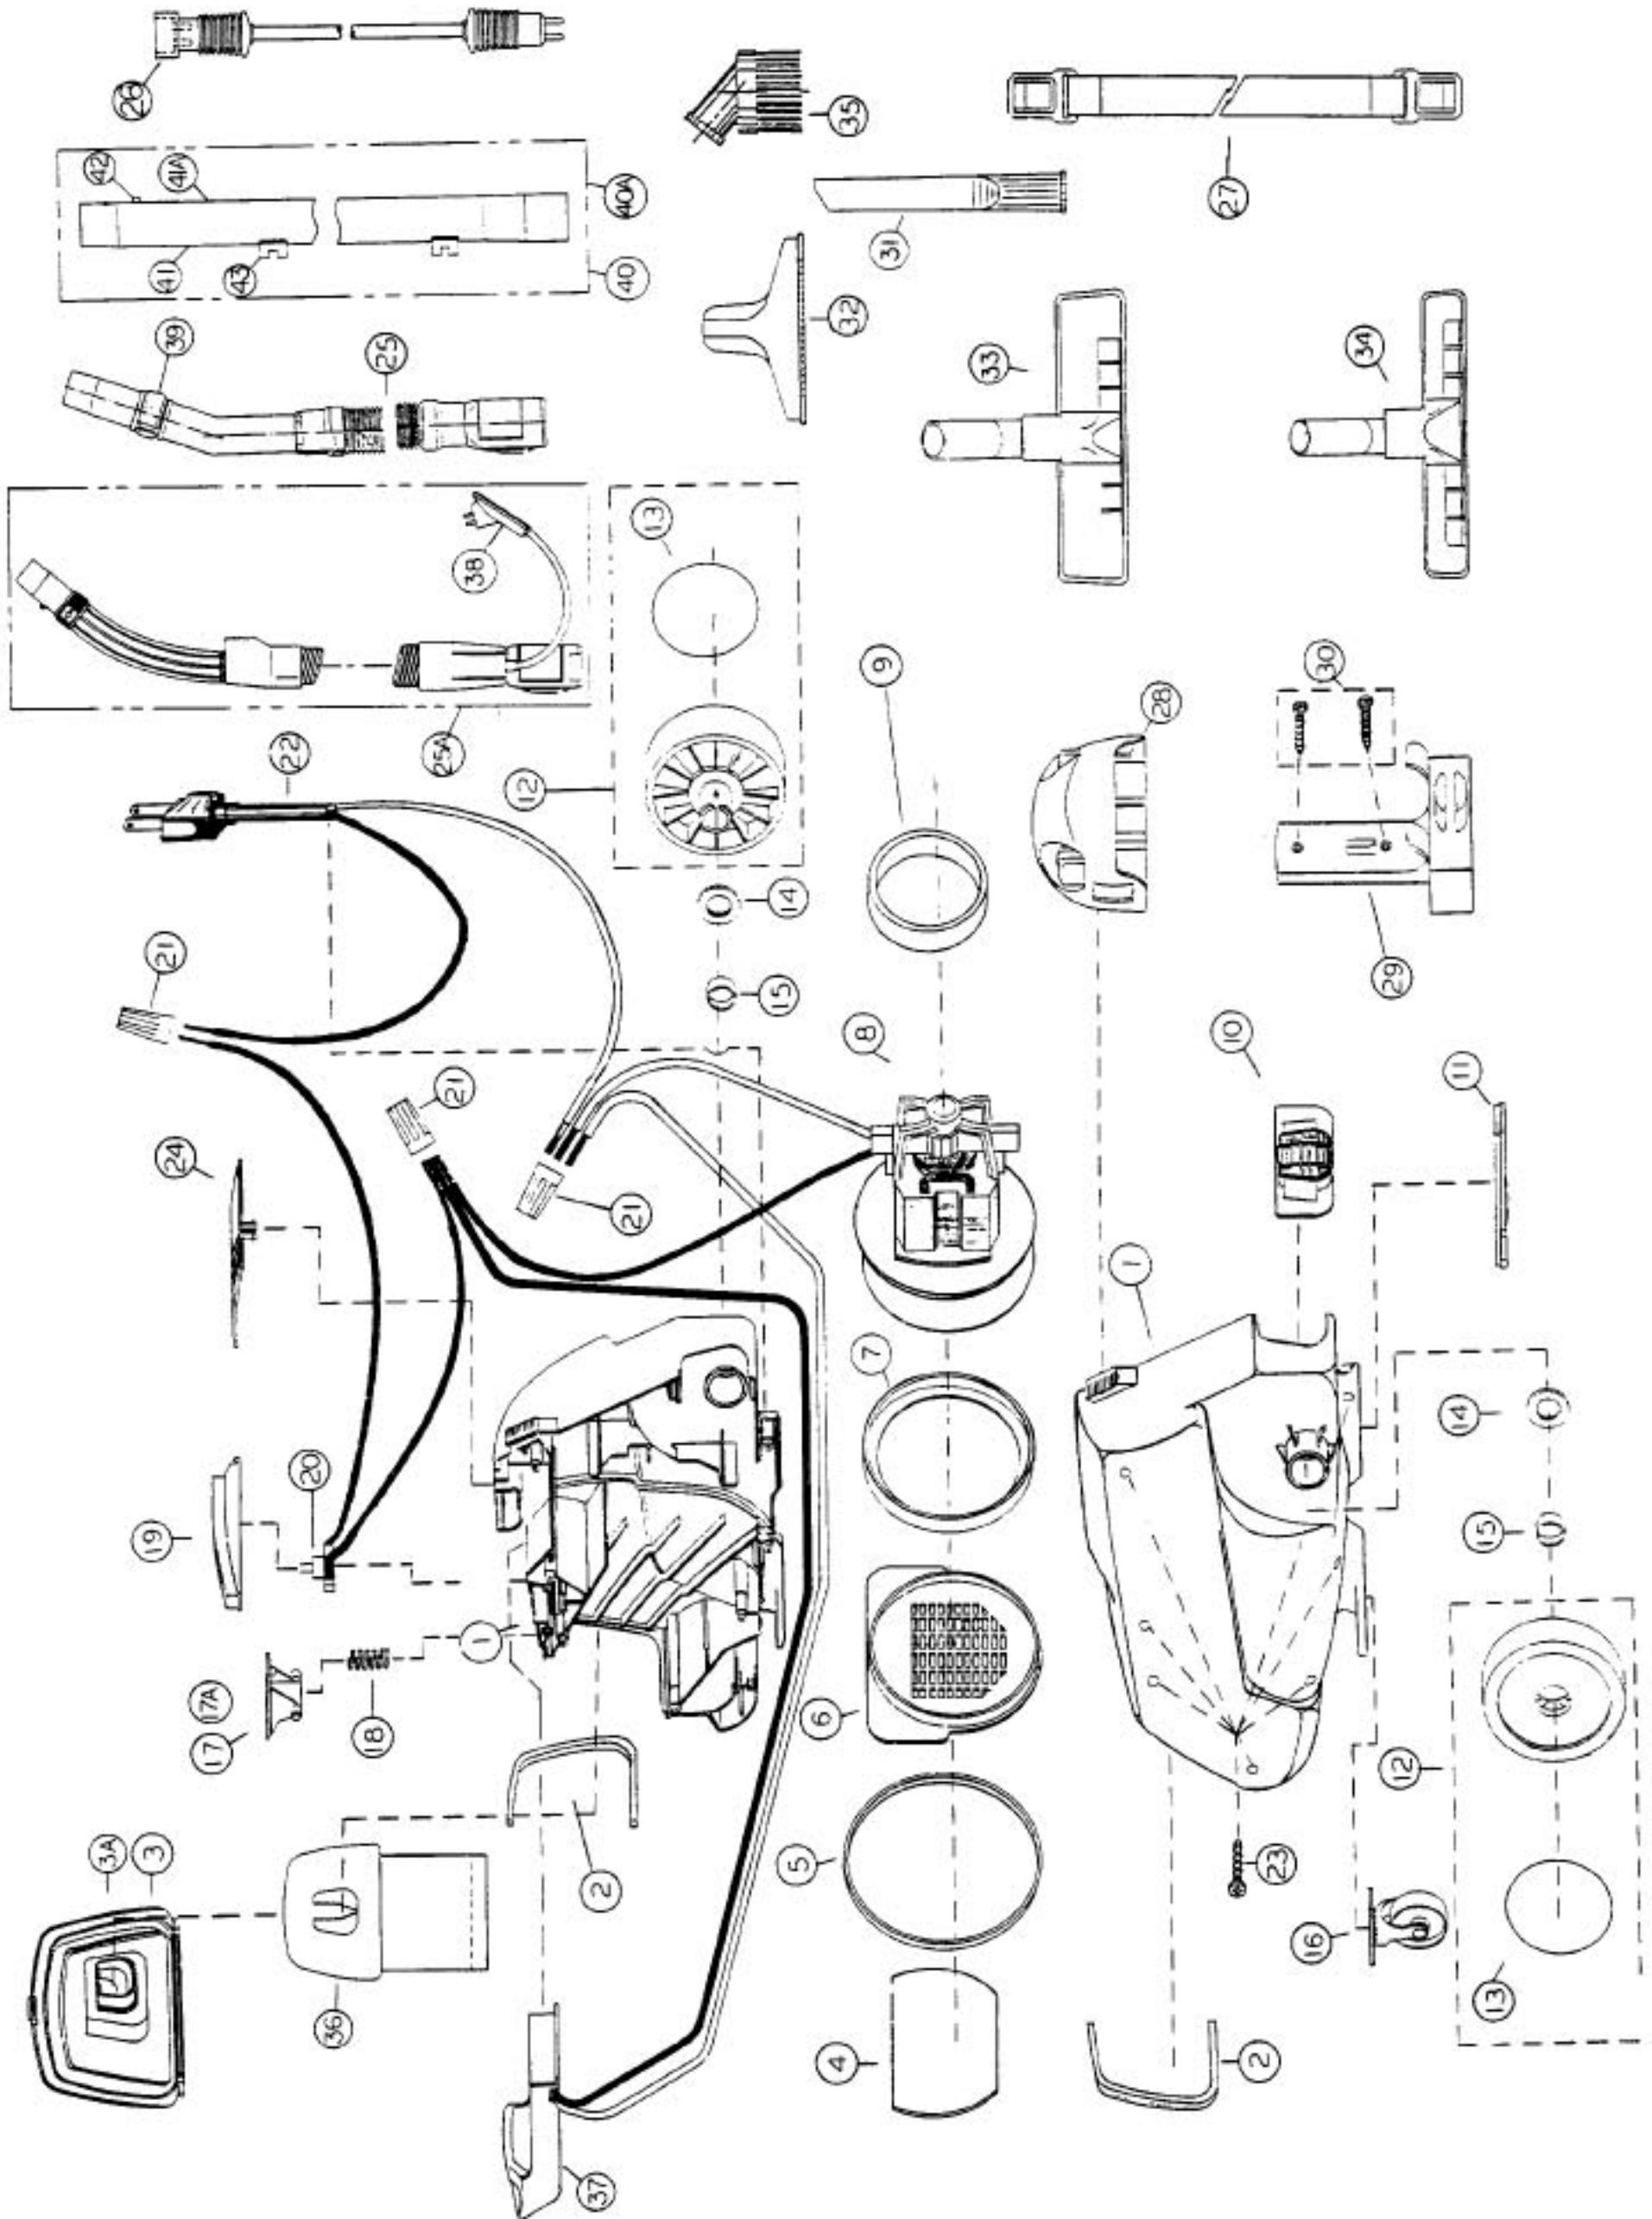

ROYAL

CANISTERS

Models: 2001, 2001AE, 2003, 2103, 3004, 3013, 3037, 3037CA, 3104, 3113, 8023/CA/PC

Models: 2001, 2001AE, 2003, 2103, 3004, 3013, 3037, 3037CA, 3104, 3113, 8023/CA/PC

1.....	NLA	Housing Assy, 2001, 2001AE
1.....	NLA	Housing Assy, 2003, 2103
1.....	NLA	Housing Assy, 3013, 3113
1.....	NLA	Housing Assy, 3004, 3104
1.....	R-00102A	Housing Assy, 3037/CA
1.....	R-001073	Housing Assy, 8023/CA/PC
2.....	R-200180	Housing Seal
3.....	R-200105	Door, Gasket & Pin Assy
3.....	R-200106	Door, Gasket & Pin Assy, 3104
3.....	NLA	Door, Gasket & Pin Assy, 2103
4.....	NLA	Filter, Microfresh, 2 pack
4.....	NLA	Filter, blue foam, 2001/AE, 2003, 3013, 2103, 3113, 8023/CA/PC
5.....	NLA	Motor Support Gasket
6.....	R-200110	Motor Support Grill
7.....	R-200121	Motor Gasket
7.....	NLA	Motor Gasket, 2003, 2103, 3013, 3113
8.....	NLA	Motor, 2001/AE
8.....	R-303332	Motor, 3004, 3104
8.....	R-200320	Motor, 2003, 2103
8.....	NLA	Motor, 3013, 3113
8.....	R-303332	Motor, 3037/CA, 8023/CA/PC
9.....	R-200150	Field Gasket
10.....	R-200145	Exhaust Grill
11.....	R-200135	Cord Release
12.....	R-200115	Wheel & Label Assy
12.....	NLA	Wheel & Label Assy, 3013, 3113
13.....	NLA	Label
13.....	R-200115	Wheel & Label Assy, 2001/AE, 3037/CA, 8023
13.....	NLA	Label, 2001/AE, 2003, 2103, 8023/CA/PC
13.....	NLA	Label, 3013, 3113
14.....	R-260100	Felt Washer
15.....	R-265100	Wheel Sleeve
16.....	NLA	Caster
17.....	NLA	Door Latch
17.....	NLA	Door Latch, 3104
17.....	R-2001253	Door Latch, 2103
18.....	R-200175	Spring, door latch
19.....	R-200130	Switch Actuator
20.....	NLA	Switch
21.....	R-259762	Wire Connector
22.....	NLA	Cord
22.....	R-999020	Cord, 2001/AE
22.....	R-999025	Cord, 3013, 3113
22.....	R-999025	Cord, 3037/CA
22.....	R-999020	Cord, 8023/CA/PC
23.....	R-250100	Screw, housing
24.....	NLA	Shroud, 3004, 3013

NOT ILLUSTRATED

R-210395.....	Belt, style 3
---------------	---------------