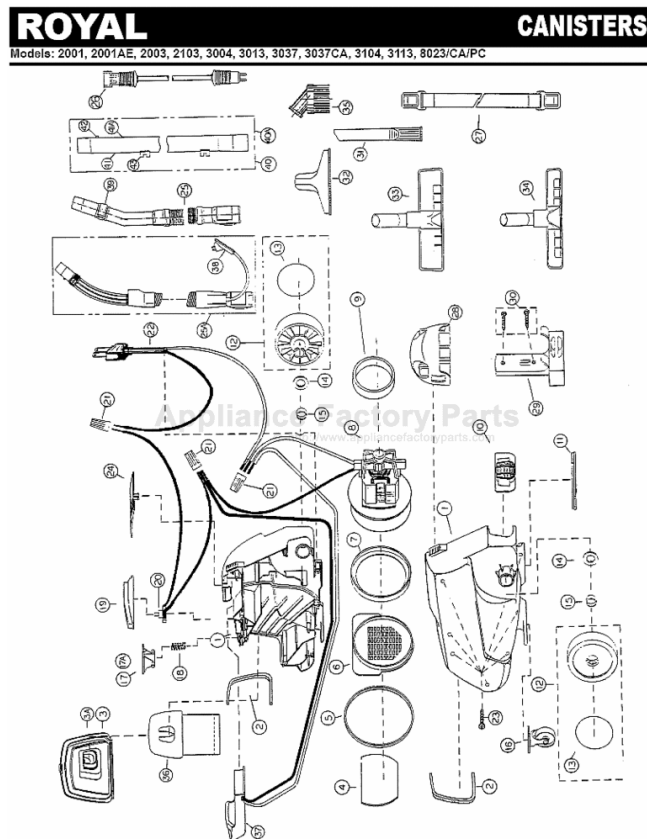

# Royal 08023 Owner's Manual

[Shop genuine replacement parts for Royal 08023](#)

[Find Your Royal Vacuum Cleaner Parts - Select From 772 Models](#)

----- Manual continues below -----

# ROYAL

Models: 2001, 2001AE, 2003, 2103, 3004, 3013, 3037, 3037CA, 3104, 3113, 8023/CA/PC