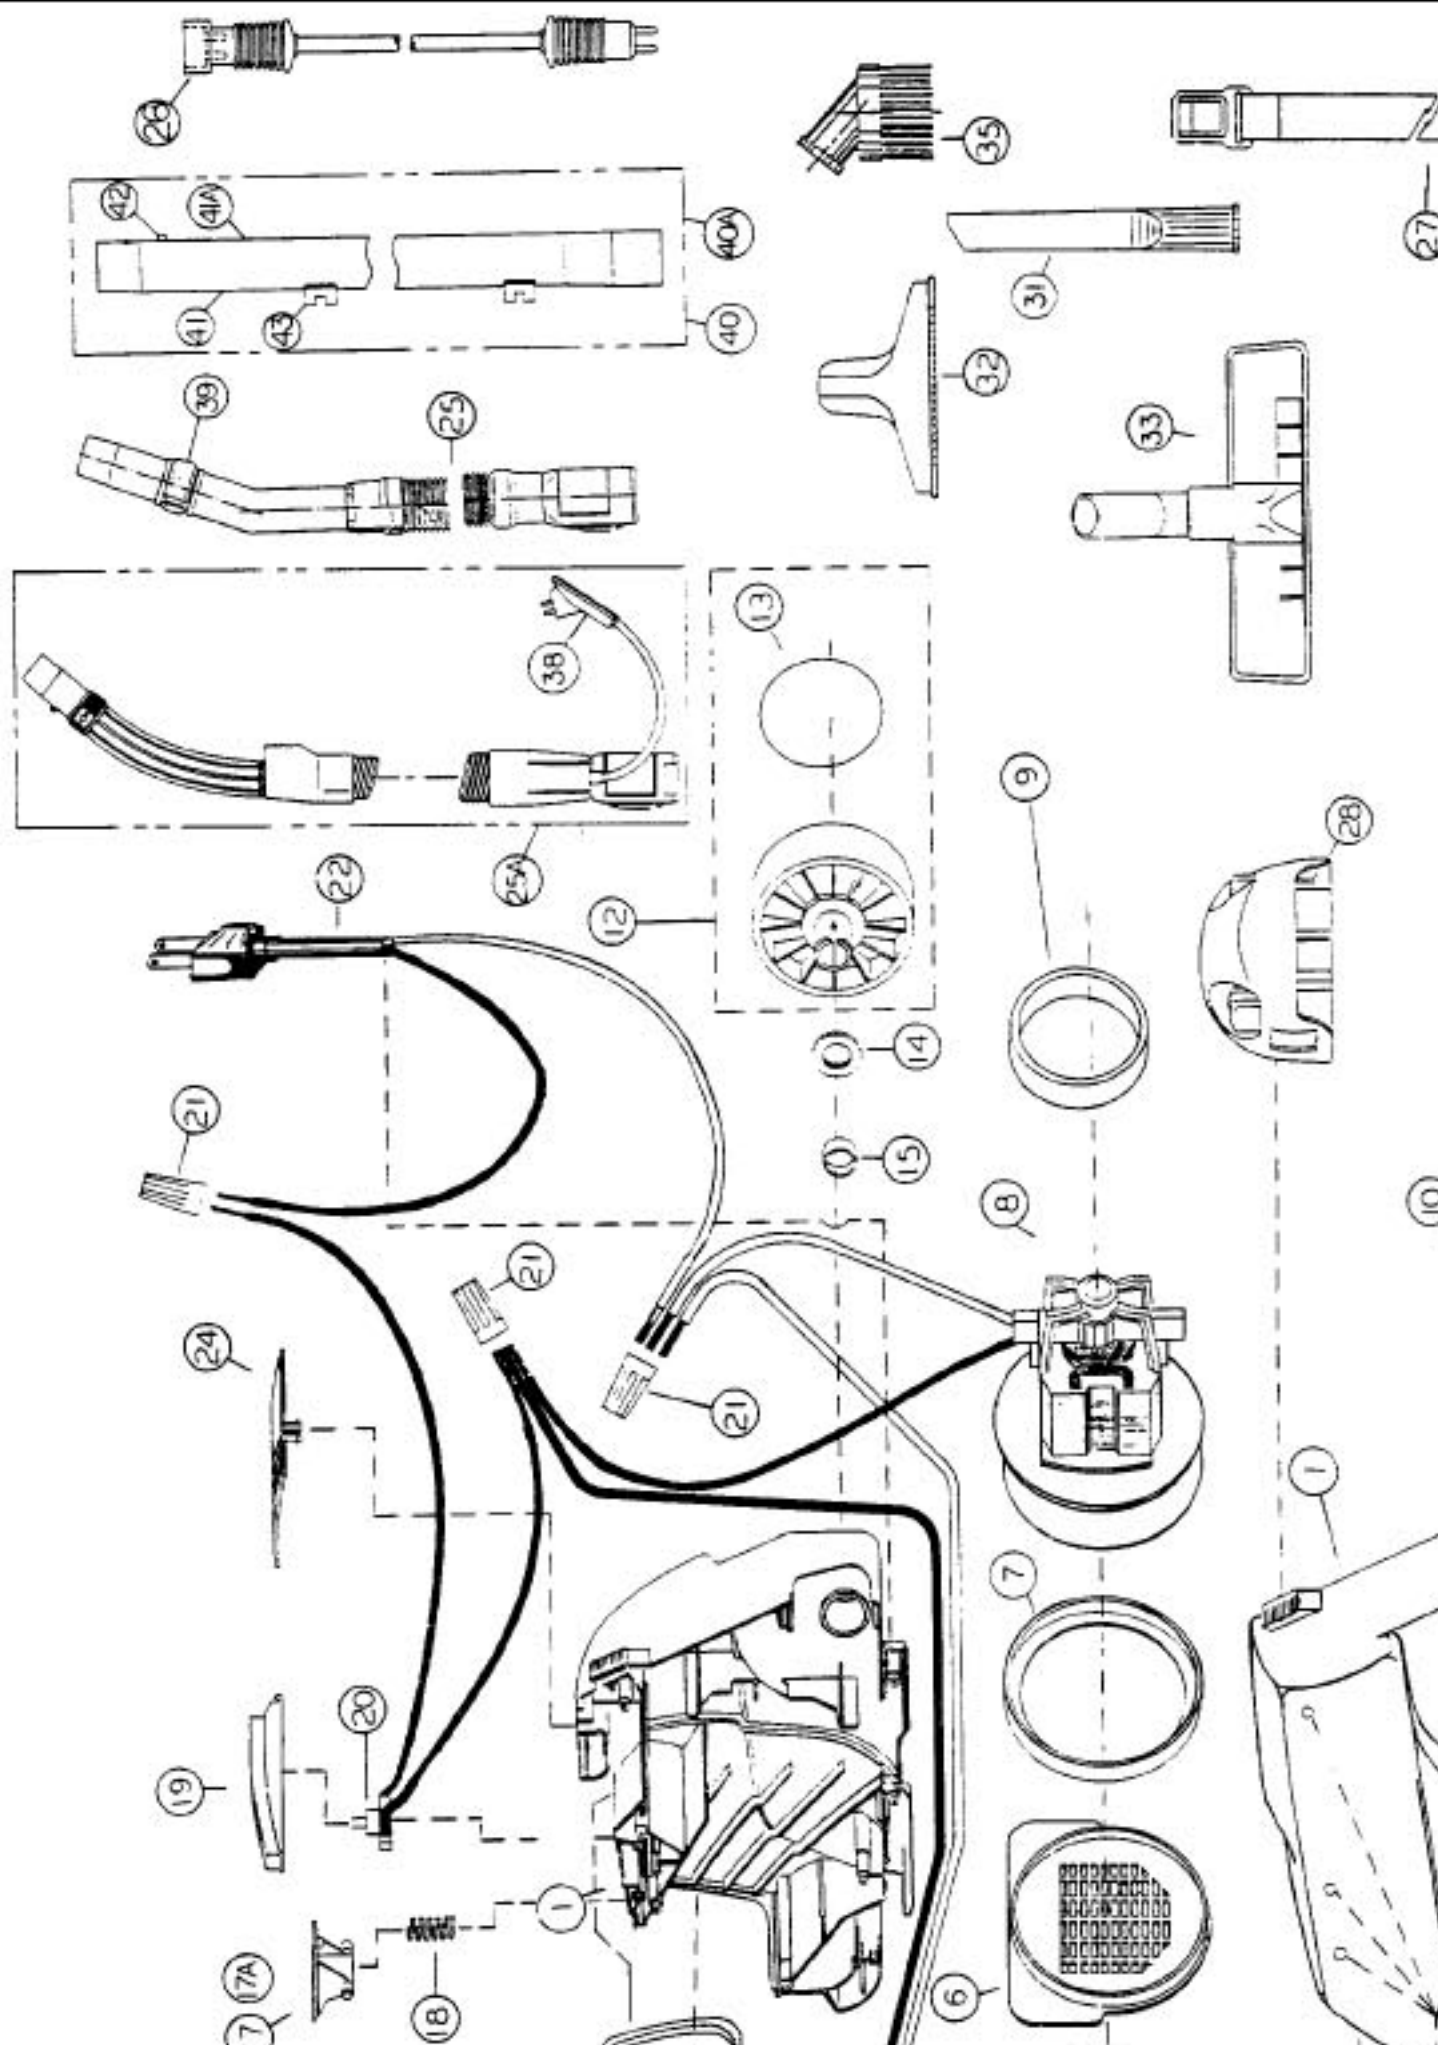

This Owner's Manual is provided and hosted by [Appliance Factory Parts](#).

Royal 08023PC Owner's Manual

[Shop genuine replacement parts for Royal 08023PC](#)

[Find Your Royal Vacuum Cleaner Parts - Select From 772 Models](#)

----- Manual continues below -----

ROYAL

Models: 2001, 2001AE, 2003, 2103, 3004, 3013, 3037, 3037CA, 3104, 3113, 8023/CA/PC

ROYAL

Models: 2001, 2001AE, 2003, 2103, 3004, 3013, 3037, 3037CA, 3104, 3113, 8023/CA/PC