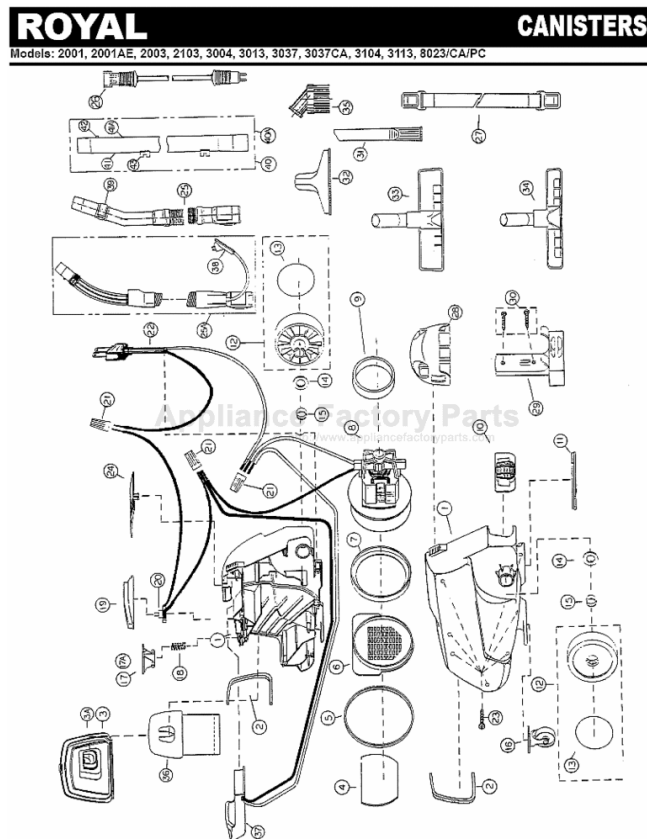

This Owner's Manual is provided and hosted by [Appliance Factory Parts](#).

Royal 08023PC Owner's Manual

[Shop genuine replacement parts for Royal 08023PC](#)

[Find Your Royal Vacuum Cleaner Parts - Select From 772 Models](#)

----- Manual continues below -----

ROYAL

Models: 2001, 2001AE, 2003, 2103, 3004, 3013, 3037, 3037CA, 3104, 3113, 8023/CA/PC

ROYAL

Models: 2001, 2001AE, 2003, 2103, 3004, 3013, 3037, 3037CA, 3104, 3113, 8023/CA/PC