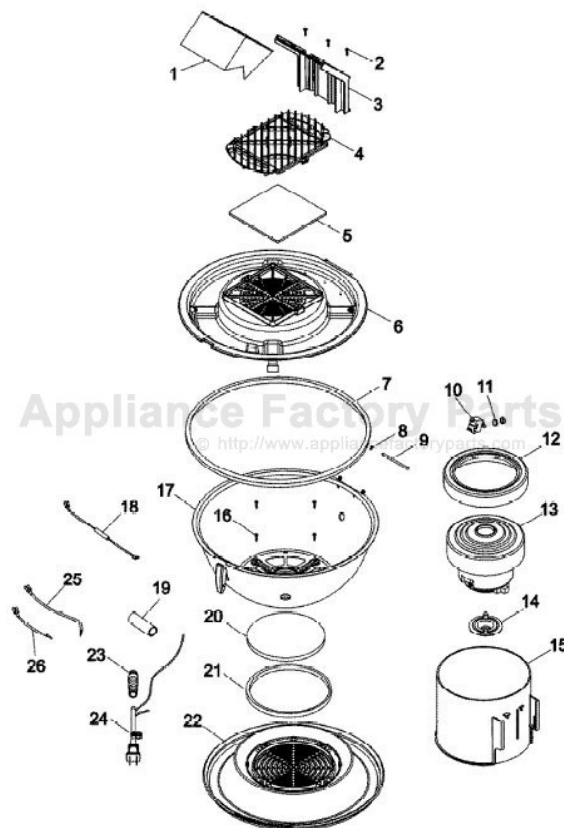

# HOOVER S3341 Owner's Manual

[Shop genuine replacement parts for HOOVER S3341](#)

[Find Your HOOVER Vacuum Cleaner Parts - Select From 1456 Models](#)

----- Manual continues below -----

Item	Part Number	Part Description	Alt Part	Series	Qty
1	4010806S	CONSTELL BAGS-2 PK HEPA		10	1
2	93001937	SCREW - FILTER BAG HOLDER		10	3
3	93001934	FILTER BAG HOLDER		10	1
4	93001935	FILTER RETAINER		10	1
5	40110011	CONSTELL SEC FILTER 2-PK		10	1
6	93002261	BULKHEAD		10	1
	93001938	SCREW - BULKHEAD		10	4
7	93001933	SEAL RING A		10	2
8	93001927	C-CLIP - HINGE PIN		10	1
9	93001926	HINGE PIN		10	1
10	93001944	TOGGLE SWITCH		10	1
11	93002027	WASHER-TOGGLE SWITCH		10	1
12	93001940	MOTOR SEAL		10	1
13	93002262	MOTOR		10	1
14	93001941	MOTOR MOUNT BUSHING		10	1
15	93001942	MOTOR SHROUD		10	1
16	93001931	SCREW - BASE		10	4
17	93002259	LWR DOME ASY COMPLETE		10	1
18	93002264	FUSE ASY W/LEAD WIRES		10	1
19	93001947	PVC TUBE-STRAIN RELIEF		10	1
20	93001930	FINAL FILTER - EXHAUST		10	1
21	93001929	SEAL RING B		10	1
22	93002260	BASE ASY COMPLETE		10	1
23	93001946	STRAIN RELIEF-PWR CORD		10	1
24	93002263	POWER CORD		10	1
25	93002266	MOTOR WIRE W/TERM		10	1
26	93002265	SWITCH WIRE W/TERM		10	1