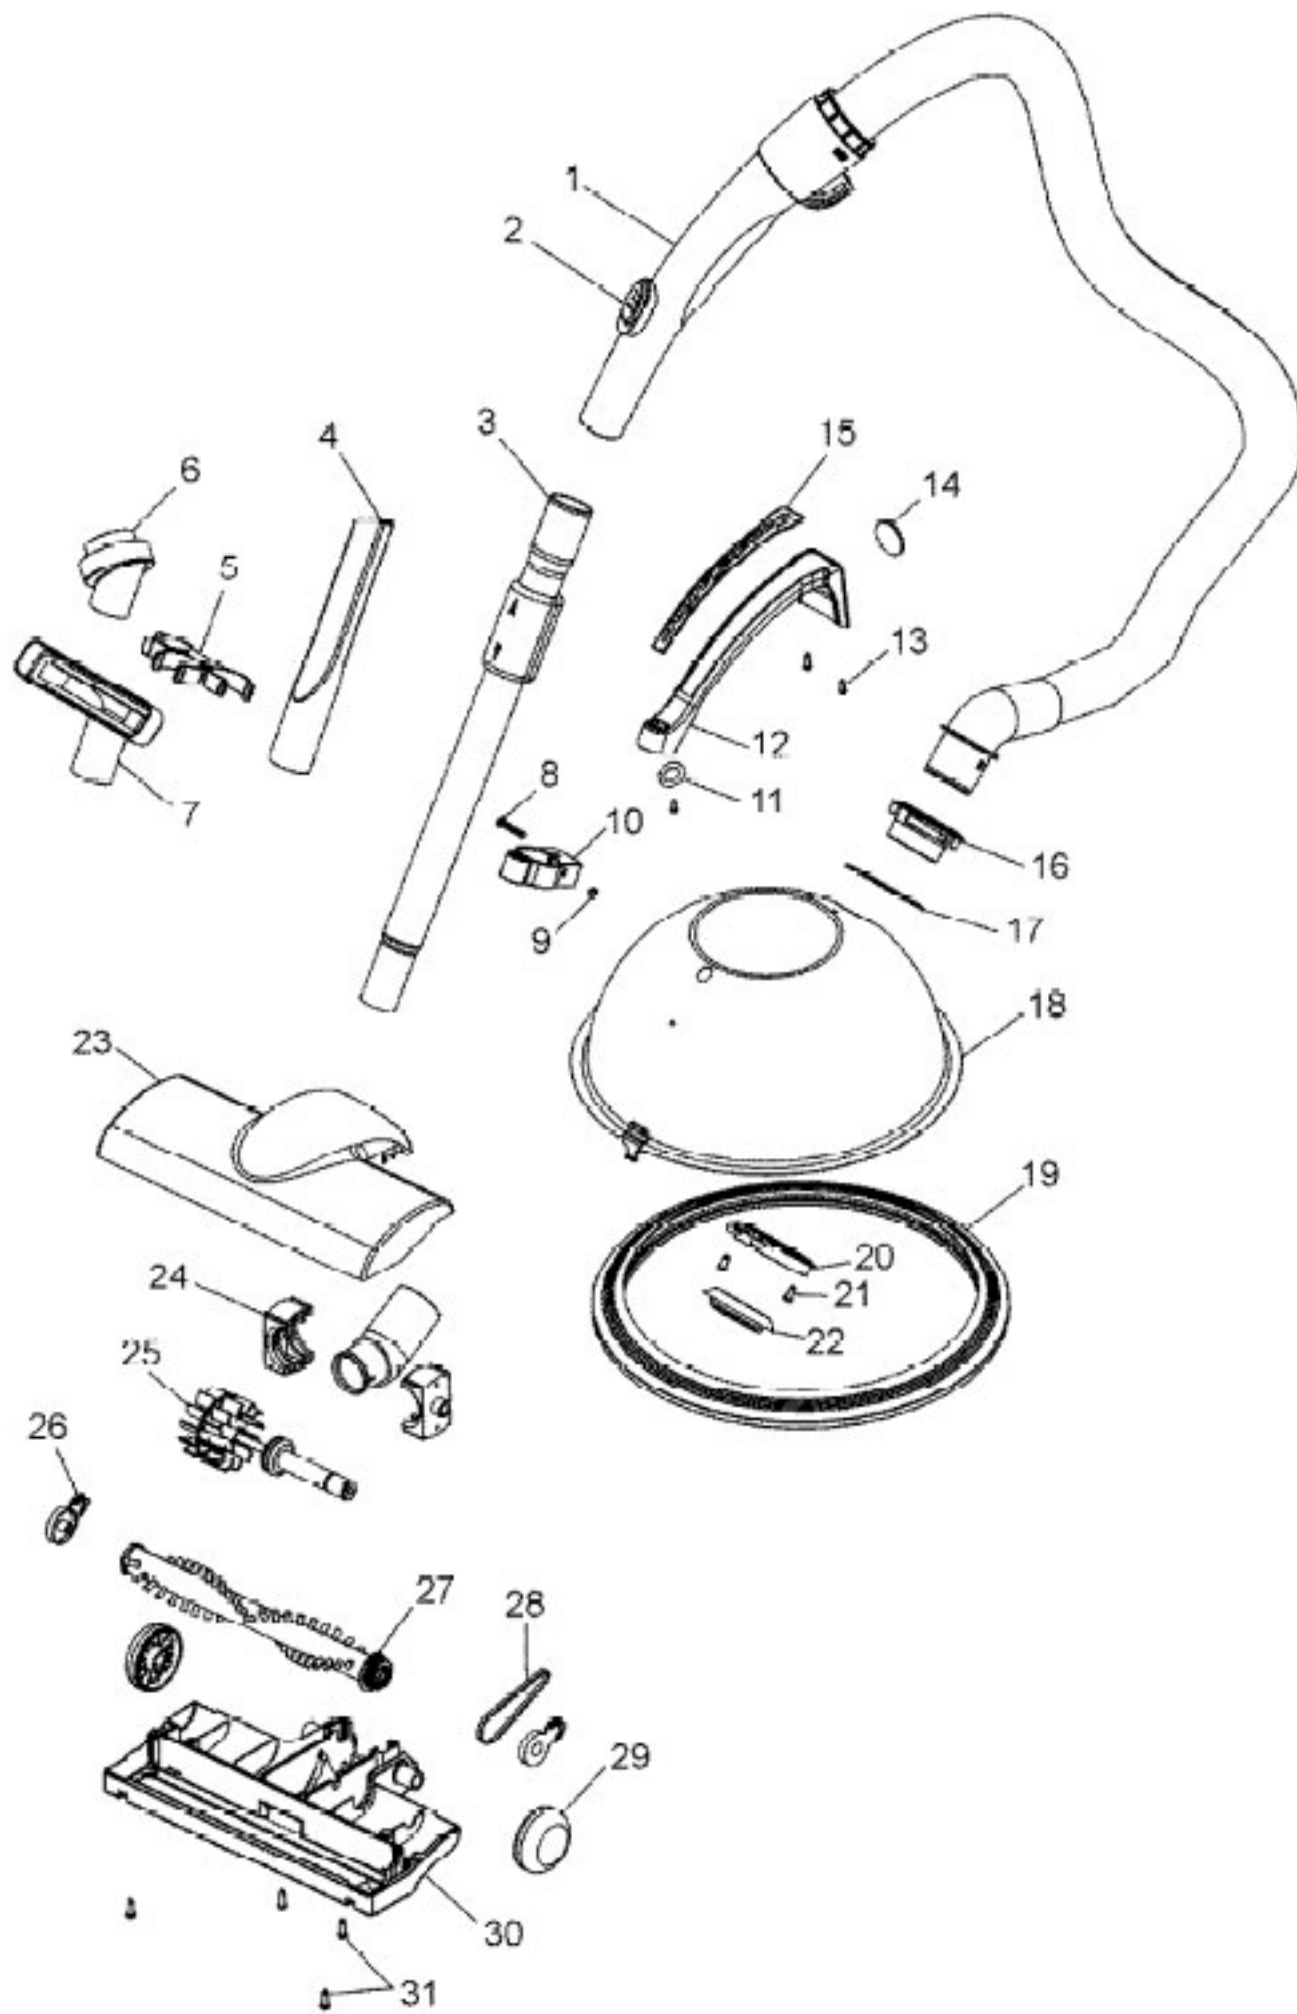

# HOOVER S3341 Owner's Manual

[Shop genuine replacement parts for HOOVER S3341](#)

[Find Your HOOVER Vacuum Cleaner Parts - Select From 1456 Models](#)

----- Manual continues below -----

Item	Part Number	Part Description	Alt Part	Series	Qty
1	4010806S	CONSTELL BAGS-2 PK HEPA		10	1
2	93001937	SCREW - FILTER BAG HOLDER		10	3
3	93001934	FILTER BAG HOLDER		10	1
4	93001935	FILTER RETAINER		10	1
5	40110011	CONSTELL SEC FILTER 2-PK		10	1
6	93002261	BULKHEAD		10	1
	93001938	SCREW - BULKHEAD		10	4
7	93001933	SEAL RING A		10	2
8	93001927	C-CLIP - HINGE PIN		10	1
9	93001926	HINGE PIN		10	1
10	93001944	TOGGLE SWITCH		10	1
11	93002027	WASHER-TOGGLE SWITCH		10	1
12	93001940	MOTOR SEAL		10	1
13	93002262	MOTOR		10	1
14	93001941	MOTOR MOUNT BUSHING		10	1
15	93001942	MOTOR SHROUD		10	1
16	93001931	SCREW - BASE		10	4
17	93002259	LWR DOME ASY COMPLETE		10	1
18	93002264	FUSE ASY W/LEAD WIRES		10	1
19	93001947	PVC TUBE-STRAIN RELIEF		10	1
20	93001930	FINAL FILTER - EXHAUST		10	1
21	93001929	SEAL RING B		10	1
22	93002260	BASE ASY COMPLETE		10	1
23	93001946	STRAIN RELIEF-PWR CORD		10	1
24	93002263	POWER CORD		10	1
25	93002266	MOTOR WIRE W/TERM		10	1
26	93002265	SWITCH WIRE W/TERM		10	1