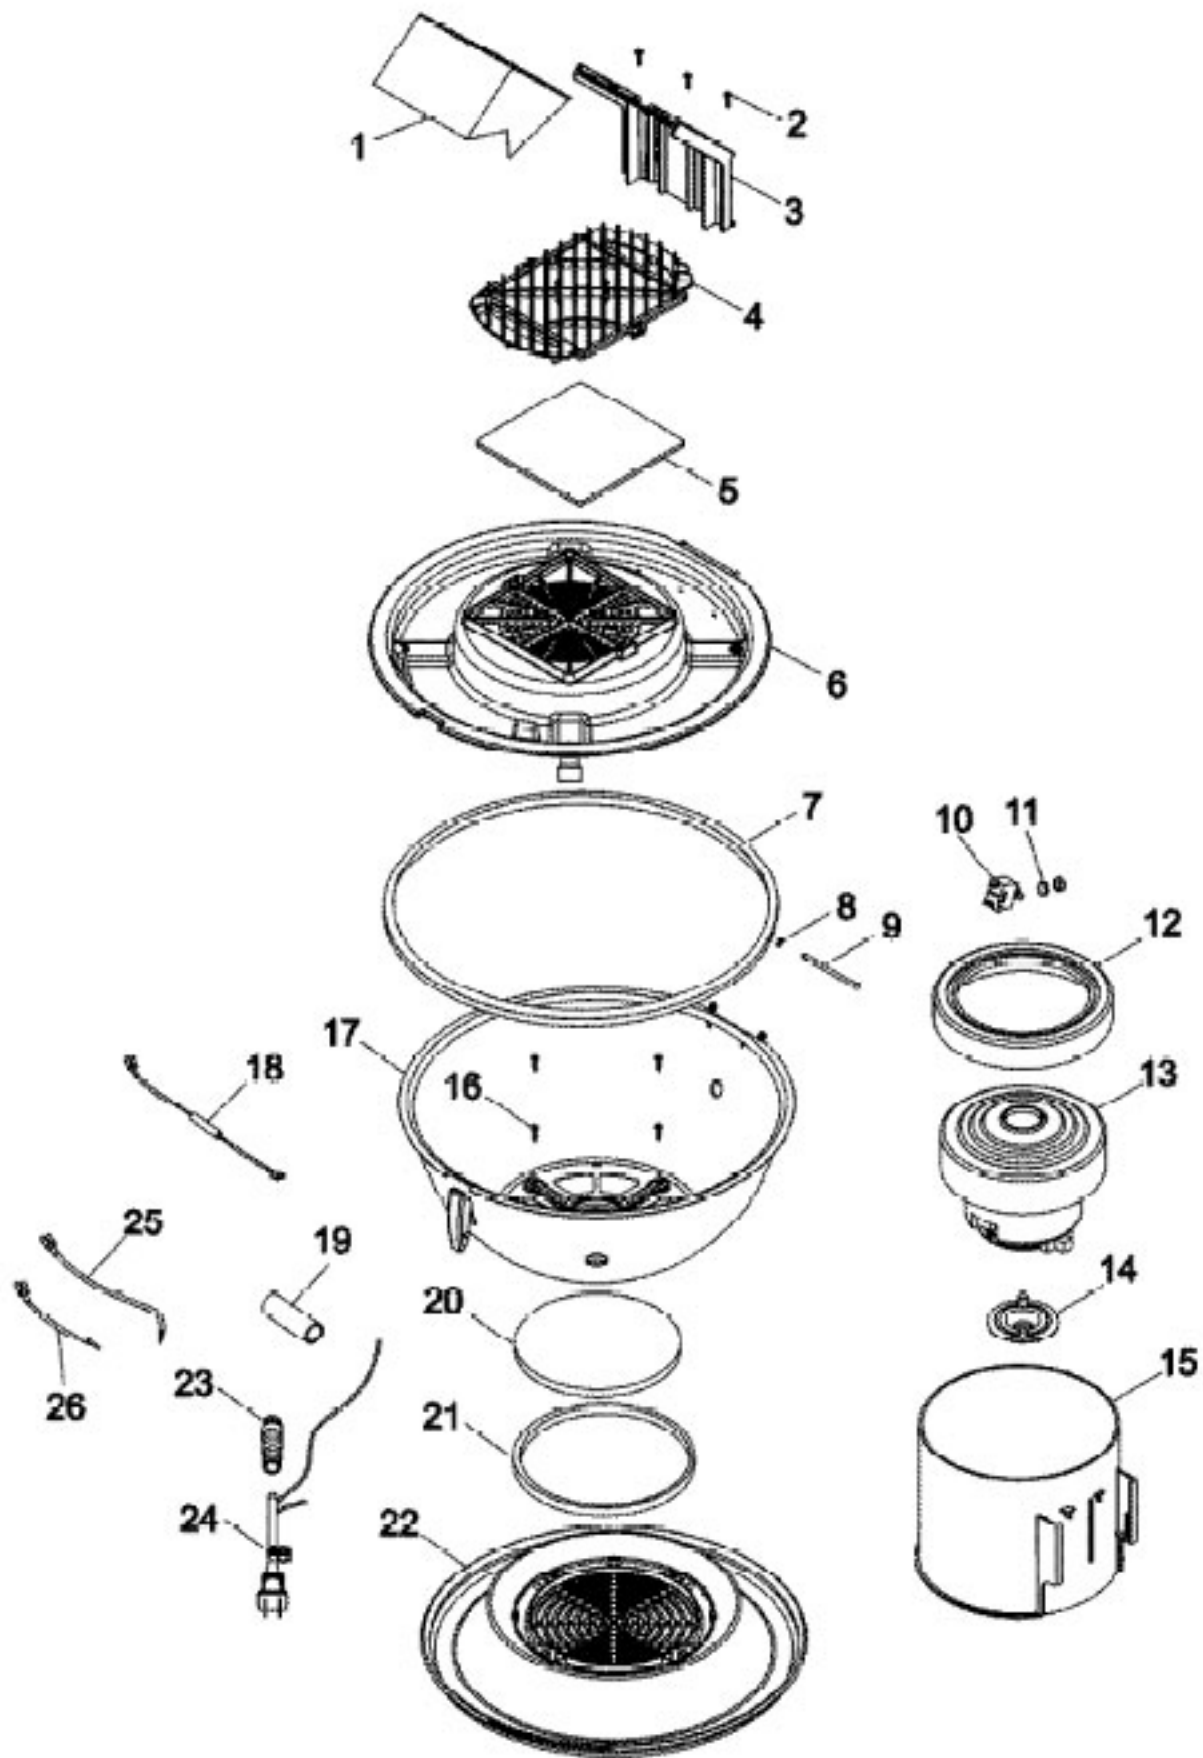

# HOOVER S3341 Owner's Manual

[Shop genuine replacement parts for HOOVER S3341](#)

[Find Your HOOVER Vacuum Cleaner Parts - Select From 1456 Models](#)

----- Manual continues below -----

Item	Part Number	Part Description	Alt Part	Series	Qty
1	4010806S	CONSTELL BAGS-2 PK HEPA		10	1
2	93001937	SCREW - FILTER BAG HOLDER		10	3
3	93001934	FILTER BAG HOLDER		10	1
4	93001935	FILTER RETAINER		10	1
5	40110011	CONSTELL SEC FILTER 2-PK		10	1
6	93002261	BULKHEAD		10	1
	93001938	SCREW - BULKHEAD		10	4
7	93001933	SEAL RING A		10	2
8	93001927	C-CLIP - HINGE PIN		10	1
9	93001926	HINGE PIN		10	1
10	93001944	TOGGLE SWITCH		10	1
11	93002027	WASHER-TOGGLE SWITCH		10	1
12	93001940	MOTOR SEAL		10	1
13	93002262	MOTOR		10	1
14	93001941	MOTOR MOUNT BUSHING		10	1
15	93001942	MOTOR SHROUD		10	1
16	93001931	SCREW - BASE		10	4
17	93002259	LWR DOME ASY COMPLETE		10	1
18	93002264	FUSE ASY W/LEAD WIRES		10	1
19	93001947	PVC TUBE-STRAIN RELIEF		10	1
20	93001930	FINAL FILTER - EXHAUST		10	1
21	93001929	SEAL RING B		10	1
22	93002260	BASE ASY COMPLETE		10	1
23	93001946	STRAIN RELIEF-PWR CORD		10	1
24	93002263	POWER CORD		10	1
25	93002266	MOTOR WIRE W/TERM		10	1
26	93002265	SWITCH WIRE W/TERM		10	1