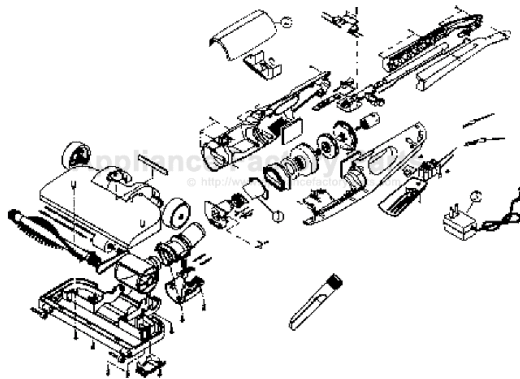

This Owner's Manual is provided and hosted by [Appliance Factory Parts](#).

Royal 083500 Owner's Manual

[Shop genuine replacement parts for Royal 083500](#)

Models:083500

[Find Your Royal Vacuum Cleaner Parts - Select From 772 Models](#)

----- Manual continues below -----

ROYAL

Models:083500

- 1 R-350100 Filter assembly
- 2 R-350095 Dirt cup
- 3 R-350105 Charger assembly