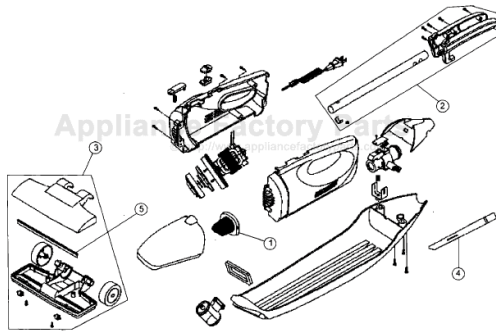

# Royal 083450 Owner's Manual

[Shop genuine replacement parts for Royal 083450](#)

---

Models: 083450, 083460

---

[Find Your Royal Vacuum Cleaner Parts - Select From 772 Models](#)

----- Manual continues below -----