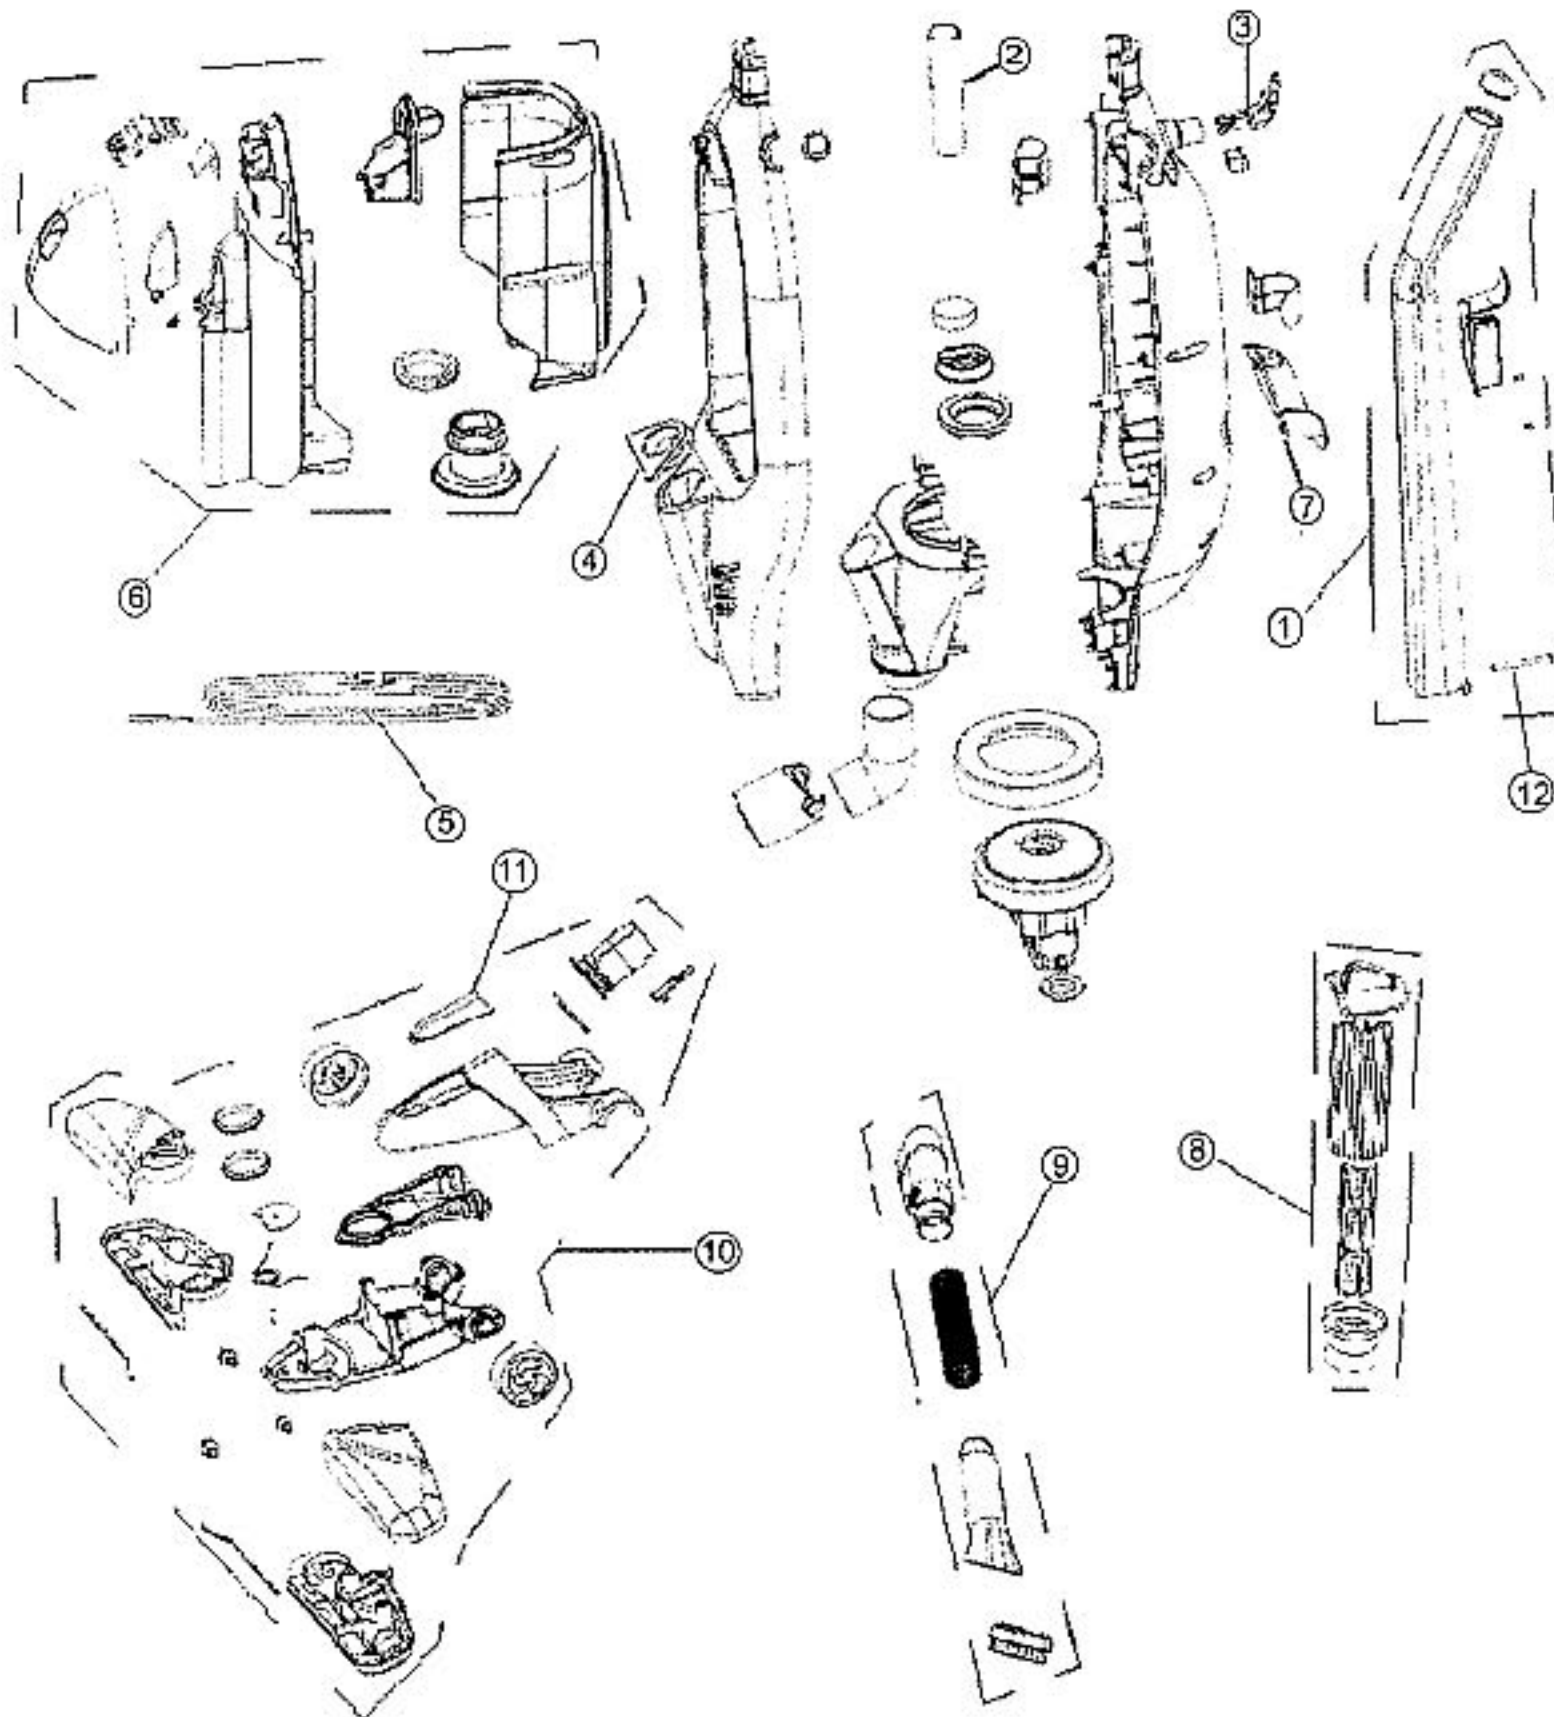

Models: 083900, 083910

Index	Part No.	Description
1	R-390400	handle assembly
2	NLA	Pipe handle
3	NLA	Cord hook
4	R-385017	Motor support seal
5	R-385085	Power cord
6	R-395200	Dirt cup assembly
7	NLA	Cord wrap
8	R-385300	Filter assembly
9	R-395200	Hose assembly
10	R-390100	Floor tool assembly (083900)
10	NA	Floor tool assembly (083910)
11	R-390145	Access cover
12	R-385406	Handle screw - machined (series A & B)
12	NLA	Handle screw - self tapping (series C)