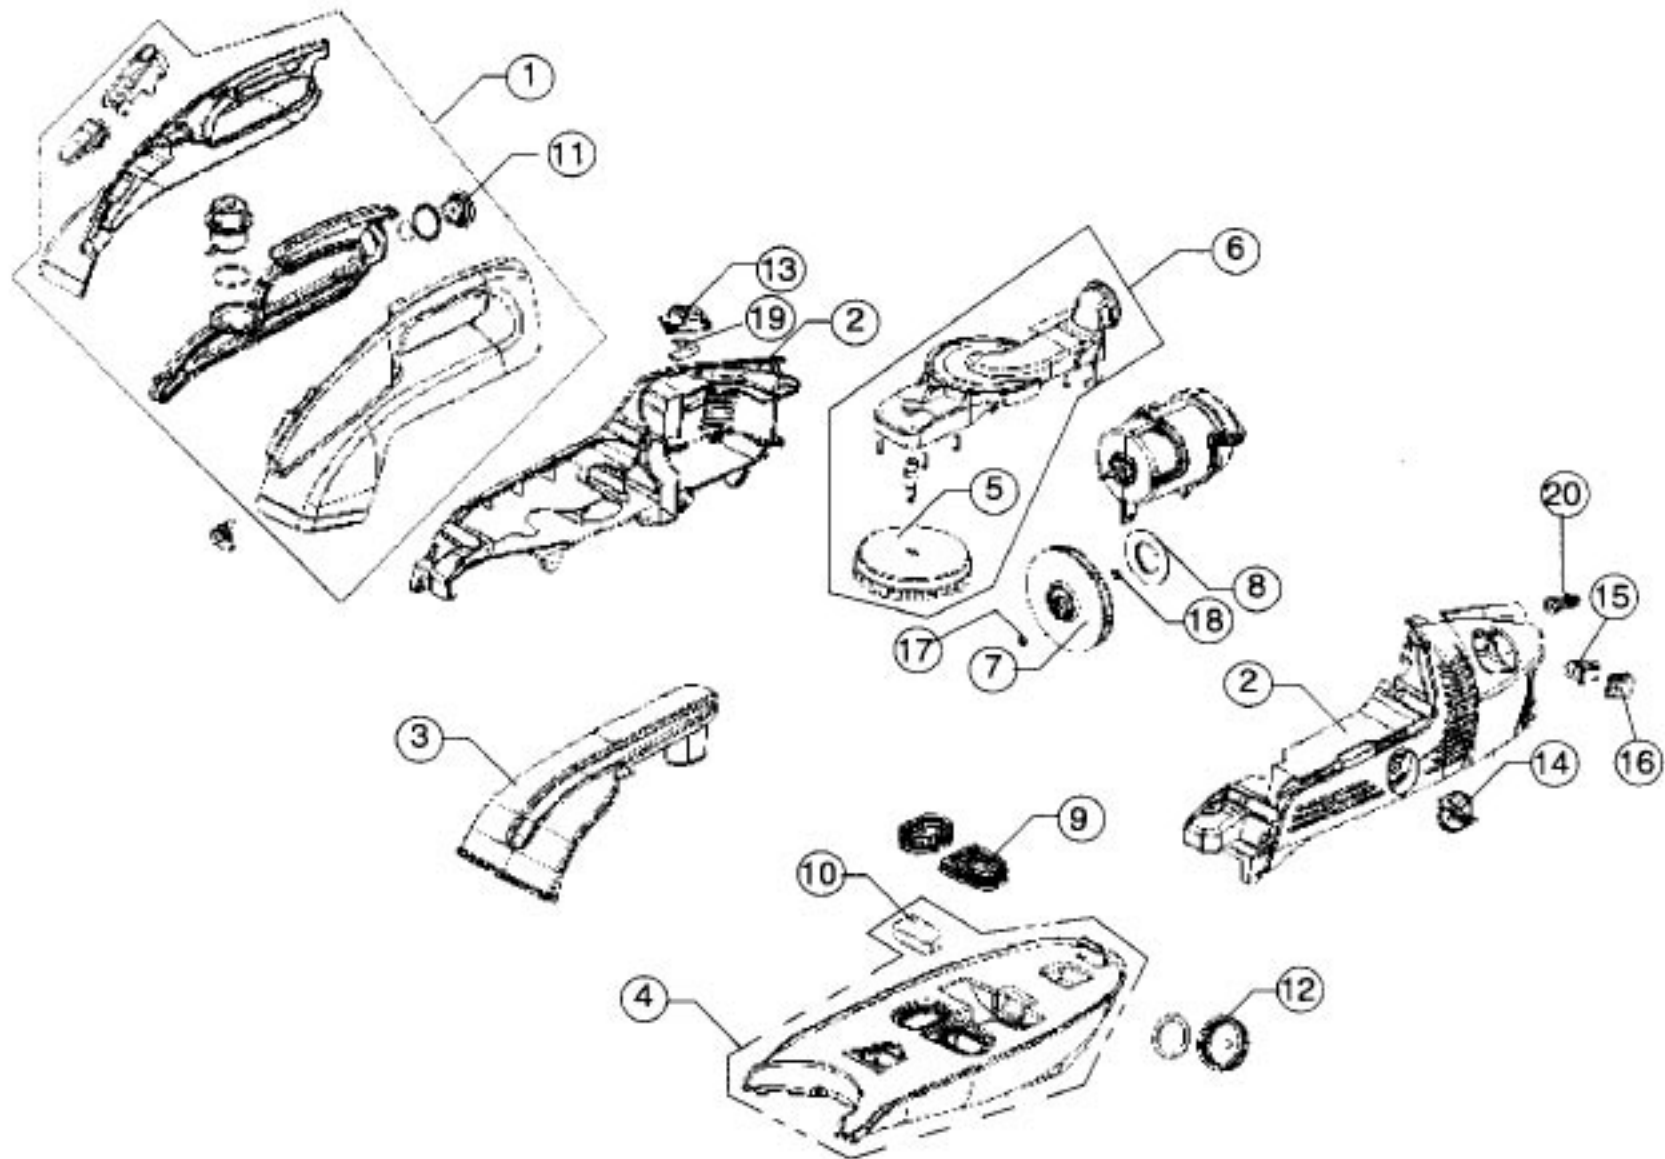

Models: SE2800

1.....	R-280102	Clean Water Tank W/Cap Assembly
2.....	R-280045	Housing Assembly
3.....	R-280507	Inlet Tube Assembly
4.....	R-280302	Dirty Water Tank Assembly
5.....	R-280700	Brush Assembly
6.....	R-280603	Turbine Housing/Brush Assembly
7.....	R-280024	Impeller Assembly
8.....	NLA	Motor Housing Gasket
9.....	R-280515	Inlet Tubing Gasket
10.....	NLA	DWT/Turbine Gasket
11.....	R-280075	Foam Filter
12.....	R-280130	CWT Cap Assembly
13.....	R-280330	Drain Cap Assembly
14.....	R-280125	CWT Latch
15.....	R-280085	Turbine Valve Knob
16.....	R-280150	Switch
17.....	NLA	Switch Seal
18.....	NLA	Impeller/Motor Nut
19.....	R-280260	Impeller/Motor Washer
20.....	R-280127	CWT Spring