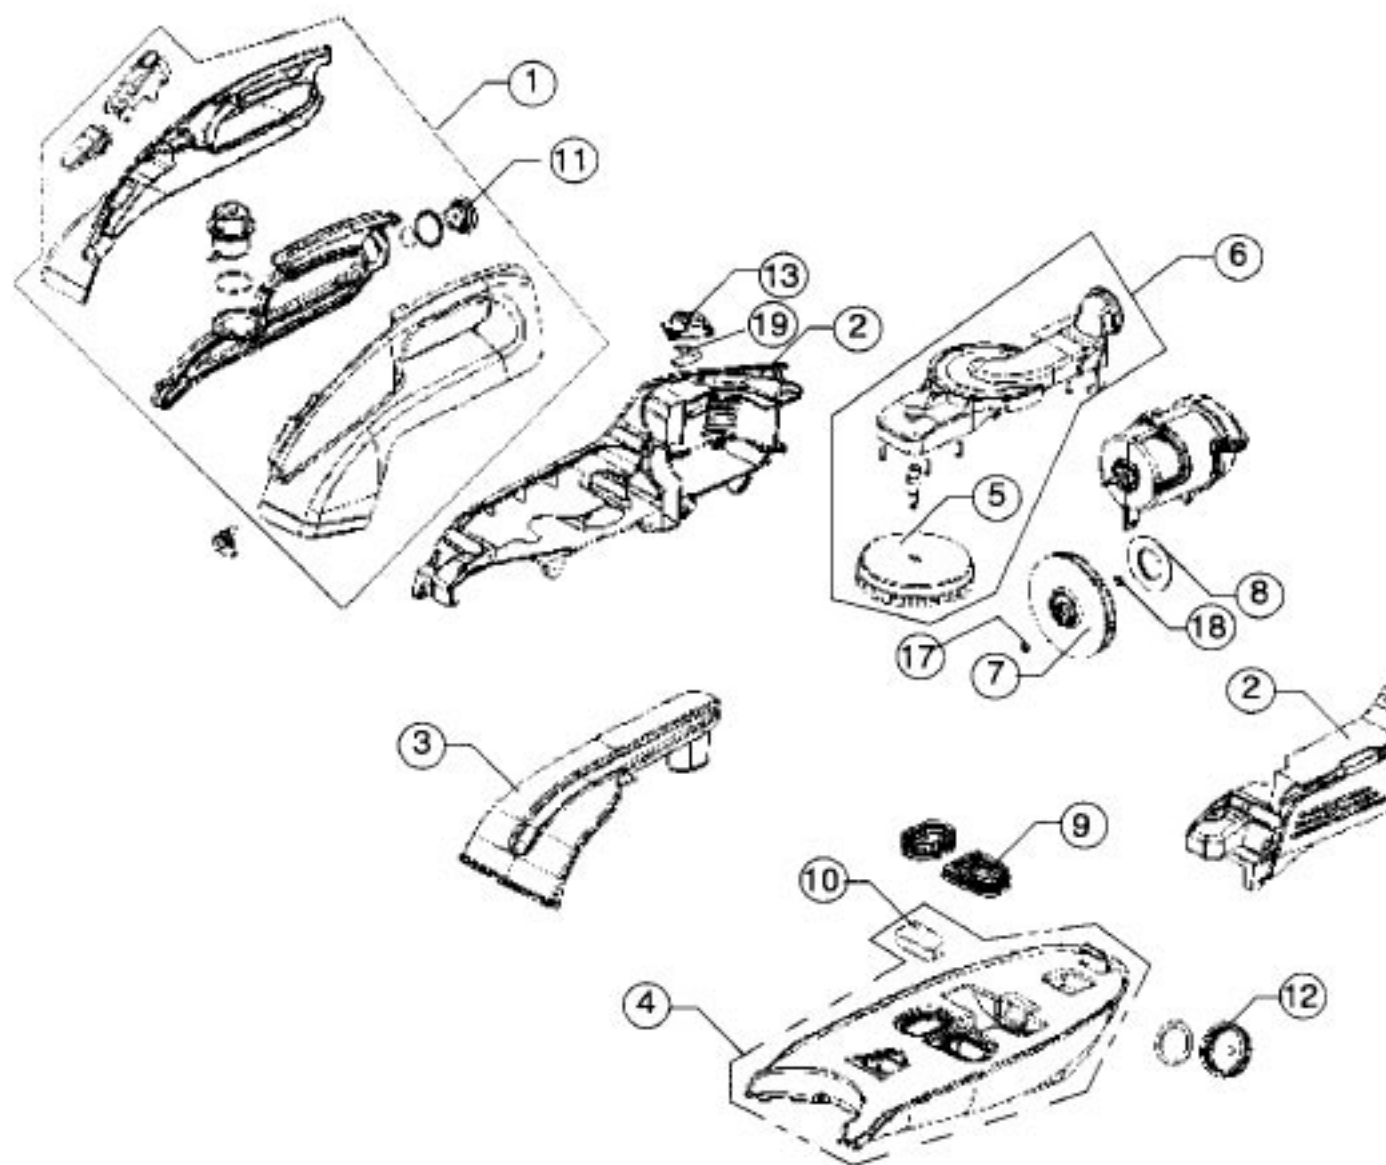

# Royal SE2800 Owner's Manual

[Shop genuine replacement parts for Royal SE2800](#)

[Find Your Royal Vacuum Cleaner Parts - Select From 772 Models](#)

----- Manual continues below -----

Models: SE2800

- |         |          |                                 |
|---------|----------|---------------------------------|
| 1.....  | R-280102 | Clean Water Tank W/Cap Assembly |
| 2.....  | R-280045 | Housing Assembly                |
| 3.....  | R-280507 | Inlet Tube Assembly             |
| 4.....  | R-280302 | Dirty Water Tank Assembly       |
| 5.....  | R-280700 | Brush Assembly                  |
| 6.....  | R-280603 | Turbine Housing/Brush Assembly  |
| 7.....  | R-280024 | Impeller Assembly               |
| 8.....  | NLA      | Motor Housing Gasket            |
| 9.....  | R-280515 | Inlet Tubing Gasket             |
| 10..... | NLA      | DWT/Turbine Gasket              |
| 11..... | R-280075 | Foam Filter                     |
| 12..... | R-280130 | CWT Cap Assembly                |
| 13..... | R-280330 | Drain Cap Assembly              |
| 14..... | R-280125 | CWT Latch                       |