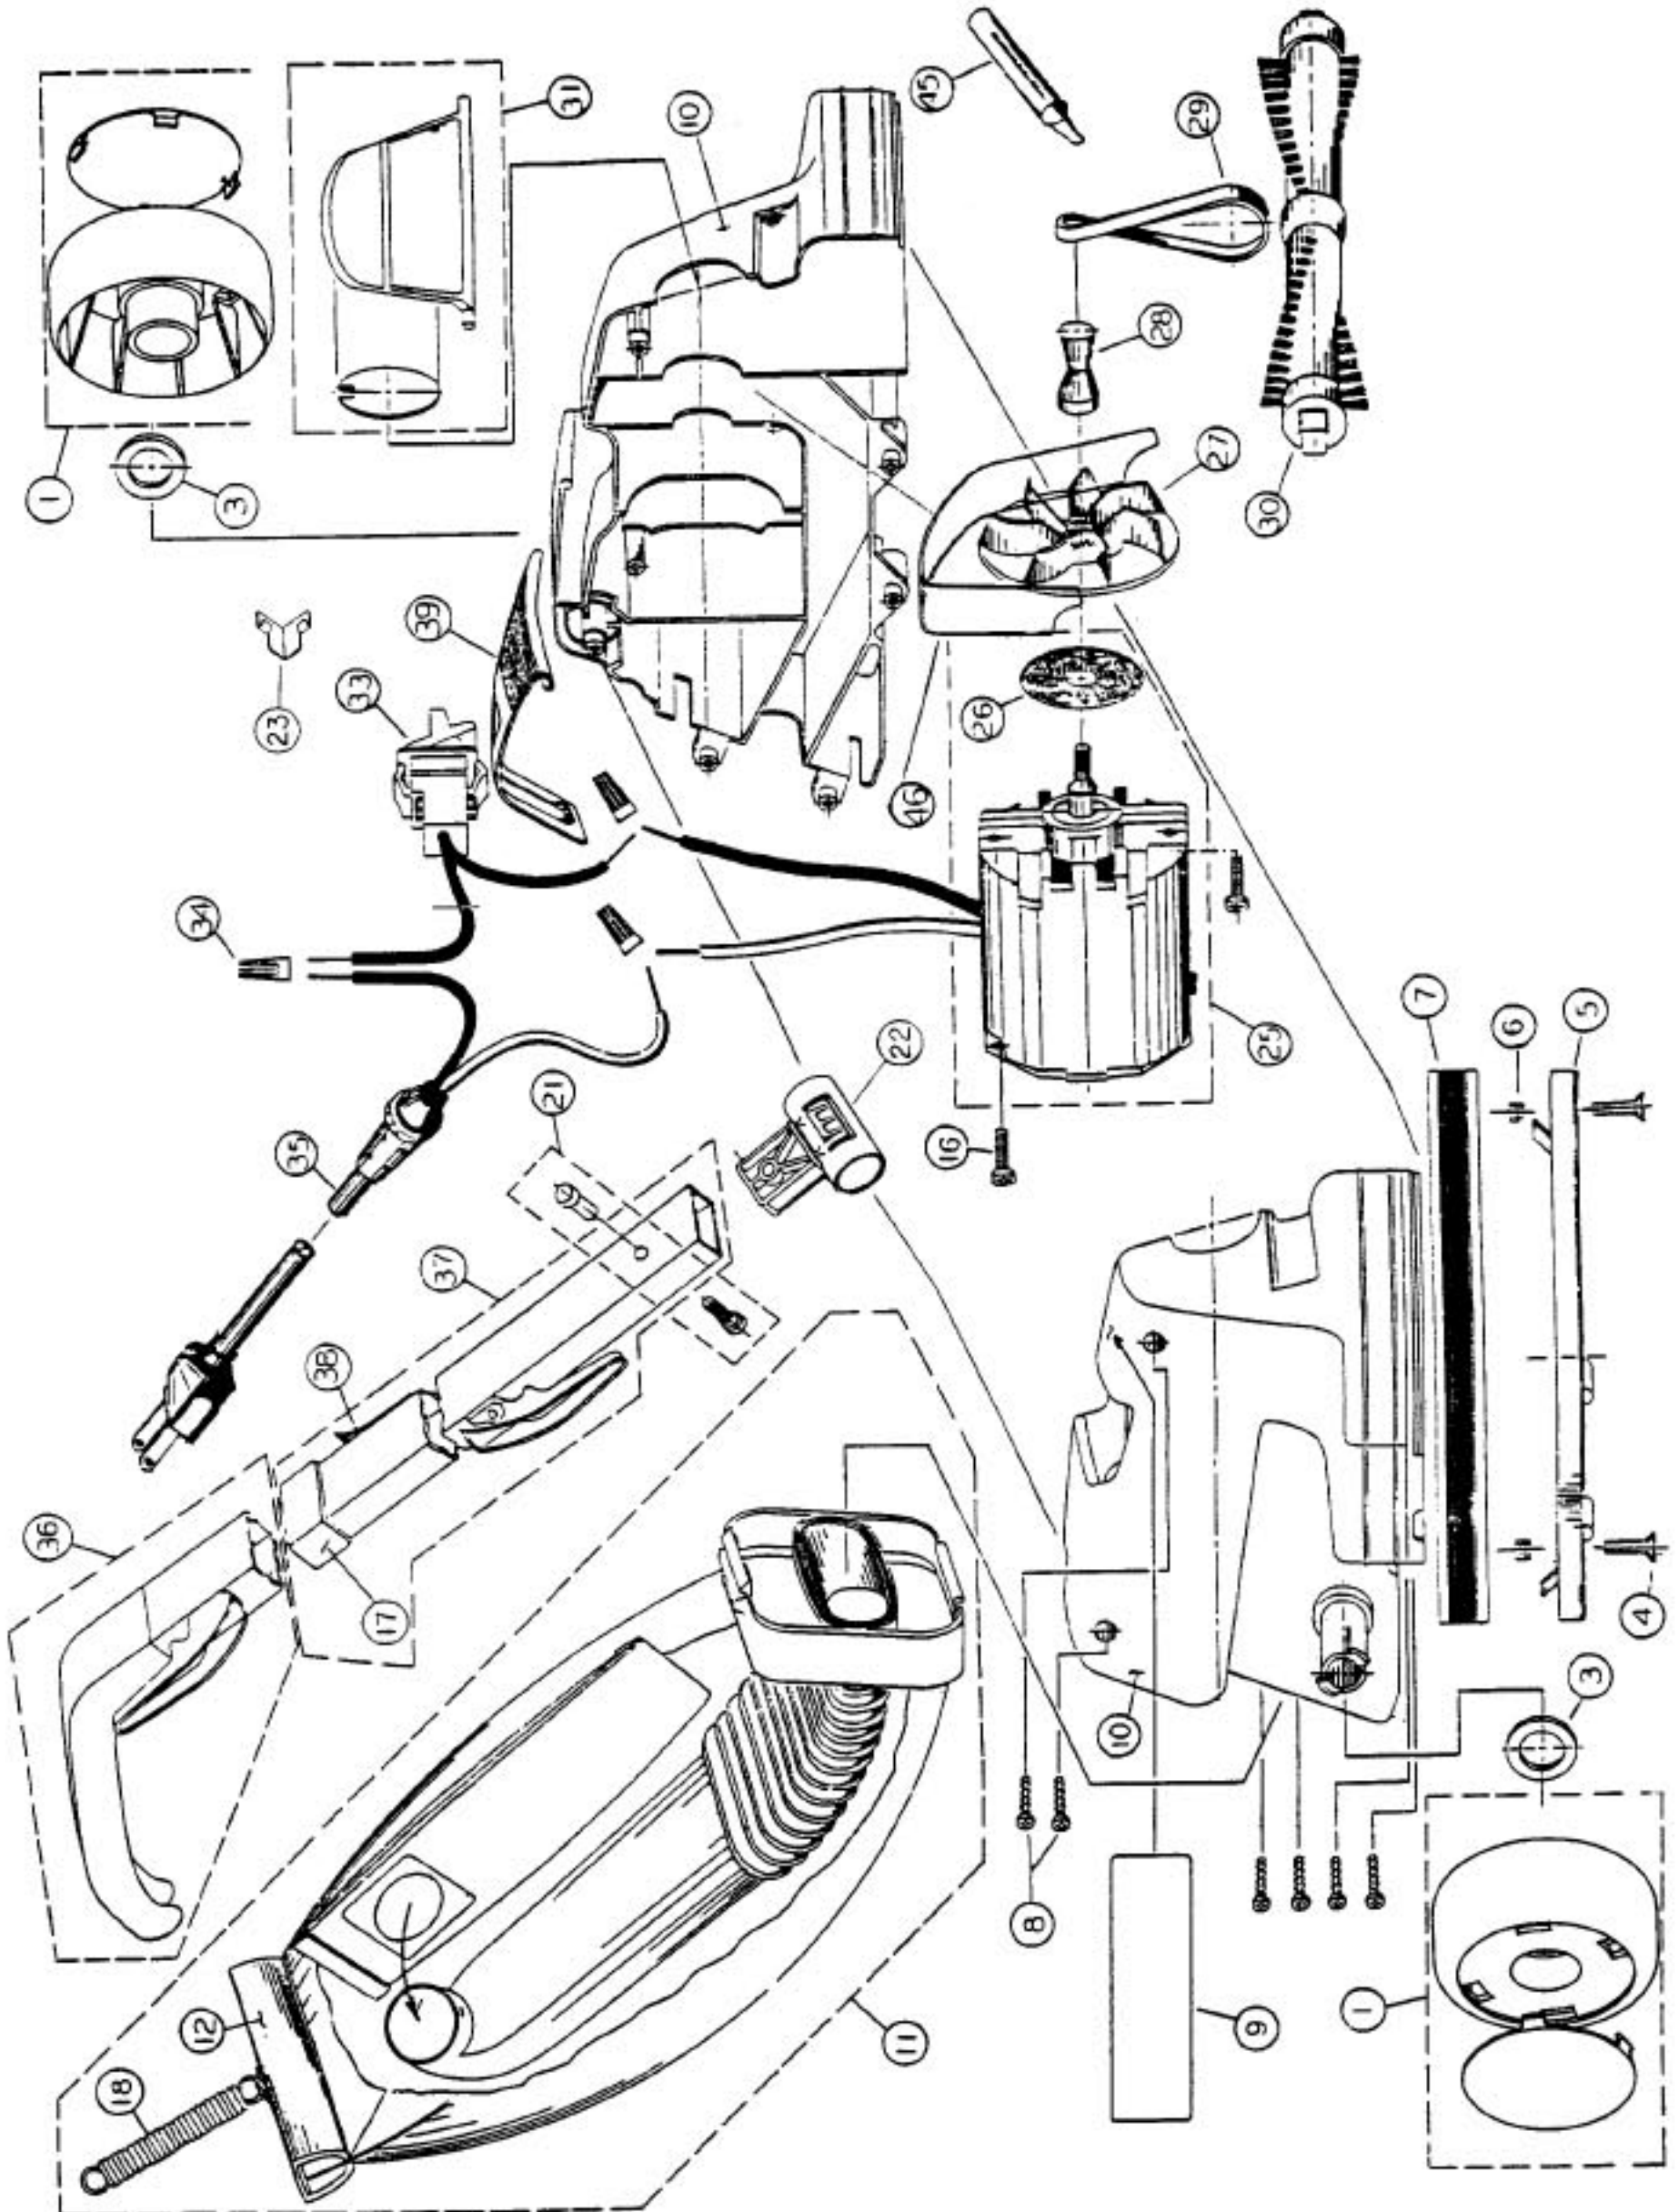

Models: 702, 712, 713, 733, 737, 737CA