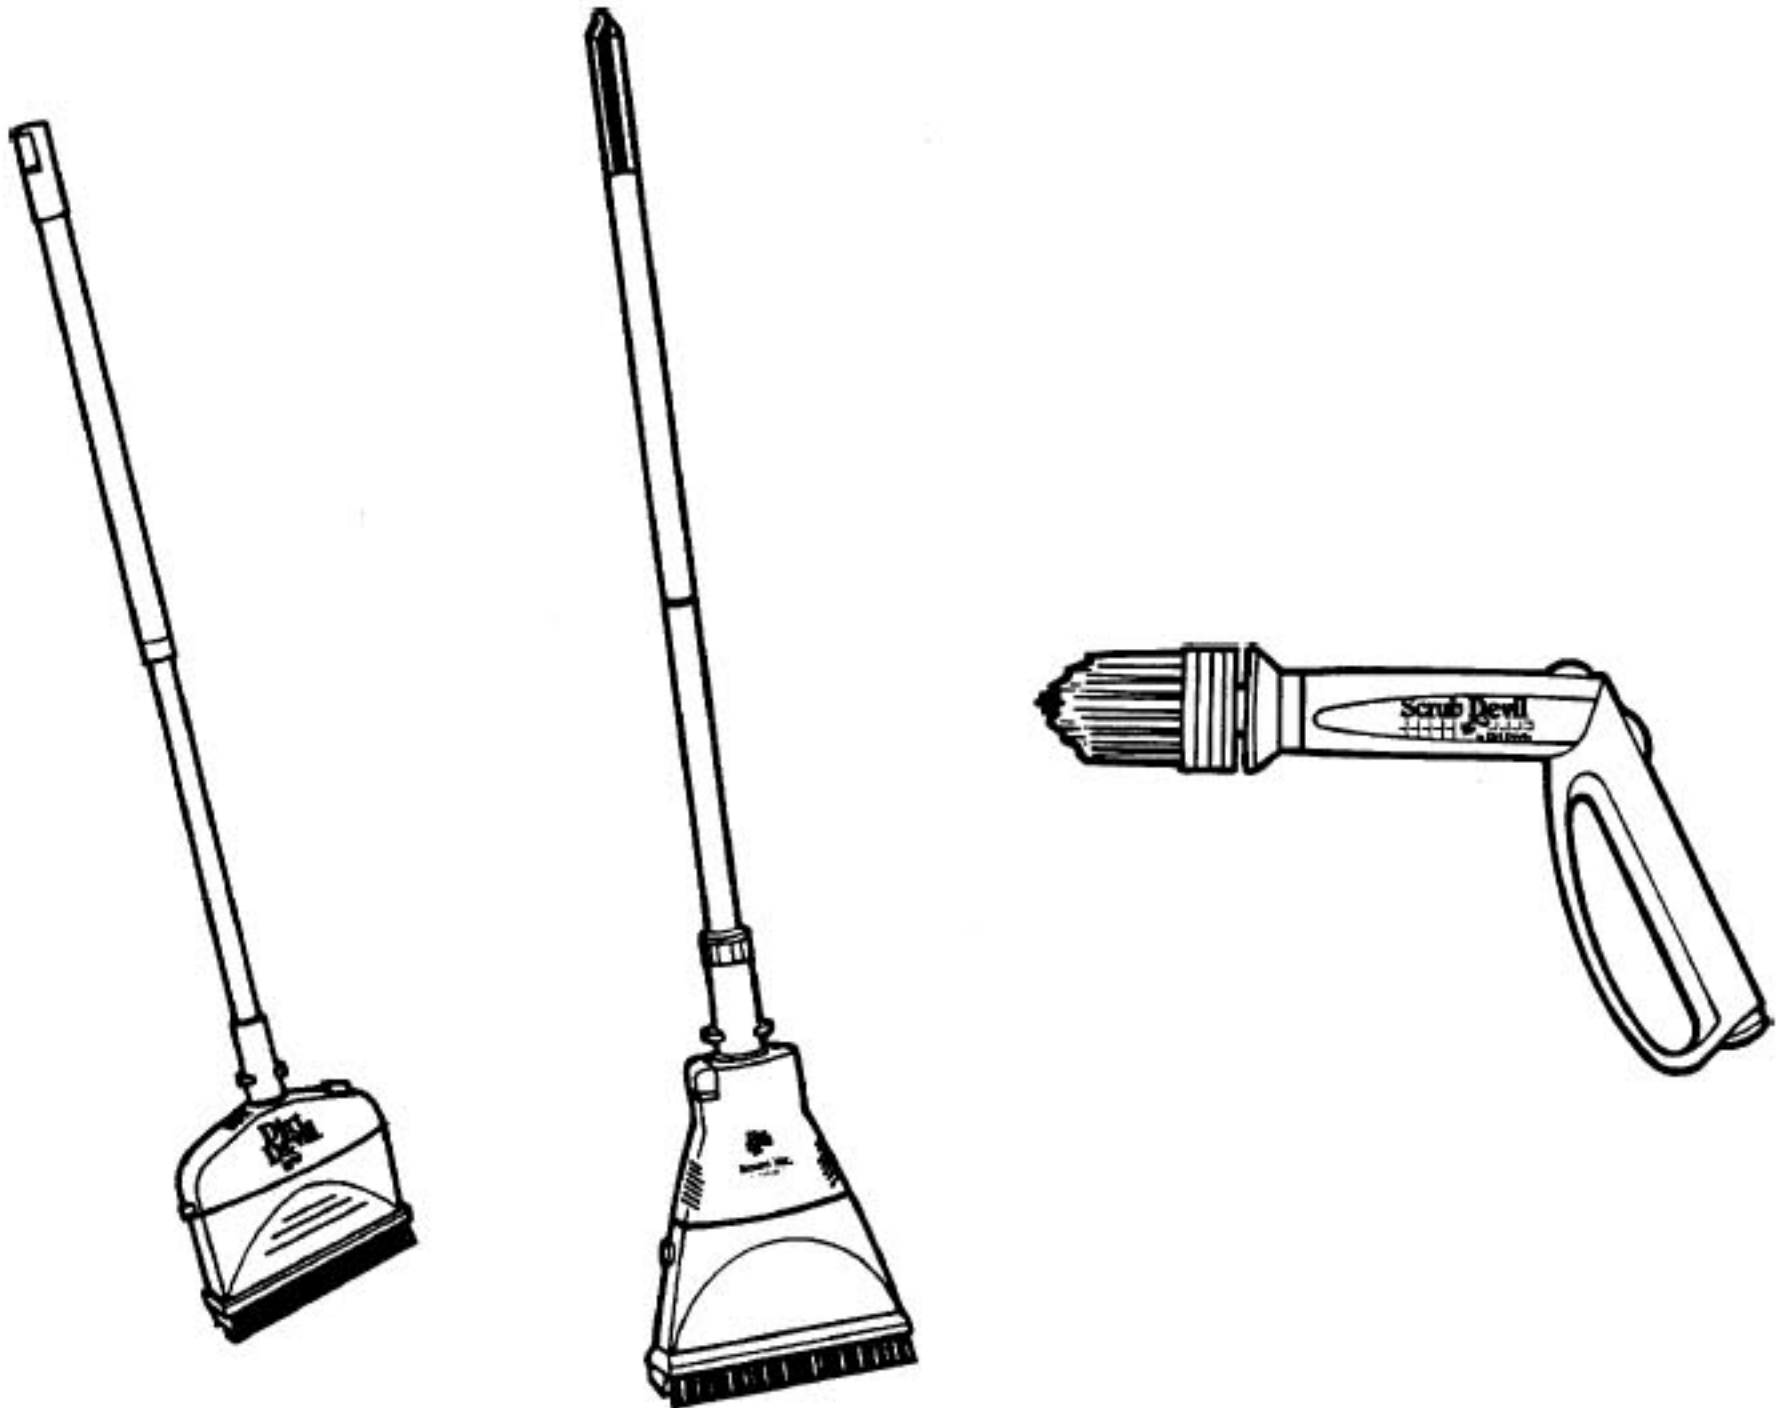

Models: BV2000, BV2010, BV2020

ALSO SCRUB DEVIL

BV2000 BROOM REPAIR PARTS

- R-200846 Gasket
- R-200385 Charger
- R-220039 Wall Bracket
- R-200399 Handle Assy
- NLA Motor Head Assy
- R-200802 Nozzle Head
- R-200900 Filter Package

SD100 SCRUB DEVIL REPAIR PARTS

- R-110196 Scrubber Pad
- R-110255 Charger
- R-110175 Round Brush
- R-110176 Corner Brush Assy
- R-110120 Battery
- R-110240 Charger Stand