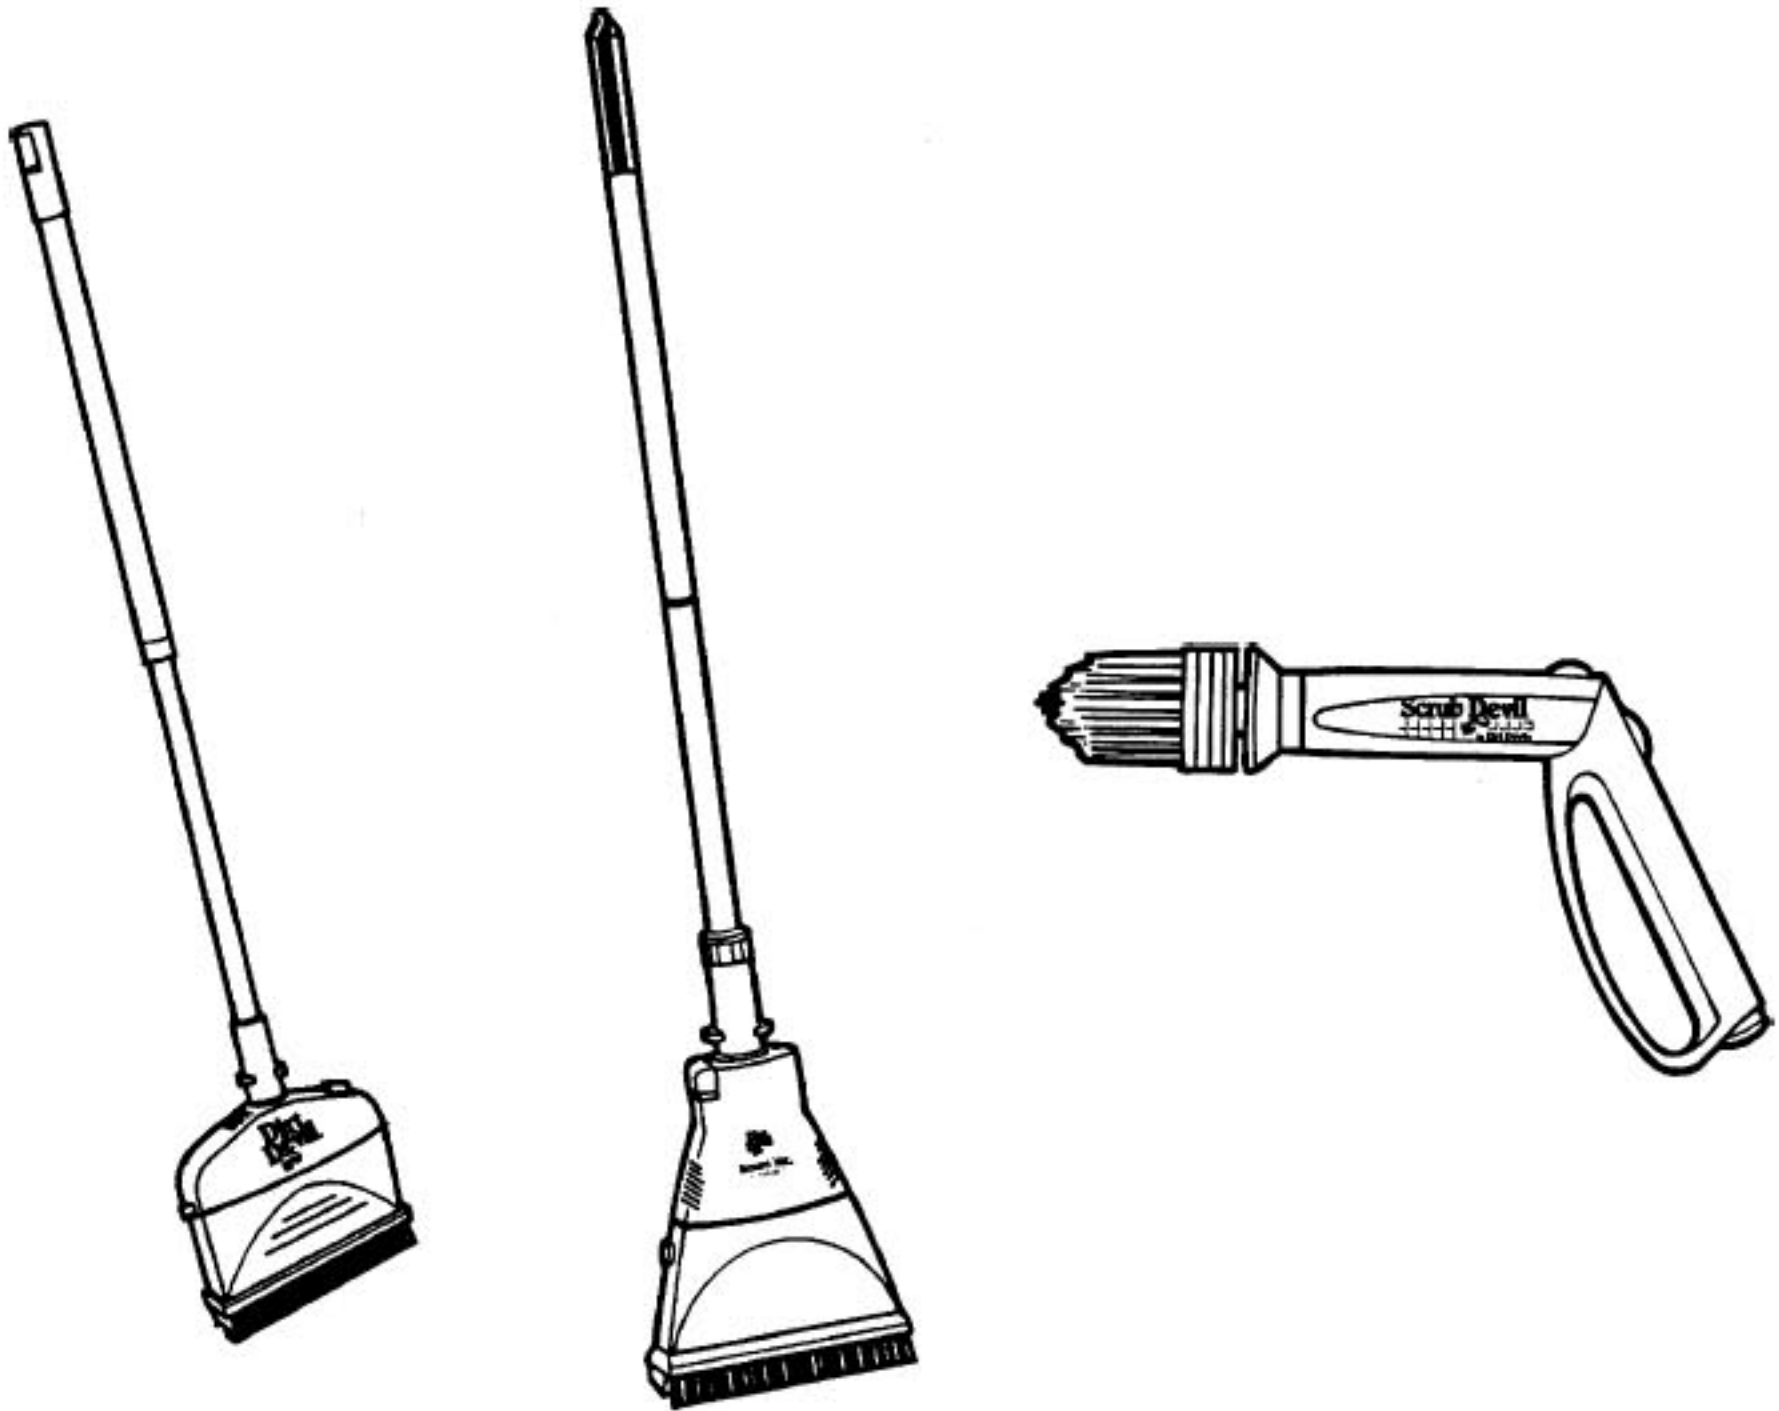

Models: BV2000, BV2010, BV2020

ALSO SCRUB DEVIL

BV2000 BROOM REPAIR PARTS

- R-200846 Gasket
- R-200385 Charger
- R-220039 Wall Bracket
- R-200399 Handle Assy
- NLA Motor Head Assy
- R-200802 Nozzle Head
- R-200900 Filter Package

SD100 SCRUB DEVIL REPAIR PARTS

- R-110196 Scrubber Pad
- R-110255 Charger
- R-110175 Round Brush
- R-110176 Corner Brush Assy
- R-110120 Battery
- R-110240 Charger Stand