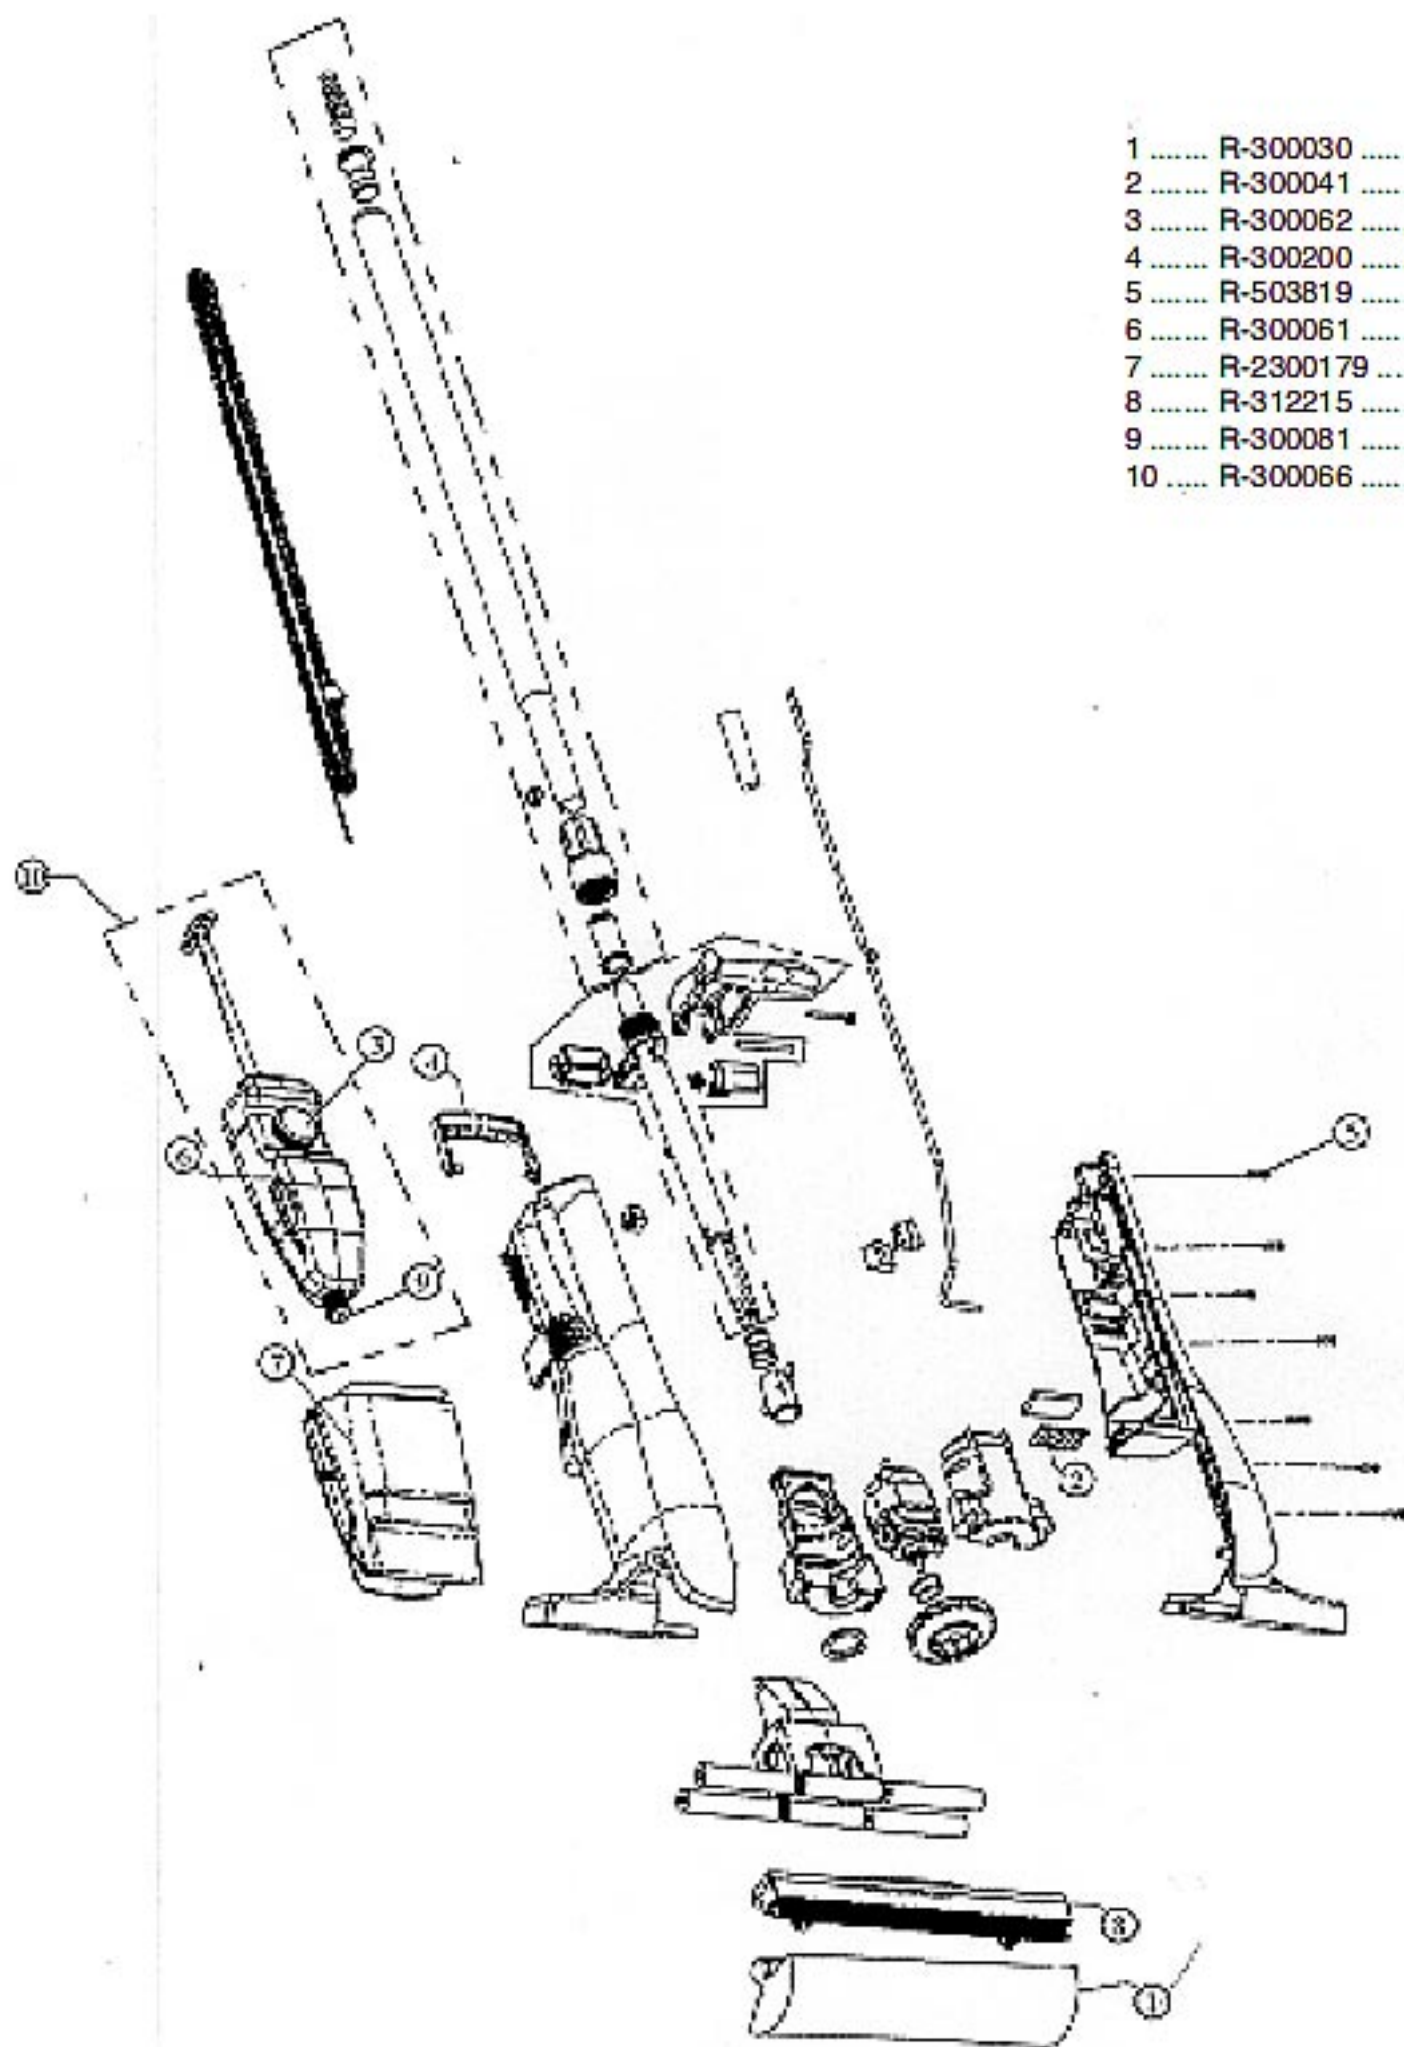

Models: MV3120

- 1 R-300030 Sponge
- 2 R-300041 Fan Grill
- 3 R-300062 Fill Cap
- 4 R-300200 Clean Reservoir Latch
- 5 R-503819 Screw
- 6 R-300061 Cleaning Solution Reservoir
- 7 R-2300179 Dirty Water Reservoir
- 8 R-312215 Squeegee Tray Assembly
- 9 R-300081 Dispensing Cap
- 10 R-300066 Plunger Assembly