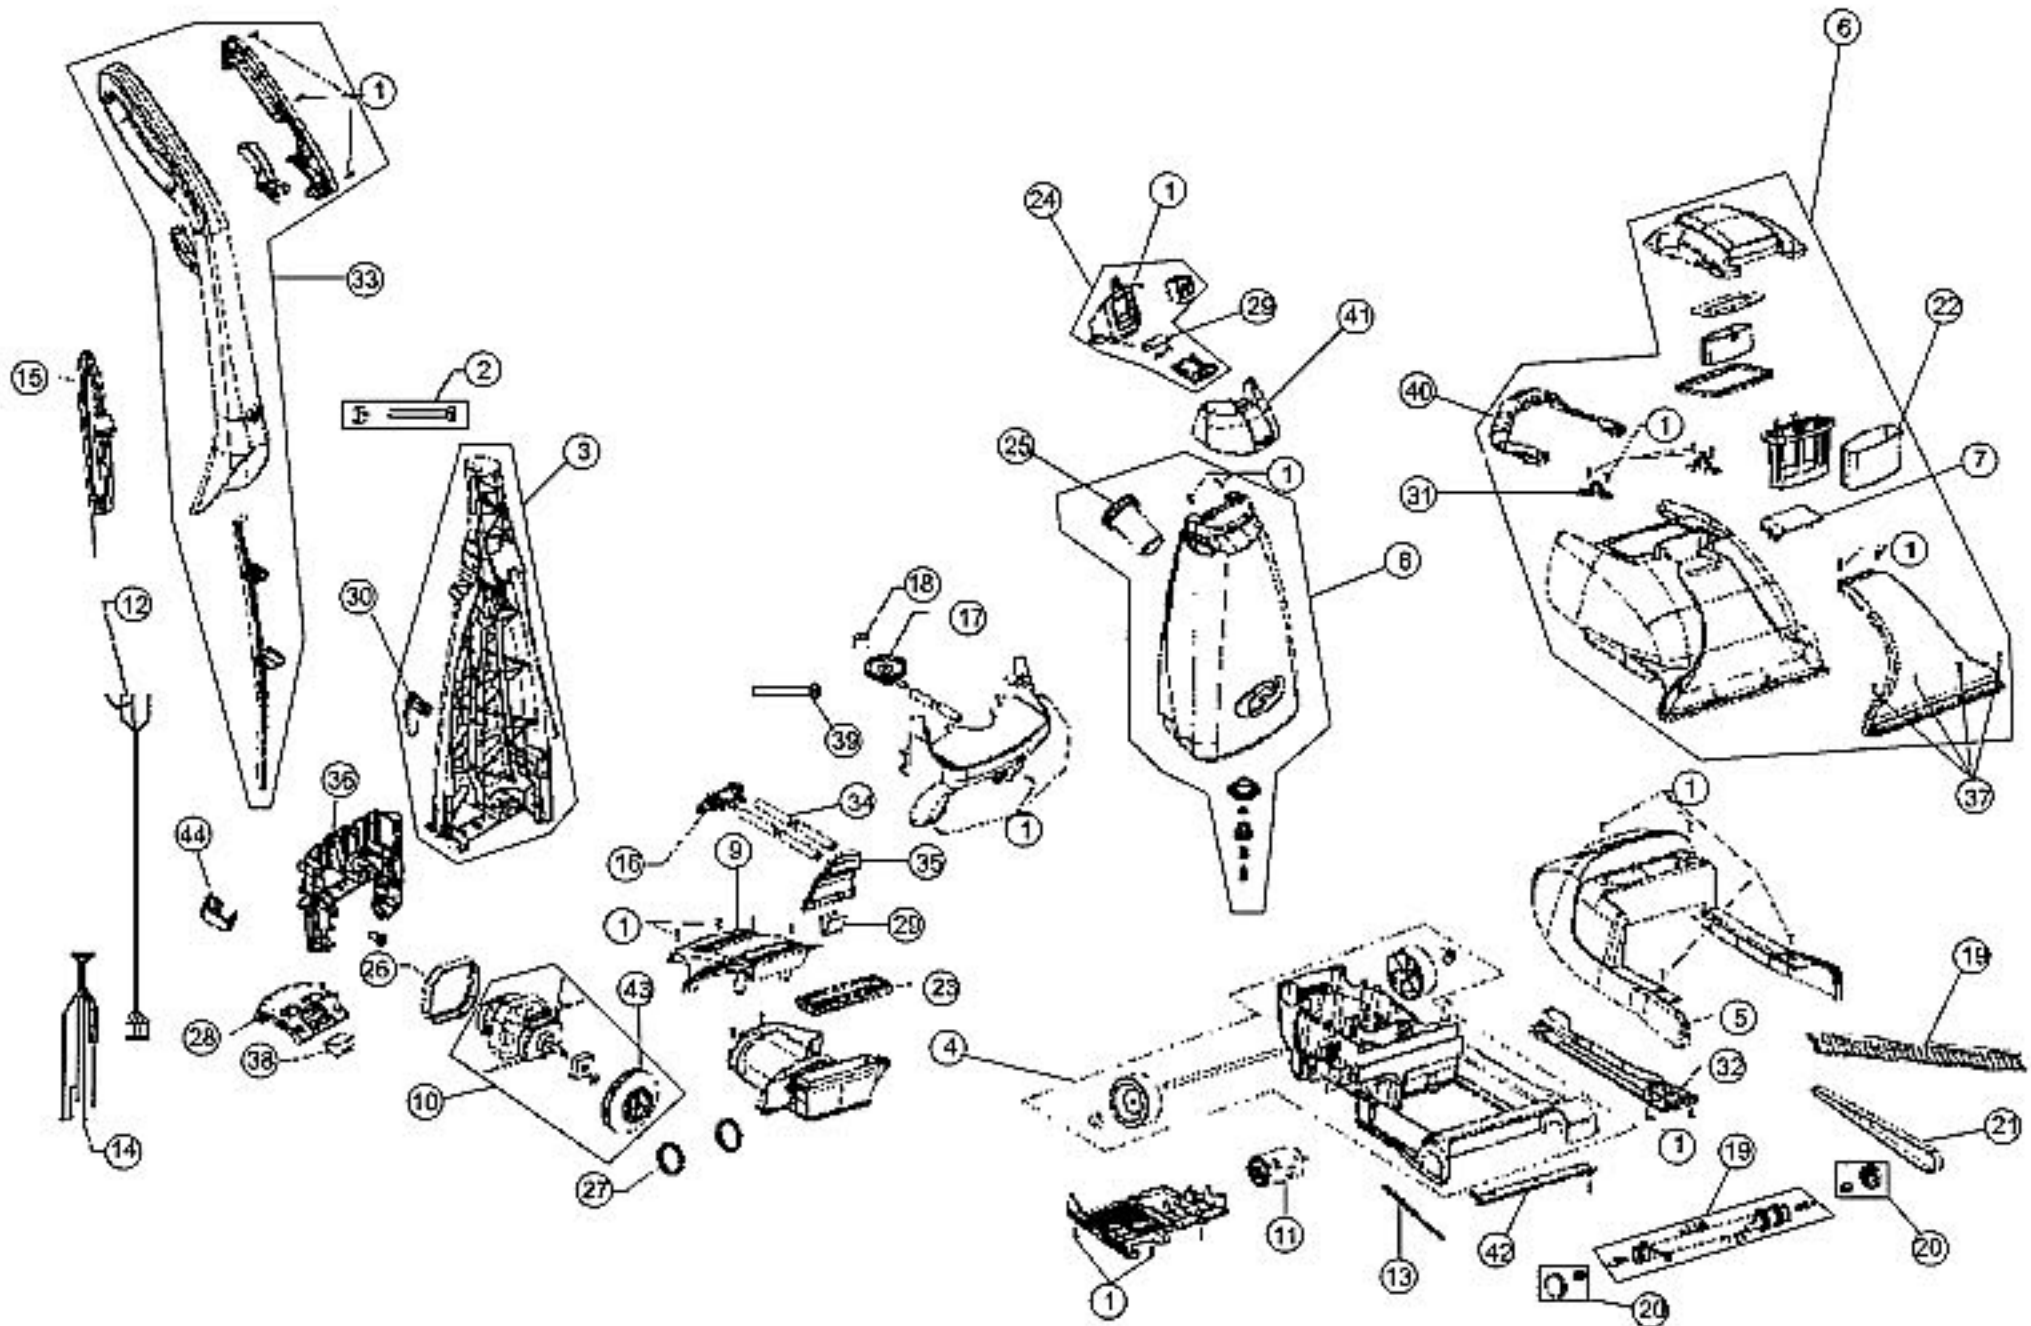

ROYAL

EASY STEAMER

Models: CE6000, CE7000

Index	Part No.	Description
1	R-700130	Screw
2	R-700670	Handle screw assembly
3	R-710501	Lower handle assembly
4	R-710100	Base assembly
5	R-700120	Base cover (CE7000) Base cover (CE6000)
6	R-700701	Dirty water tank assembly
7	R-700755	Hose door assembly
8	R-710801	Clear water bottle assembly
9	R-700125	Motor cover base
10	R-700212	Motor assembly
11	R-700301	Brush motor (CE7000)
12	R-710530	Upper wire harness
13	R-710534	Lower wire harness (CE7000)
14	R-710532	Middle wire harness
15	R-700542	Power cord - 25 feet
16	R-700515	Valve assembly/port hose
17	R-710580	Valve adapter plate
18	R-700595	Tank adapter screen
19	R-700335	Brush / pins assembly (CE7000) Brush strip bar (CE6000)
20	R-700327	End cap / bearings (CE7000)
21	R-400615	style 7 belt, 2 pack (CE7000)
22	R-700750	DW foam filter

Index	Part No.	Description
23		DW seal - fan housing
24	R-710551	Switch plate assembly
25	R-700805	Clean water tank fill cap
26	R-700210	Rear motor mount
27	R-700510	Lower handle pivot
28	R-700135	Base handle lock
29	R-700140	Latch spring
30	R-720120	Cord hook
31	R-700732B	Carry handle clamp
32	R-700115	Base belt cover
33	R-710114	Upper handle assembly
34	R-7005676	21" tubing valve/spray plate
35	R-700735	DW cover latch
36	R-701502	Lower handle bottom
37	R-700155	Screw
38	R-700142	Handle release spring
39	R-710673	Lower handle screw assembly
40	R-700730	Dirty water tank carry handle
41		Clean water tank carry handle
42	R-700150	Spray plate assembly
43	R-710240	Fan assembly
44	R-700574	Valve cover