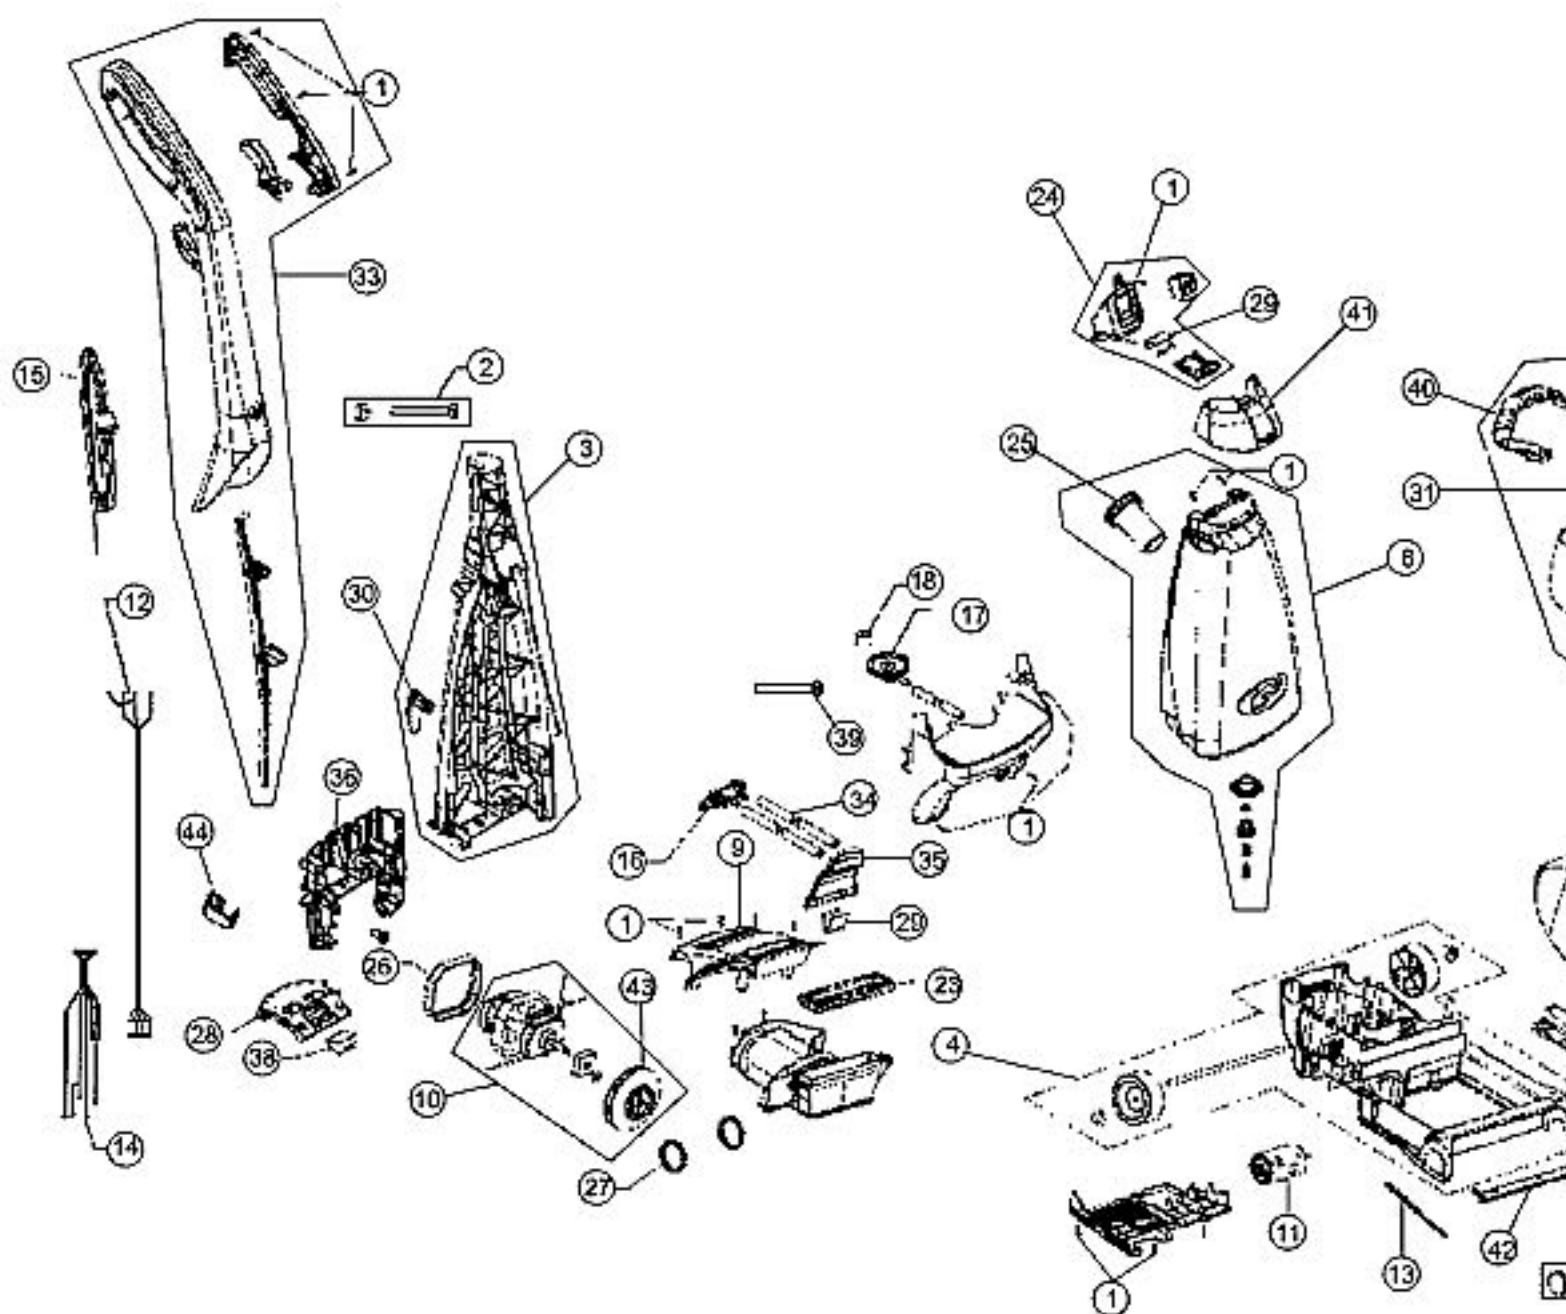

This Owner's Manual is provided and hosted by [Appliance Factory Parts](#).

Royal CE7000 Owner's Manual

[Shop genuine replacement parts for Royal CE7000](#)

[Find Your Royal Vacuum Cleaner Parts - Select From 772 Models](#)

----- Manual continues below -----

Models: CE6000, CE7000

Index	Part No.	Description
1	R-700130	Screw
2	R-700670	Handle screw assembly
3	R-710501	Lower handle assembly
4	R-710100	Base assembly
5	R-700120	Base cover (CE7000)
		Base cover (CE6000)
6	R-700701	Dirty water tank assembly
7	R-700755	Hose door assembly
8	R-710801	Clear water bottle assembly
9	R-700125	Motor cover base
10	R-700212	Motor assembly
11	R-700301	Brush motor (CE7000)

Index	Part No.	Description
23		DW seal - fa
24	R-710551	Switch plate
25	R-700805	Clean water
26	R-700210	Rear motor
27	R-700510	Lower hand
28	R-700135	Base handle
29	R-700140	Latch spring
30	R-720120	Cord hook
31	R-700732B	Carry handl
32	R-700115	Base belt co
33	R-710114	Upper hand
34	R-7005676	21" tubing v