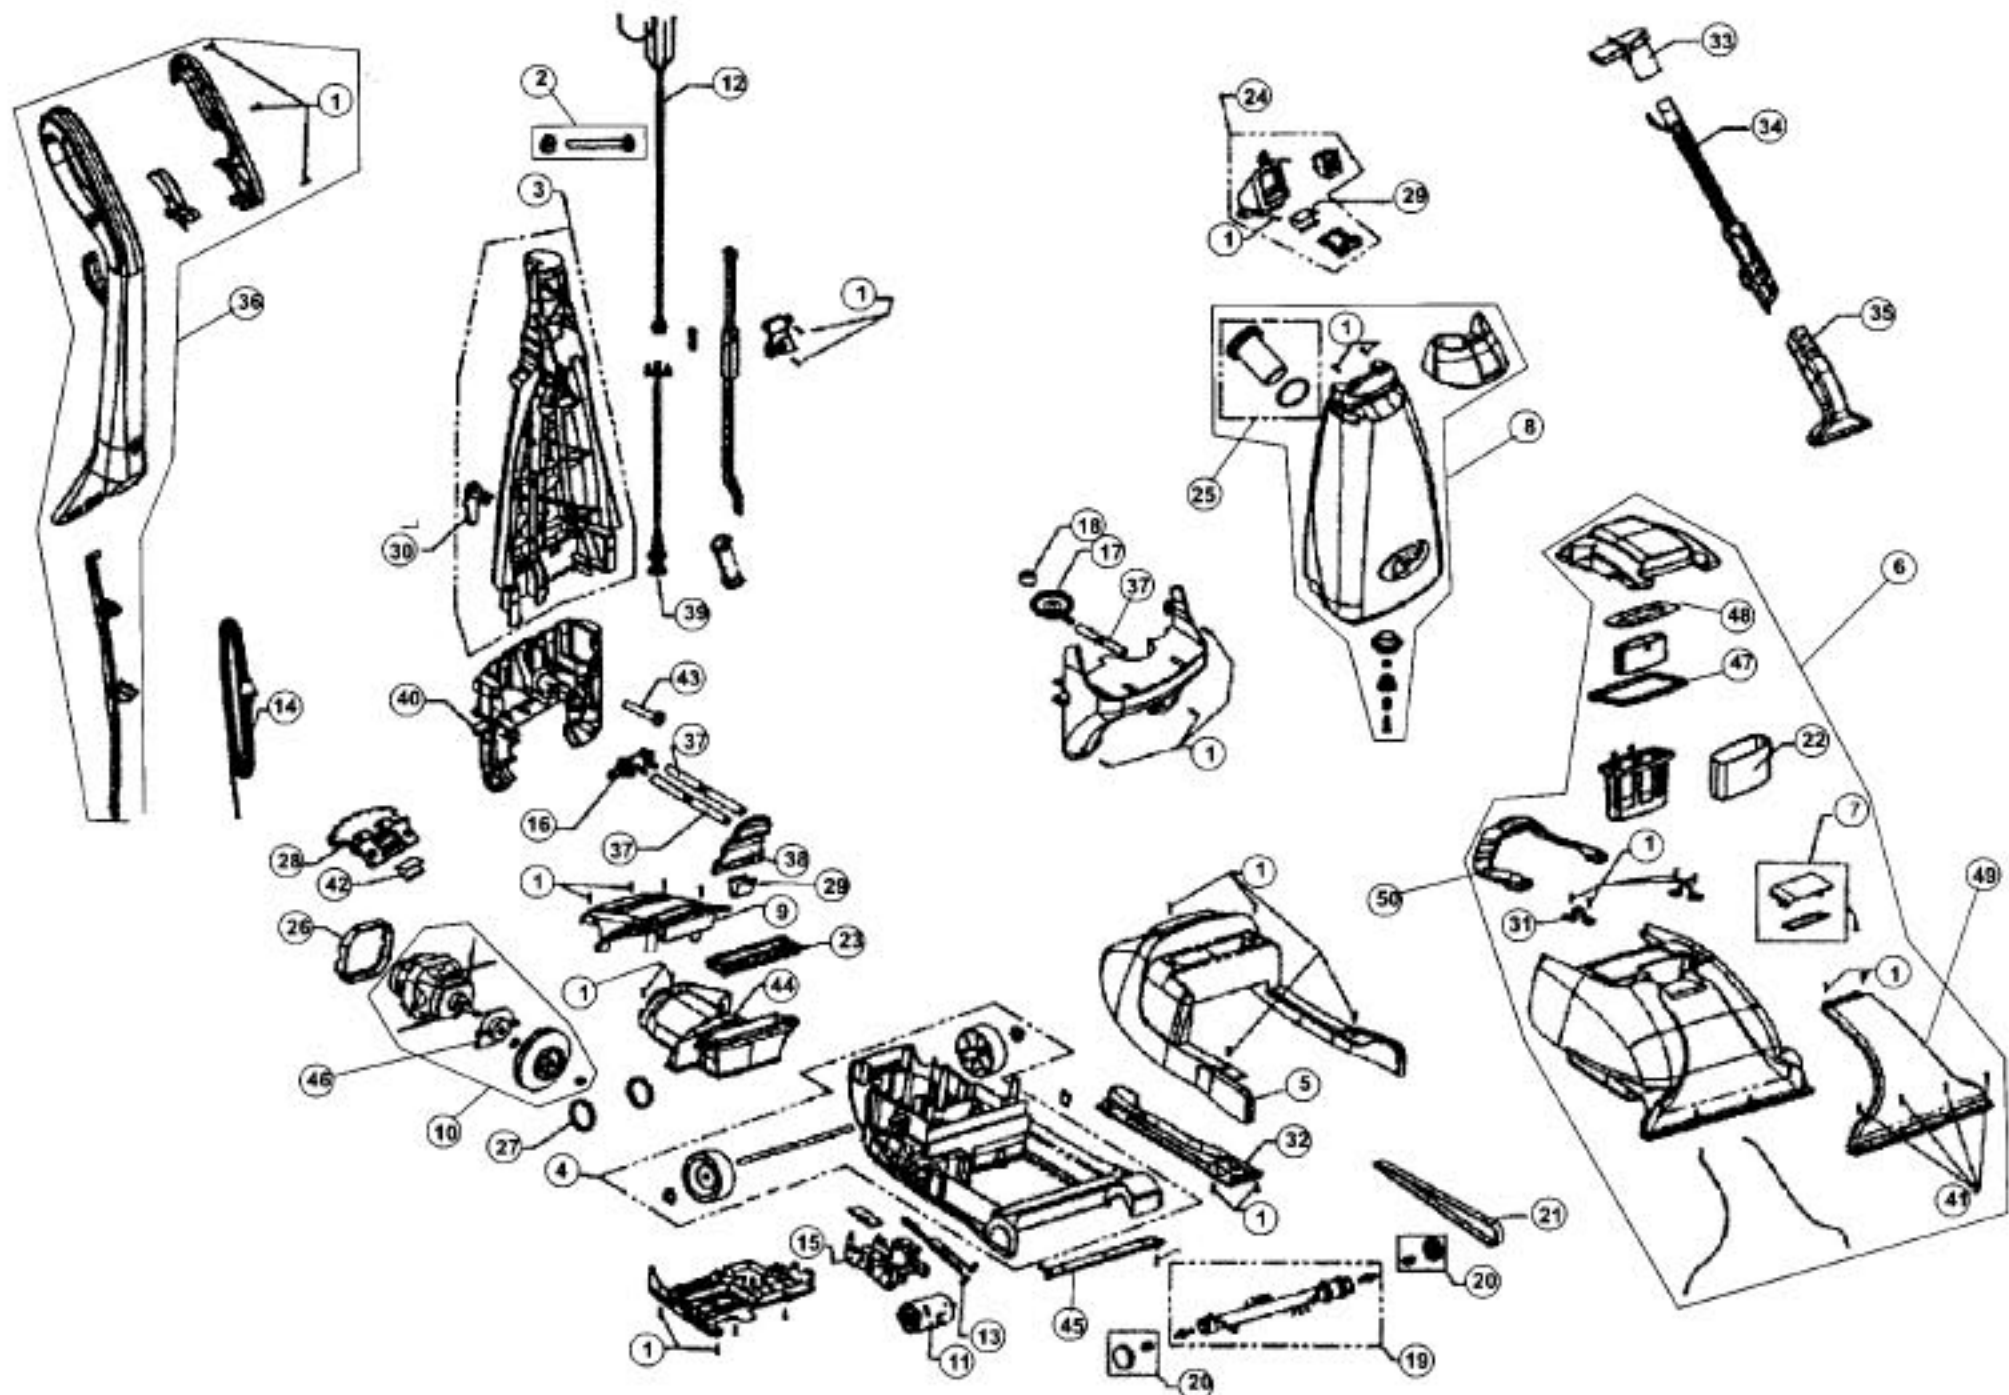

Models: CE7100C

Index	Part No.	Description
1	R-700130	Screw
2	R-700670	Handle screw assembly
3	R-700501	Lower handle assembly
4	R-700100	Base assembly
5	NLA	Base cover
6	R-700701	Dirty water tank assembly
7	R-700755	Hose door assembly
8	R-708008	C.water bottle assembly with handle
9	R-700125	Motor cover base
10	R-710212	Motor assembly
11	R-700301	Brush motor
12	R-710530	Upper wire harness
13	R-710534	Lower wire harness
14	R-700542	Power cord - 25 feet
15	R-710400	Pump
16	R-700575	Port hose connector/valve
17	R-700580	Valve tank adapter plate
18	R-700595	Tank adapter screen
19	R-700335	Brush/pins assembly
20	R-700327	End cap / bearings
21	R-400615	Style 7 belt - 2 pack
22	R-700750	DW foam filter
23	R-171023	DW seal - fan housing
24	R-710230	Switch plate assembly
25	R-700805	C. water fill cap

Index	Part No.	Description
26	R-700210	Rear motor mount
27	R-700510	Handle pivot ring
28	R-700135	Base handle lock
29	R-700140	Latch spring
30	R-720120B	Cord hook
31	R-700732B00	D.W. carry handle clamp
32	R-700115	Base belt cover
33	R-770110	Dirty water adapter assembly
34	R-771103	8' hose assembly
35	R-771600	Upholstery nozzle tool assembly
36	R-710114	Upper handle assembly
37	R-7005676	21" rubber tubing
38	R-700735	DW cover latch
39	R-710532	Middle wire harness
40	R-710502	Bottom lower handle
41	R-700155	Screw
42	R-700142	Handle lock release spring
43	R-710673	Lower handle screw assembly
44	R-700225	Fan housing-front shroud
45	R-700150	Spray plate assembly
46	R-710240	Fan assembly
47	R-700725	Dirty water tank cover seal
48	R-700760	Dirty water tank float cage seal
49	R-700710	Dirty water tank top nozzle assembly
50	R-700730	Dirty water tank carry handle