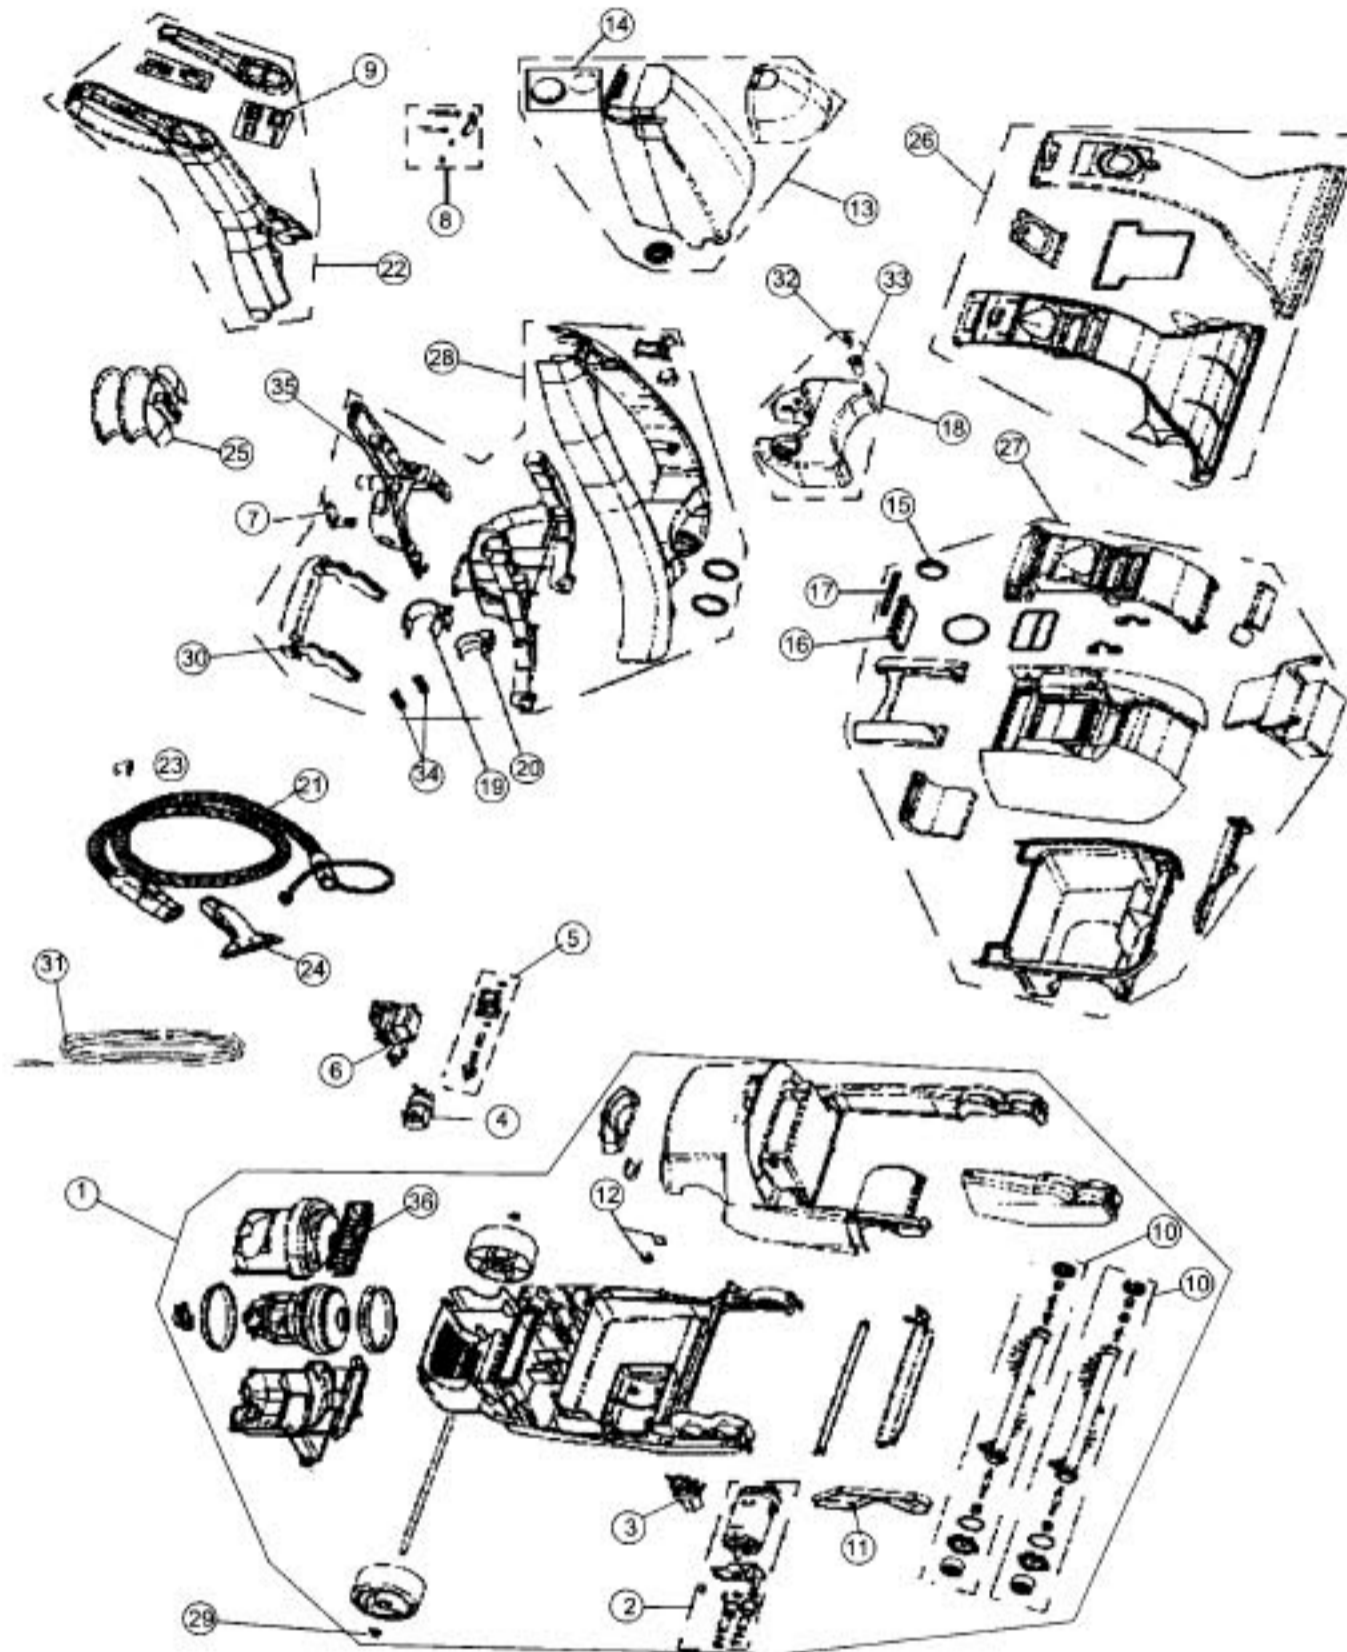

Models: CE7900

Index	Part No.	Description
1	R-790100	Base, motor, brushroll, brushroll motor, and housing assembly
2	R-790401	Brush motor assembly
3	R-790320	Soap dispensing valve
4	R-790330	Low pressure spray valve
5	R-790360	Side port connector assembly
6	R-790300	Low pressure pump
7	R-720120B	Cord hook
8	R-790805	Handle screw assembly
9	R-790820	Switch assembly
10	R-790420	brushroll assembly
11	R-372031	Style 4/5 belt, 2 pack
12	R-720380	clip, belt guide
13	R-790700	Clean water bottle assembly
14	R-790710	CWT cap
15	R-790505	DWT cap assembly
16	R-790537	DWT filter gasket
17	R-1790538	DWT filter gasket
18	R-790750	Soap tank assembly

Index	Part No.	Description
19	R-790605	Left hose clip
20	R-790607	Right hose clip
21		Hose assembly
22	R-790800	Upper handle assembly
23	R-791120	Water tube hose clip
24		Nozzle tool assembly
25	R-790845	Hose caddy
26	R-790540	Dirty water tank top nozzle assembly
27	R-790570	Dirty water tank assembly
28	R-790600	Lower handle assembly
29	R-710102	Wheel retainer cap
30	R-790660	Lower handle release pedal
31	R-790990	Power cord
32	R-790752	Soap tank pick-up elbow
33	R-790754	Soap tank tube grommet
34	R-790670	Handle spring
35	R-790650	Carrying handle
36		Fan motor gasket