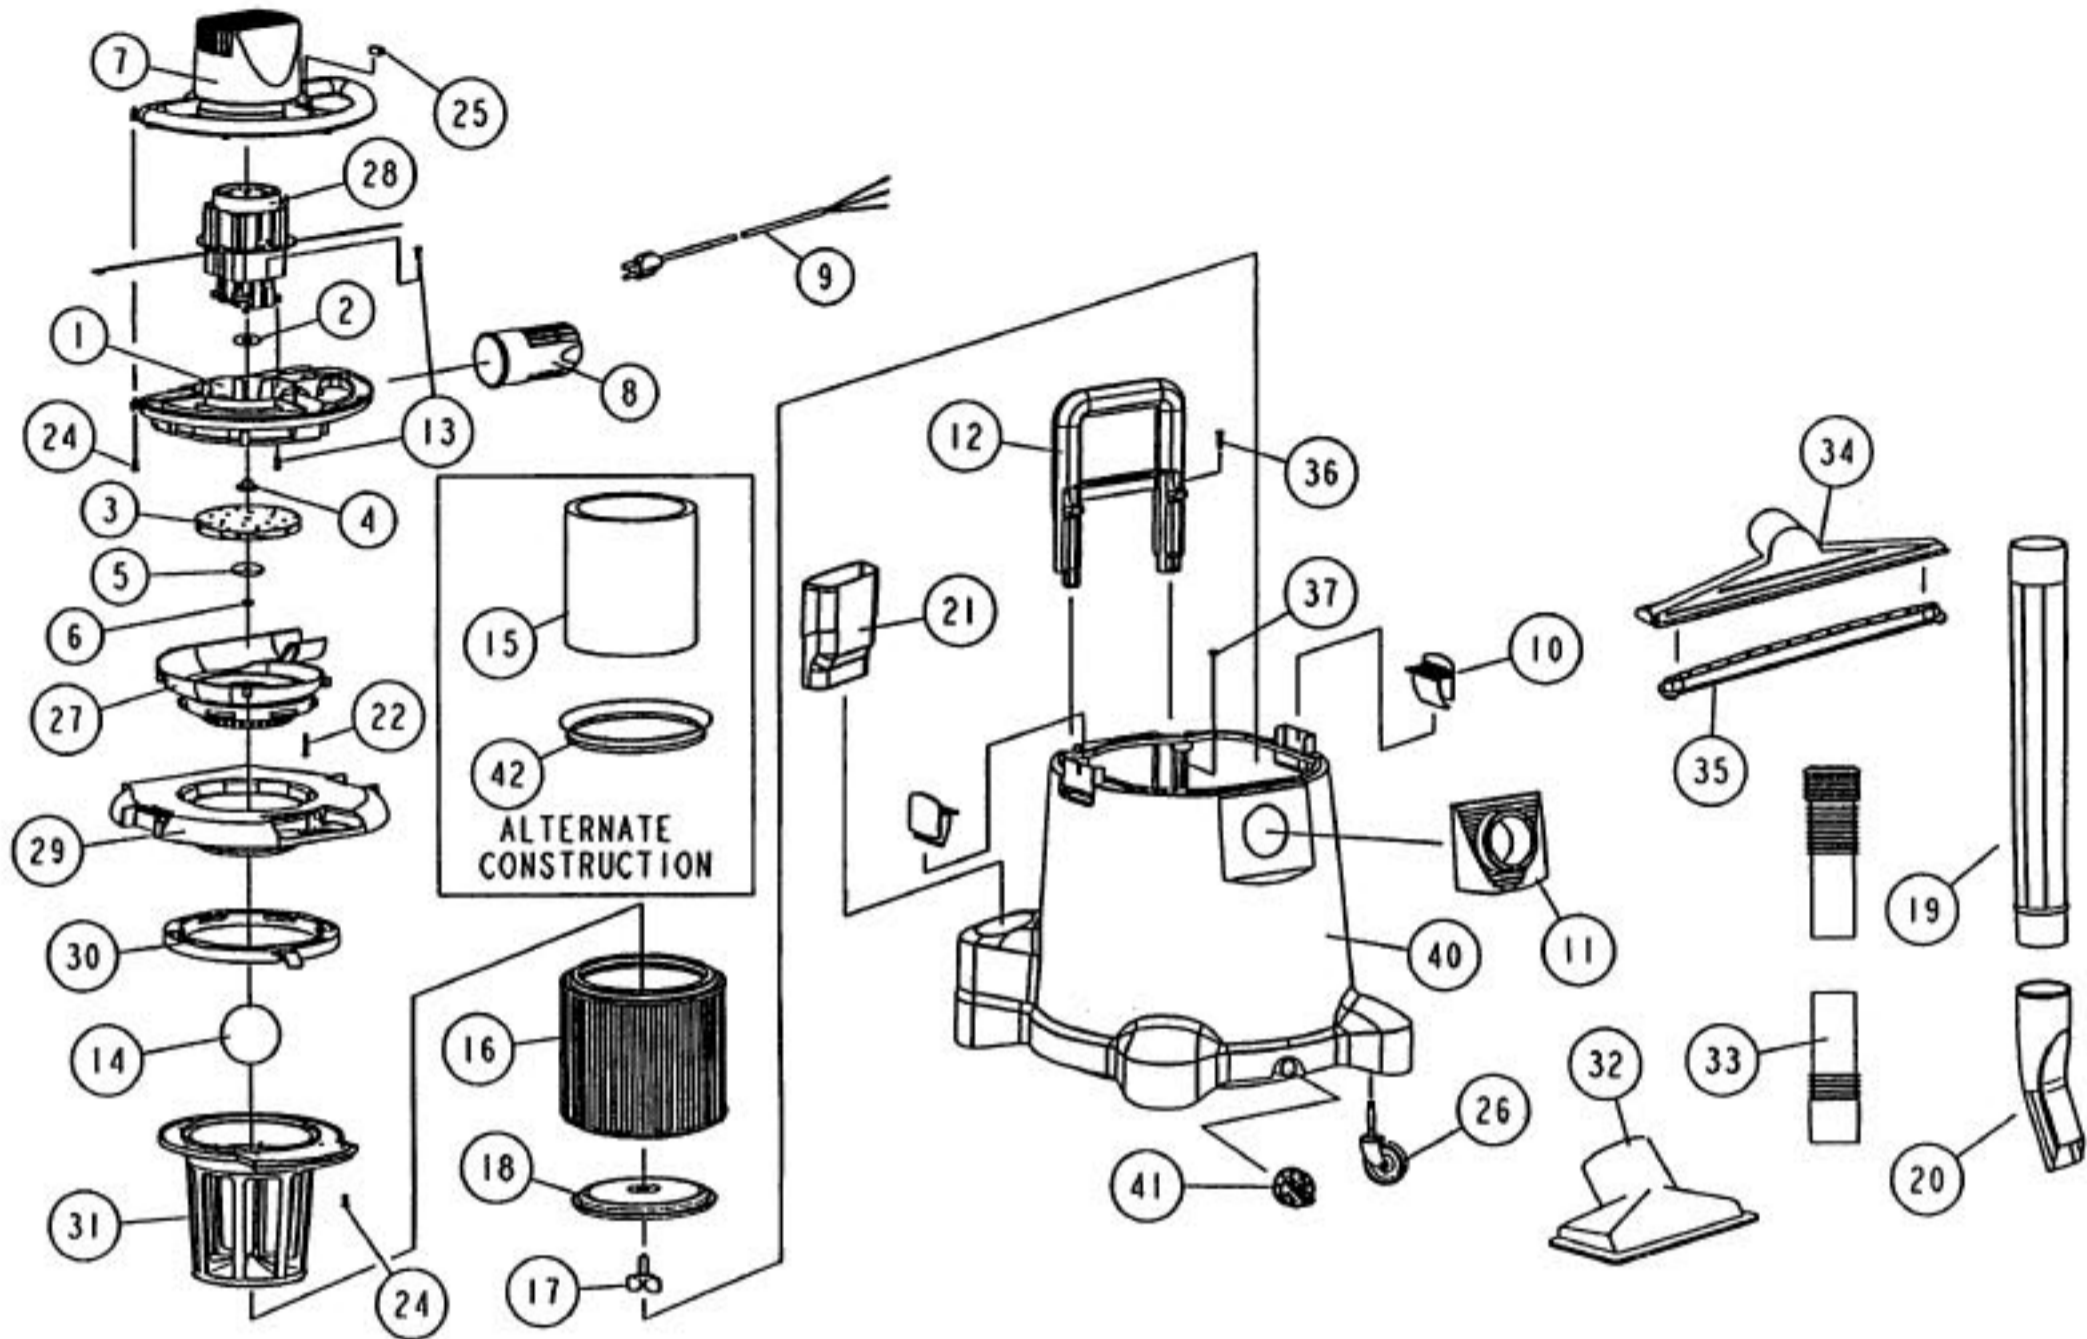

# WET / DRY VACUUMS

Models: 08900, 08900B (8 Gallon), 081600, 081600B (16 Gallon)

- 1..... R-120005 ..... Upper Blower Housing
- 2..... NLA ..... Seal, end bracket
- 3..... R-120035 ..... Fan
- 4..... NLA ..... Spacer
- 5..... R-120045 ..... Washer, anti-gyro
- 6..... R-120050 ..... Nut
- 7..... NLA ..... Upper Handle & Motor Cover
- 7..... R-120056 ..... Upper Handle & Motor Cover, 08900B, 081600B
- 8..... R-120060 ..... Exhaust Diffuser
- 9..... NLA ..... Cord
- 9..... R-120176 ..... Cord, 6 ft, 08600B, 086100B
- 10..... R-120090 ..... Latch
- 11..... R-120105 ..... Inlet, bucket, 08900, 08900B
- 11..... R-160105 ..... Inlet, bucket, 081600, 081600B
- 12..... R-201156 ..... Handle & Hardware, bucket
- 13..... R-120125 ..... Screw, motor mount & ground
- 14..... R-120155 ..... Ball, shut-off
- 15..... NLA ..... Filter, foam
- 16..... R-120171 ..... Filter Cartridge
- 17..... R-120173 ..... Wing Bolt, filter
- 18..... R-120174 ..... Retainer
- 19..... R-120205 ..... Extension Wand
- 20..... R-120210 ..... Nozzle, blower
- 21..... R-120300 ..... Tool Caddy
- 22..... R-250100 ..... Screw, body
- 23..... R-259762 ..... Wire Connector
- 24..... R-720430 ..... Screw, body