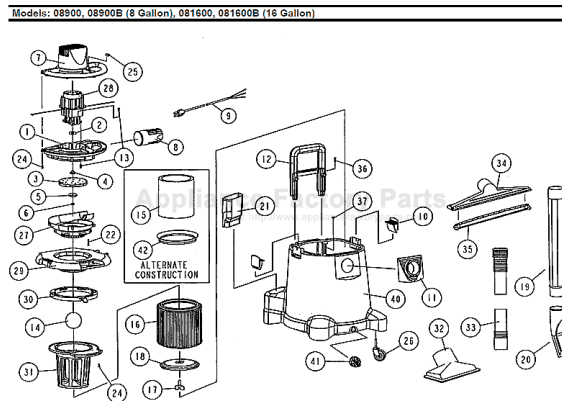

[Find Your Royal Vacuum Cleaner Parts - Select From 772 Models](#)

----- Manual continues below -----