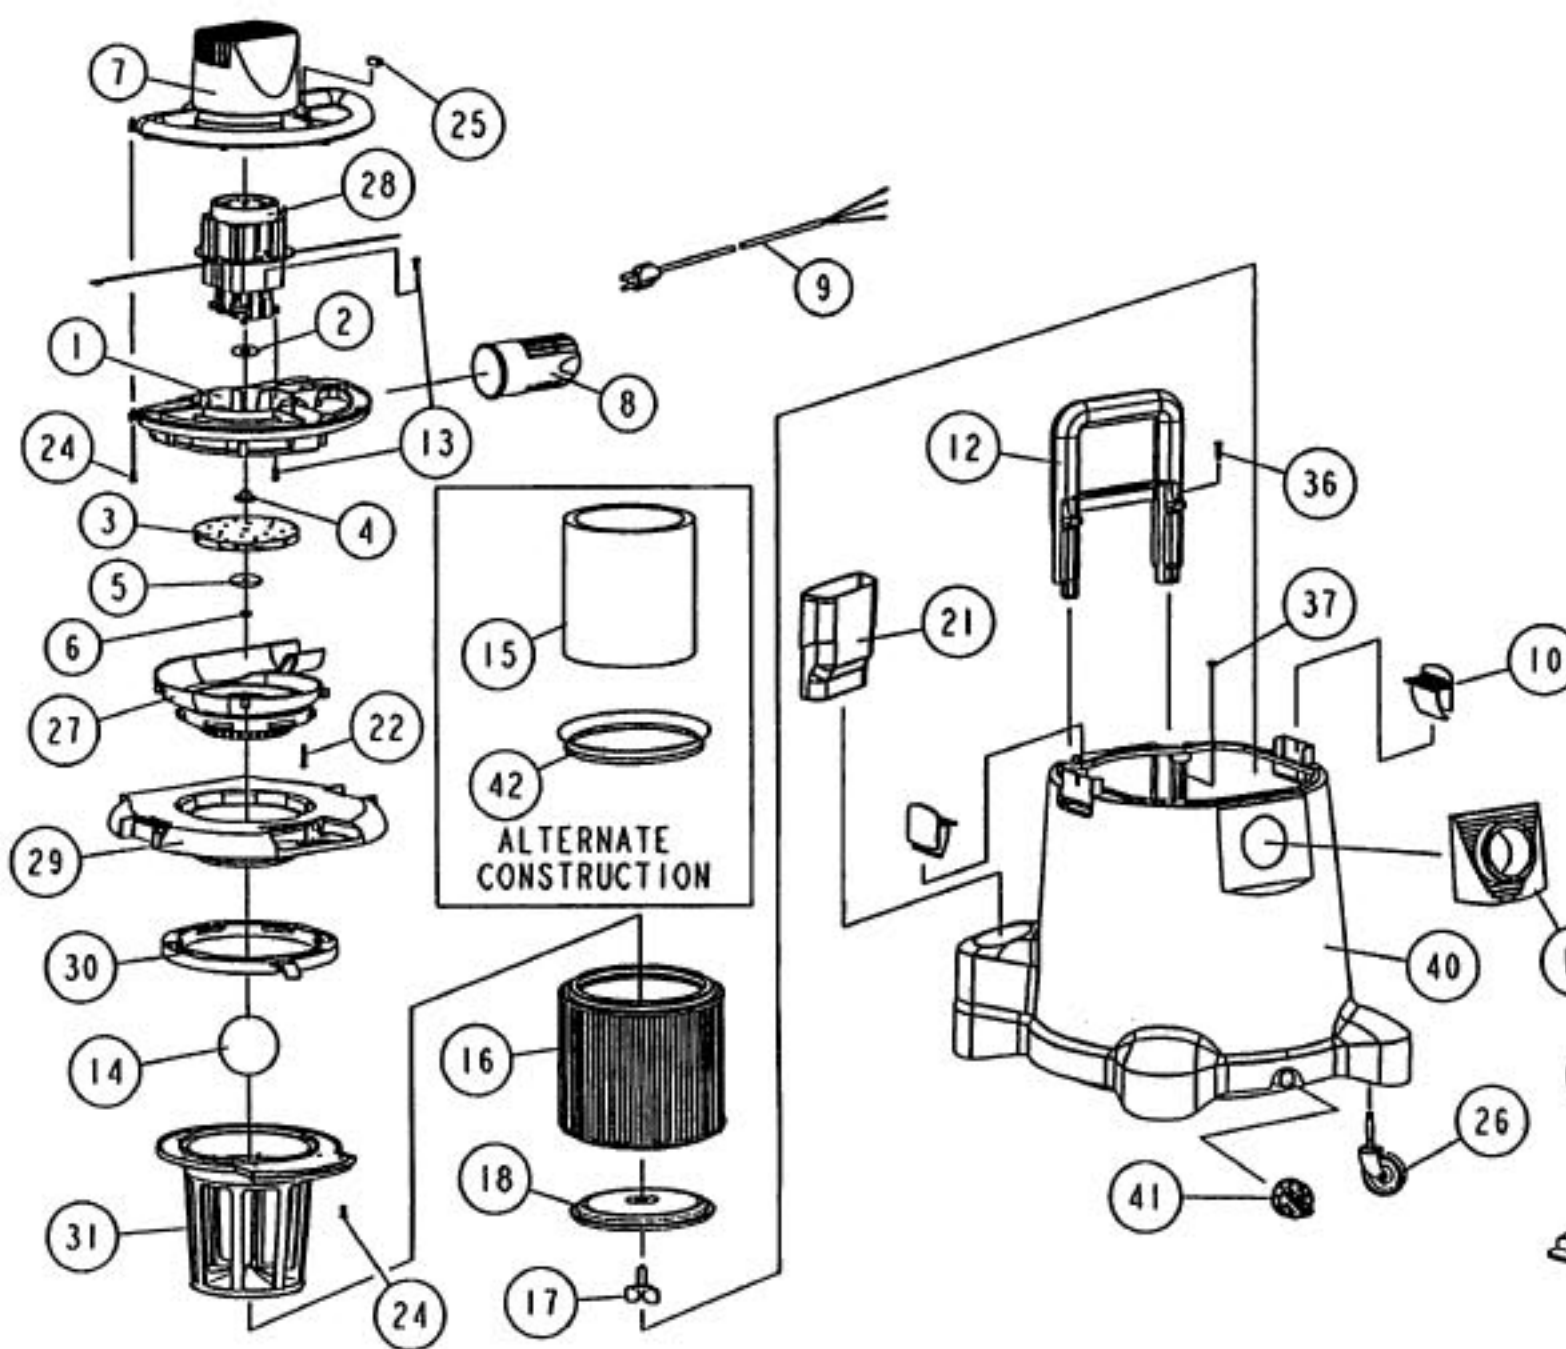

----- Manual continues below -----

Models: 08900, 08900B (8 Gallon), 081600, 081600B (16 Gallon)

- 1..... R-120005 Upper Blower Housing
- 2..... NLA Seal, end bracket
- 3..... R-120035 Fan
- 4..... NLA Spacer
- 5..... R-120045 Washer, anti-gyro
- 6..... R-120050 Nut
- 7..... NLA Upper Handle & Motor Cover
- 7..... R-120056 Upper Handle & Motor Cover, 08900B, 081600B
- 8..... R-120060 Exhaust Diffuser
- 9..... NLA Cord
- 9..... R-120176 Cord, 6 ft, 08600B, 086100B
- 10..... R-120090 Latch
- 11..... R-120105 Inlet, bucket, 08900, 08900B
- 11..... R-160105 Inlet, bucket, 081600, 081600B
- 12..... R-201156 Handle & Hardware, bucket
- 13..... R-120125 Screw, motor mount & ground

- 25..... R-720128 Switch, on/off
- 26..... R-200090 Caster
- 26..... R-200090 Caster Pad
- 26..... R-200090 Caster Pad
- 27..... R-212001 Lower Blower Housing
- 28..... R-600300 Motor Assembly
- 28..... R-120030 Motor Assembly
- 28..... R-600300 Motor Assembly
- 28..... R-600300 Motor Assembly
- 29..... R-201356 Cover
- 30..... NLA Blower Latch
- 31..... R-201406 Filter Cage
- 32..... R-600836 Upholstering Pad
- 33..... R-601806 Hose Assembly
- 34..... NLA Floor Nozzle
- 35..... NLA Insert Square
- 36..... R-201180 Screw