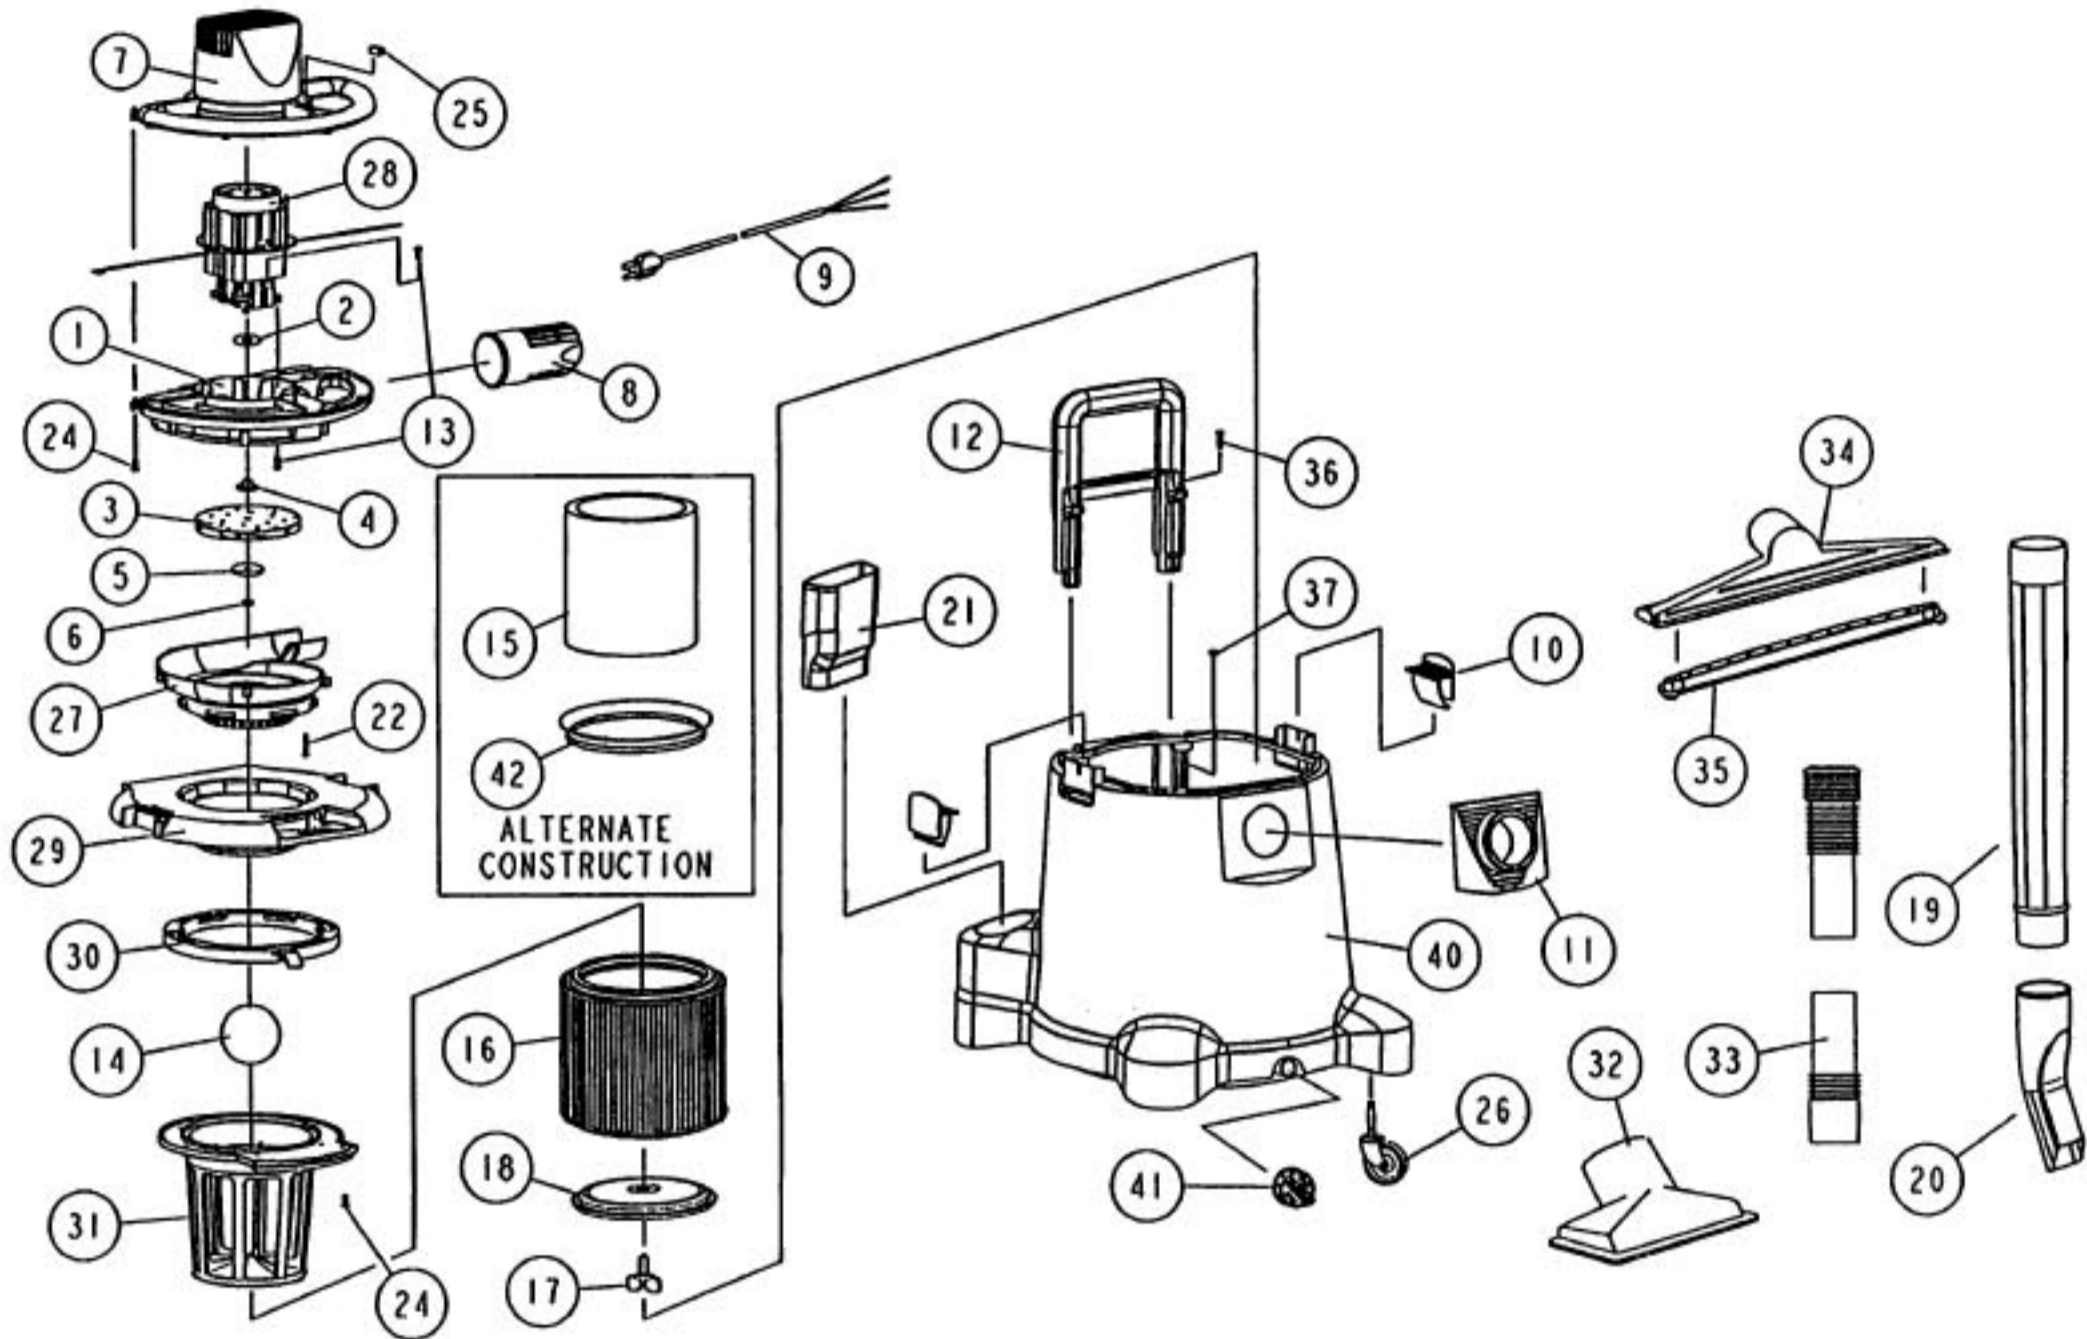

ROYAL

WET / DRY VACUUMS

Models: 08900, 08900B (8 Gallon), 081600, 081600B (16 Gallon)

1.....	R-120005	Upper Blower Housing
2.....	NLA	Seal, end bracket
3.....	R-120035	Fan
4.....	NLA	Spacer
5.....	R-120045	Washer, anti-gyro
6.....	R-120050	Nut
7.....	NLA	Upper Handle & Motor Cover
7.....	R-120056	Upper Handle & Motor Cover, 08900B, 081600B
8.....	R-120060	Exhaust Diffuser
9.....	NLA	Cord
9.....	R-120176	Cord, 6 ft, 08600B, 086100B
10.....	R-120090	Latch
11.....	R-120105	Inlet, bucket, 08900, 08900B
11.....	R-160105	Inlet, bucket, 081600, 081600B
12.....	R-201156	Handle & Hardware, bucket
13.....	R-120125	Screw, motor mount & ground
14.....	R-120155	Ball, shut-off
15.....	NLA	Filter, foam
16.....	R-120171	Filter Cartridge
17.....	R-120173	Wing Bolt, filter
18.....	R-120174	Retainer
19.....	R-120205	Extension Wand
20.....	R-120210	Nozzle, blower
21.....	R-120300	Tool Caddy
22.....	R-250100	Screw, body
23.....	R-259762	Wire Connector
24.....	R-720430	Screw, body

25.....	R-720128	Switch, on/off
26.....	R-200090	Caster
26.....	R-200090	Caster Pack, 08900B
26.....	R-200090	Caster Pack, 086100B
27.....	R-212001	Lower Blower Housing
28.....	R-600300	Motor Assembly, 08900
28.....	R-120030	Motor Assy, 08900B
28.....	R-600300	Motor Assy, 086100B
28.....	R-600300	Motor Assembly, 081600
29.....	R-201356	Cover
30.....	NLA	Blower Latch Ring
31.....	R-201406	Filter Cage Assembly
32.....	R-600836	Upholstery Tool, 2 1/4"
33.....	R-601806	Hose Assembly
34.....	NLA	Floor Nozzle Assembly
35.....	NLA	Insert Squeegee
36.....	R-201180	Screw, w/ nut, pkg
37.....	NLA	Nut
40.....	R-600756	Bucket Assembly, 081600
40.....	R-600756	Bucket Assembly, 086100B
40.....	R-200753	Bucket Assembly, 08900
40.....	R-120075	Bucket Assembly, 08900B
41.....	R-600826	Drain Cap Assembly, 081600
41.....	R-600826	Drain Cap Assembly, 086100B
42.....	R-120174	Retainer
	NLA	Paper Bag, w/ filter, 3 pack