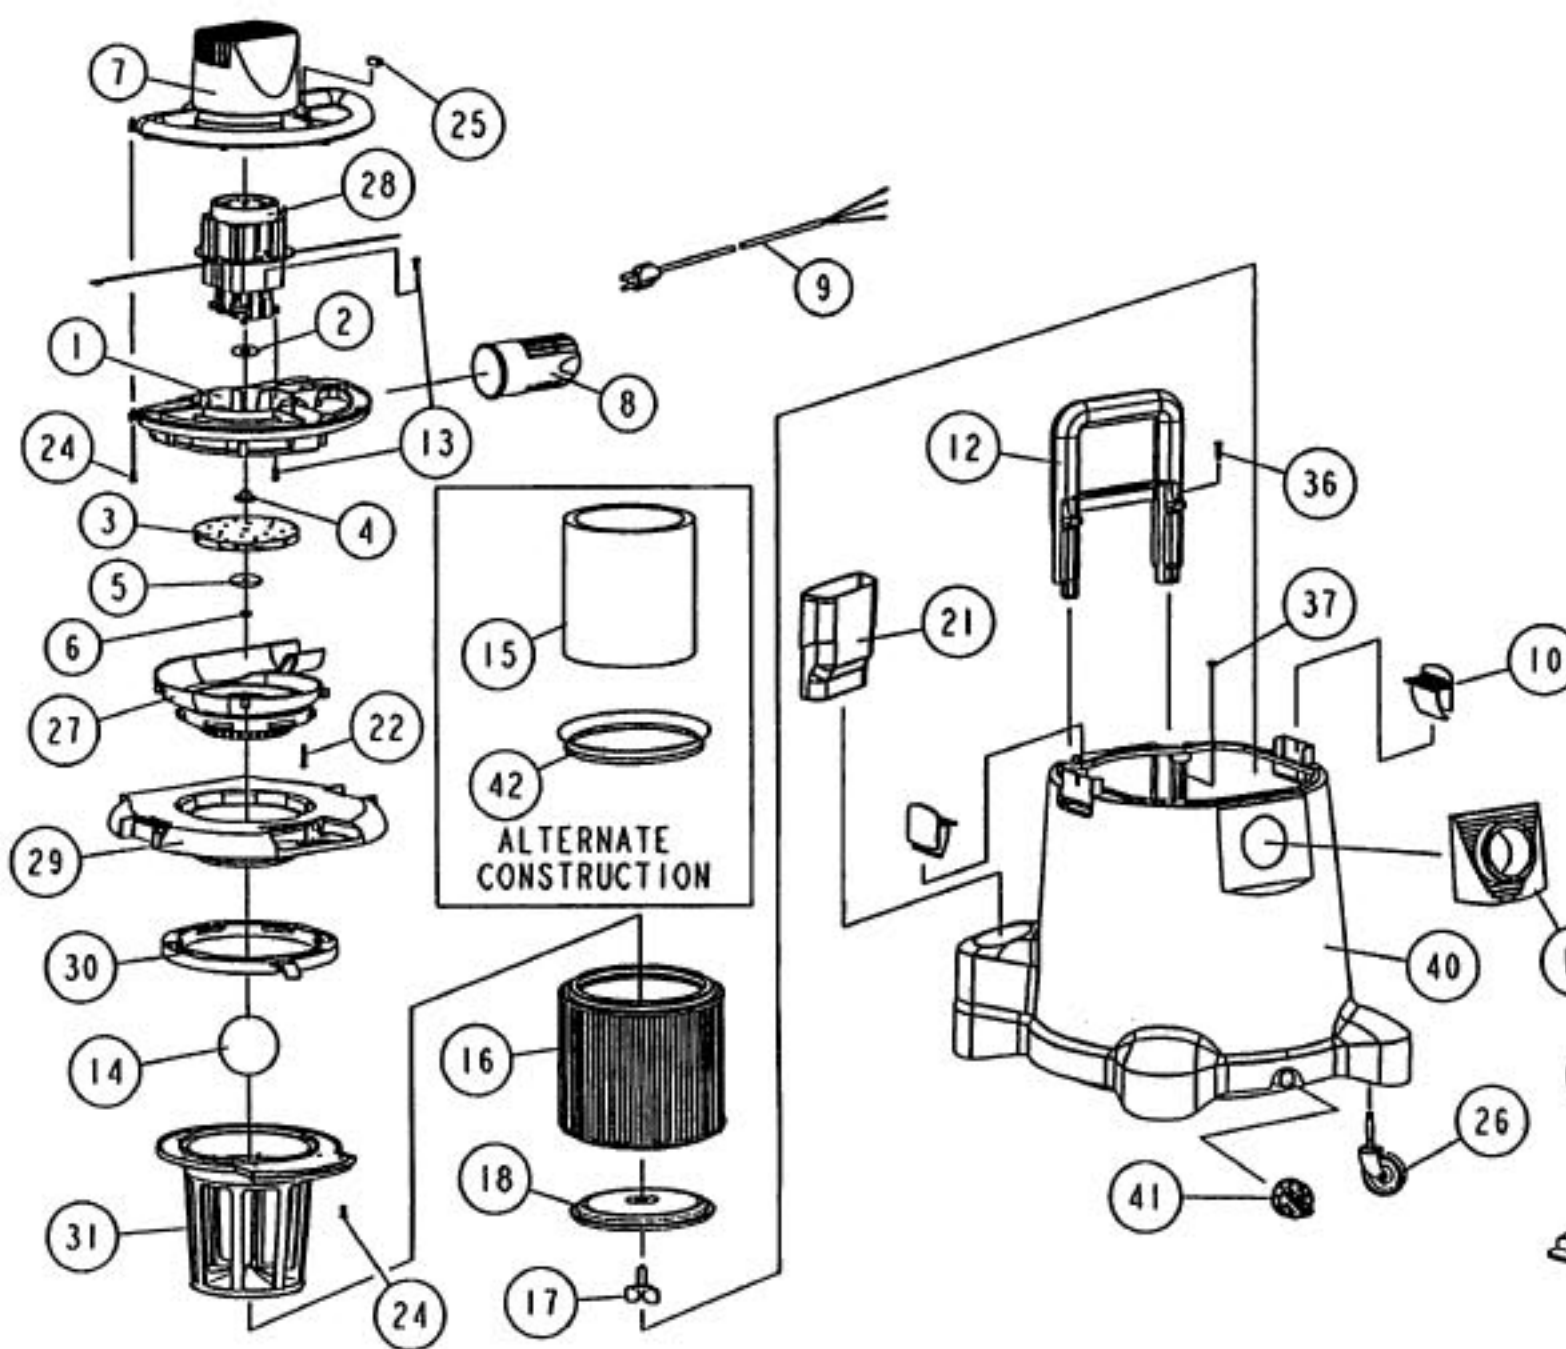

This Owner's Manual is provided and hosted by [Appliance Factory Parts](#).

Royal 081600B Owner's Manual

[Shop genuine replacement parts for Royal 081600B](#)

[Find Your Royal Vacuum Cleaner Parts - Select From 772 Models](#)

----- Manual continues below -----

Models: 08900, 08900B (8 Gallon), 081600, 081600B (16 Gallon)

- 1..... R-120005 Upper Blower Housing
- 2..... NLA Seal, end bracket
- 3..... R-120035 Fan
- 4..... NLA Spacer
- 5..... R-120045 Washer, anti-gyro
- 6..... R-120050 Nut
- 7..... NLA Upper Handle & Motor Cover
- 7..... R-120056 Upper Handle & Motor Cover, 08900B, 081600B
- 8..... R-120060 Exhaust Diffuser
- 9..... NLA Cord
- 9..... R-120176 Cord, 6 ft, 08600B, 086100B
- 10..... R-120090 Latch
- 11..... R-120105 Inlet, bucket, 08900, 08900B
- 11..... R-160105 Inlet, bucket, 081600, 081600B
- 12..... R-201156 Handle & Hardware, bucket
- 13..... R-120125 Screw, motor mount & ground

- 25..... R-720128 Switch, on/off
- 26..... R-200090 Caster
- 26..... R-200090 Caster Pad
- 26..... R-200090 Caster Pad
- 27..... R-212001 Lower Blower Housing
- 28..... R-600300 Motor Assembly
- 28..... R-120030 Motor Assembly
- 28..... R-600300 Motor Assembly
- 28..... R-600300 Motor Assembly
- 29..... R-201356 Cover
- 30..... NLA Blower Latch
- 31..... R-201406 Filter Cage
- 32..... R-600836 Upholstering Pad
- 33..... R-601806 Hose Assembly
- 34..... NLA Floor Nozzle
- 35..... NLA Insert Square
- 36..... R-201180 Screw