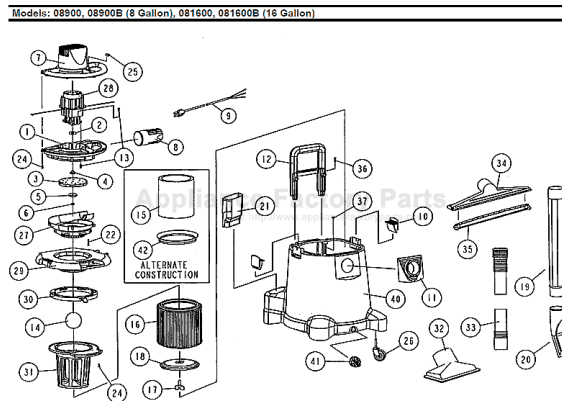

This Owner's Manual is provided and hosted by [Appliance Factory Parts](#).

Royal 081600B Owner's Manual

[Shop genuine replacement parts for Royal 081600B](#)

[Find Your Royal Vacuum Cleaner Parts - Select From 772 Models](#)

----- Manual continues below -----

Models: 08900, 08900B (8 Gallon), 081600, 081600B (16 Gallon)

- 1..... R-120005 Upper Blower Housing
- 2..... NLA Seal, end bracket
- 3..... R-120035 Fan
- 4..... NLA Spacer
- 5..... R-120045 Washer, anti-gyro
- 6..... R-120050 Nut
- 7..... NLA Upper Handle & Motor Cover
- 7..... R-120056 Upper Handle & Motor Cover, 08900B, 081600B
- 8..... R-120060 Exhaust Diffuser
- 9..... NLA Cord
- 9..... R-120176 Cord, 6 ft, 08600B, 086100B
- 10..... R-120090 Latch
- 11..... R-120105 Inlet, bucket, 08900, 08900B
- 11..... R-160105 Inlet, bucket, 081600, 081600B
- 12..... R-201156 Handle & Hardware, bucket
- 13..... R-120125 Screw, motor mount & ground

- 25..... R-720128 Switch, on/off
- 26..... R-200090 Caster
- 26..... R-200090 Caster Pad
- 26..... R-200090 Caster Pad
- 27..... R-212001 Lower Blower Housing
- 28..... R-600300 Motor Assembly
- 28..... R-120030 Motor Assembly
- 28..... R-600300 Motor Assembly
- 28..... R-600300 Motor Assembly
- 29..... R-201356 Cover
- 30..... NLA Blower Latch
- 31..... R-201406 Filter Cage
- 32..... R-600836 Upholstering Pad
- 33..... R-601806 Hose Assembly
- 34..... NLA Floor Nozzle
- 35..... NLA Insert Square
- 36..... R-201180 Screw