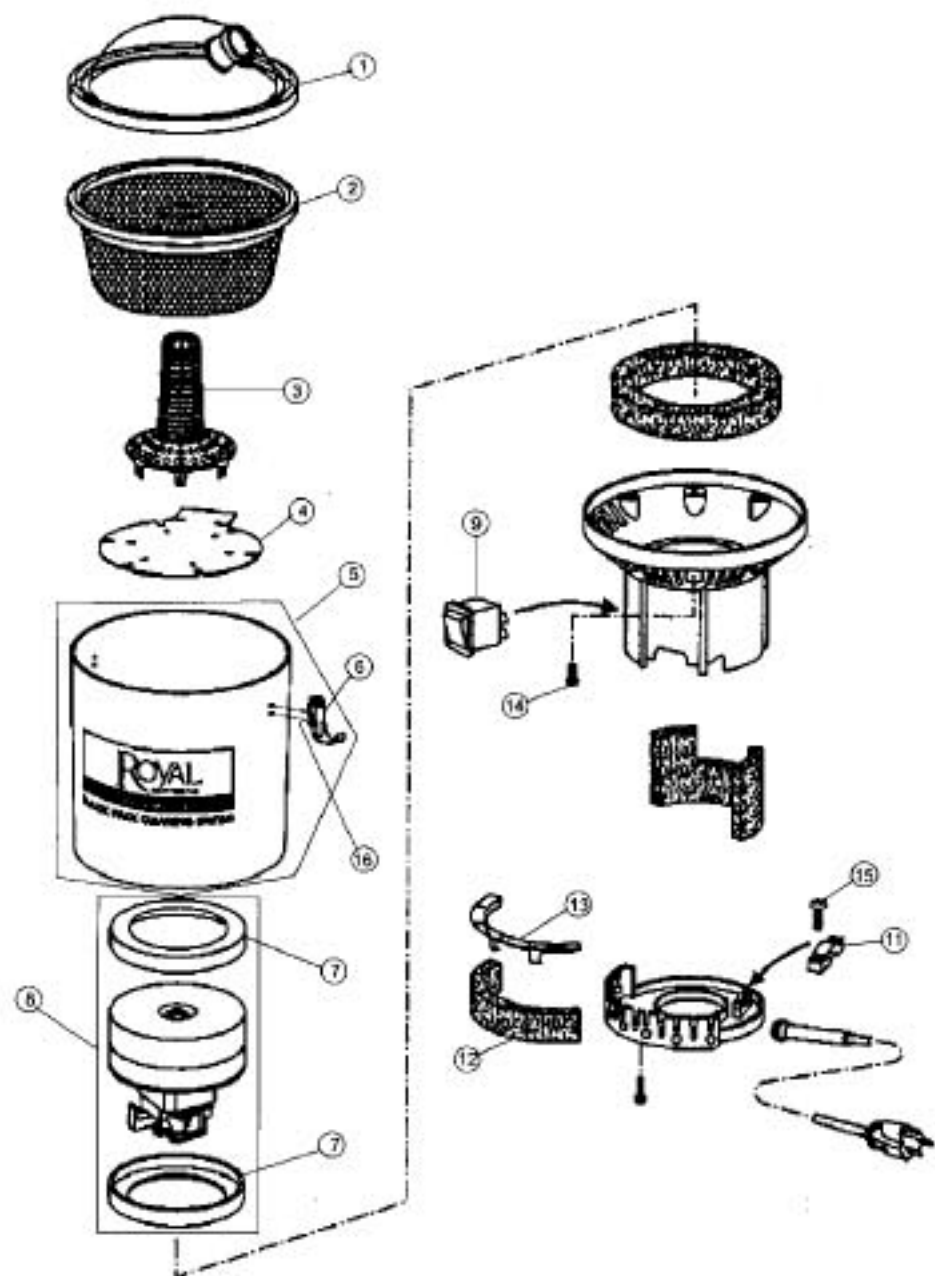

----- Manual continues below -----

Models: RY4000

Index	Part No.	
1	R-010000	Top dome
2	R-011100	Dust bag w
3		Hypercone
4	R-011370	Canister fil
5	R-202000	Main canist
6	R-102050	Toggle latch
7	R-102100	Motor gask
8	R-KE0210	Motor asse
9	R-023560	Rocker swi
10	R-026060	Cable clam
11	R-0270BG	Power cord
12	R-029000	External m
13	R-029560	External m
14	R-024500	Screw, 5mm
15	R-025500	Screw, 3mm
16	R-102060	Rivet

Index	Part No.	
1	R-040060	Harness as
2	R-042560	Cord restra
3	R-043060	Sholder str
4	R-060000	Hose asse
5	R-061060	Hose conn
6	R-063560	Wand asse
7	R-064060	Floor tool
8	R-064560	Crevice too
9	R-065060	Dusting bru
10	R-065560	Upholstery
	R-810000	Turbo tool