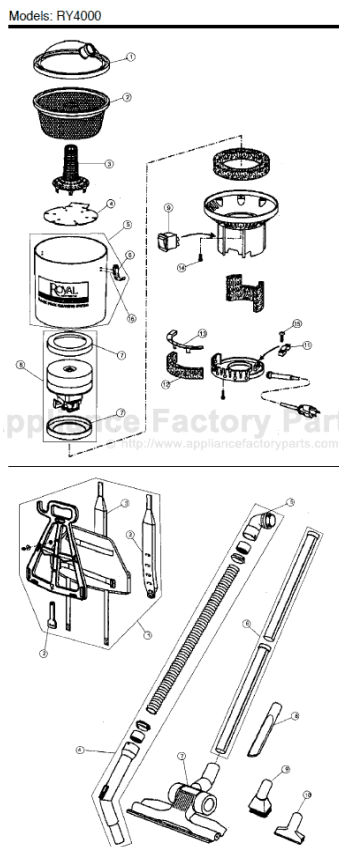

This Owner's Manual is provided and hosted by [Appliance Factory Parts](http://www.appliancefactoryparts.com).

Royal RY4000 Owner's Manual

[Shop genuine replacement parts for Royal RY4000](#)

[Find Your Royal Vacuum Cleaner Parts - Select From 772 Models](#)

----- Manual continues below -----

Models: RY4000

Index	Part No.	
1	R-010000	Top dome
2	R-011100	Dust bag w
3		Hypercone
4	R-011370	Canister fil
5	R-202000	Main canist
6	R-102050	Toggle latch
7	R-102100	Motor gask
8	R-KE0210	Motor asse
9	R-023560	Rocker swi
10	R-026060	Cable clam
11	R-0270BG	Power cord
12	R-029000	External m
13	R-029560	External m
14	R-024500	Screw, 5mm
15	R-025500	Screw, 3mm
16	R-102060	Rivet

Index	Part No.	
1	R-040060	Harness as
2	R-042560	Cord restra
3	R-043060	Sholder str
4	R-060000	Hose asse
5	R-061060	Hose conn
6	R-063560	Wand asse
7	R-064060	Floor tool
8	R-064560	Crevice too
9	R-065060	Dusting bru
10	R-065560	Upholstery
	R-810000	Turbo tool