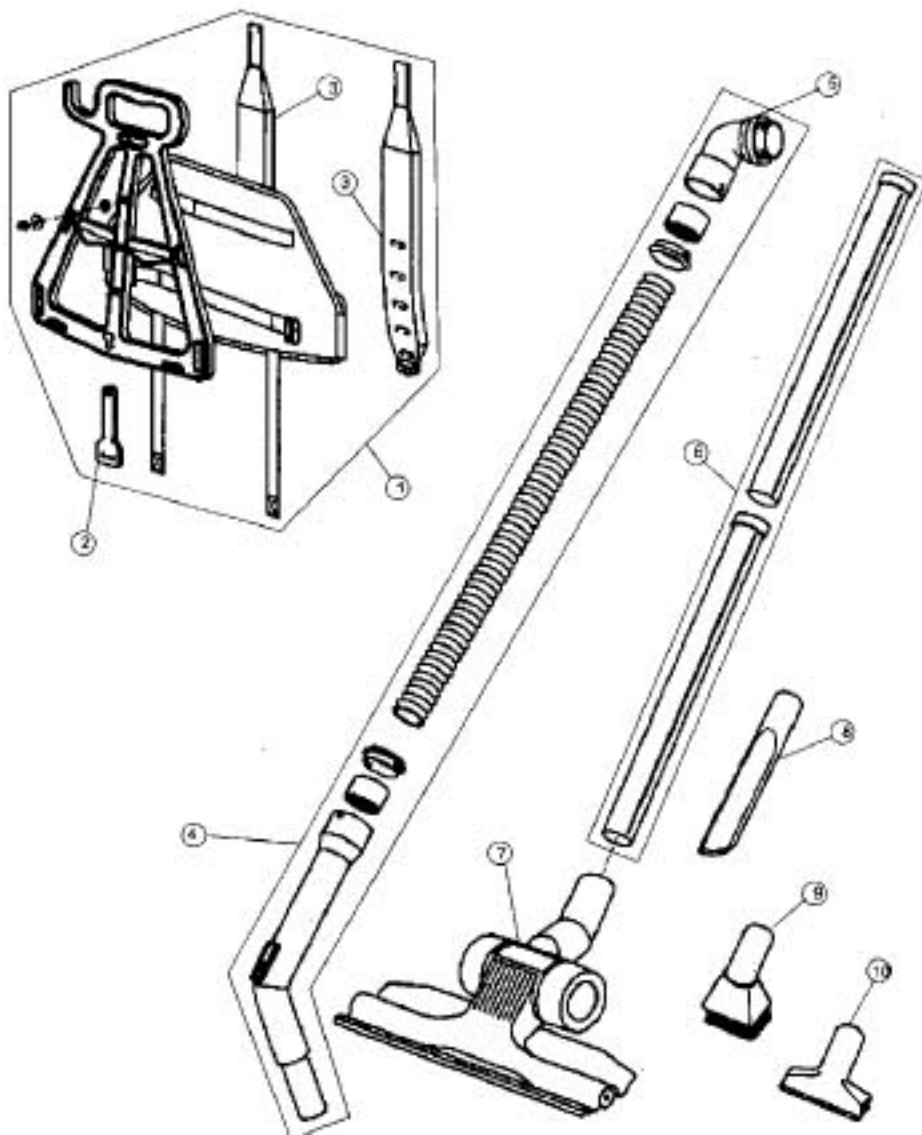

ROYAL

BACKPACK VACUUM

Models: RY4000

Index	Part No.	Description
1	R-010000	Top dome lid assembly
2	R-011100	Dust bag w/rubber ring
3		Hypercone
4	R-011370	Canister filter 5 pack
5	R-202000	Main canister body complete
6	R-102050	Toggle latch
7	R-102100	Motor gasket
8	R-KE0210	Motor assembly
9	R-023560	Rocker switch
10	R-026060	Cable clamp
11	R-0270BG	Power cord, 48 feet, 10 amp
12	R-029000	External motor filter
13	R-029560	External motor filter cage
14	R-024500	Screw, 5mm
15	R-025500	Screw, 3mm
16	R-102060	Rivet

Index	Part No.	Description
1	R-040060	Harness assembly complete
2	R-042560	Cord restraint
3	R-043060	Sholder strap
4	R-060000	Hose assembly complete
5	R-061060	Hose connector seal
6	R-063560	Wand assembly
7	R-064060	Floor tool
8	R-064560	Crevice tool
9	R-065060	Dusting brush
10	R-065560	Upholstery tool
	R-810000	Turbo tool