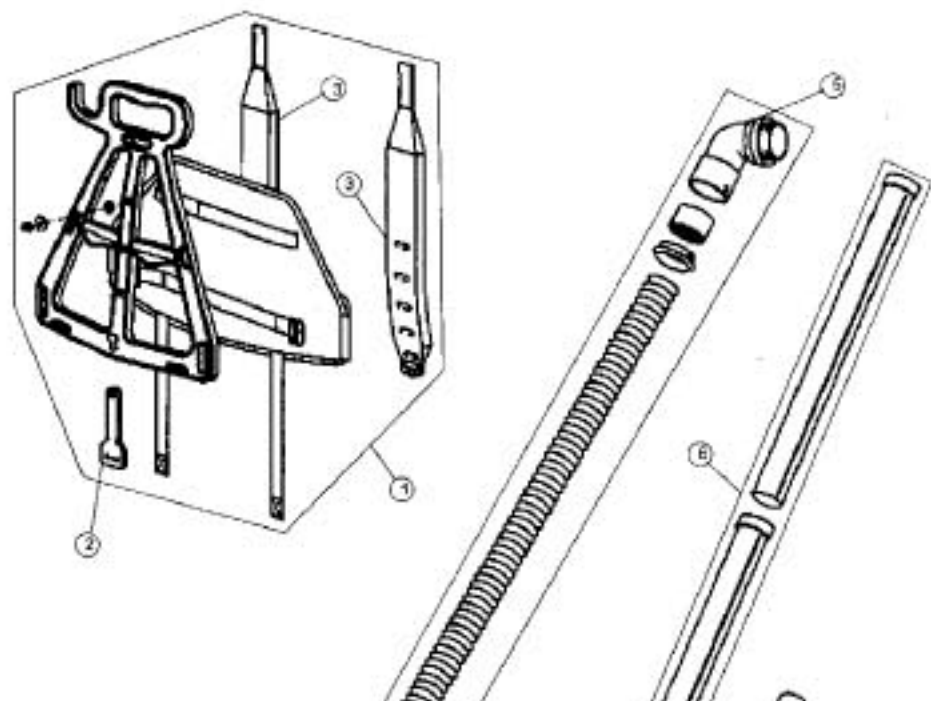

----- Manual continues below -----

Models: RY4000

Index	Part No.	
1	R-010000	Top dome
2	R-011100	Dust bag w
3		Hypercone
4	R-011370	Canister fil
5	R-202000	Main canist
6	R-102050	Toggle latch
7	R-102100	Motor gask
8	R-KE0210	Motor asse
9	R-023560	Rocker swi
10	R-026060	Cable clam
11	R-0270BG	Power cord
12	R-029000	External m
13	R-029560	External m
14	R-024500	Screw, 5mm
15	R-025500	Screw, 3mm
16	R-102060	Rivet

Index	Part No.	
1	R-040060	Harness as
2	R-042560	Cord restra
3	R-043060	Sholder str
4	R-060000	Hose asse
5	R-061060	Hose conn
6	R-063560	Wand asse
7	R-064060	Floor tool
8	R-064560	Crevice too
9	R-065060	Dusting bru
10	R-065560	Upholstery
	R-810000	Turbo tool