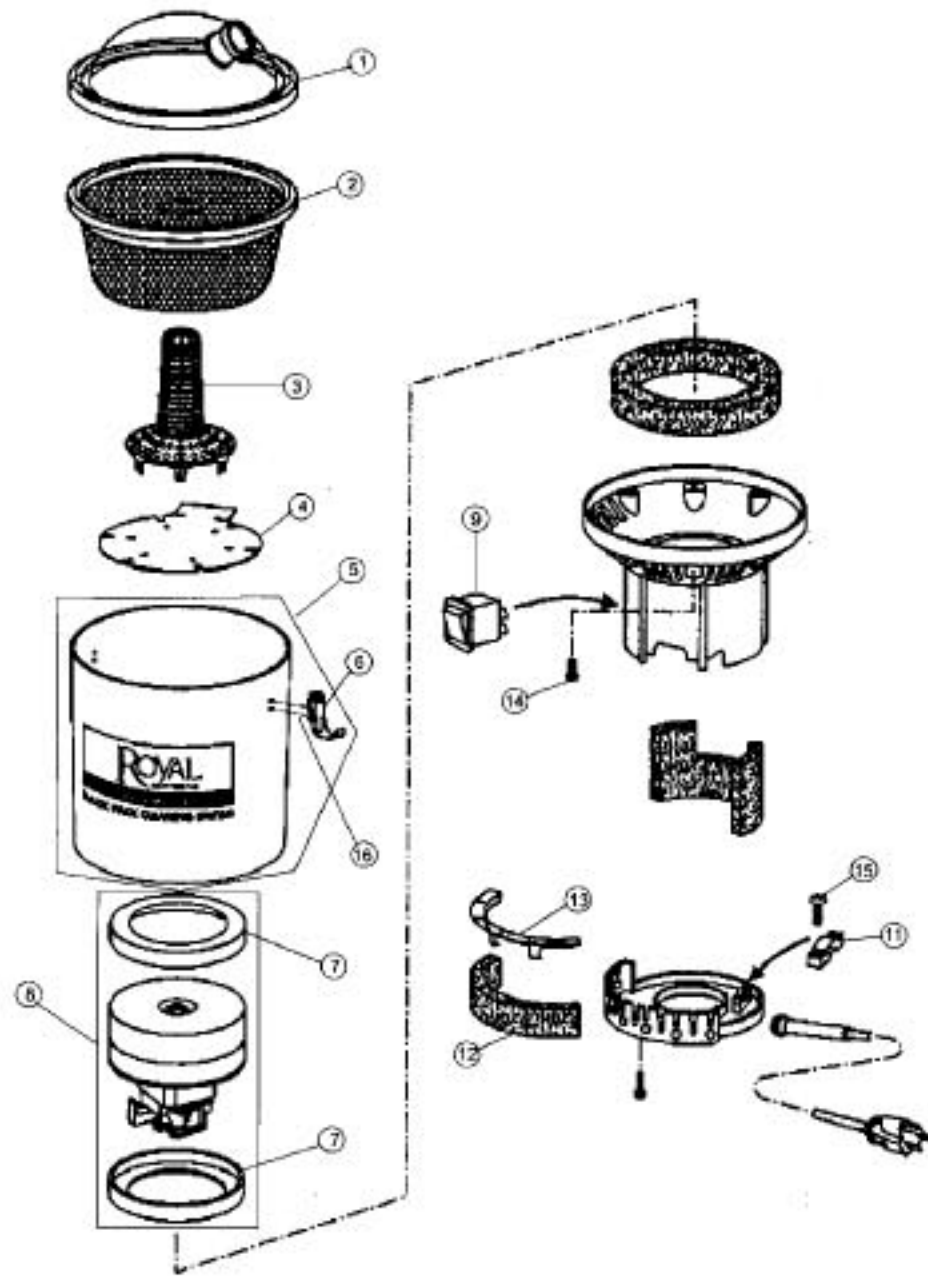

ROYAL

BACKPACK VACUUM

Models: RY4000

Index	Part No.	Description
1	R-010000	Top dome lid assembly
2	R-011100	Dust bag w/rubber ring
3		Hypercone
4	R-011370	Canister filter 5 pack
5	R-202000	Main canister body complete
6	R-102050	Toggle latch
7	R-102100	Motor gasket
8	R-KE0210	Motor assembly
9	R-023560	Rocker switch
10	R-026060	Cable clamp
11	R-0270BG	Power cord, 48 feet, 10 amp
12	R-029000	External motor filter
13	R-029560	External motor filter cage
14	R-024500	Screw, 5mm
15	R-025500	Screw, 3mm
16	R-102060	Rivet

Index	Part No.	Description
1	R-040060	Harness assembly complete
2	R-042560	Cord restraint
3	R-043060	Sholder strap
4	R-060000	Hose assembly complete
5	R-061060	Hose connector seal
6	R-063560	Wand assembly
7	R-064060	Floor tool
8	R-064560	Crevice tool
9	R-065060	Dusting brush
10	R-065560	Upholstery tool
	R-810000	Turbo tool