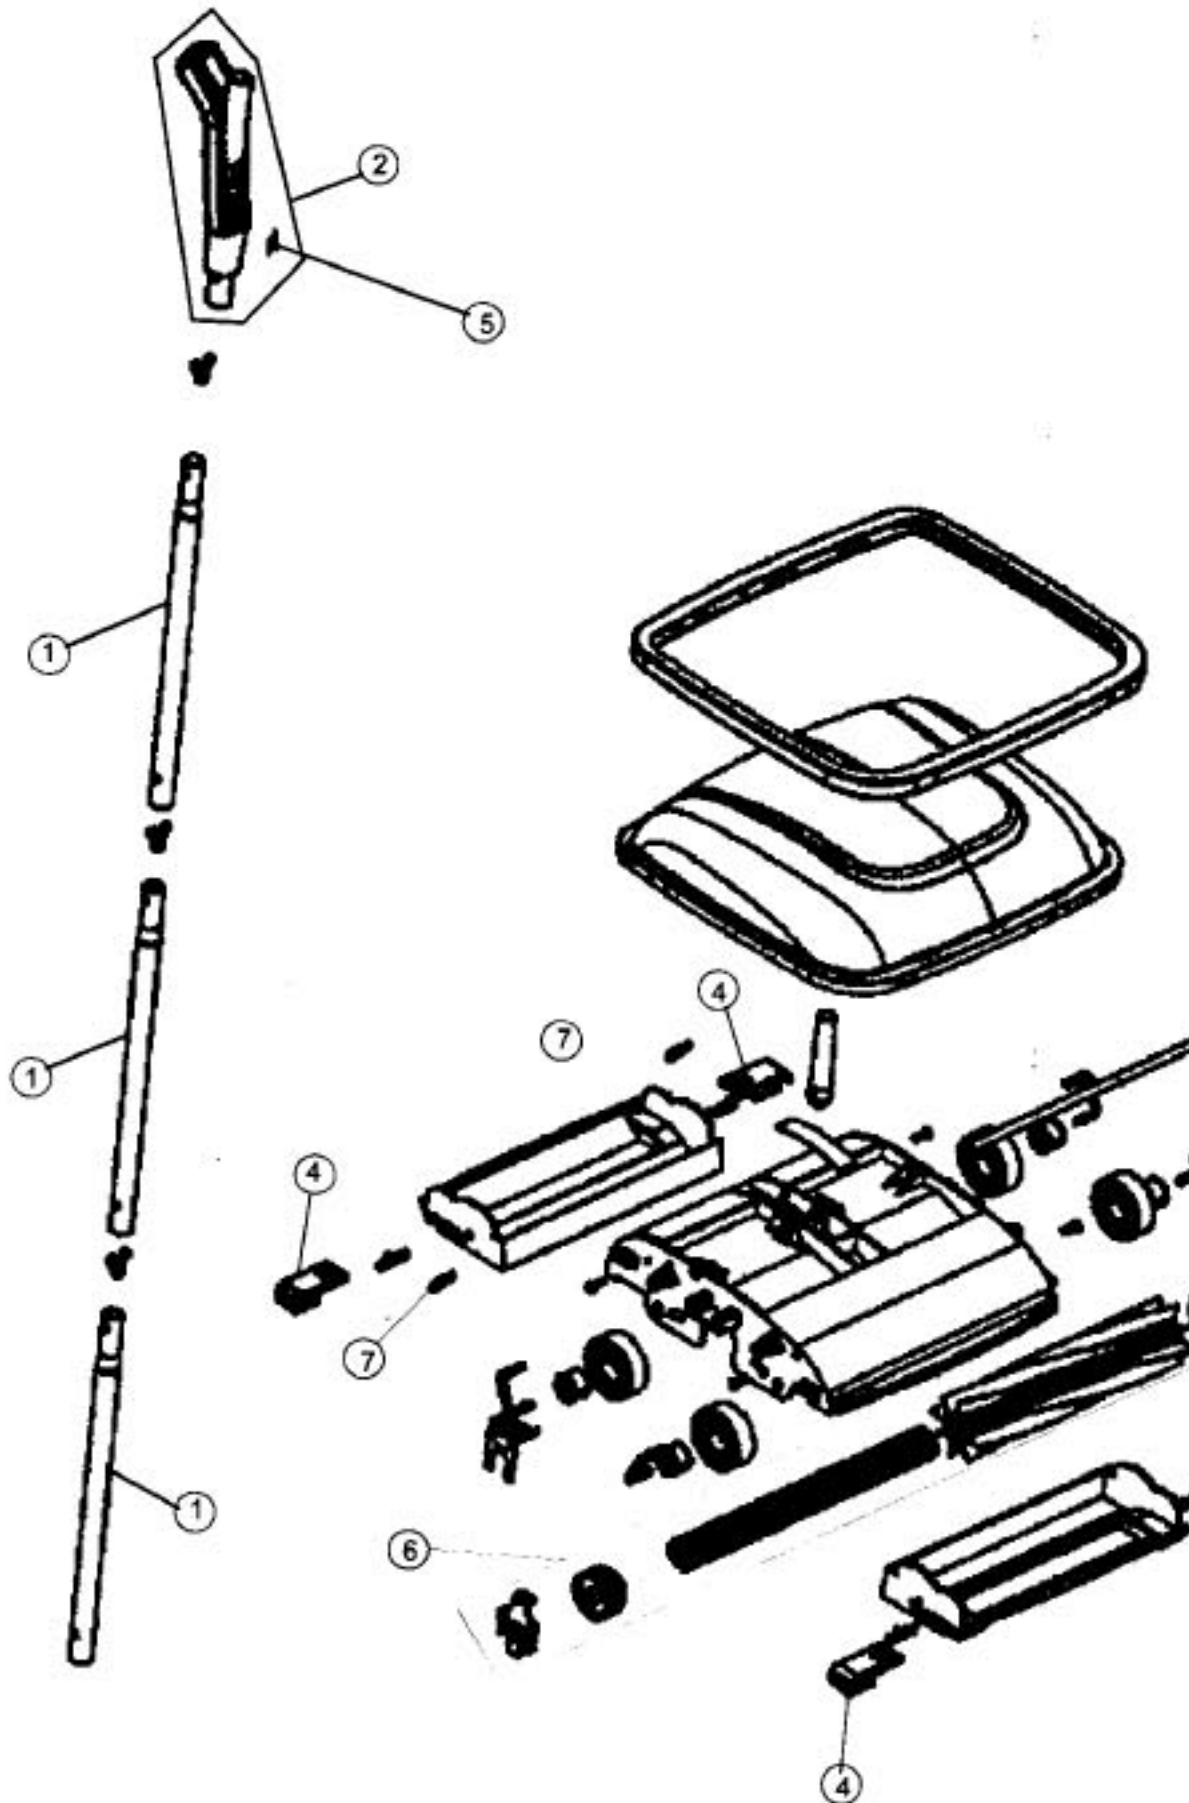

# Royal 090 Owner's Manual

[Shop genuine replacement parts for Royal 090](#)

[Find Your Royal Vacuum Cleaner Parts - Select From 772 Models](#)

----- Manual continues below -----

# ROYAL

Models: 090

COM

Index	Part No.	Description
1	P. 100500	Head's tubes - lower