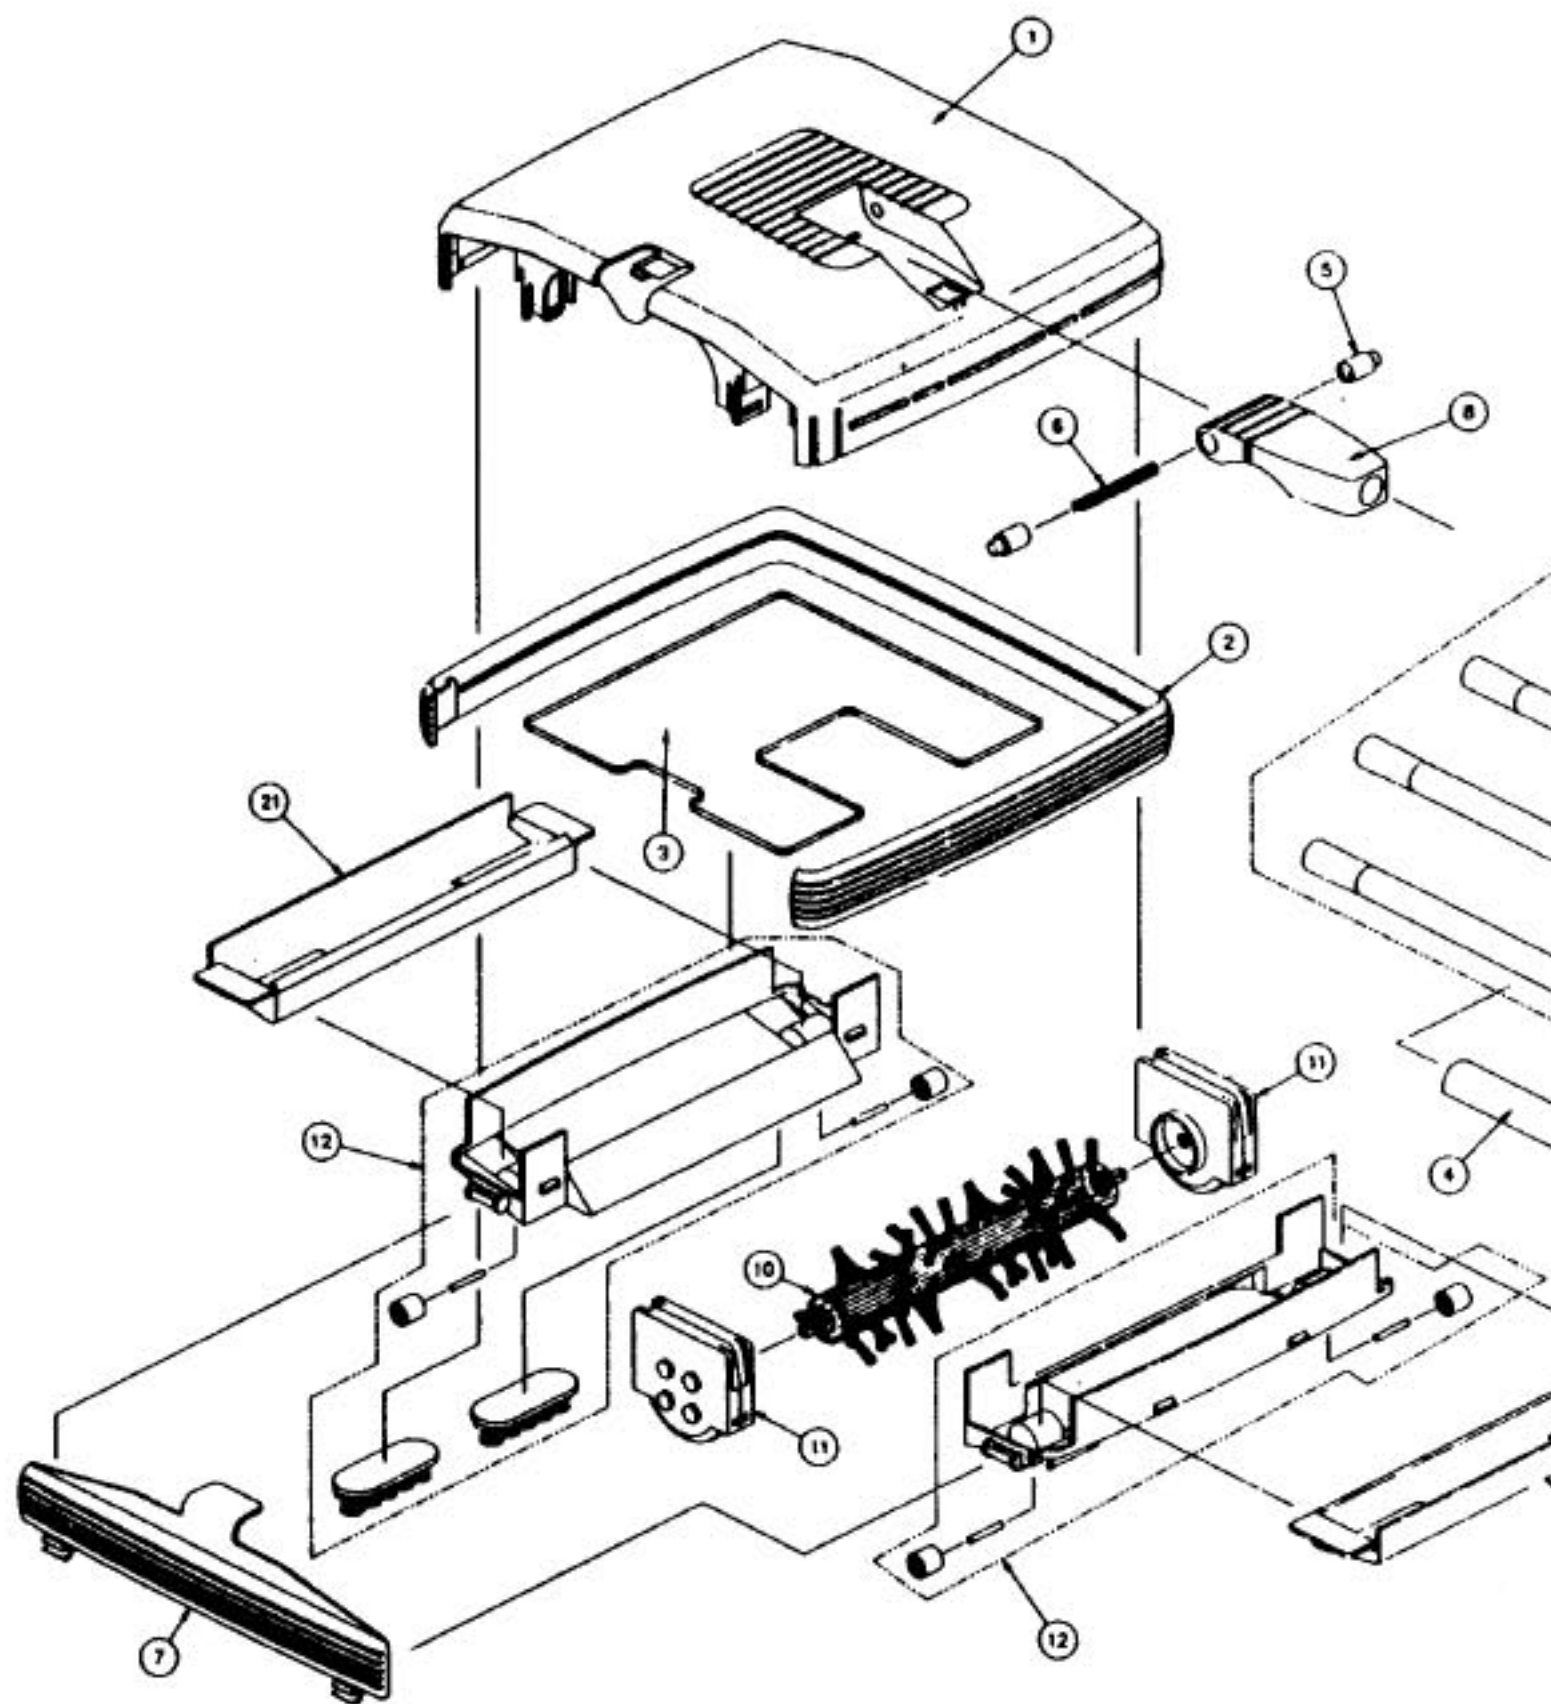

This Owner's Manual is provided and hosted by [Appliance Factory Parts](#).

Royal M061 Owner's Manual

[Shop genuine replacement parts for Royal M061](#)

Models: M060, M061, M065, M070, M071, M080, M081, M085

[Find Your Royal Vacuum Cleaner Parts - Select From 772 Models](#)

----- Manual continues below -----

ROYAL

Models: M060, M061, M065, M070, M071, M080, M081, M085

1..... NLA..... Top Housing, M060
1..... R-0601003..... Top Housing, M070
1..... NLA..... Top Housing, M065
1..... NLA..... Top Housing, M061, M071