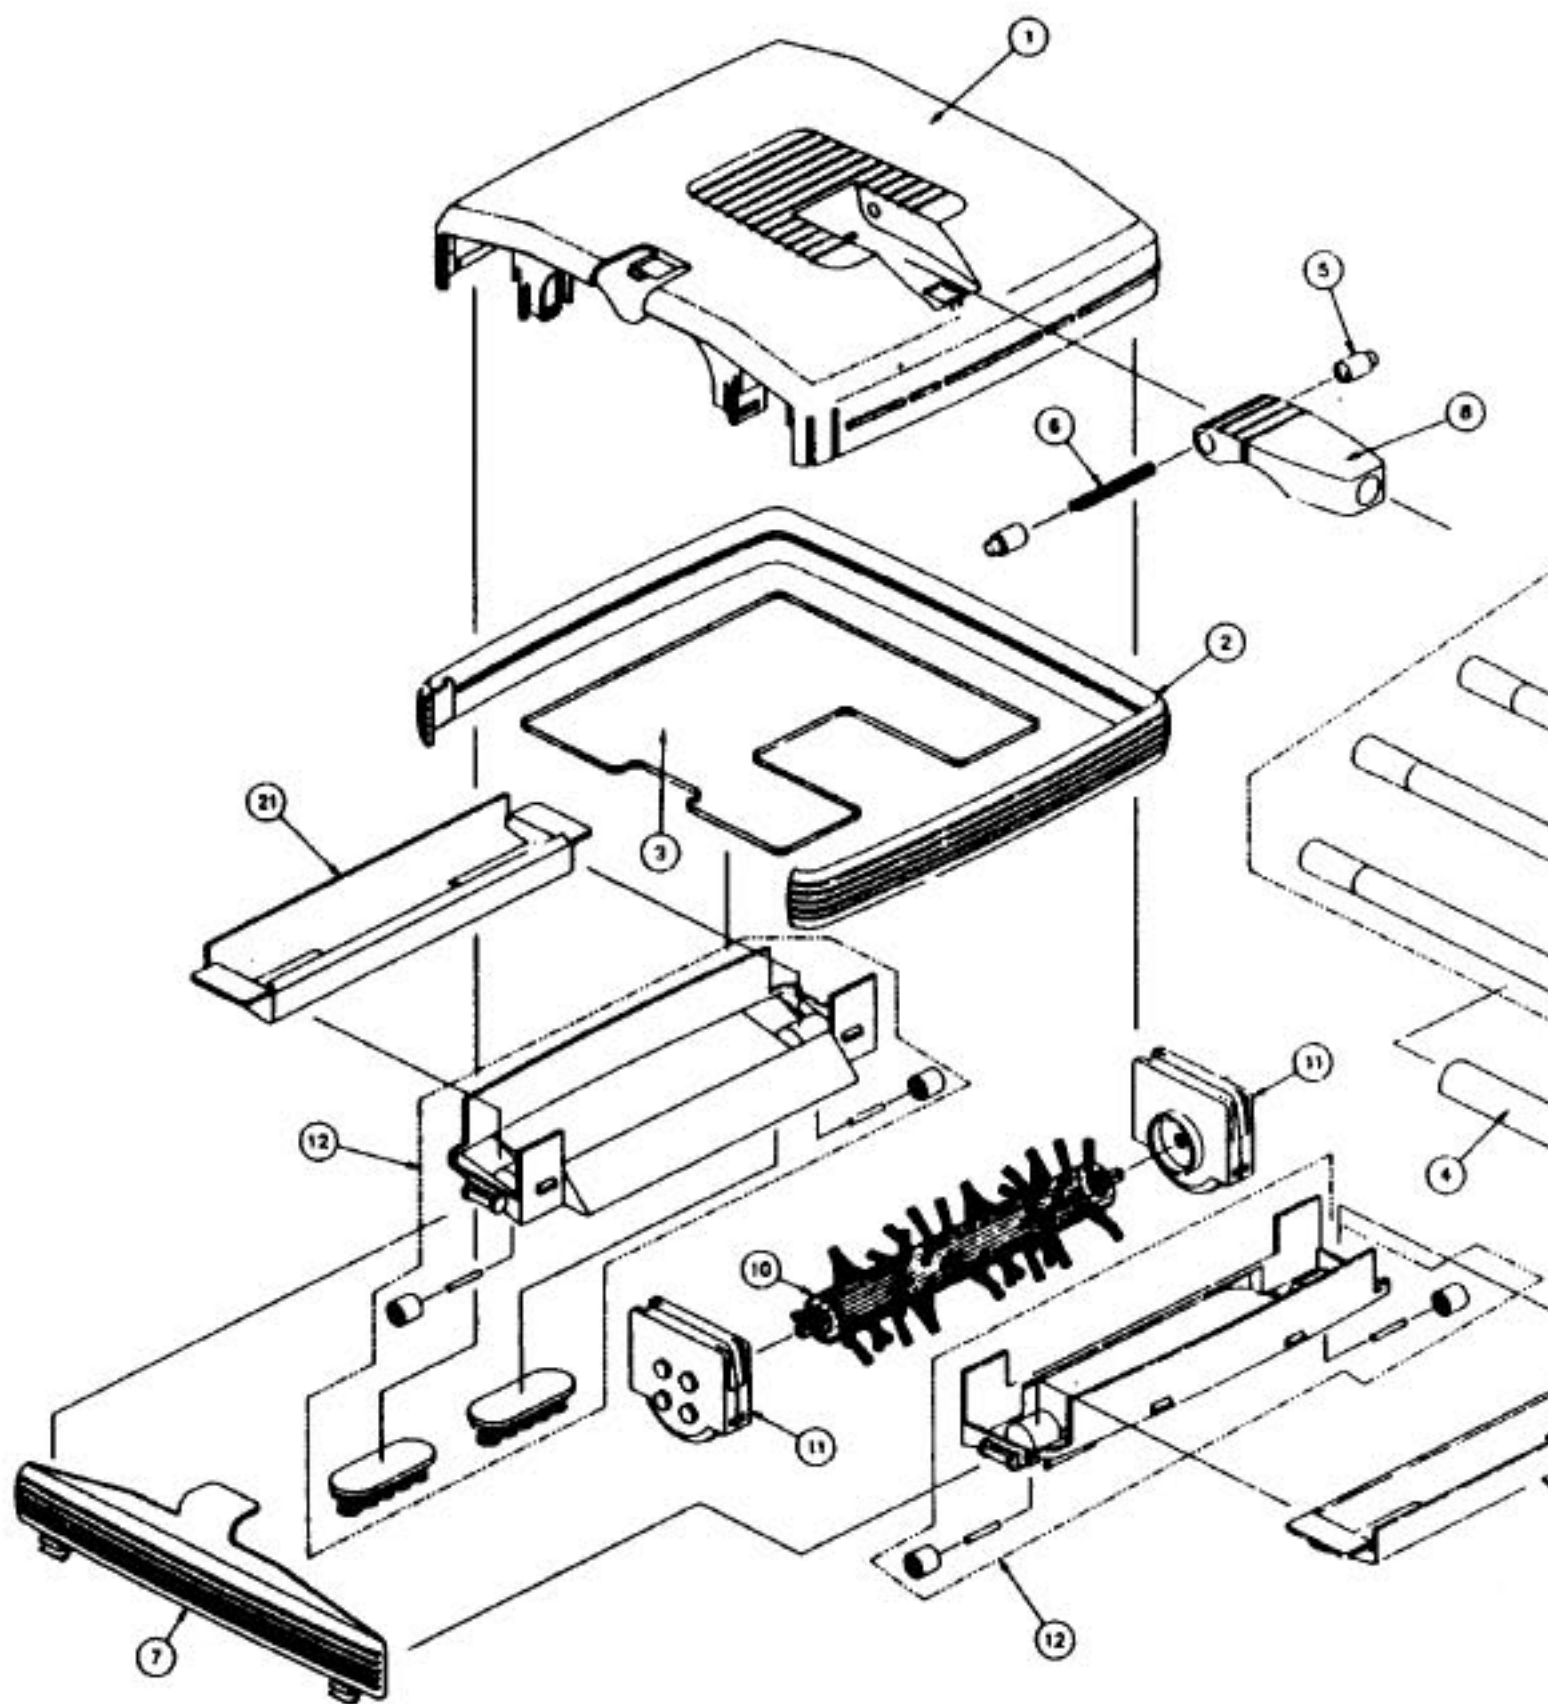

This Owner's Manual is provided and hosted by [Appliance Factory Parts](#).

Royal M065 Owner's Manual

[Shop genuine replacement parts for Royal M065](#)

Models: M060, M061, M065, M070, M071, M080, M081, M085

[Find Your Royal Vacuum Cleaner Parts - Select From 772 Models](#)

----- Manual continues below -----

ROYAL

Models: M060, M061, M065, M070, M071, M080, M081, M085

1.....NLA.....Top Housing, M060
1.....R-0601003.....Top Housing, M070
1.....NLA.....Top Housing, M065
1.....NLA.....Top Housing, M061, M071