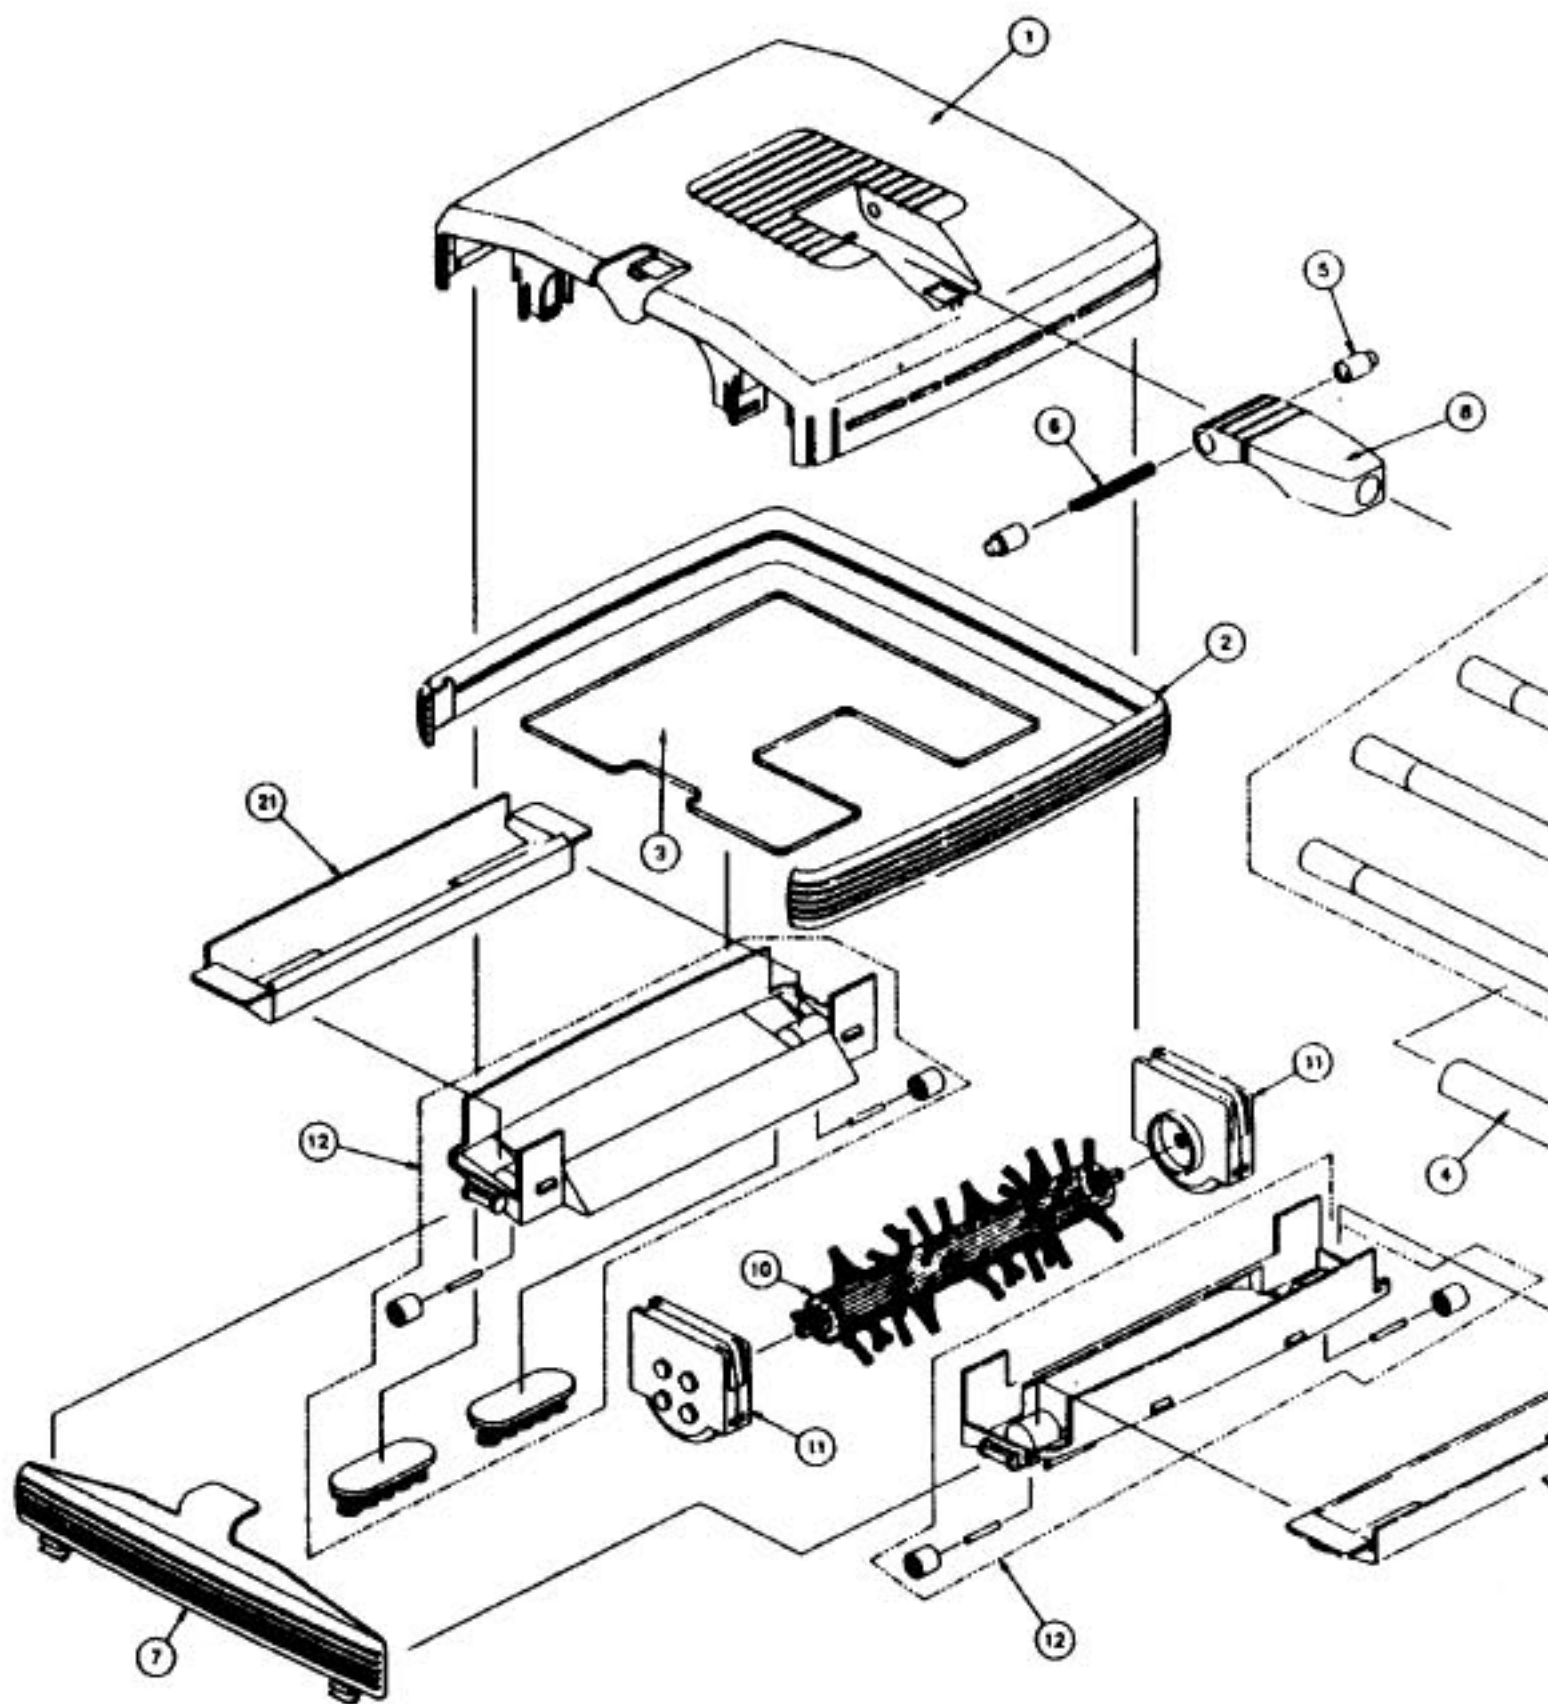

ROYAL

Models: M060, M061, M065, M070, M071, M080, M081, M085

1..... NLA..... Top Housing, M060
1..... R-0601003..... Top Housing, M070
1..... NLA..... Top Housing, M065
1..... NLA..... Top Housing, M061, M071

8..... R-060530..... Pivot
9..... NLA..... Grip
10..... R-060273..... Brush Roll
M070, M