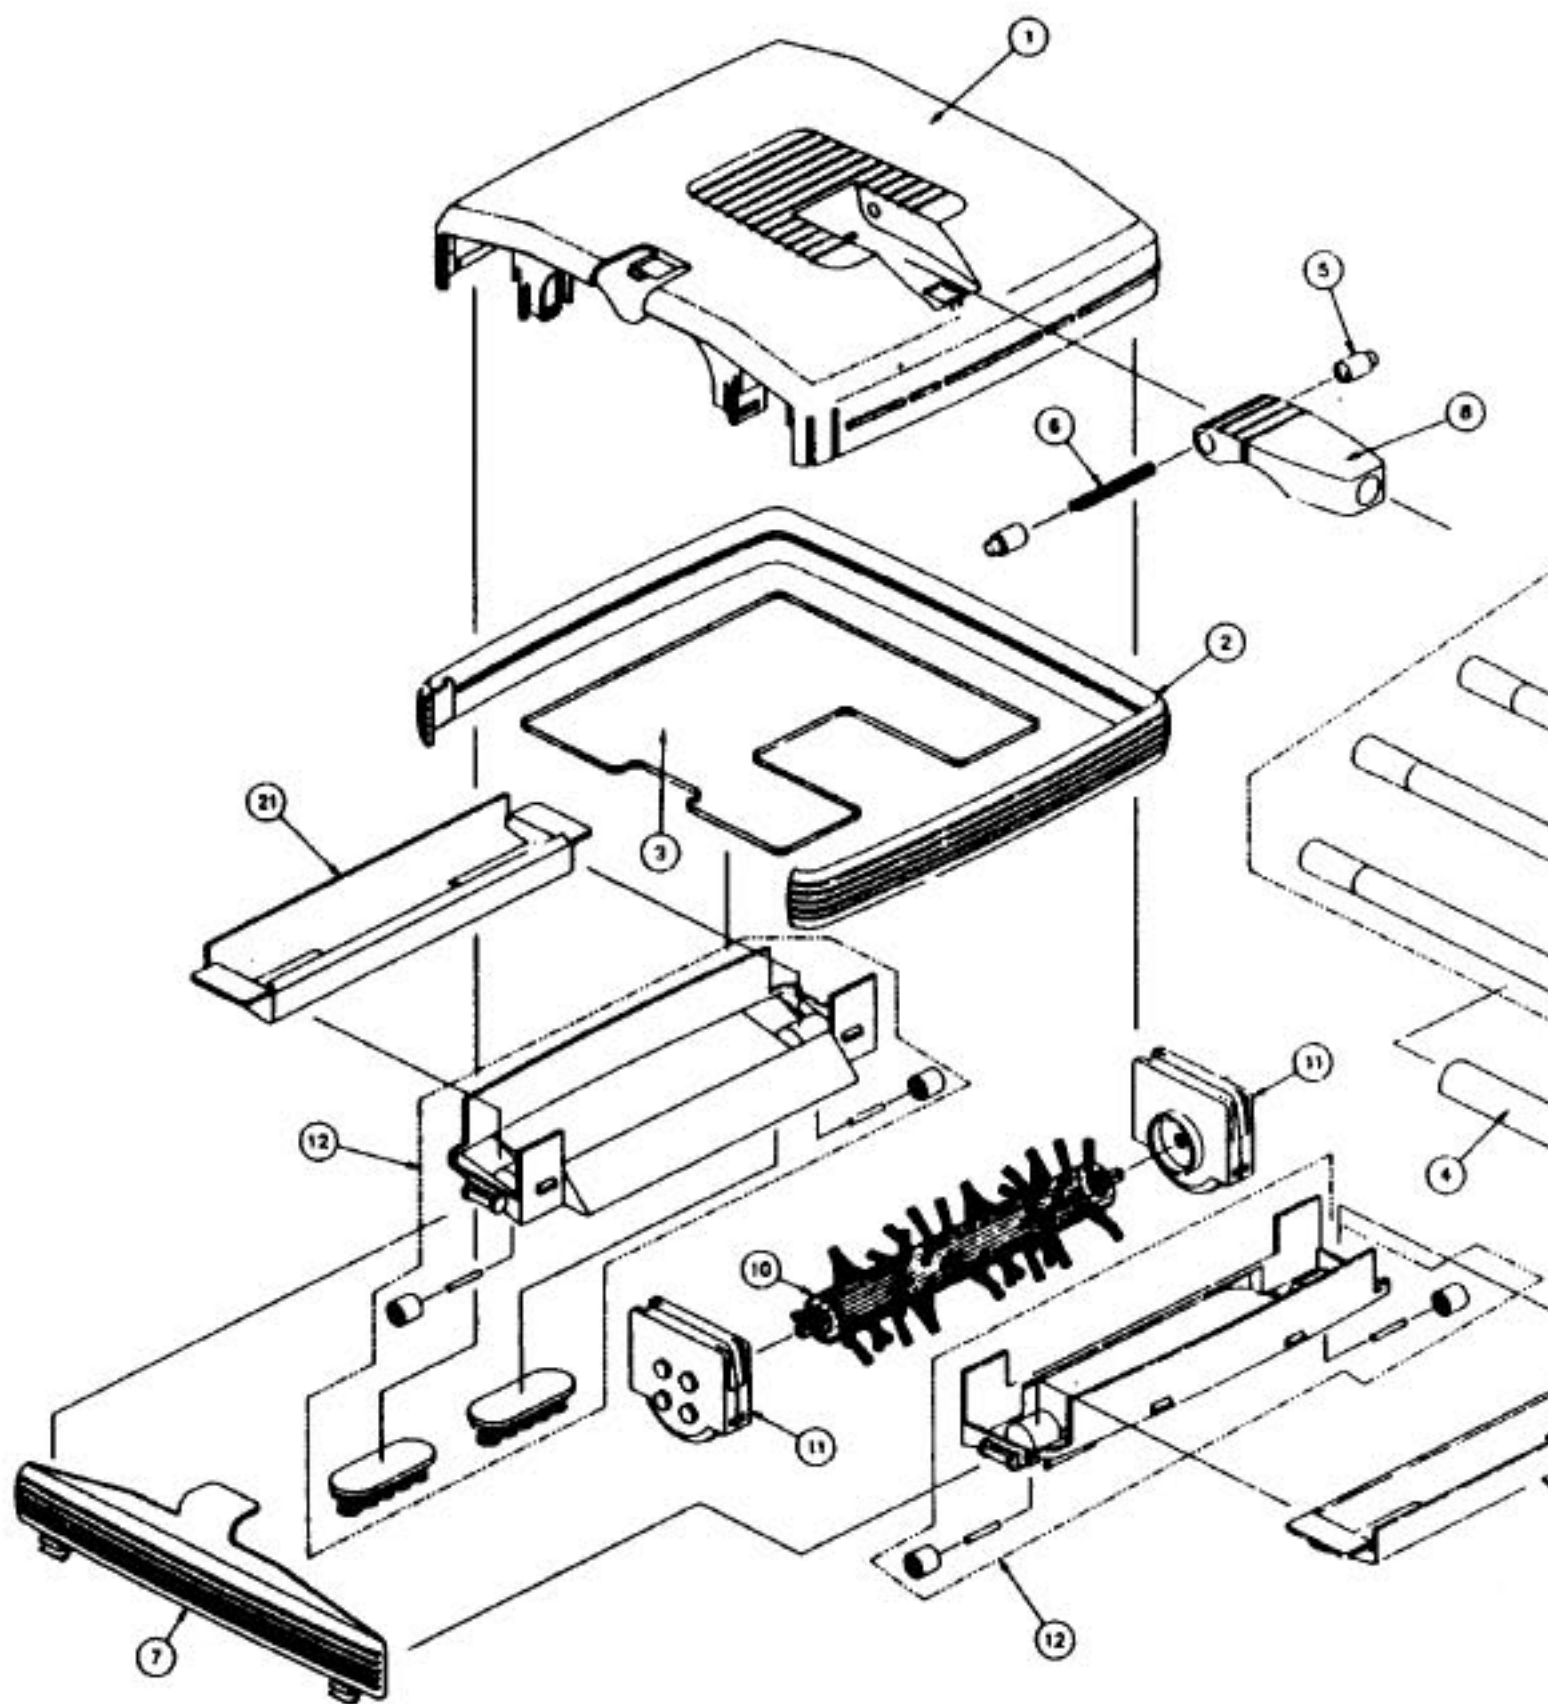

This Owner's Manual is provided and hosted by [Appliance Factory Parts](#).

Royal M080 Owner's Manual

[Shop genuine replacement parts for Royal M080](#)

Models: M060, M061, M065, M070, M071, M080, M081, M085

[Find Your Royal Vacuum Cleaner Parts - Select From 772 Models](#)

----- Manual continues below -----

ROYAL

Models: M060, M061, M065, M070, M071, M080, M081, M085

1..... NLA..... Top Housing, M060
1..... R-0601003..... Top Housing, M070
1..... NLA..... Top Housing, M065
1..... NLA..... Top Housing, M061, M071