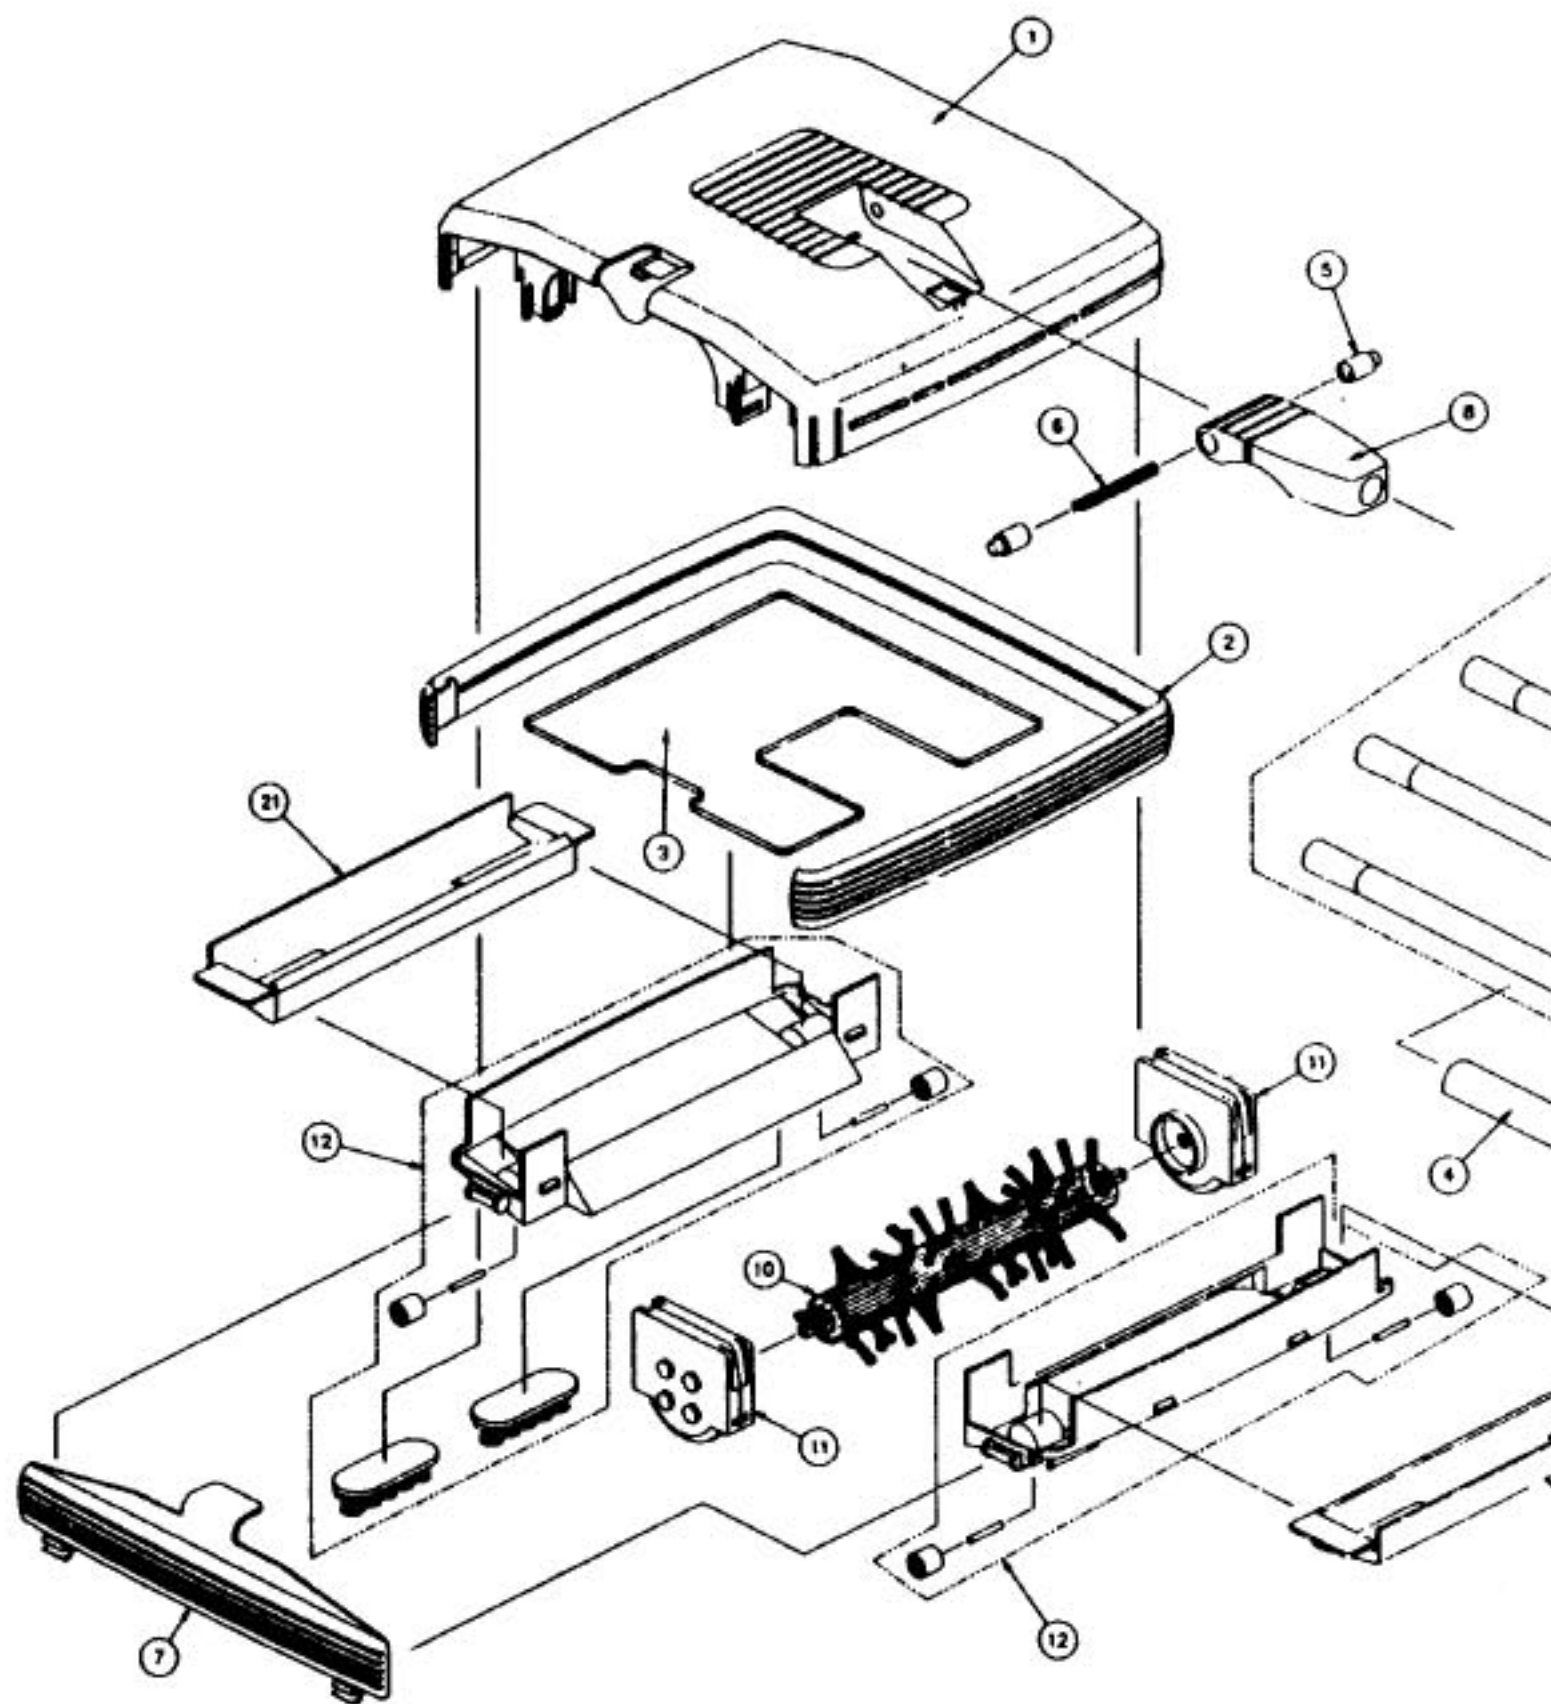

This Owner's Manual is provided and hosted by [Appliance Factory Parts](#).

Royal M081 Owner's Manual

[Shop genuine replacement parts for Royal M081](#)

Models: M060, M061, M065, M070, M071, M080, M081, M085

[Find Your Royal Vacuum Cleaner Parts - Select From 772 Models](#)

----- Manual continues below -----

ROYAL

Models: M060, M061, M065, M070, M071, M080, M081, M085

1..... NLA..... Top Housing, M060
1..... R-0601003..... Top Housing, M070
1..... NLA..... Top Housing, M065
1..... NLA..... Top Housing, M061, M071